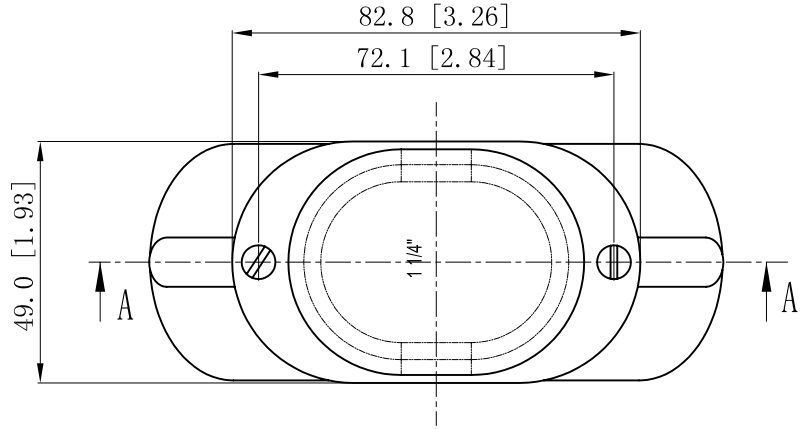

SIDES	BOTTOM
Material: #3 ZAMAK	
2 Pcs #8-32×5/16 screw install	

CUTAWAY VIEW A-A

DESCRIPTION
TRADE REFERENCE TERMS

This data sheet is for reference only .GARVIN INDUSTRIES reserves the right to make changes to the design without prior notice.

STANDARD PACKING
5 PCS

GARVIN INDUSTRIES		
TITLE RED PULL EIBOWS, 90°		
SIZE A4	DWG NO. PE-125	REV
DATA SHEET		