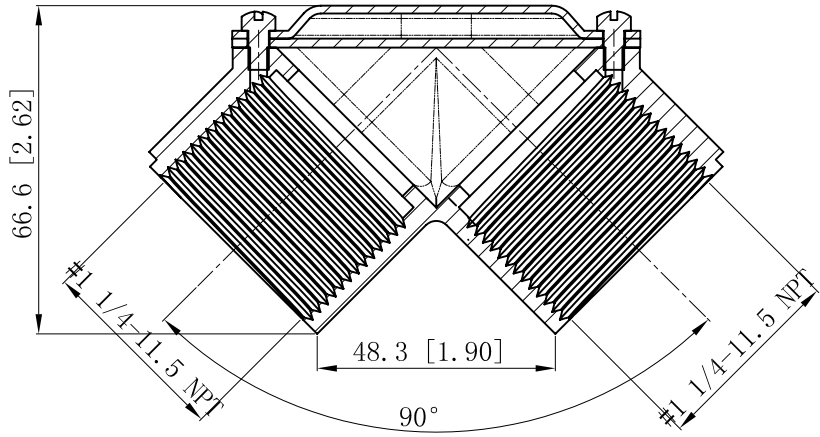

SIDES	BOTTOM
Material: #3 ZAMAK	
2 Pcs #8-32×5/16 screw install	

CUTAWAY VIEW A-A

DESCRIPTION
TRADE REFERENCE TERMS

This data sheet is for reference only .GARVIN INDUSTRIES reserves the right to make changes to the design without prior notice.

STANDARD PACKING
5 PCS

GARVIN INDUSTRIES		
TITLE RED PULL EIBOWS, 90°		
SIZE A4	DWG NO. PE-125	REV
DATA SHEET		