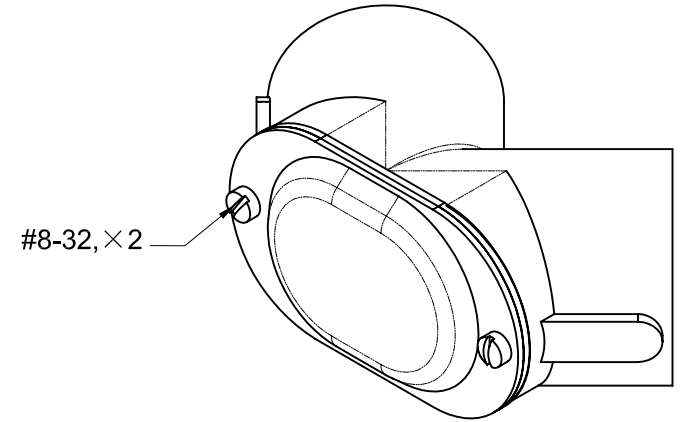

SIDES	BOTTOM
Material: #3 ZAMAK	
2 Pcs #8-32×5/16 screw install	

CUTAWAY VIEW A-A

DESCRIPTION
TRADE REFERENCE TERMS

This data sheet is for reference only .GARVIN INDUSTRIES reserves the right to make changes to the design without prior notice.

STANDARD PACKING
5 PCS

GARVIN INDUSTRIES		
TITLE RED PULL EIBOWS, 90°		
SIZE A4	DWG NO. PE-125	REV
DATA SHEET		