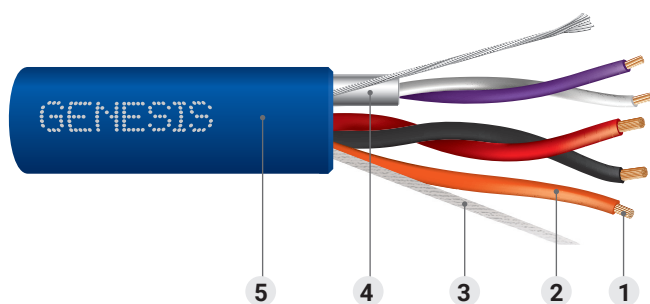

### Construction

- 1. Conductor:** Bare Copper conductors for excellent conductivity and low voltage drop
- 2. Insulation:** Polypropylene
- 3. Rip Cord:** Durable rip cord for efficient jacket stripping and removal
- 4. Shield:** Foil shield over one pair
- 5. Jacket:** PVC  
Countdown® Length Markings for easy tracking of usage and remaining cable