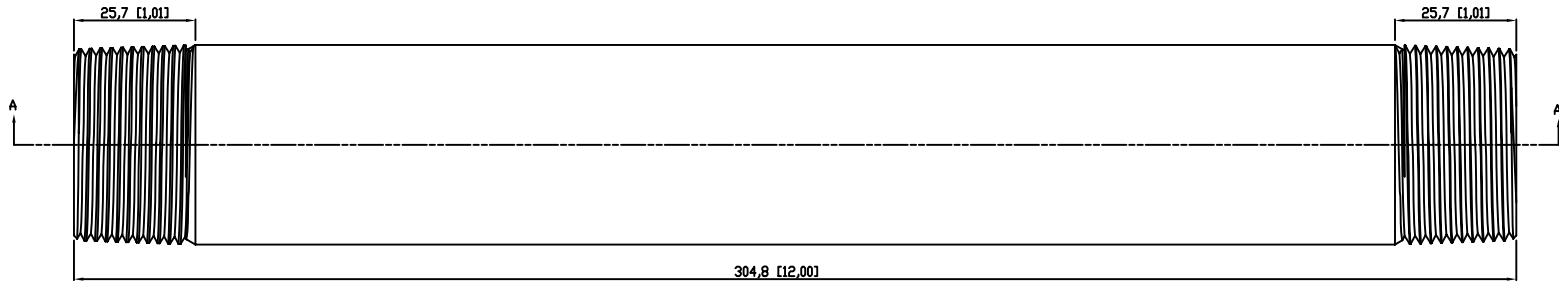

SIDES	BOTTOM
Material:Steel-(C1008-C1018) Galvanized	

VIEW A-A

DESCRIPTION
TRADE REFERENCE TERMS

STANDARD PACKING			
5 PCS	TITLE	RIGID COND NIPPLE	
	SIZE	DWG NO.	REV
	A4	DS-RN-1251200	A