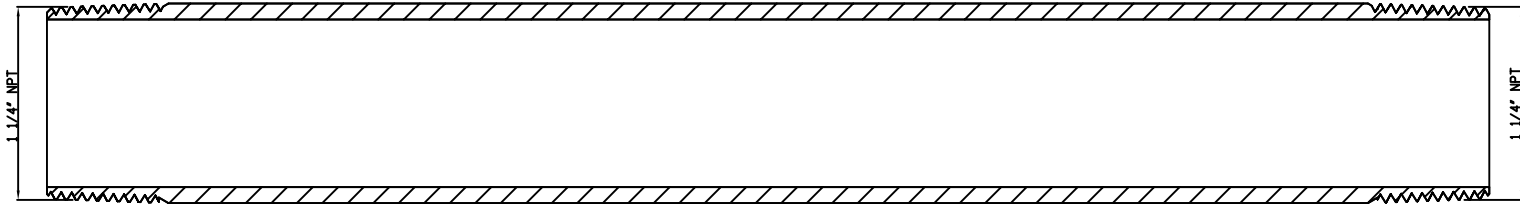

SIDES	BOTTOM
Material:Steel-(C1008-C1018) Galvanized	

VIEW A-A

DESCRIPTION
TRADE REFERENCE TERMS

STANDARD PACKING			
5 PCS	TITLE	RIGID COND NIPPLE	
	SIZE	DWG NO.	REV
	A4	DS-RN-1251200	A