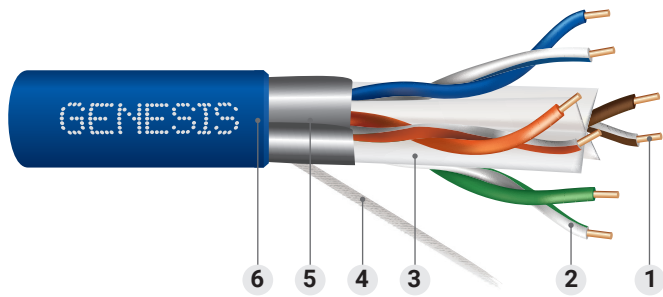

Category 6A Cable Riser

-GENESIS-

Genesis Category 6A cables offer the ultimate choice for high-performance networks. These cables support 10 Gigabit Ethernet speeds to handle the demands of wireless access points, IP video surveillance, and data centers.

Construction

- 1. Conductor:** Bare Copper conductors for excellent signal transmission and low voltage drop
- 2. Insulation:** Polypropylene or Polyethylene
- 3. Spline Separator:** Reduces crosstalk for improved performance
- 4. Rip Cord:** Durable rip cord for efficient jacket stripping and removal
- 5. Noncontinuous Aluminum Tape:** Over all conductors
- 6. Jacket:** PVC
Countdown® Length Markings for easy tracking of usage and remaining cable