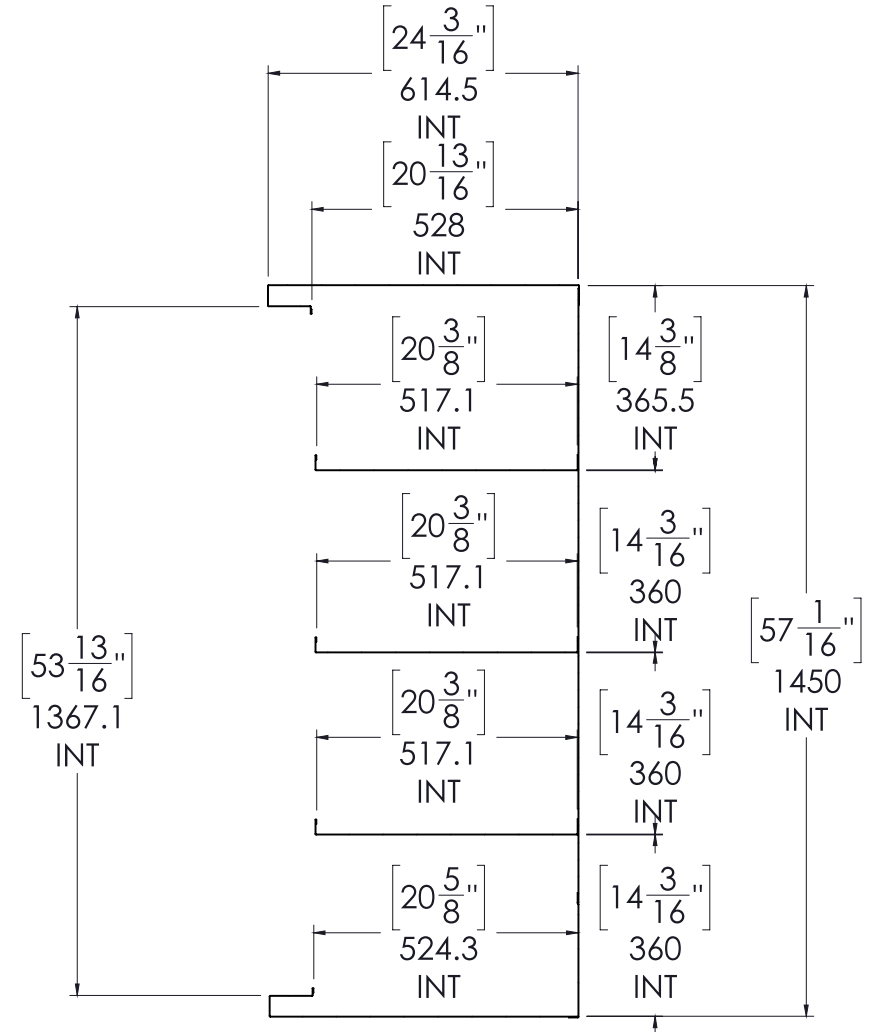

# TWO DOOR CABINET - CB602460 (59822801)

## OUTER DIMENSIONS

## INNER DIMENSIONS

## DOOR DIMENSIONS