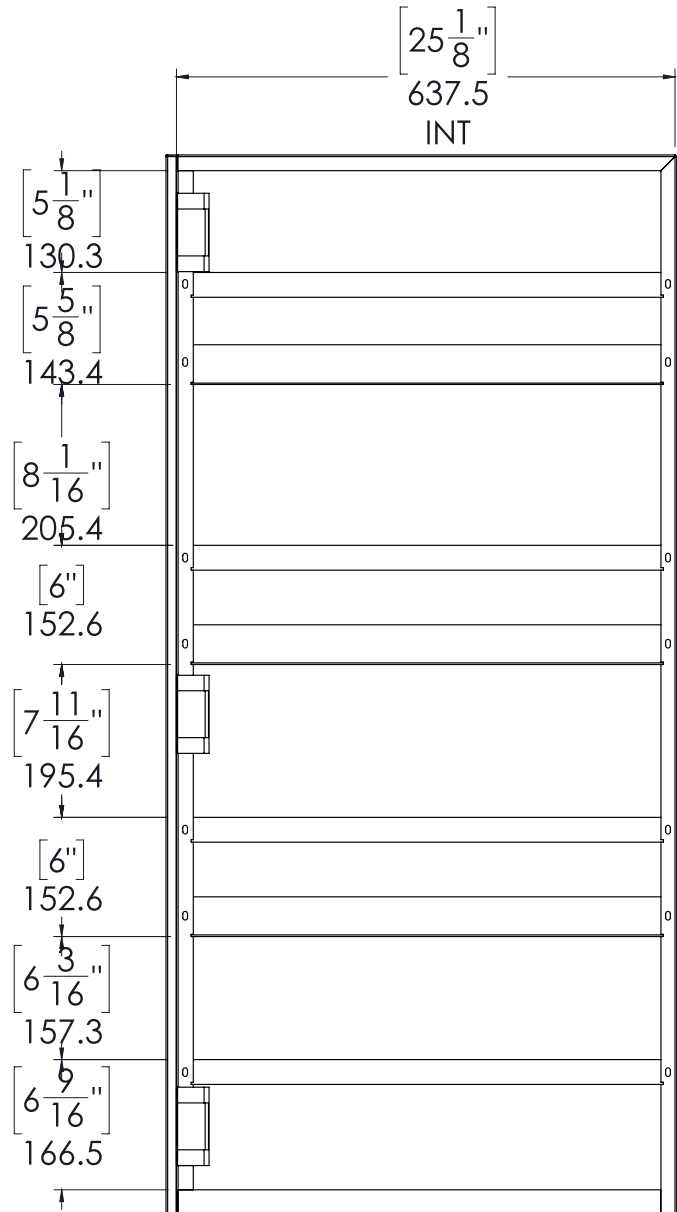

# TWO DOOR CABINET - CB602460 (59822801)

## OUTER DIMENSIONS

## INNER DIMENSIONS

## DOOR DIMENSIONS