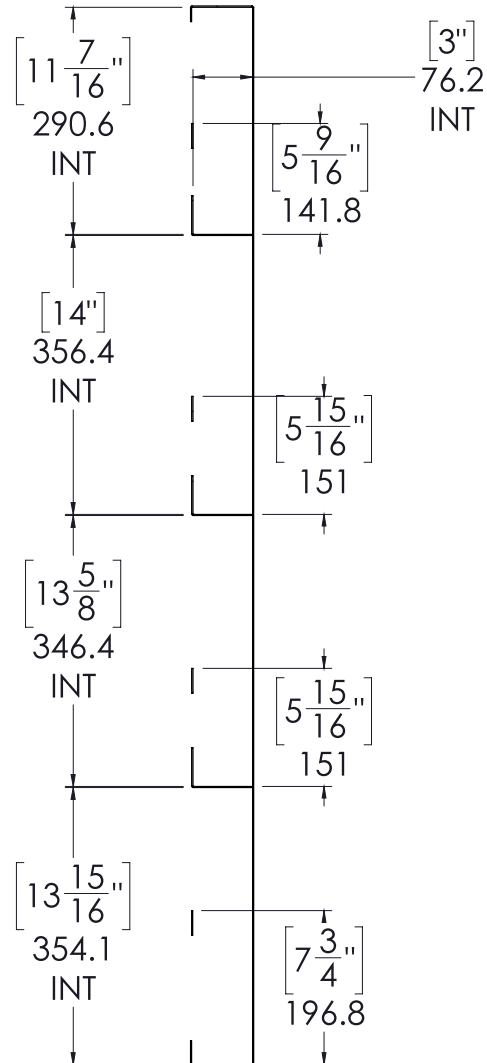

# TWO DOOR CABINET - CB602460 (59822801)

## OUTER DIMENSIONS

## INNER DIMENSIONS

## DOOR DIMENSIONS