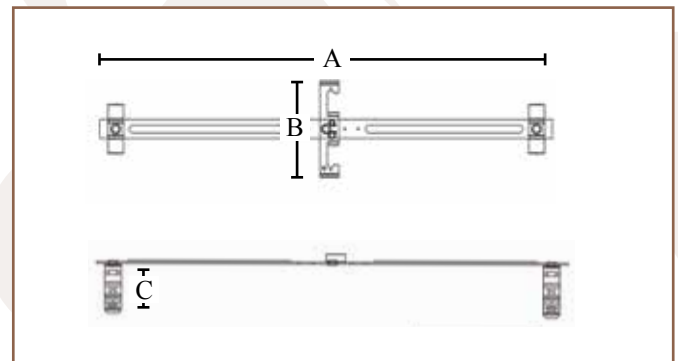

**Southwire™**

COMBINATION BOX/CONDUIT HANGERS

**BOX/CONDUIT HANGER FROM ROD/WIRE**

**APPLICATION**

Supports conduit from wires or rods.

**FEATURES**

Supports 1/2", 3/4" EMT  
Fits 1/4" Rod, #12 Wire

**MATERIAL/FINISH**

Spring Steel/GEOSEAL™

**CERTIFICATIONS**

UL Standard: UL 2239

812MB18TZ

PART #	A	B	C	BOX QTY.
812MB18TZ	18.11"	3.87"	1.92"	25

Rev. 0, 03/23

**BUILT FOR DURABILITY.  
BUILT FOR RELIABILITY.  
BUILT FOR WORK.™**