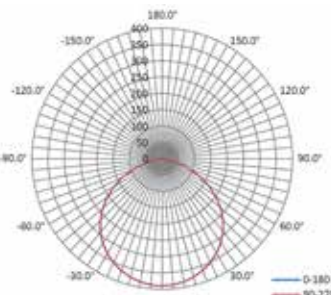

DLD6S-13CS