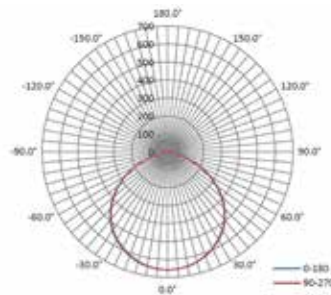

DLD8B-21CS