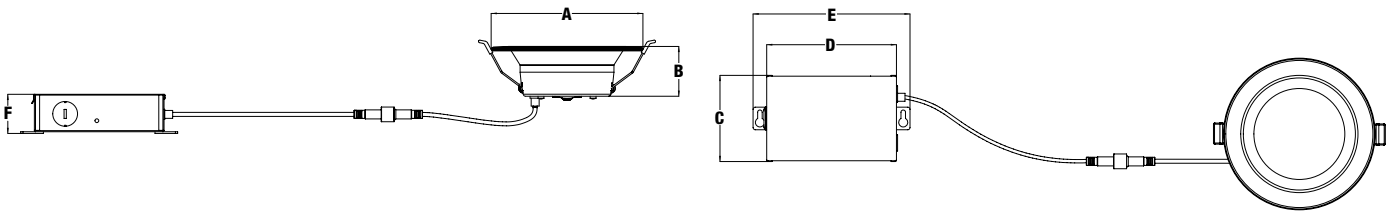

**BUILT FOR DURABILITY.
BUILT FOR RELIABILITY.
BUILT FOR WORK.™**

800-666-2852 | TOPAZ-USA.COM

©2022 Southwire Company, LLC. All rights reserved.
*Registered Trademark & ™Trademark of Southwire Company, LLC.