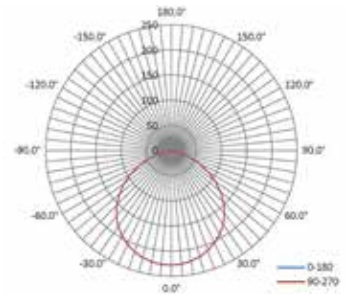

DIMENSIONS | WEIGHT

MODEL #	A	B	C	D	E	F	WEIGHT (LBS.)
DLD3X-7CS	4.13"	1.73"	3"	4.50"	5.45"	1.36"	0.71
DLD4X-XCS	5.28"	1.73"	3"	4.50"	5.45"	1.36"	0.75
DLD6X-XCS	7.09"	1.78"	3"	4.50"	5.45"	1.36"	0.86
DLD8X-21CS	9.52"	2.36"	3"	4.50"	5.45"	1.36"	1.21

LED SLIM FIT RECESSED DOWNLIGHTS

DEEP REGRESSED - CCT SELECTABLE

POLAR PLOTS

DLD3B-7CS

DLD3S-7CS

DLD4B-7CS

DLD4S-7CS

DLD6B-10CS