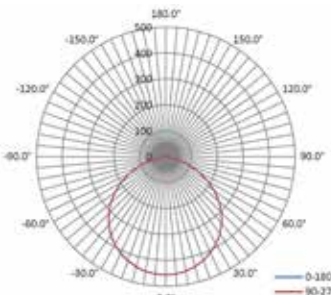

DLD6B-16CS