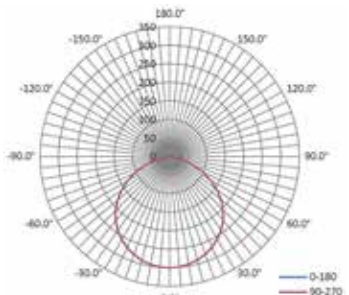

DLD6S-10CS