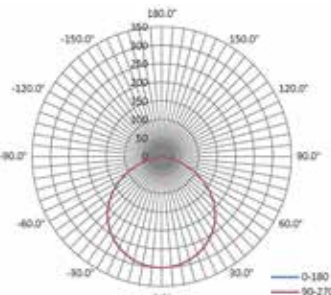

DIMENSIONS | WEIGHT

MODEL #	A	B	C	D	E	F	WEIGHT (LBS.)
DLD3X-7CS	4.13"	1.73"	3"	4.50"	5.45"	1.36"	0.71
DLD4X-XCS	5.28"	1.73"	3"	4.50"	5.45"	1.36"	0.75
DLD6X-XCS	7.09"	1.78"	3"	4.50"	5.45"	1.36"	0.86
DLD8X-21CS	9.52"	2.36"	3"	4.50"	5.45"	1.36"	1.21

LED SLIM FIT RECESSED DOWNLIGHTS

DEEP REGRESSED - CCT SELECTABLE

POLAR PLOTS

DLD3B-7CS

DLD3S-7CS

DLD4B-7CS

DLD4S-7CS

DLD6B-10CS