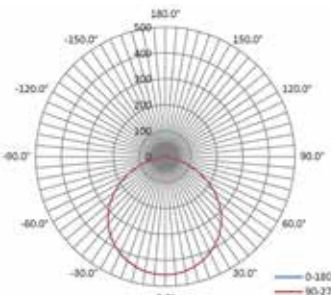

DLD6S-16CS