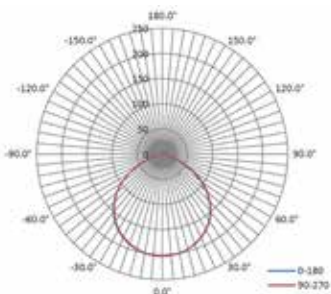

LED SLIM FIT RECESSED DOWNLIGHTS

DEEP REGRESSED - CCT SELECTABLE

POLAR PLOTS

DLD3B-7CS

**BUILT FOR DURABILITY.
BUILT FOR RELIABILITY.
BUILT FOR WORK.™**