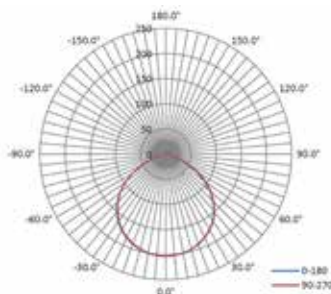

LED SLIM FIT RECESSED DOWNLIGHTS

DEEP REGRESSED - CCT SELECTABLE

POLAR PLOTS

DLD3S-7CS

**BUILT FOR DURABILITY.
BUILT FOR RELIABILITY.
BUILT FOR WORK.™**