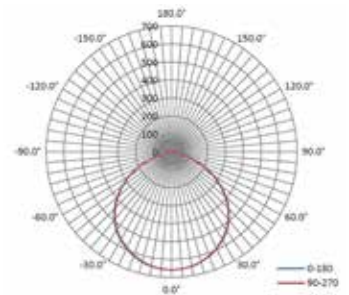

DLD8S-21CS

**BUILT FOR DURABILITY.
BUILT FOR RELIABILITY.
BUILT FOR WORK.™**