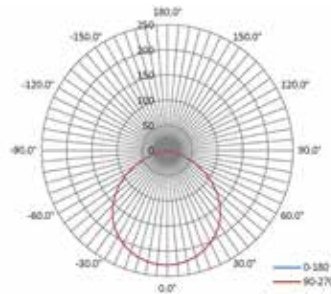

DIMENSIONS | WEIGHT

MODEL #	A	B	C	D	E	F	WEIGHT (LBS.)
DLD3X-7CS	4.13"	1.73"	3"	4.50"	5.45"	1.36"	0.71
DLD4X-XCS	5.28"	1.73"	3"	4.50"	5.45"	1.36"	0.75
DLD6X-XCS	7.09"	1.78"	3"	4.50"	5.45"	1.36"	0.86
DLD8X-21CS	9.52"	2.36"	3"	4.50"	5.45"	1.36"	1.21

LED SLIM FIT RECESSED DOWNLIGHTS

DEEP REGRESSED - CCT SELECTABLE

POLAR PLOTS

DLD3B-7CS

DLD3S-7CS

DLD4B-7CS

DLD4S-7CS

DLD6B-10CS