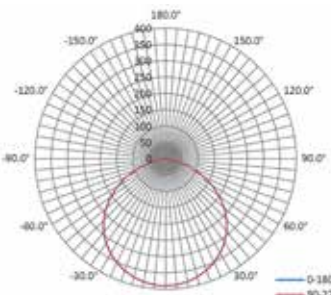

DIMENSIONS | WEIGHT

MODEL #	A	B	C	D	E	F	WEIGHT (LBS.)
DLD3X-7CS	4.13"	1.73"	3"	4.50"	5.45"	1.36"	0.71
DLD4X-XCS	5.28"	1.73"	3"	4.50"	5.45"	1.36"	0.75
DLD6X-XCS	7.09"	1.78"	3"	4.50"	5.45"	1.36"	0.86
DLD8X-21CS	9.52"	2.36"	3"	4.50"	5.45"	1.36"	1.21

LED SLIM FIT RECESSED DOWNLIGHTS

DEEP REGRESSED - CCT SELECTABLE

POLAR PLOTS

DLD3B-7CS

DLD3S-7CS

DLD4B-7CS

DLD4S-7CS

DLD6B-10CS