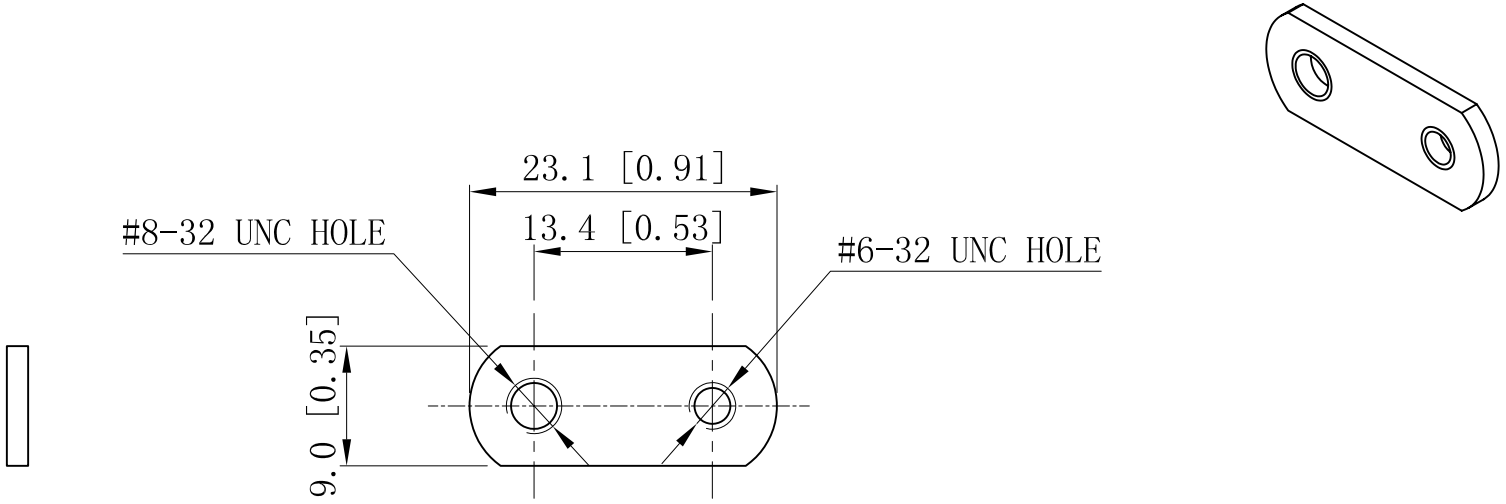

SIDES	BOTTOM
Material: Steel-0.0625"-(G60) Galvanized	

This data sheet is for reference only .GARVIN INDUSTRIES reserves the right to make changes to the design without prior notice.

DESCRIPTION
Packing: 200 pcs screws in one Poly-Bag together, 200 EC & the Poly-Bag in small jar .
TRADE REFERENCE TERMS

STANDARD PACKING

GARVIN INDUSTRIES		
TITLE OLD BOX EAR TAB CONVERSION CLIPS		
SIZE A4	DWG NO. EC	REV
DATA SHEET		