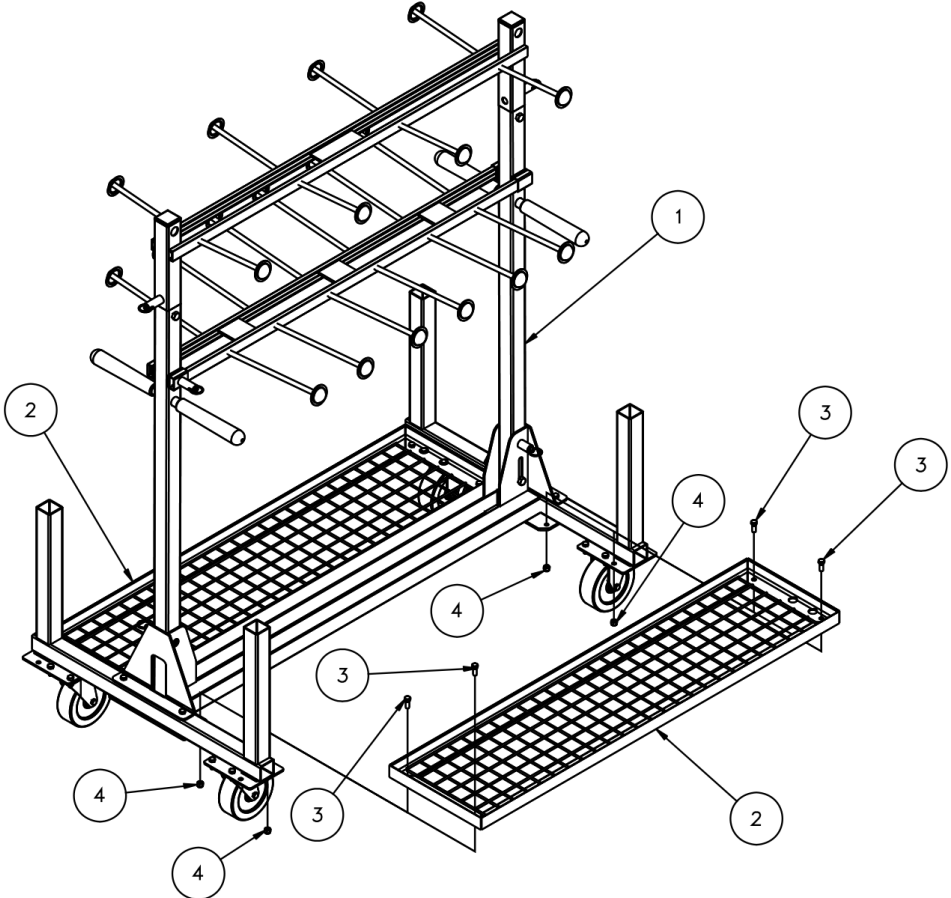

HANGER MAC™ 1 (785650)

Item	Part No.	Description	Qty
1	782521	BASE ASSEMBLY NEW HANGER MAC	1
2	785659	VERTICAL ASSEMBLY LEFT, HANGER MAC	1
3	785660	VERTICAL ASSEMBLY RIGHT, HANGER MAC	1
4	785675	PIPE HANGER ASSEMBLY, LOWER	1
5	785680	PIPE HANGER ASSEMBLY, UPPER	1
6	779008	CASTER, 6" SWIVEL - MAC RACK	2
7	779009	CASTER, 6" RIGID - MAC RACK	2
8	771107	SCREW, HHC 3/8- 16 X 1	16
9	771142	SCREW, HHC 1/2 - 13 X3	2
10	772355	NUT, INSERT JAM 3/8-16	16
11	772358	NUT, INSERT JAM 1/2-13	2

HANGER MAC™ 2 (785651)

Item	Part No.	Description	Qty
1	785650	HANGER MAC ASSEMBLY 1	1
2	786165	WIRE MESH ANGLE WELDMENT	2
3	771107	SCREW, HHC 3/8 - 16	8
4	772355	NUT, INSERT LOCK 3/8 - 16	8