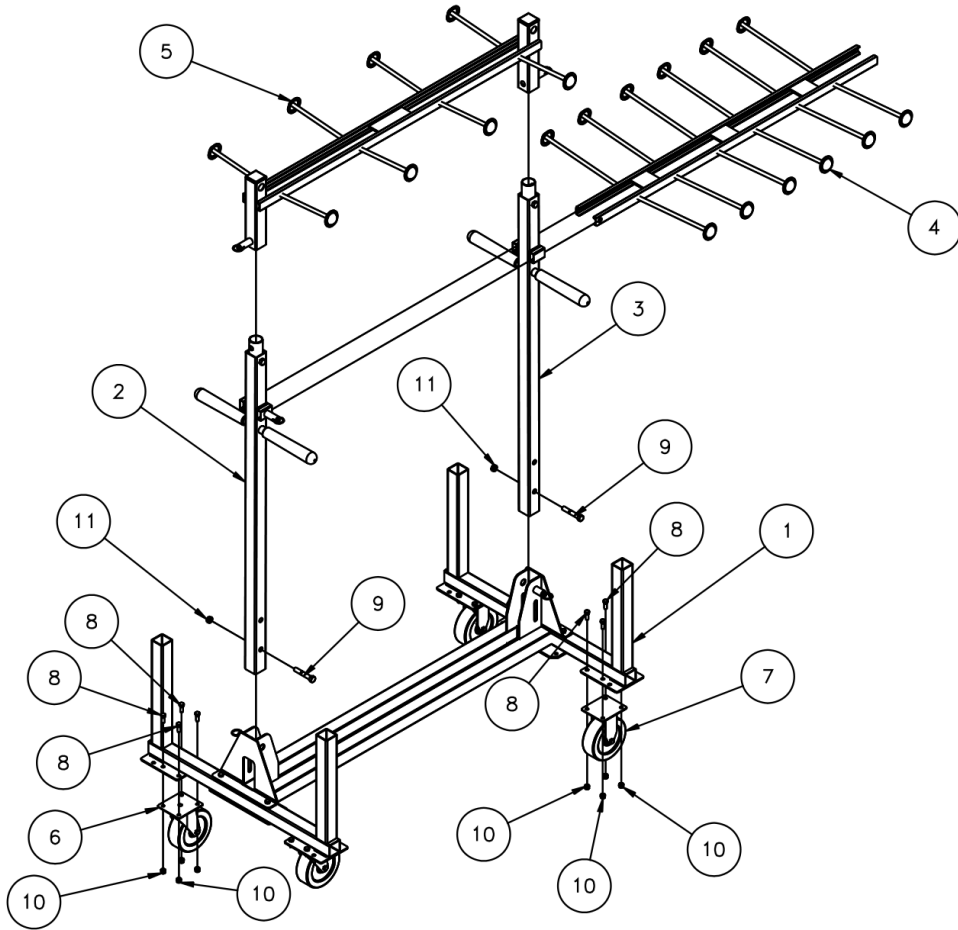

HANGER MAC™ 1 (785650)

Item	Part No.	Description	Qty
1	782521	BASE ASSEMBLY NEW HANGER MAC	1
2	785659	VERTICAL ASSEMBLY LEFT, HANGER MAC	1
3	785660	VERTICAL ASSEMBLY RIGHT, HANGER MAC	1
4	785675	PIPE HANGER ASSEMBLY, LOWER	1
5	785680	PIPE HANGER ASSEMBLY, UPPER	1
6	779008	CASTER, 6" SWIVEL - MAC RACK	2
7	779009	CASTER, 6" RIGID - MAC RACK	2
8	771107	SCREW, HHC 3/8- 16 X 1	16
9	771142	SCREW, HHC 1/2 - 13 X3	2
10	772355	NUT, INSERT JAM 3/8-16	16
11	772358	NUT, INSERT JAM 1/2-13	2

HANGER MAC™ 2 (785651)

Item	Part No.	Description	Qty
1	785650	HANGER MAC ASSEMBLY 1	1
2	786165	WIRE MESH ANGLE WELDMENT	2
3	771107	SCREW, HHC 3/8 - 16	8
4	772355	NUT, INSERT LOCK 3/8 - 16	8