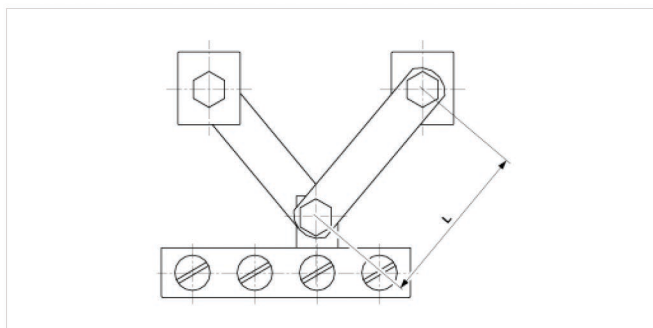

Suspension flat profile, with 4 screws, L = 260 mm

Item number D0798-06

Dimensions

L: 260 mm

Material and weight

Weight: 0.800 kg

Material: Cu

Comments

- For connection to flat profile

Southwire[™]

A COLAS RAIL COMPANY

Contact Us: Transit@southwire.com