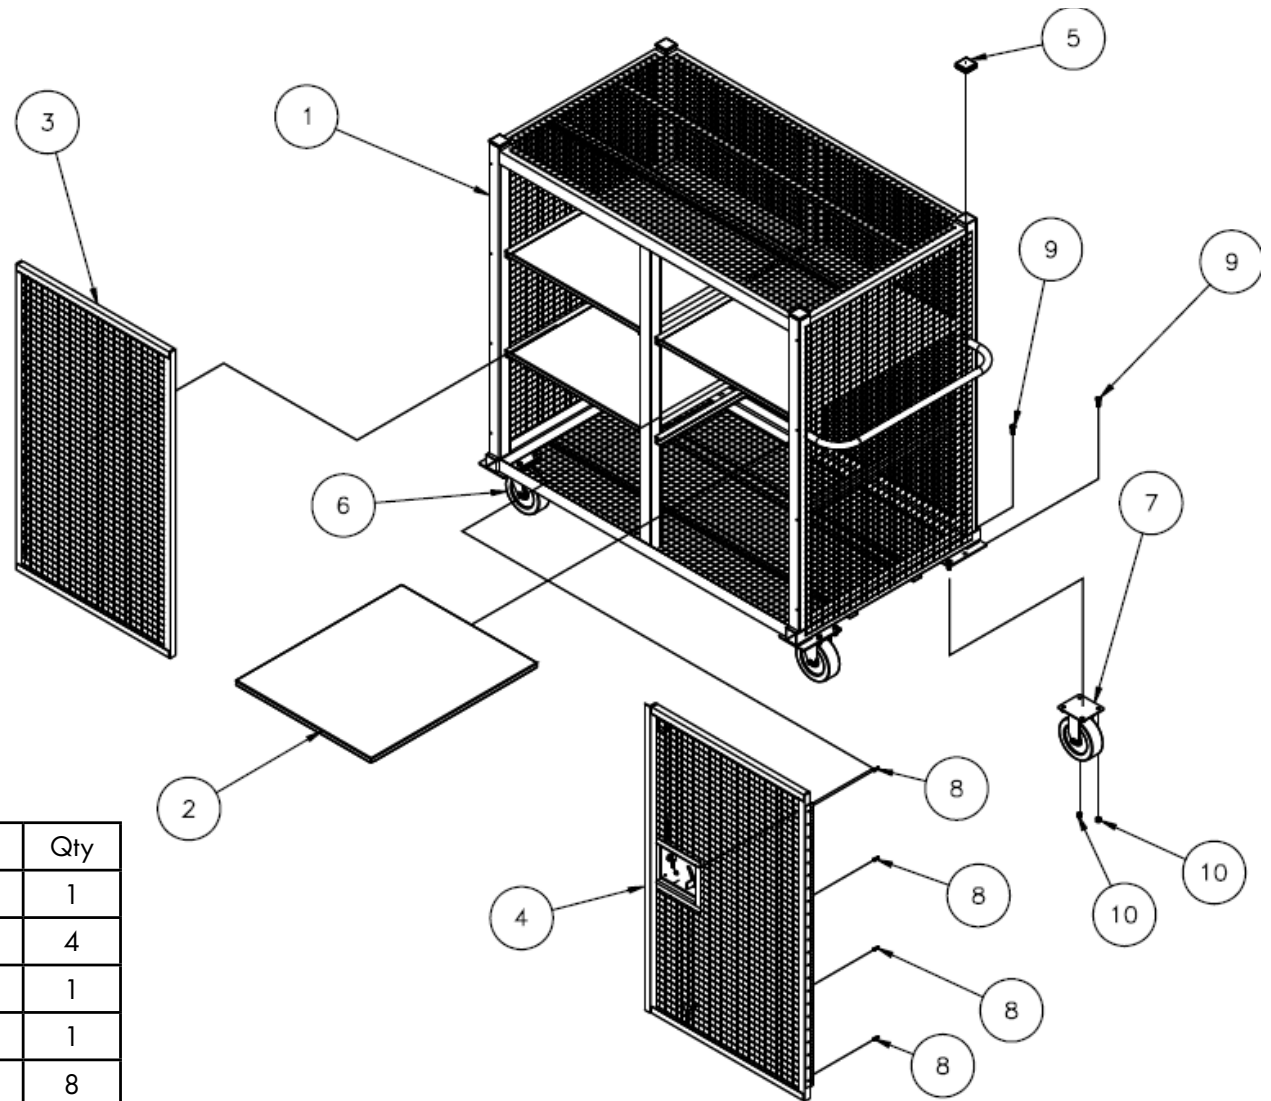

# STOR MAC™ 60 PARTS (784920)

Item	Part No.	Description	Qty
1	784925	STOR MAC™ WELDMENT - 60"	1
2	784927	SHELF, STOR MAC	4
3	784950	CAGE DOOR WELDMENT, LEFT	1
4	784955	CAGE DOOR ASSEMBLY, RIGHT	1
5	779916	CAP, 2" SQUARE TUBING, BLACK	8
6	779008	CASTER, 6" SWIVEL - MAC RACK	2
7	779009	CASTER, 6" RIGID - MAC RACK	2
8	776055	SCREW, SM #8 X 3/4 SELF TAPPING	8
9	771107	SCREW, HHC 3/8-16 X 1	16
10	772355	NUT, INSERT LOCK 3/8-16	16