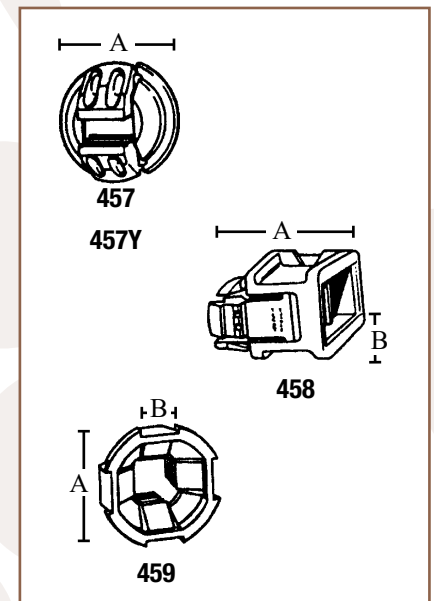

Southwire™

NM SNAP-IN CONNECTORS

FEATURES

- 1/2" or 3/4" knockouts

APPLICATION

- Multiple knockout sizes accommodate many applications
- Connects NM cable in a dry location

STANDARD MATERIAL

- Plastic

CERTIFICATIONS

- cULus

457

459

458

PART #	KO SIZE	WIRE SIZE	INNER QTY.	MASTER QTY.	WEIGHT/ CASE (LBS.)	A	B
457	1/2"	14/2 & 12/2	100	1000	5	1"	---
457Y*	1/2"	14/2 & 12/2	100	1000	5	1"	---
458	1/2"	2-WIRE TWO : 14/2 OR 12/2 ONE : 14/2 OR 12/2 ONE : 14/2 OR 10/2 ONE : 12/2 OR 10/2	50	500	9	1.25"	.25"
459	3/4"	ONE : 14/3 OR 12/3 ONE : 10/2, 8/3 OR 6/3	50	500	5	1.0938"	.375"

* Yellow

Rev. 0, 02/23

**BUILT FOR DURABILITY.
BUILT FOR RELIABILITY.
BUILT FOR WORK.™**

1-855-798-6657 | SOUTHWIRE.COM

©2023 Southwire Company, LLC. All rights reserved.
*Registered Trademark & ™Trademark of Southwire Company, LLC.