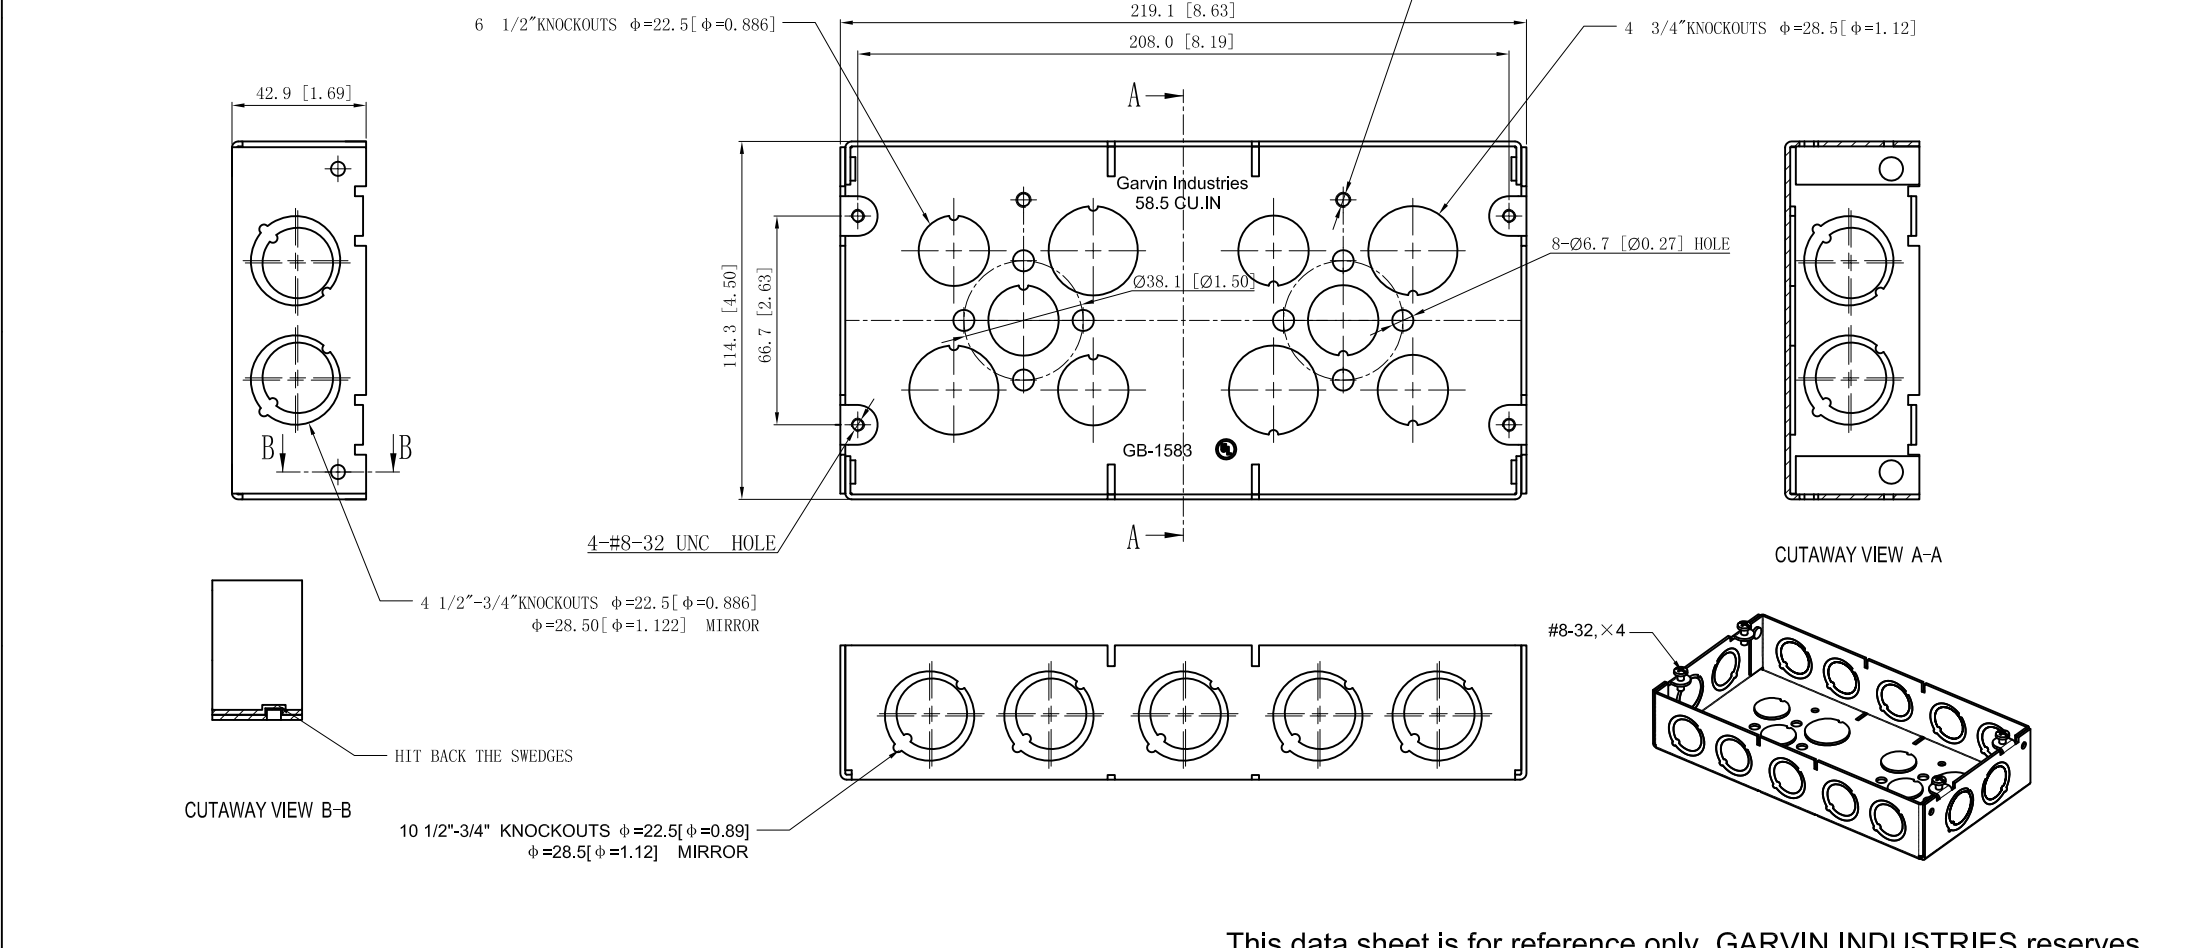

| SIDES | BOTTOM |
|--|------------------|
| 14 1/2"-3/4" KNOCKOUTS | 6 1/2" KNOCKOUTS |
| | 4 3/4" KNOCKOUTS |
| 4 PCS 8-32x1/2 Screws Installed | |
| Material: Steel-0.0625"-G60 Galvanized | |

This data sheet is for reference only .GARVIN INDUSTRIES reserves the right to make changes to the design without prior notice.

| |
|-----------------------|
| DESCRIPTION |
| |
| TRADE REFERENCE TERMS |
| |

| |
|------------------|
| STANDARD PACKING |
| 20 PCS |

| | | | |
|------------|--|--|--|
| TITLE | | <h1 style="text-align: center;">GARVIN INDUSTRIES</h1> <h2 style="text-align: center;">1-5/8" DEEP MULTI-GANG BOXES</h2> | |
| | | | |
| A4 | | GB-1583 | |
| DATA SHEET | | REV D | |