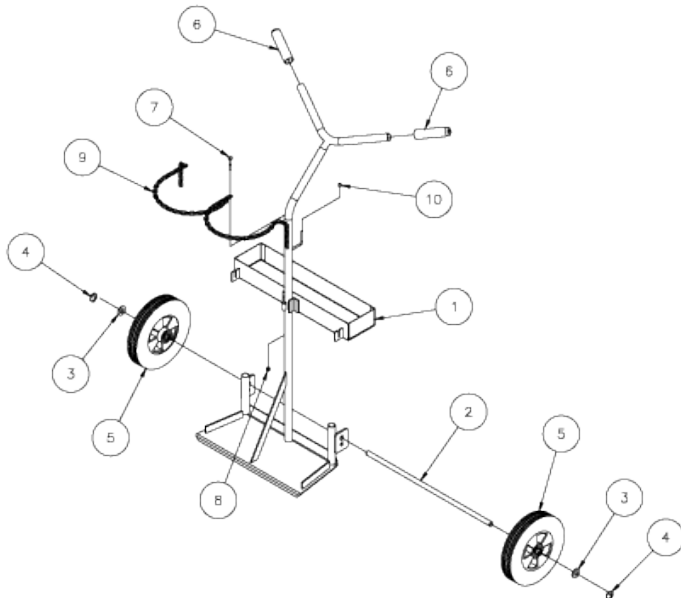

CYLINDER CART #108

Item	Part No.	Description	Qty
1	782521	WELDMENT, MODEL 108	1
2	779024	WHEEL, 8" DIAMETER SEMI PNEU.	2
3	773094	WASHER, FLAT SAE 1/2	2
4	774054	COTTER, CIRCLE Z/P .072X 1 1/8"	2
5	779527	GRIP HAND 1' ID X 5" LG	1
6	779301-27	CHAIN, MODEL 108	1
7	771031	SCREW, HHC 1/4-20 X 7/8"	1
8	772507	NUT, INSERT JAM 1/4-20 PLTD	1
9	779919	CAP, 1/8 ID X 3/4 L, BLK VINYL	1
10	773020	WASHER, FLAT 1/4	1

CYLINDER CART #112

Item	Part No.	Description	Qty
1	782530	FRAME WELDMENT, MODEL 112	1
2	779027	WHEEL, 10" PNEUMATIC	2
2	779011	WHEEL, 10" RUBBER TIRE	2
3	773051	WASHER, FLAT 5/8	2
4	774054	COTTER, CIRCLE Z/P .072X 1 1/8"	2
5	779301-36	CHAIN, MODEL 112	1
6	771031	SCREW, HHC 1/4-20 X 7/8"	1
7	772507	NUT, INSERT JAM 1/4-20 PLTD	1
8	775053	BUSH, BZ 5/8 X 3/4 X 1/2"	2
9	773020	WASHER, FLAT 1/4	1

CYLINDER CART #207 & #208

782359 - CYLINDER CART, 207-10S
782360 - CYLINDER CART, 207-8S

782379 - CYLINDER CART, 208-8S
782380 - CYLINDER CART, 208-10S

Item	Part No.	Description	Qty
1	782361	CYLINDER CART WLDMT, MODEL 207	1
1	782381	CYLINDER CART WLDMT, MODEL 208	1
2	782367	AXLE, MODEL 207-8S	1
2	782371	AXLE, MODEL 207-10S	1
2	782387	AXLE, MODEL 208-10S	1
2	782392	AXLE, MODEL 208-8S	1
3	773094	WASHER, FLAT SAE 1/2	2
3	773051	WASHER, FLAT 5/8	2
4	774054	COTTER, CIRCLE Z/P .072X 1 1/8"	2
5	779031	WHEEL 8" THERMOPLASTIC, GRAY	2
5	779011	WHEEL, 10" RUBBER TIRE	2
6	779527	GRIP HAND 1' ID X 5" LG	1
7	771029	SCREW, HHC 1/4-20 X 1-3/4"	1
8	772076	NUT, INSERT LOCK 1/4-20	1
9	779301-45	CHAIN, MODEL 207	1
9	779301-51	CHAIN, MODEL 208	1
10	779919	CAP, 1/8 ID X 3/4 L, BLK VINYL	1