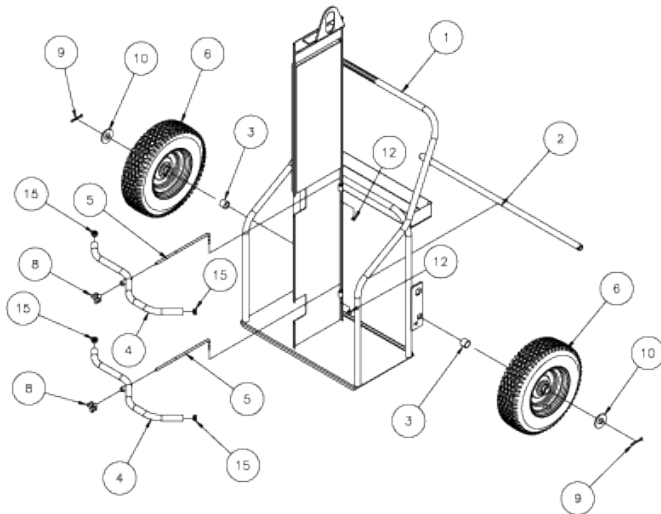

CYLINDER CART #209 & #213

Item	Part No.	Description	Qty
1	782550	FRAME WELDMENT, MODEL 209	1
1	782580	FRAME WELDMENT, MODEL 213	1
1	782328	MODEL 209 WELDMENT W/FIREWALL	1
1	782331	MODEL 209 WELDMENT W/DIVIDER	1
1	782332	MODEL 213 WELDMENT W/FIREWALL	1
1	782335	MODEL 213 WELDMENT W/DIVIDER	1
2	782544	AXLE, MODEL 209	1
2	782557	AXLE, MODEL 209-16P	1
2	782564	AXLE, MODEL 213-10 & 14	1
2	782566	AXLE, MODEL 213-16P	1
2	782574	AXLE, MODEL 213-25W	1
2	782567	AXLE, MODEL 213-25P	1
3	782738	WHEEL SPACER, CRICKET - 16" TIRES ONLY	2
4	782570	BAND WELDMENT, MODEL 213	1
4	782539	BAND WELDMENT, MODEL 209	1
5	782555	BELLY BAR BOLT, MODEL 209/213	1
6	779107	480/400 x 8 PNEU TIRE & WHL	2
6	779104	WHEEL, 480/400 X 8 FLAT FREE	2
6	779028	WHEEL, 14" SEMI-PNEUMATIC	2
6	779027	WHEEL, 10" PNEUMATIC	2
6	779011	WHEEL, 10" RUBBER TIRE	2
6	780521	WHEEL ASSY GH-16 (NEW STYLE)	2
6	782575	WHEEL, STEEL 25"	2
7	779301-70	CHAIN, MODEL 213	1
7	779301-60	CHAIN, MODEL 209	1
8	774154	KNOB PLASTIC, BLACK 3/8-16	1
8	774161	KNOB CAST IRON 3/8-16	2
9	774054	COTTER, CIRCLE Z/P .072X 1 1/8"	2
9	774049	COTTER-PIN, BRASS 3/16 X 1-1/2"	2
9	774050	PIN, COTTER BRASS 3/16 X 2"	2
10	773100	FLAT WASHER, USS 1"	2
10	773051	WASHER, FLAT 5/8"	2
10	773200	WASHER, FLAT, 1-1/4" (25" TIRES)	2
11	773093	WASHER, FLAT 3/8 SAE	1
12	772355	NUT, INSERT LOCK 3/8-16	1
13	772076	NUT, INSERT LOCK 1/4-20	1
13	779922	CAP, TUBE 1" OD X .083 WALL, BLK	2
14	771112	SCREW, HHC 3/8-16 X 2"	1
15	779922	CAP, TUBE 1" OD X .083 WALL, BLK	2