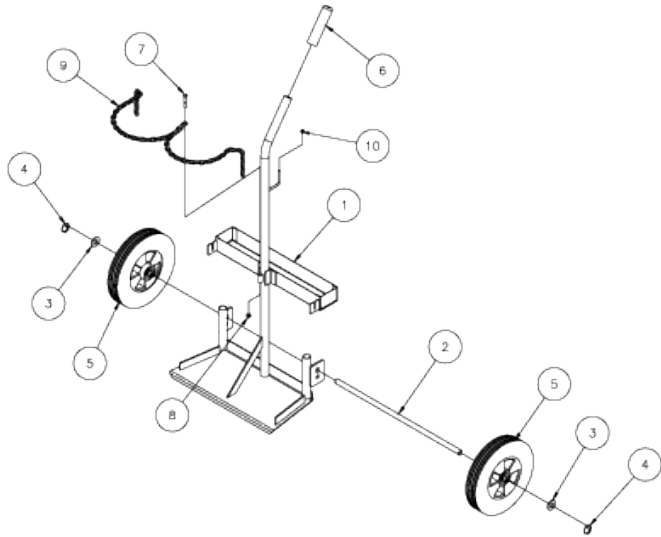

CYLINDER CART #108

Item	Part No.	Description	Qty
1	782521	WELDMENT, MODEL 108	1
2	779024	WHEEL, 8" DIAMETER SEMI PNEU.	2
3	773094	WASHER, FLAT SAE 1/2	2
4	774054	COTTER, CIRCLE Z/P .072X 1 1/8"	2
5	779527	GRIP HAND 1' ID X 5" LG	1
6	779301-27	CHAIN, MODEL 108	1
7	771031	SCREW, HHC 1/4-20 X 7/8"	1
8	772507	NUT, INSERT JAM 1/4-20 PLTD	1
9	779919	CAP, 1/8 ID X 3/4 L, BLK VINYL	1
10	773020	WASHER, FLAT 1/4	1

CYLINDER CART #112

Item	Part No.	Description	Qty
1	782530	FRAME WELDMENT, MODEL 112	1
2	779027	WHEEL, 10" PNEUMATIC	2
2	779011	WHEEL, 10" RUBBER TIRE	2
3	773051	WASHER, FLAT 5/8	2
4	774054	COTTER, CIRCLE Z/P .072X 1 1/8"	2
5	779301-36	CHAIN, MODEL 112	1
6	771031	SCREW, HHC 1/4-20 X 7/8"	1
7	772507	NUT, INSERT JAM 1/4-20 PLTD	1
8	775053	BUSH, BZ 5/8 X 3/4 X 1/2"	2
9	773020	WASHER, FLAT 1/4	1

CYLINDER CART #207 & #208

782359 - CYLINDER CART, 207-10S
782360 - CYLINDER CART, 207-8S

782379 - CYLINDER CART, 208-8S
782380 - CYLINDER CART, 208-10S

Item	Part No.	Description	Qty
1	782361	CYLINDER CART WLDMT, MODEL 207	1
1	782381	CYLINDER CART WLDMT, MODEL 208	1
2	782367	AXLE, MODEL 207-8S	1
2	782371	AXLE, MODEL 207-10S	1
2	782387	AXLE, MODEL 208-10S	1
2	782392	AXLE, MODEL 208-8S	1
3	773094	WASHER, FLAT SAE 1/2	2
3	773051	WASHER, FLAT 5/8	2
4	774054	COTTER, CIRCLE Z/P .072X 1 1/8"	2
5	779031	WHEEL 8" THERMOPLASTIC, GRAY	2
5	779011	WHEEL, 10" RUBBER TIRE	2
6	779527	GRIP HAND 1' ID X 5" LG	1
7	771029	SCREW, HHC 1/4-20 X 1-3/4"	1
8	772076	NUT, INSERT LOCK 1/4-20	1
9	779301-45	CHAIN, MODEL 207	1
9	779301-51	CHAIN, MODEL 208	1
10	779919	CAP, 1/8 ID X 3/4 L, BLK VINYL	1