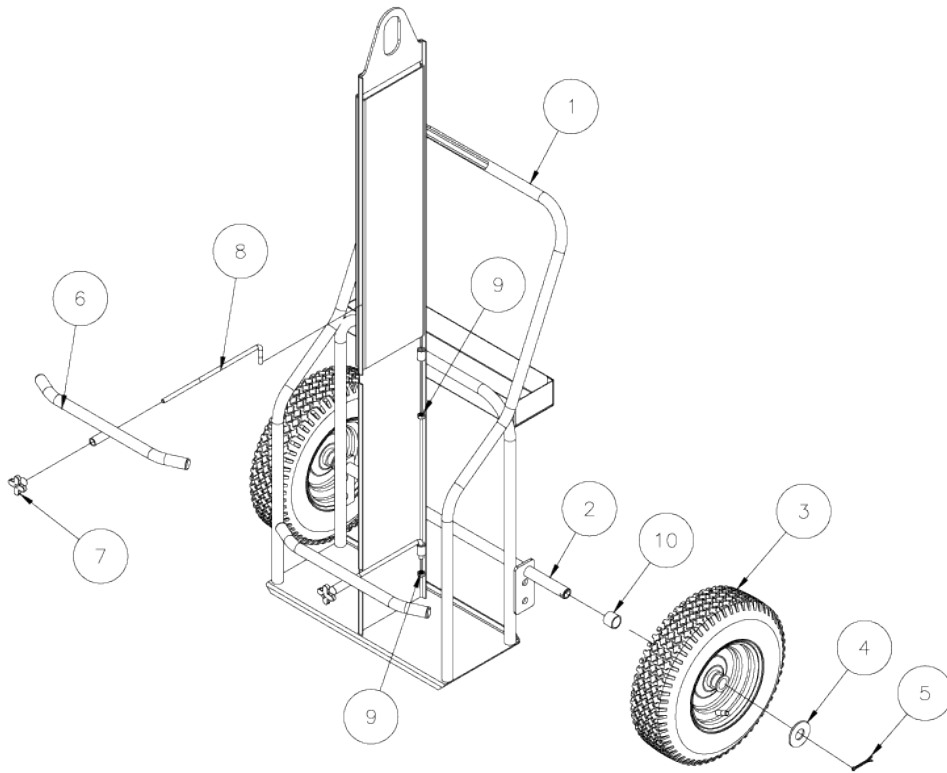

CYLINDER CART #209, 14SB-L, & 16PB-LF

Item	Part No.	Description	Qty
1	782331	MODEL 209 WELDMENT W/DIVIDER	1
1	782328	MODEL 209 WELDMENT W/FIREWALL	1
2	782544	AXLE, MODEL 209	1
2	782557	AXLE, MODEL 209-16P	1
3	779028	WHEEL, 14" SEMI-PNEUMATIC	2
3	779107	480/400 x 8 PNEU TIRE & WHL	2
4	773051	WASHER, FLAT 5/8"	2
4	773100	FLAT WASHER, USS 1"	2
5	774054	COTTER, CIRCLE Z/P .072X 1 1/8"	2
5	774049	COTTER-PIN, BRASS 3/16 X 1-1/2"	2
6	782539	BAND WELDMENT, MODEL 209	2
7	774161	KNOB CAST IRON 3/8-16	2
8	782555	BELLY BAR BOLT, MODEL 209/213	2
9	772355	NUT, INSERT LOCK 3/8-16	2
10	782738	WHEEL SPACER, CRICKET	2