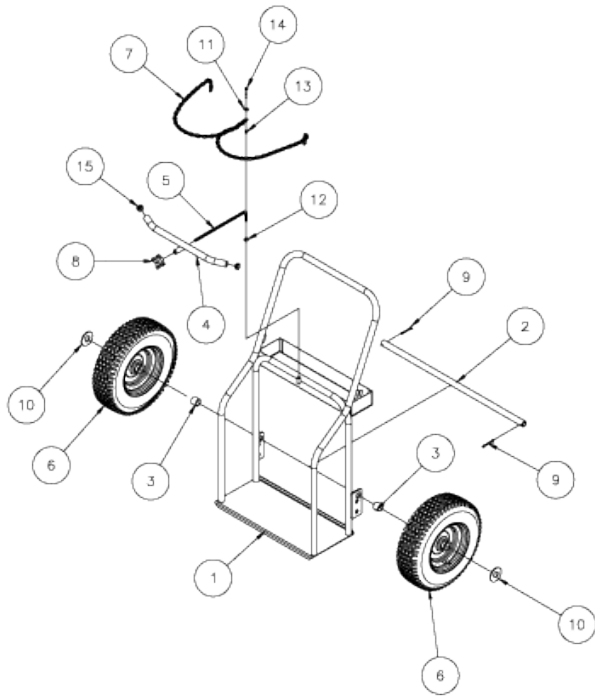

CYLINDER CART #209 & #213

Item	Part No.	Description	Qty
1	782550	FRAME WELDMENT, MODEL 209	1
1	782580	FRAME WELDMENT, MODEL 213	1
1	782328	MODEL 209 WELDMENT W/FIREWALL	1
1	782331	MODEL 209 WELDMENT W/DIVIDER	1
1	782332	MODEL 213 WELDMENT W/FIREWALL	1
1	782335	MODEL 213 WELDMENT W/DIVIDER	1
2	782544	AXLE, MODEL 209	1
2	782557	AXLE, MODEL 209-16P	1
2	782564	AXLE, MODEL 213-10 & 14	1
2	782566	AXLE, MODEL 213-16P	1
2	782574	AXLE, MODEL 213-25W	1
2	782567	AXLE, MODEL 213-25P	1
3	782738	WHEEL SPACER, CRICKET - 16" TIRES ONLY	2
4	782570	BAND WELDMENT, MODEL 213	1
4	782539	BAND WELDMENT, MODEL 209	1
5	782555	BELLY BAR BOLT, MODEL 209/213	1
6	779107	480/400 x 8 PNEU TIRE & WHL	2
6	779104	WHEEL, 480/400 X 8 FLAT FREE	2
6	779028	WHEEL, 14" SEMI-PNEUMATIC	2
6	779027	WHEEL, 10" PNEUMATIC	2
6	779011	WHEEL, 10" RUBBER TIRE	2
6	780521	WHEEL ASSY GH-16 (NEW STYLE)	2
6	782575	WHEEL, STEEL 25"	2
7	779301-70	CHAIN, MODEL 213	1
7	779301-60	CHAIN, MODEL 209	1
8	774154	KNOB PLASTIC, BLACK 3/8-16	1
8	774161	KNOB CAST IRON 3/8-16	2
9	774054	COTTER, CIRCLE Z/P .072X 1 1/8"	2
9	774049	COTTER-PIN, BRASS 3/16 X 1-1/2"	2
9	774050	PIN, COTTER BRASS 3/16 X 2"	2
10	773100	FLAT WASHER, USS 1"	2
10	773051	WASHER, FLAT 5/8"	2
10	773200	WASHER, FLAT, 1-1/4" (25" TIRES)	2
11	773093	WASHER, FLAT 3/8 SAE	1
12	772355	NUT, INSERT LOCK 3/8-16	1
13	772076	NUT, INSERT LOCK 1/4-20	1
13	779922	CAP, TUBE 1" OD X .083 WALL, BLK	2
14	771112	SCREW, HHC 3/8-16 X 2"	1
15	779922	CAP, TUBE 1" OD X .083 WALL, BLK	2