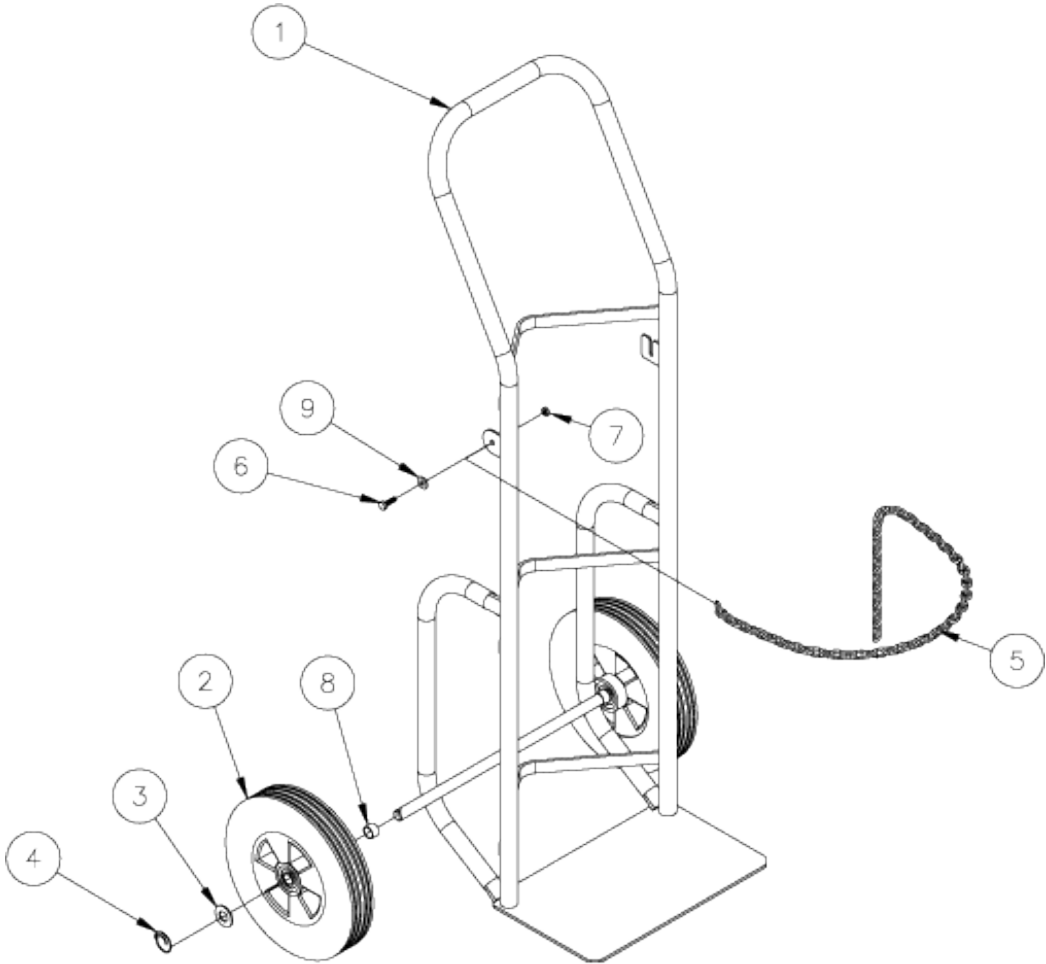

CYLINDER CART #108

Item	Part No.	Description	Qty
1	782521	WELDMENT, MODEL 108	1
2	779024	WHEEL, 8" DIAMETER SEMI PNEU.	2
3	773094	WASHER, FLAT SAE 1/2	2
4	774054	COTTER, CIRCLE Z/P .072X 1 1/8"	2
5	779527	GRIP HAND 1' ID X 5" LG	1
6	779301-27	CHAIN, MODEL 108	1
7	771031	SCREW, HHC 1/4-20 X 7/8"	1
8	772507	NUT, INSERT JAM 1/4-20 PLTD	1
9	779919	CAP, 1/8 ID X 3/4 L, BLK VINYL	1
10	773020	WASHER, FLAT 1/4	1

CYLINDER CART #112

Item	Part No.	Description	Qty
1	782530	FRAME WELDMENT, MODEL 112	1
2	779027	WHEEL, 10" PNEUMATIC	2
2	779011	WHEEL, 10" RUBBER TIRE	2
3	773051	WASHER, FLAT 5/8	2
4	774054	COTTER, CIRCLE Z/P .072X 1 1/8"	2
5	779301-36	CHAIN, MODEL 112	1
6	771031	SCREW, HHC 1/4-20 X 7/8"	1
7	772507	NUT, INSERT JAM 1/4-20 PLTD	1
8	775053	BUSH, BZ 5/8 X 3/4 X 1/2"	2
9	773020	WASHER, FLAT 1/4	1

CYLINDER CART #207 & #208

782359 - CYLINDER CART, 207-10S
782360 - CYLINDER CART, 207-8S

782379 - CYLINDER CART, 208-8S
782380 - CYLINDER CART, 208-10S

Item	Part No.	Description	Qty
1	782361	CYLINDER CART WLDMT, MODEL 207	1
1	782381	CYLINDER CART WLDMT, MODEL 208	1
2	782367	AXLE, MODEL 207-8S	1
2	782371	AXLE, MODEL 207-10S	1
2	782387	AXLE, MODEL 208-10S	1
2	782392	AXLE, MODEL 208-8S	1
3	773094	WASHER, FLAT SAE 1/2	2
3	773051	WASHER, FLAT 5/8	2
4	774054	COTTER, CIRCLE Z/P .072X 1 1/8"	2
5	779031	WHEEL 8" THERMOPLASTIC, GRAY	2
5	779011	WHEEL, 10" RUBBER TIRE	2
6	779527	GRIP HAND 1' ID X 5" LG	1
7	771029	SCREW, HHC 1/4-20 X 1-3/4"	1
8	772076	NUT, INSERT LOCK 1/4-20	1
9	779301-45	CHAIN, MODEL 207	1
9	779301-51	CHAIN, MODEL 208	1
10	779919	CAP, 1/8 ID X 3/4 L, BLK VINYL	1