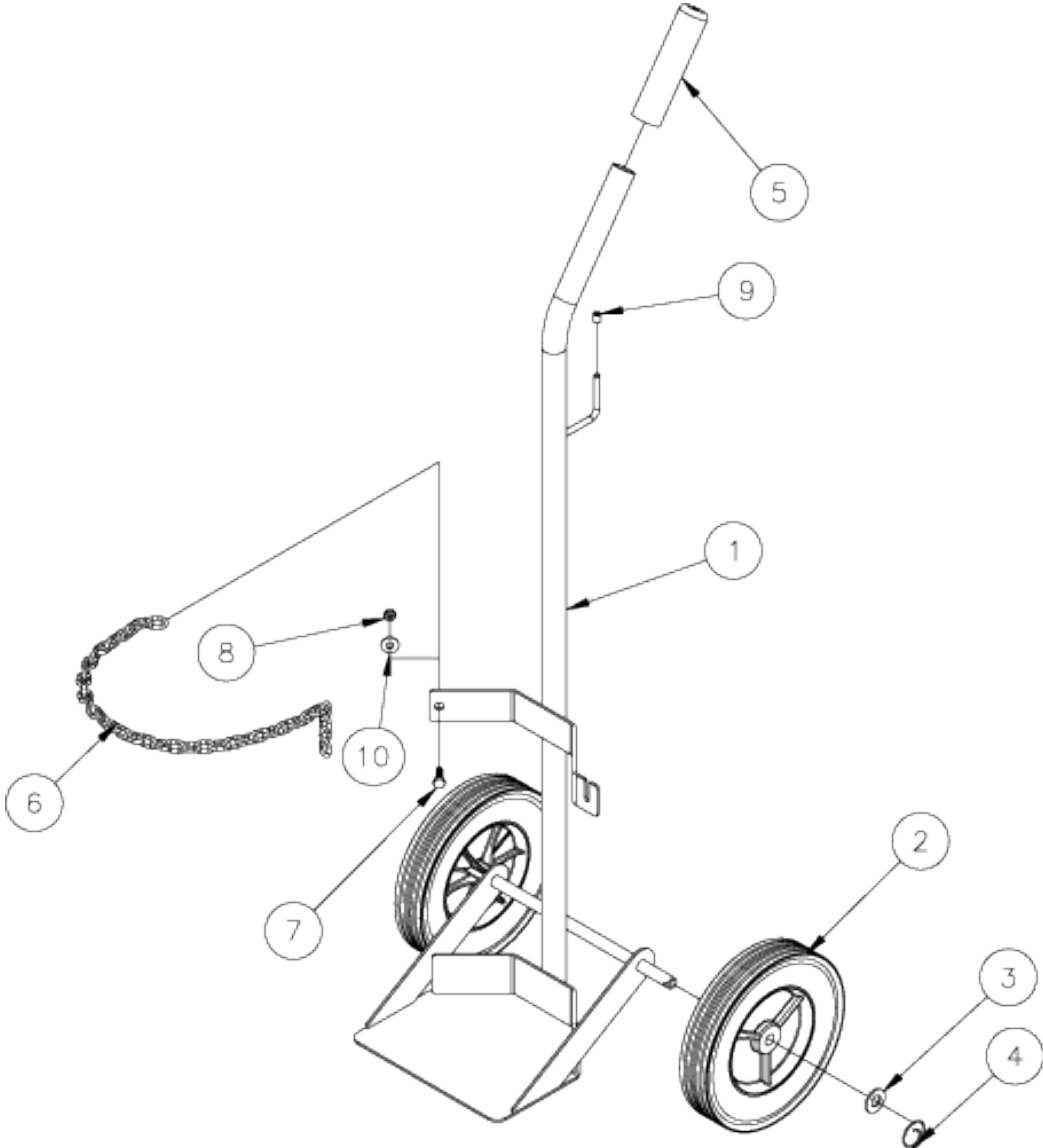

CYLINDER CART #108

Item	Part No.	Description	Qty
1	782521	WELDMENT, MODEL 108	1
2	779024	WHEEL, 8" DIAMETER SEMI PNEU.	2
3	773094	WASHER, FLAT SAE 1/2	2
4	774054	COTTER, CIRCLE Z/P .072X 1 1/8"	2
5	779527	GRIP HAND 1' ID X 5" LG	1
6	779301-27	CHAIN, MODEL 108	1
7	771031	SCREW, HHC 1/4-20 X 7/8"	1
8	772507	NUT, INSERT JAM 1/4-20 PLTD	1
9	779919	CAP, 1/8 ID X 3/4 L, BLK VINYL	1
10	773020	WASHER, FLAT 1/4	1

CYLINDER CART #112

Item	Part No.	Description	Qty
1	782530	FRAME WELDMENT, MODEL 112	1
2	779027	WHEEL, 10" PNEUMATIC	2
2	779011	WHEEL, 10" RUBBER TIRE	2
3	773051	WASHER, FLAT 5/8	2
4	774054	COTTER, CIRCLE Z/P .072X 1 1/8"	2
5	779301-36	CHAIN, MODEL 112	1
6	771031	SCREW, HHC 1/4-20 X 7/8"	1
7	772507	NUT, INSERT JAM 1/4-20 PLTD	1
8	775053	BUSH, BZ 5/8 X 3/4 X 1/2"	2
9	773020	WASHER, FLAT 1/4	1

CYLINDER CART #207 & #208

782359 - CYLINDER CART, 207-10S
782360 - CYLINDER CART, 207-8S

782379 - CYLINDER CART, 208-8S
782380 - CYLINDER CART, 208-10S

Item	Part No.	Description	Qty
1	782361	CYLINDER CART WLDMT, MODEL 207	1
1	782381	CYLINDER CART WLDMT, MODEL 208	1
2	782367	AXLE, MODEL 207-8S	1
2	782371	AXLE, MODEL 207-10S	1
2	782387	AXLE, MODEL 208-10S	1
2	782392	AXLE, MODEL 208-8S	1
3	773094	WASHER, FLAT SAE 1/2	2
3	773051	WASHER, FLAT 5/8	2
4	774054	COTTER, CIRCLE Z/P .072X 1 1/8"	2
5	779031	WHEEL 8" THERMOPLASTIC, GRAY	2
5	779011	WHEEL, 10" RUBBER TIRE	2
6	779527	GRIP HAND 1' ID X 5" LG	1
7	771029	SCREW, HHC 1/4-20 X 1-3/4"	1
8	772076	NUT, INSERT LOCK 1/4-20	1
9	779301-45	CHAIN, MODEL 207	1
9	779301-51	CHAIN, MODEL 208	1
10	779919	CAP, 1/8 ID X 3/4 L, BLK VINYL	1