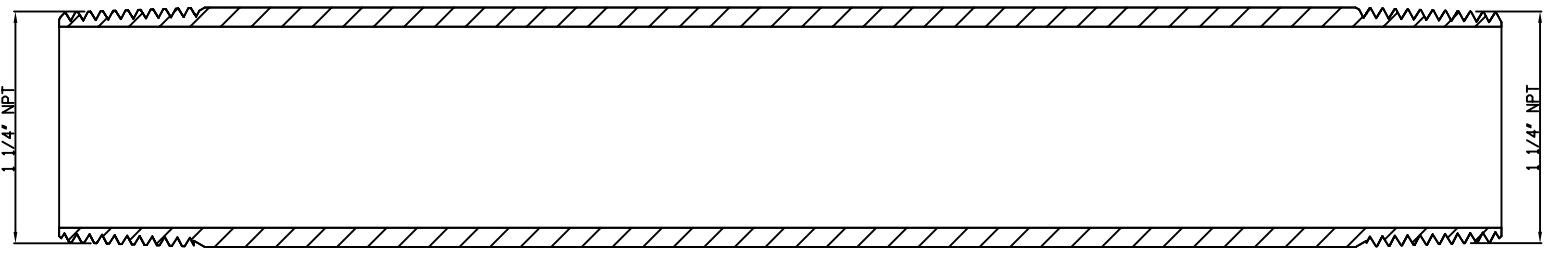

SIDES	BOTTOM
Material:Steel-(C1008-C1018) Galvanized	

VIEW A-A

DESCRIPTION
TRADE REFERENCE TERMS

STANDARD PACKING
5 PCS

TITLE			RIGID COND NIPPLE		
SIZE	DWG NO.	REV			
A4	DS-RN-1251000	A			