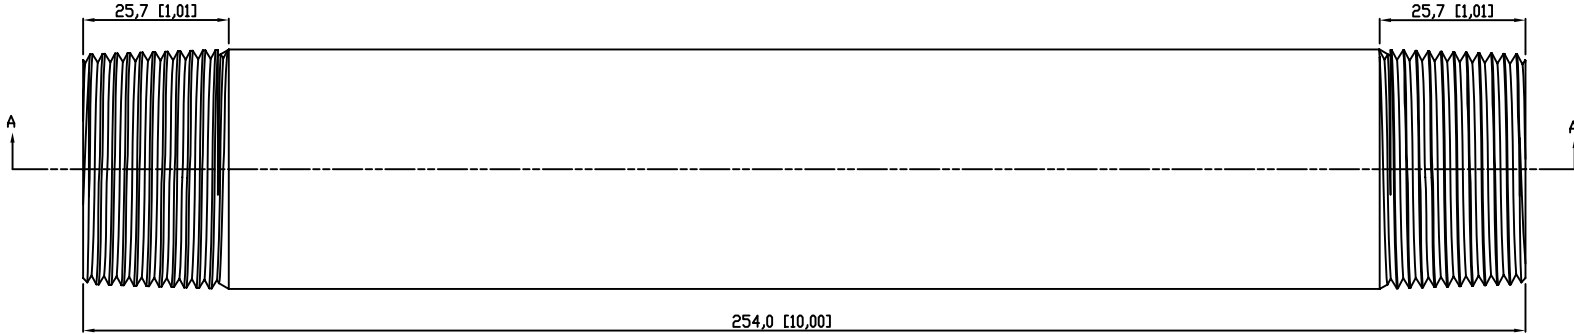

SIDES	BOTTOM
Material:Steel-(C1008-C1018) Galvanized	

VIEW A-A

DESCRIPTION
TRADE REFERENCE TERMS

STANDARD PACKING
5 PCS

TITLE			RIGID COND NIPPLE		
SIZE	DWG NO.	REV			
A4	DS-RN-1251000	A			