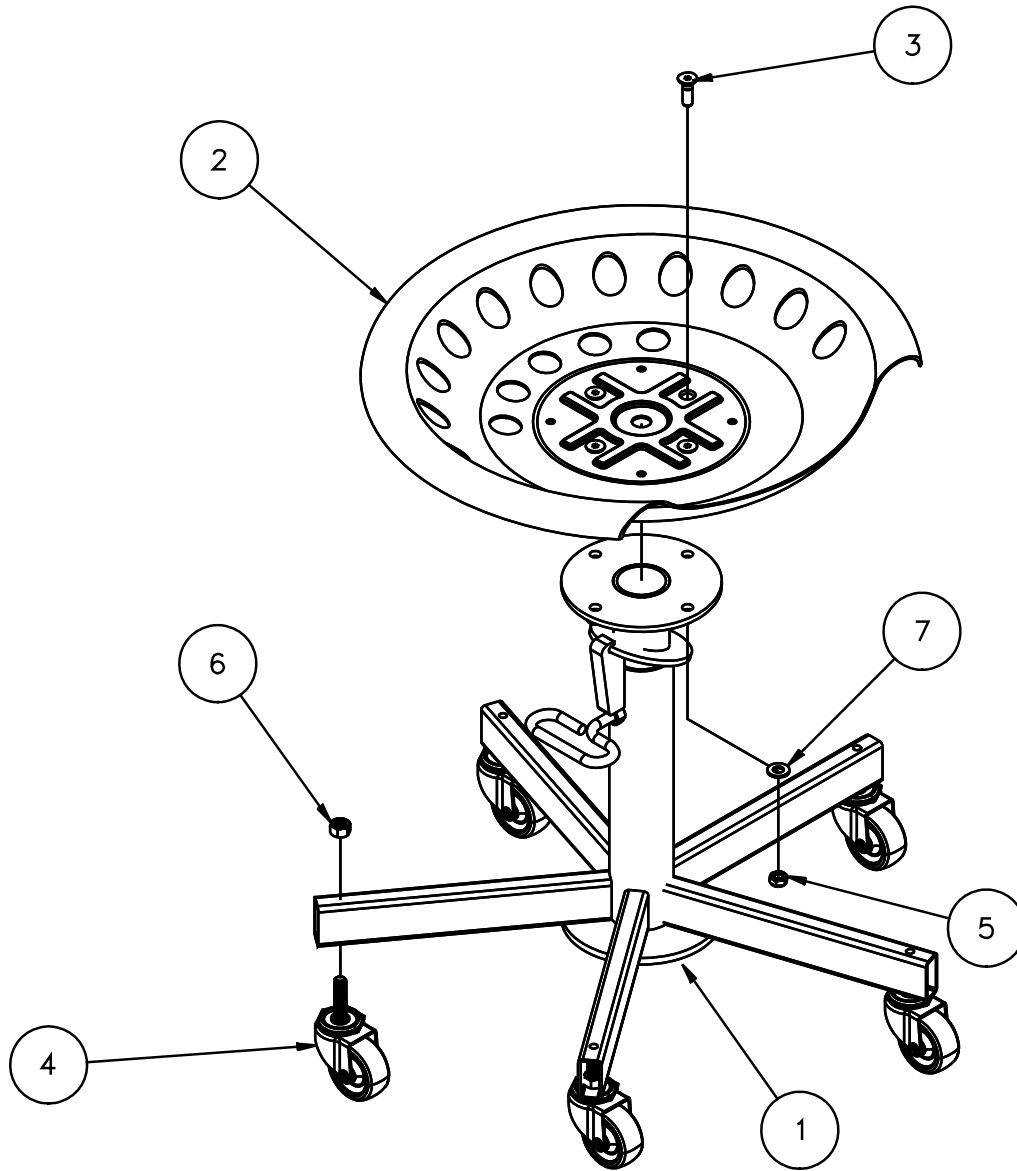

WELDER'S STOOL (785800)

Item	Part No.	Description	Qty
1	785761	BASE ASSEMBLY, WELDER'S STOOL	1
2	785762	FORMED SEAT, WELDER'S STOOL PAINTED	1
3	771357	SCREW, FHSC 5/16 - 18 X 1	4
4	779049	CASTER, SELDER'S STOOL 2" 45K POLYURTHANE	5
5	772502	NUT, INSERT JAM 5/16 - 18	4
6	772084	NUT, HEX M10 - 1.5	5
7	773042	WASHER, FLAT 5/16	4

APPLY LOCKTITE TO THREADS OF CASTER.