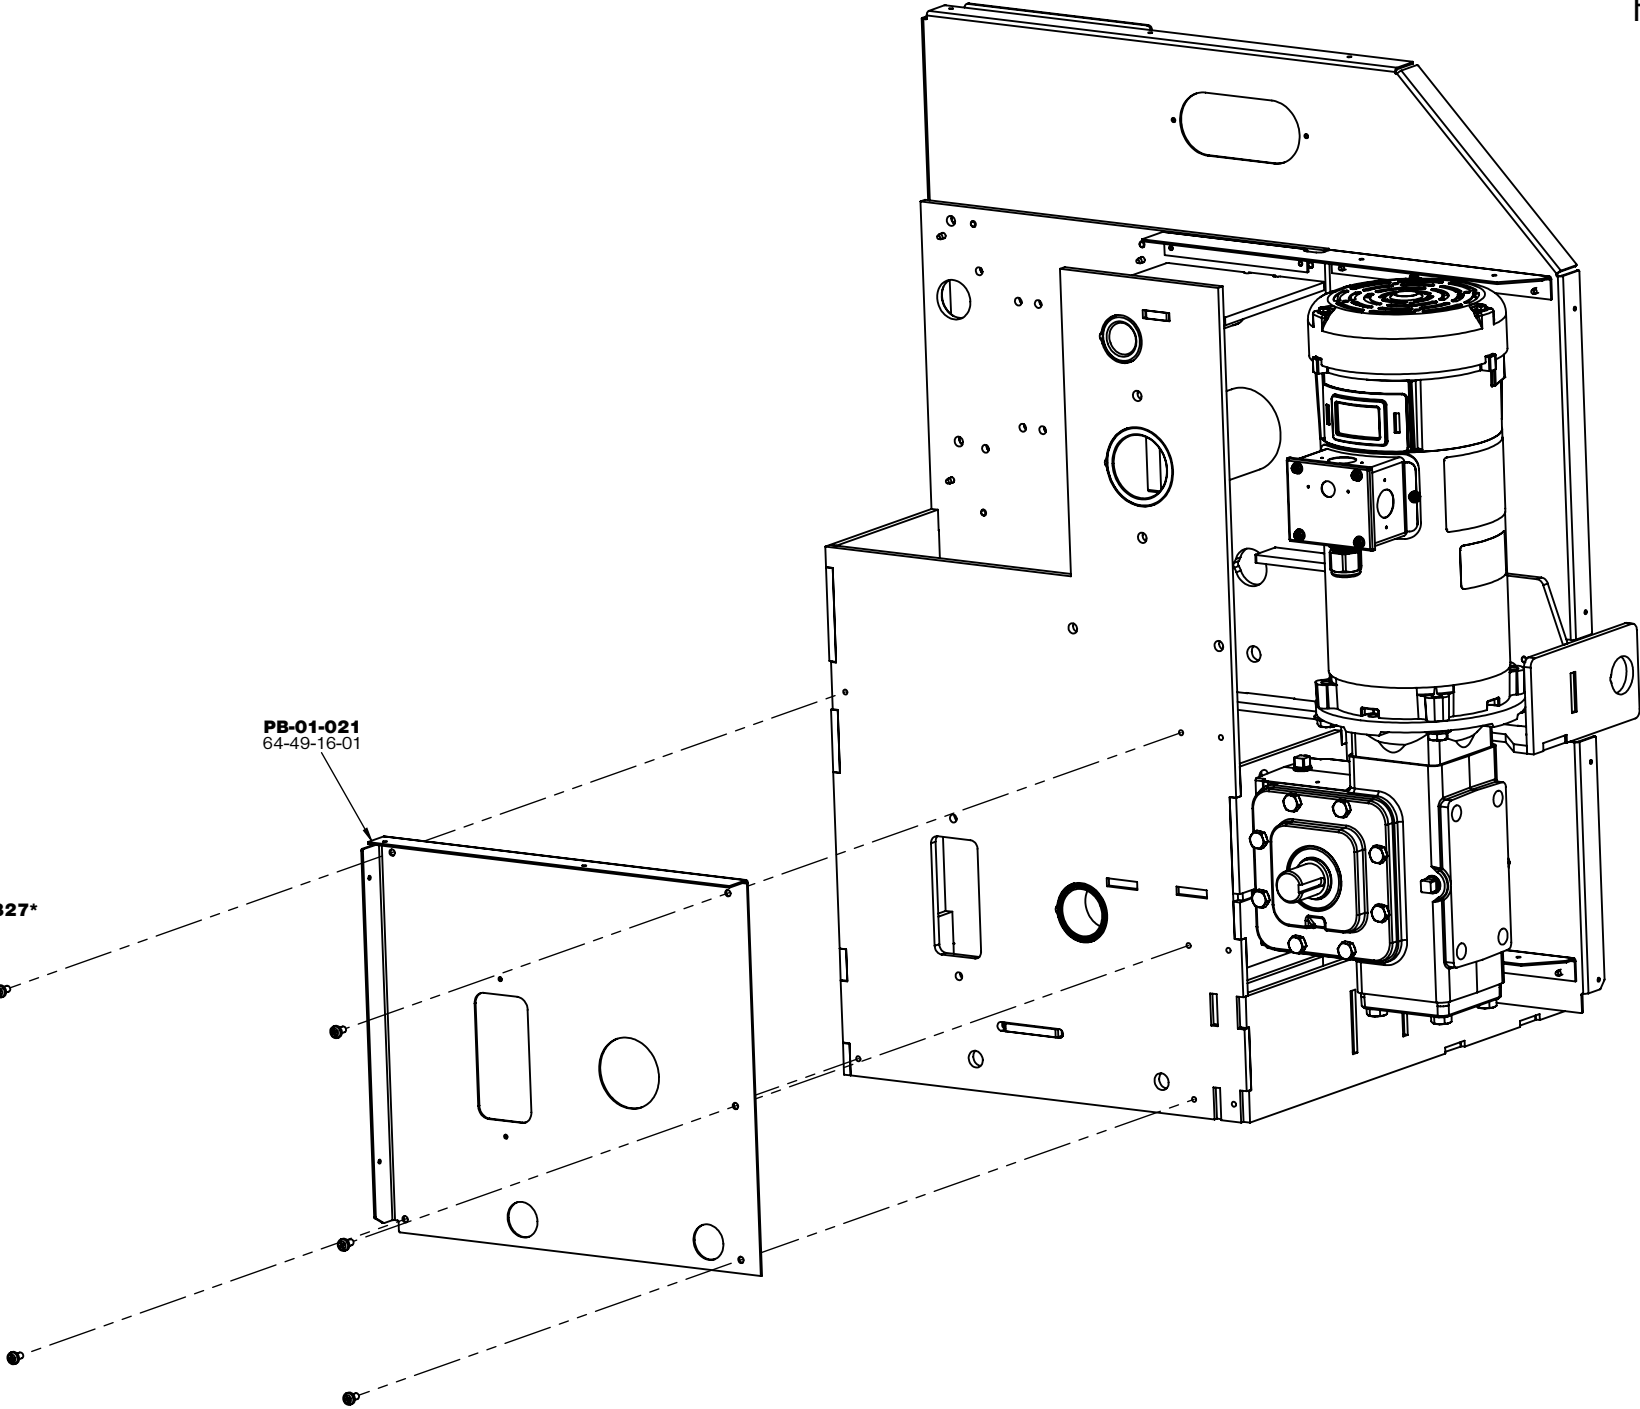

*McMaster Carr Part Number

SECTION A-A

(2X) **PB-1-060**
64-49-15-01

PB-1-023
64-49-13-01

(10X) **90272A827***
(8X) **90056A192***

(5X) 90272A827*

PB-01-021
64-49-16-01

MASTERLINK ACCESS FOR LARGE CHAIN

PB-01-5

*McMaster Carr Part Number

FRAME CUT AWAY SHOWING DRIVE SHAFT ASSEMBLY

FEED BEND RETURN
BUTTON WIRES THROUGH
TO FRONT

PB-72-027
67-60-39-01

CONNECT MOTOR CABLE
(NOT SHOWN)

(4X) **92115A228***

*McMaster Carr Part Number