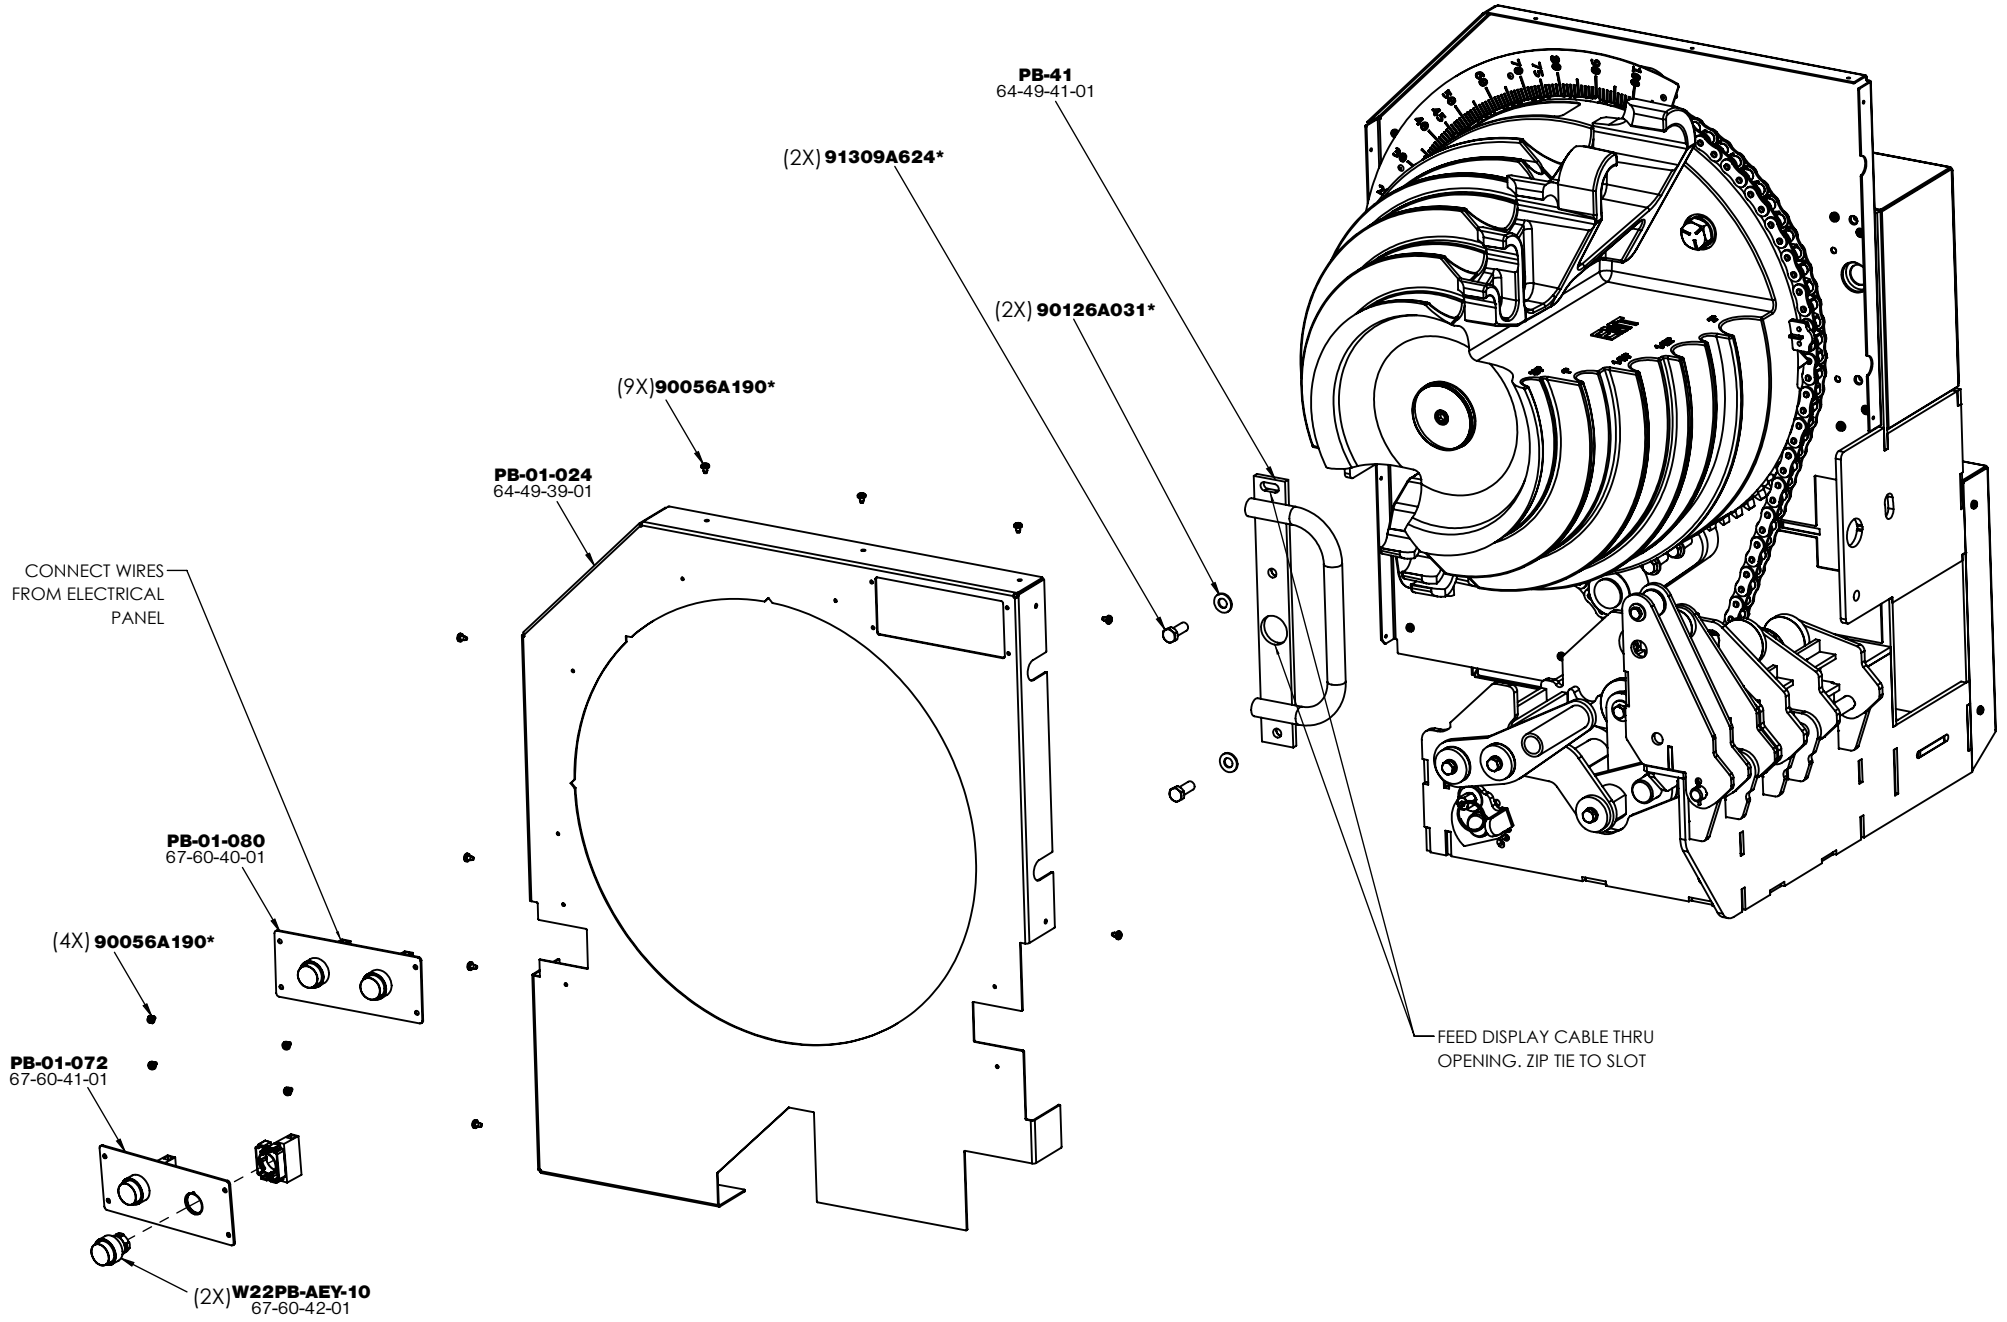

*McMaster Carr Part Number

SECTION A-A

(2X) **PB-1-060**
64-49-15-01

PB-1-023
64-49-13-01

(10X) **90272A827***
(8X) **90056A192***

(5X) 90272A827*

PB-01-021
64-49-16-01

MASTERLINK ACCESS FOR LARGE CHAIN

PB-01-5

*McMaster Carr Part Number

FRAME CUT AWAY SHOWING DRIVE SHAFT ASSEMBLY

FEED BEND RETURN
BUTTON WIRES THROUGH
TO FRONT

PB-72-027
67-60-39-01

CONNECT MOTOR CABLE
(NOT SHOWN)

(4X) **92115A228***

*McMaster Carr Part Number