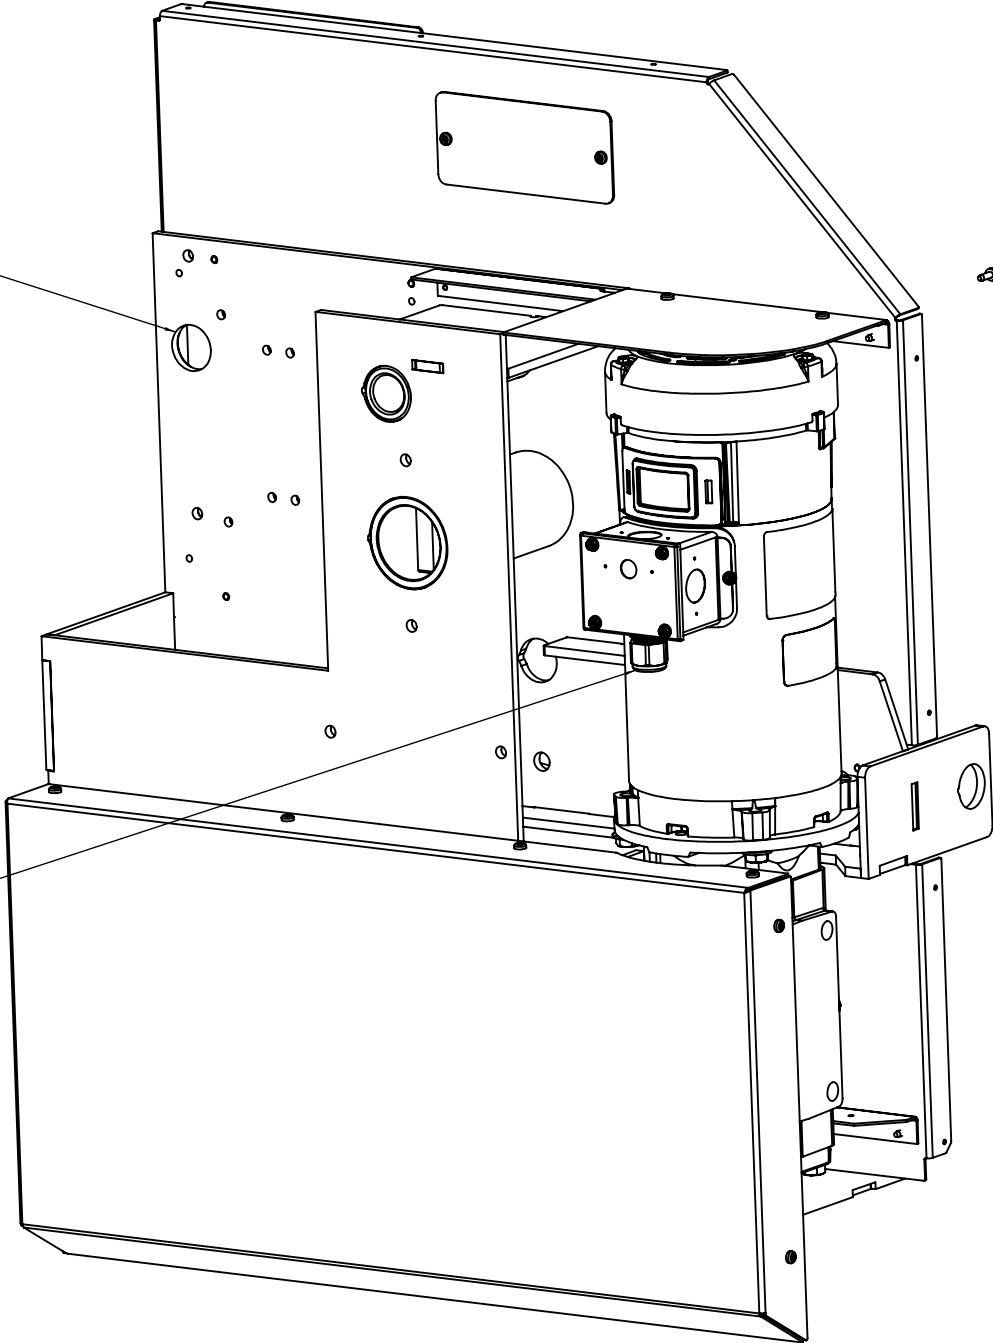

*McMaster Carr Part Number

SECTION A-A

(2X) **PB-1-060**
64-49-15-01

PB-1-023
64-49-13-01

(10X) **90272A827***
(8X) **90056A192***

(5X) 90272A827*

PB-01-021
64-49-16-01

MASTERLINK ACCESS FOR LARGE CHAIN

PB-01-5

*McMaster Carr Part Number

FRAME CUT AWAY SHOWING DRIVE SHAFT ASSEMBLY

FEED BEND RETURN
BUTTON WIRES THROUGH
TO FRONT

PB-72-027
67-60-39-01

CONNECT MOTOR CABLE
(NOT SHOWN)

(4X) **92115A228***

*McMaster Carr Part Number