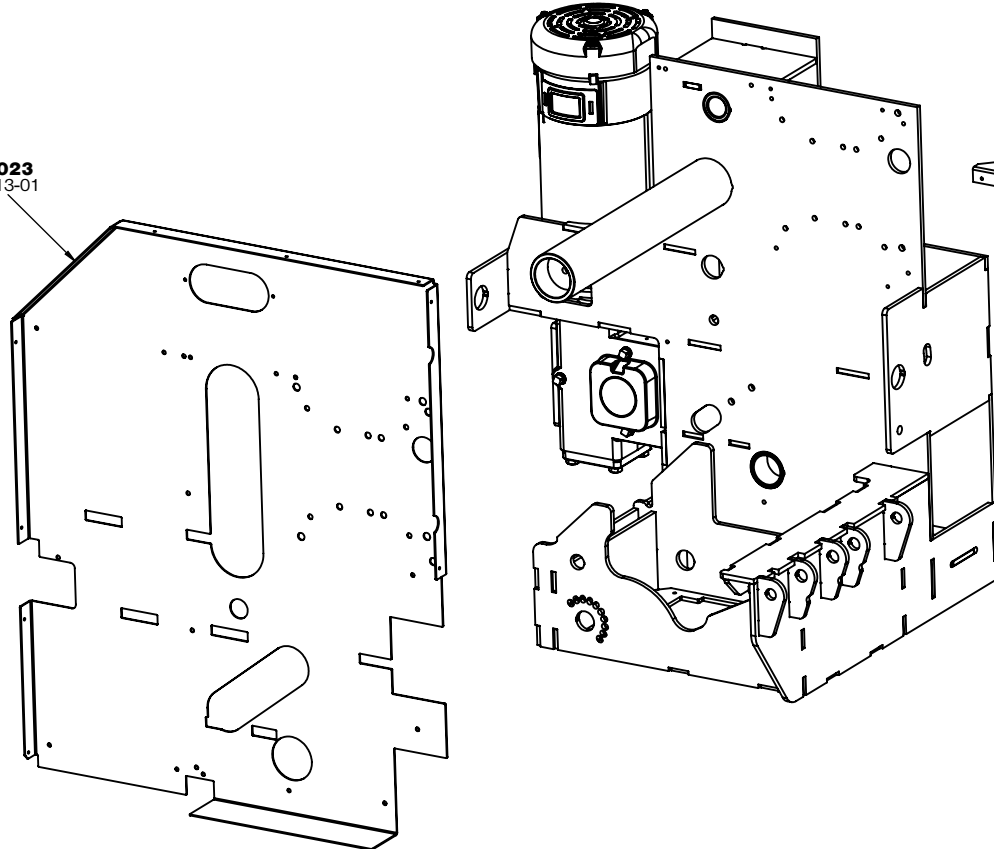

*McMaster Carr Part Number

SECTION A-A

(2X) **PB-1-060**
64-49-15-01

PB-1-023
64-49-13-01

(10X) **90272A827***
(8X) **90056A192***

(5X) 90272A827*

PB-01-021
64-49-16-01

MASTERLINK ACCESS FOR LARGE CHAIN

PB-01-5

*McMaster Carr Part Number

FRAME CUT AWAY SHOWING DRIVE SHAFT ASSEMBLY

FEED BEND RETURN
BUTTON WIRES THROUGH
TO FRONT

PB-72-027
67-60-39-01

CONNECT MOTOR CABLE
(NOT SHOWN)

(4X) **92115A228***

*McMaster Carr Part Number