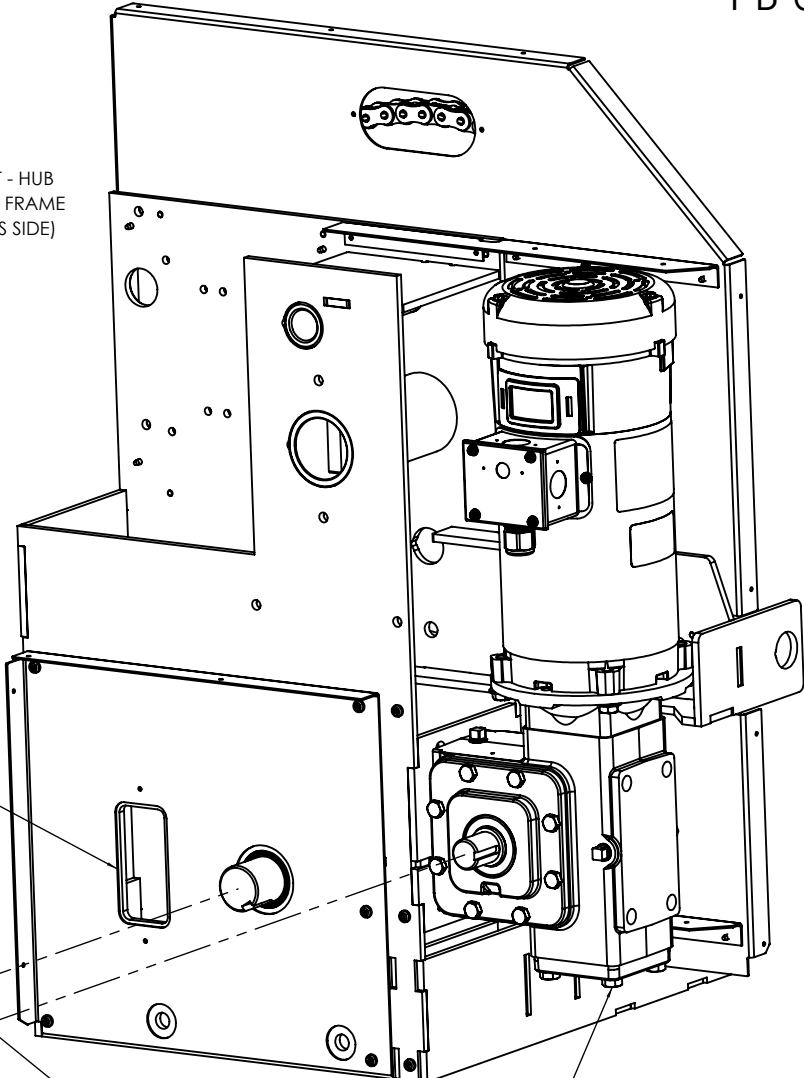

*McMaster Carr Part Number

SECTION A-A

(2X) **PB-1-060**
64-49-15-01

PB-1-023
64-49-13-01

(10X) **90272A827***
(8X) **90056A192***

(5X) 90272A827*

PB-01-021
64-49-16-01

MASTERLINK ACCESS FOR LARGE CHAIN

PB-01-5

*McMaster Carr Part Number

FRAME CUT AWAY SHOWING DRIVE SHAFT ASSEMBLY

FEED BEND RETURN
BUTTON WIRES THROUGH
TO FRONT

PB-72-027
67-60-39-01

CONNECT MOTOR CABLE
(NOT SHOWN)

(4X) **92115A228***

*McMaster Carr Part Number