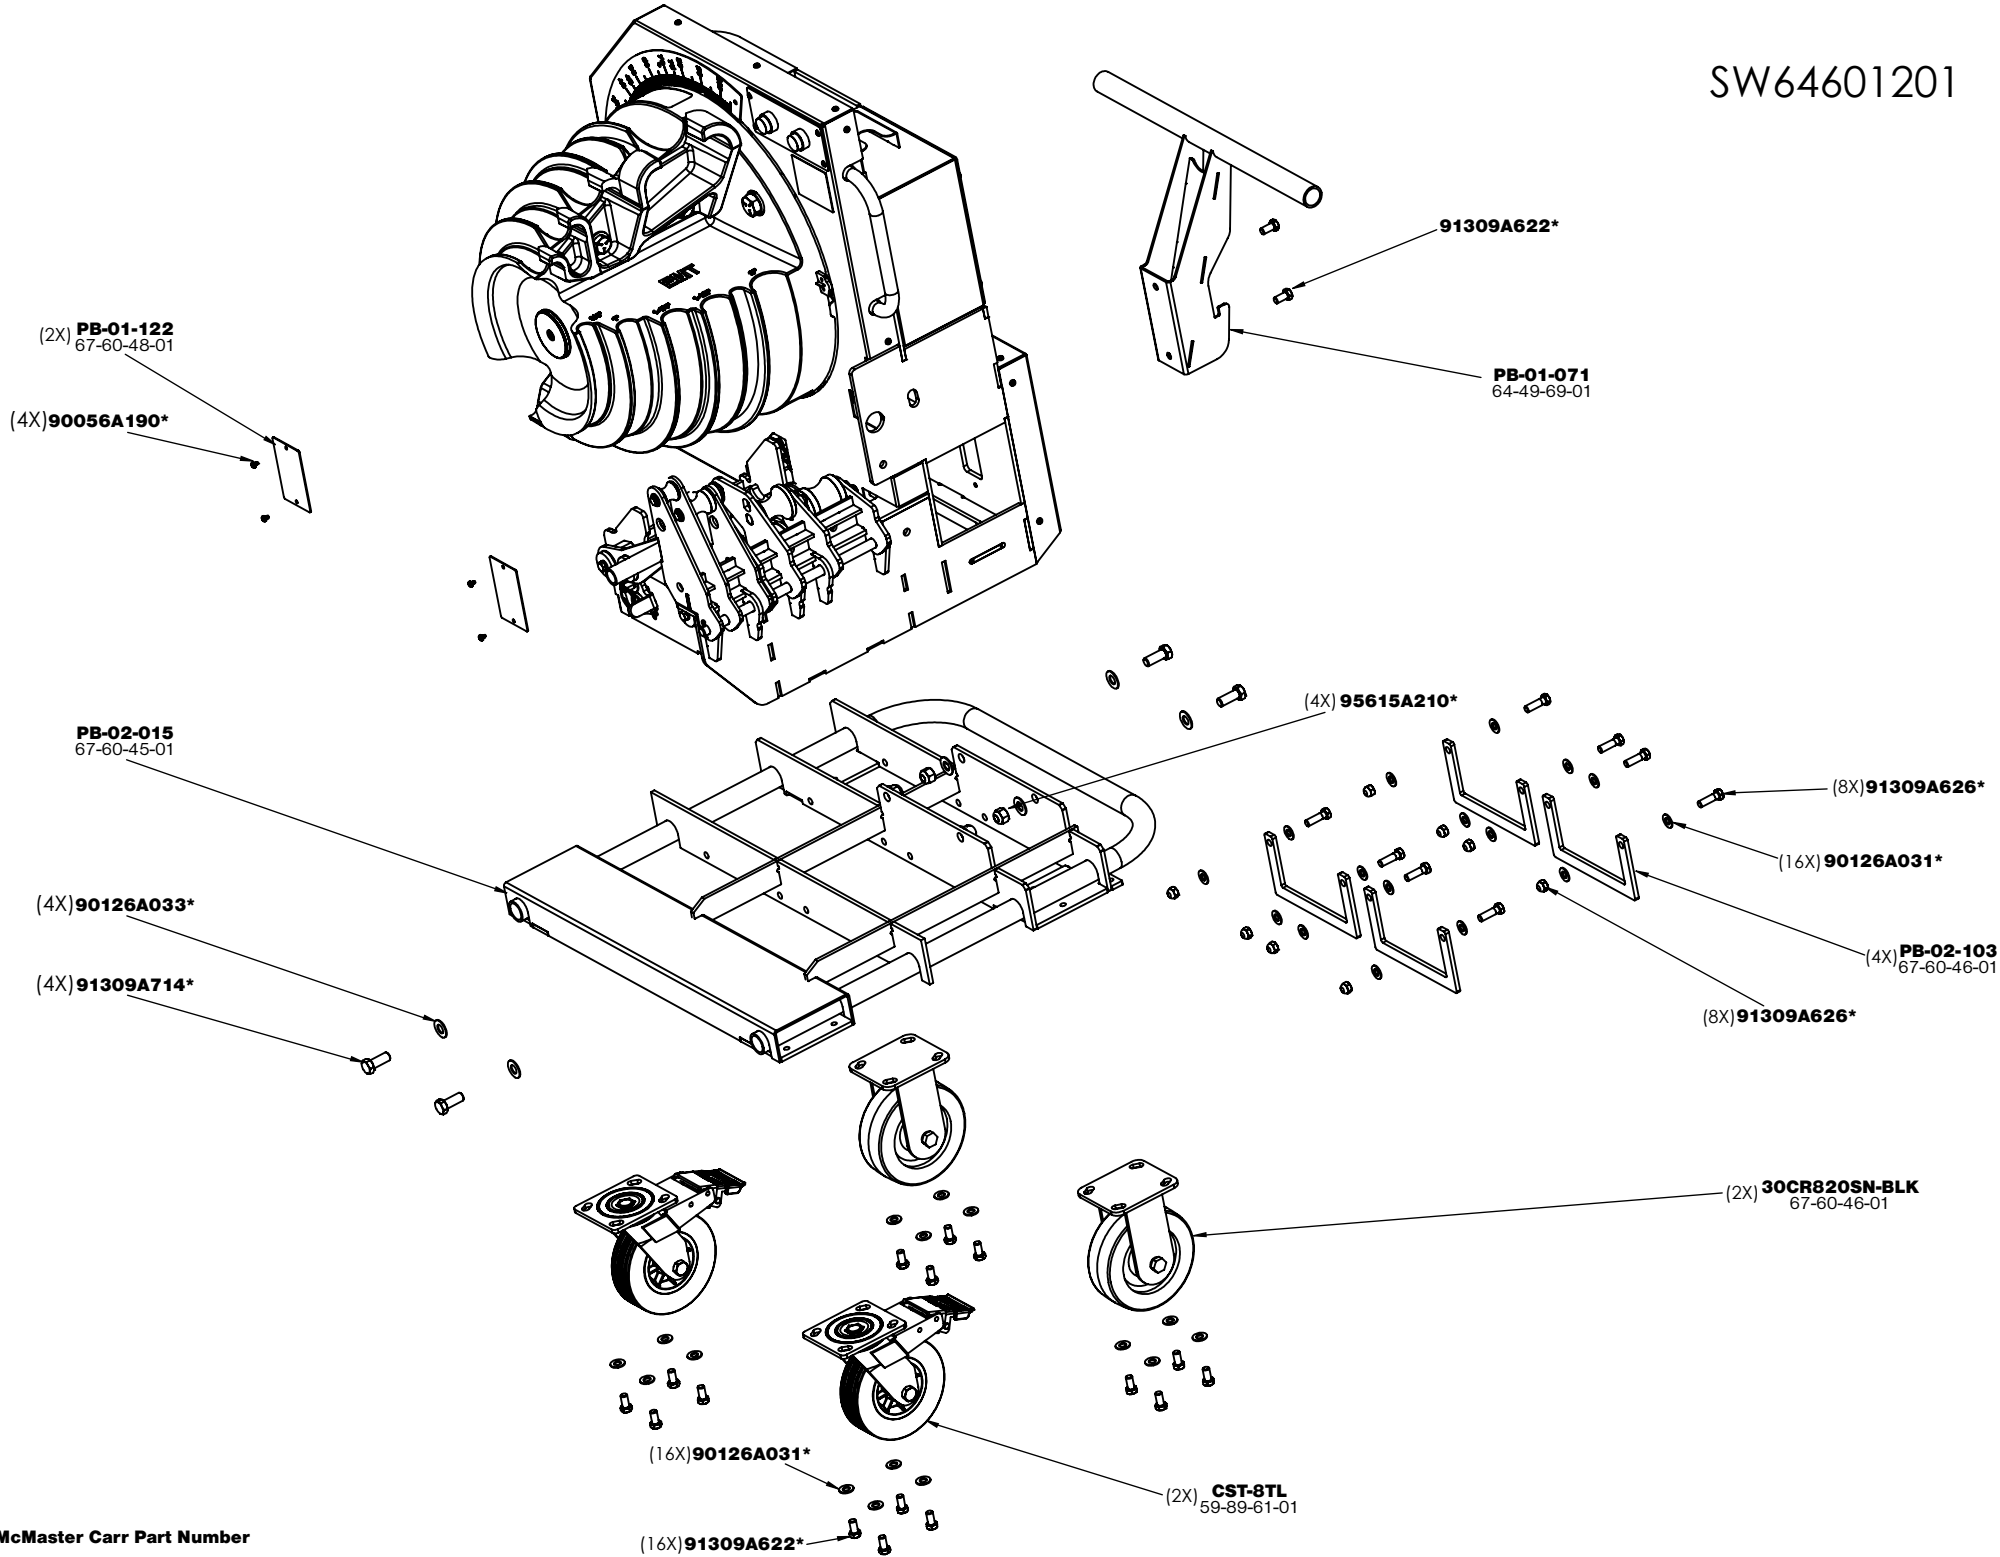

*McMaster Carr Part Number

SECTION A-A

(2X) **PB-1-060**
64-49-15-01

PB-1-023
64-49-13-01

(10X) **90272A827***
(8X) **90056A192***

(5X) 90272A827*

PB-01-021
64-49-16-01

MASTERLINK ACCESS FOR LARGE CHAIN

PB-01-5

*McMaster Carr Part Number

FRAME CUT AWAY SHOWING DRIVE SHAFT ASSEMBLY

FEED BEND RETURN
BUTTON WIRES THROUGH
TO FRONT

PB-72-027
67-60-39-01

CONNECT MOTOR CABLE
(NOT SHOWN)

(4X) **92115A228***

*McMaster Carr Part Number