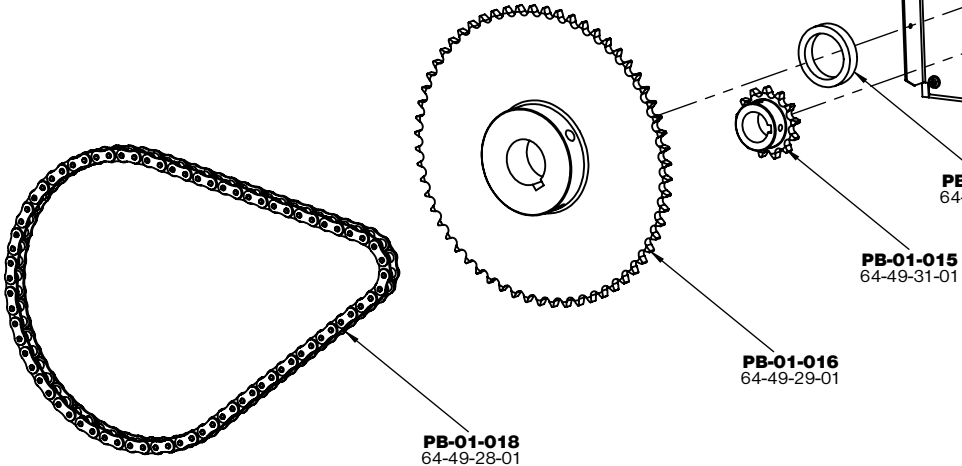

*McMaster Carr Part Number

SECTION A-A

(2X) **PB-1-060**
64-49-15-01

PB-1-023
64-49-13-01

(10X) **90272A827***
(8X) **90056A192***

(5X) 90272A827*

PB-01-021
64-49-16-01

MASTERLINK ACCESS FOR LARGE CHAIN

PB-01-5

*McMaster Carr Part Number

FRAME CUT AWAY SHOWING DRIVE SHAFT ASSEMBLY

FEED BEND RETURN
BUTTON WIRES THROUGH
TO FRONT

PB-72-027
67-60-39-01

CONNECT MOTOR CABLE
(NOT SHOWN)

(4X) **92115A228***

*McMaster Carr Part Number