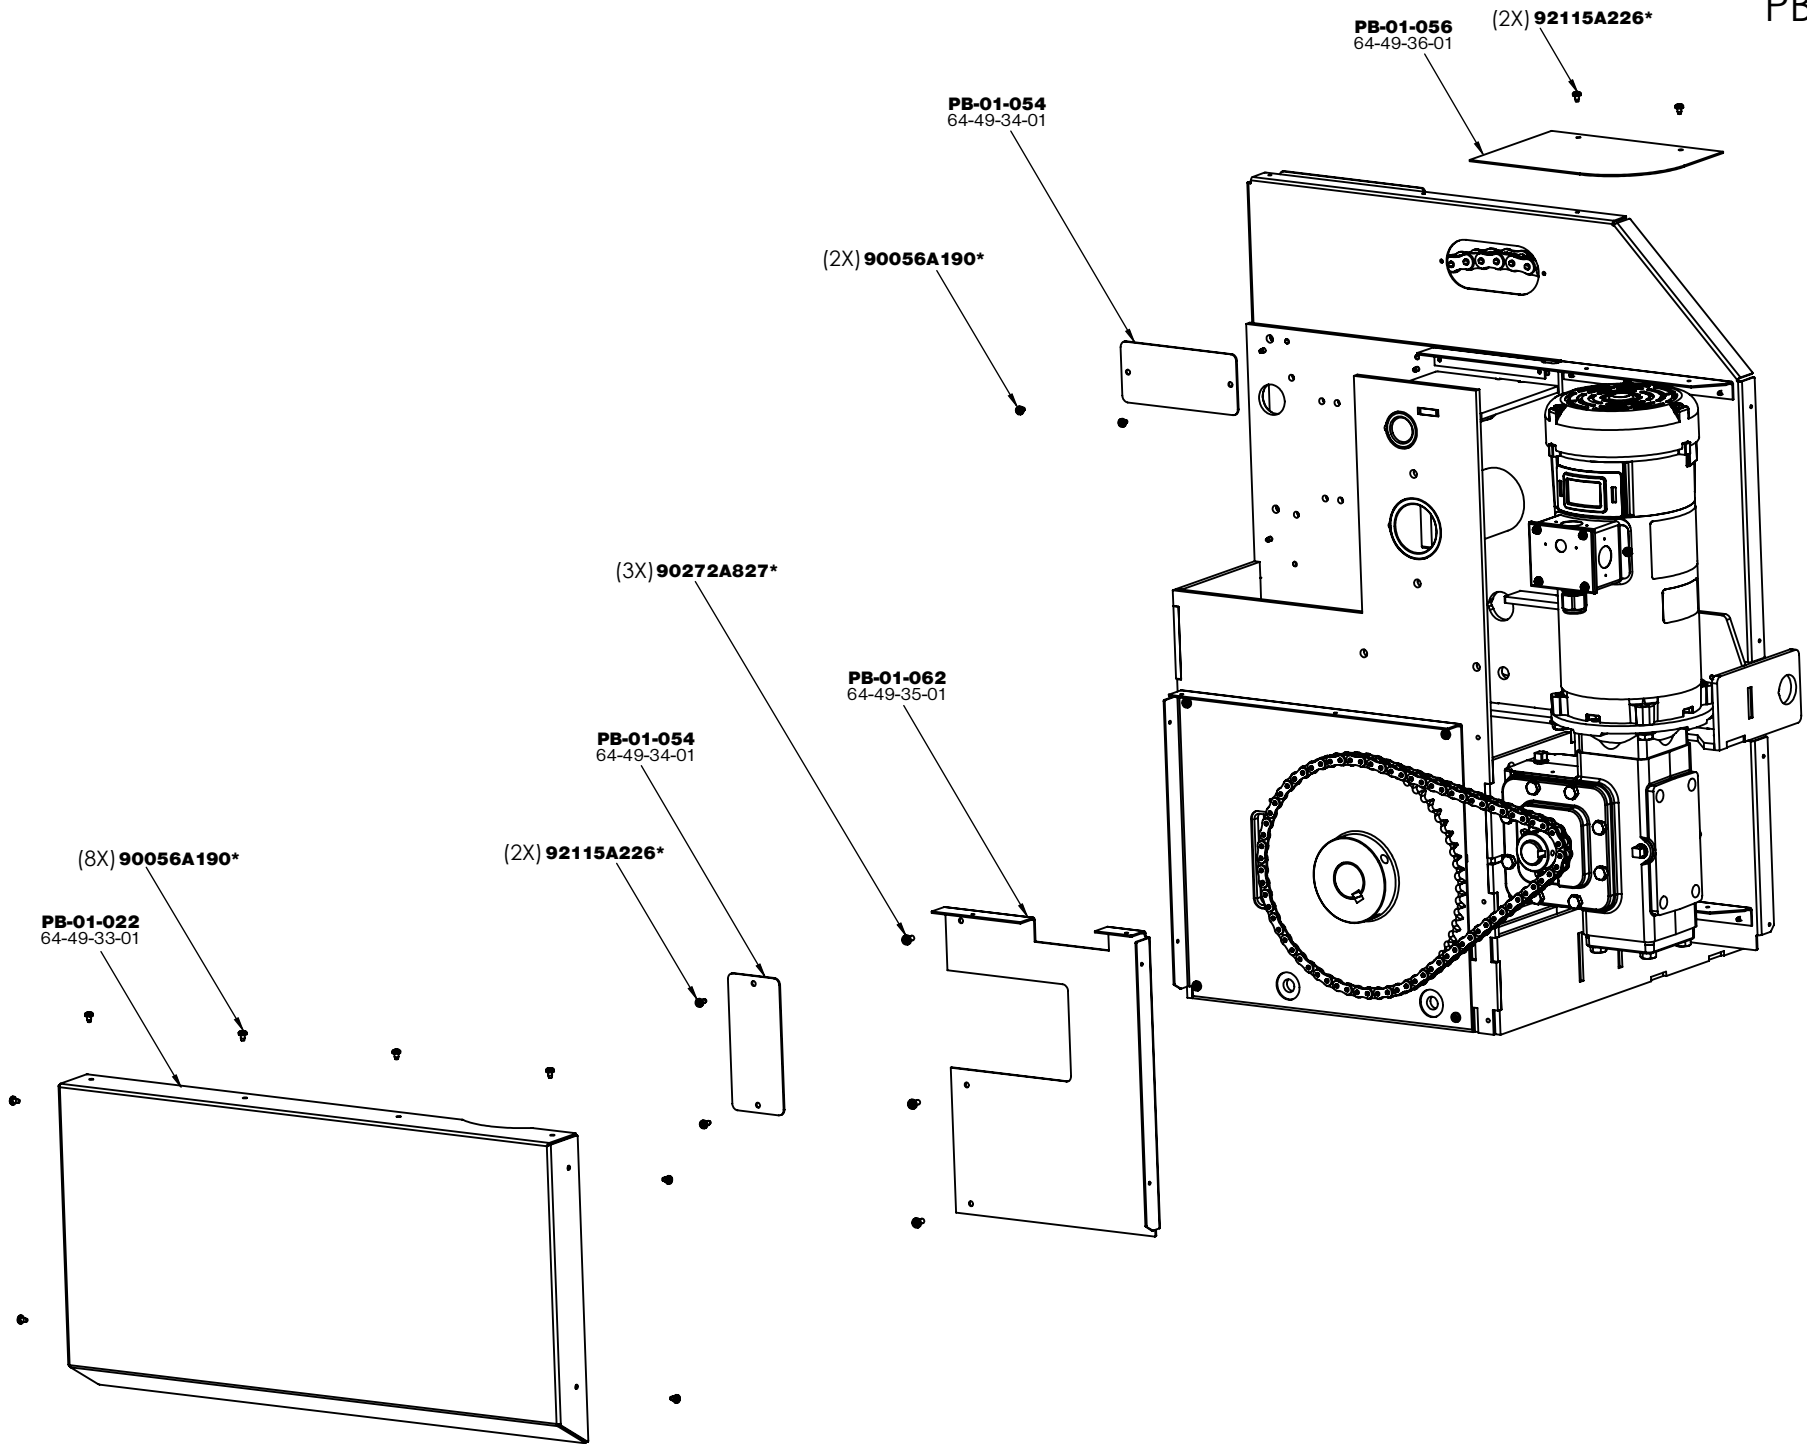

*McMaster Carr Part Number

SECTION A-A

(2X) **PB-1-060**
64-49-15-01

PB-1-023
64-49-13-01

(10X) **90272A827***
(8X) **90056A192***

(5X) 90272A827*

PB-01-021
64-49-16-01

MASTERLINK ACCESS FOR LARGE CHAIN

PB-01-5

*McMaster Carr Part Number

FRAME CUT AWAY SHOWING DRIVE SHAFT ASSEMBLY

FEED BEND RETURN
BUTTON WIRES THROUGH
TO FRONT

PB-72-027
67-60-39-01

CONNECT MOTOR CABLE
(NOT SHOWN)

(4X) **92115A228***

*McMaster Carr Part Number