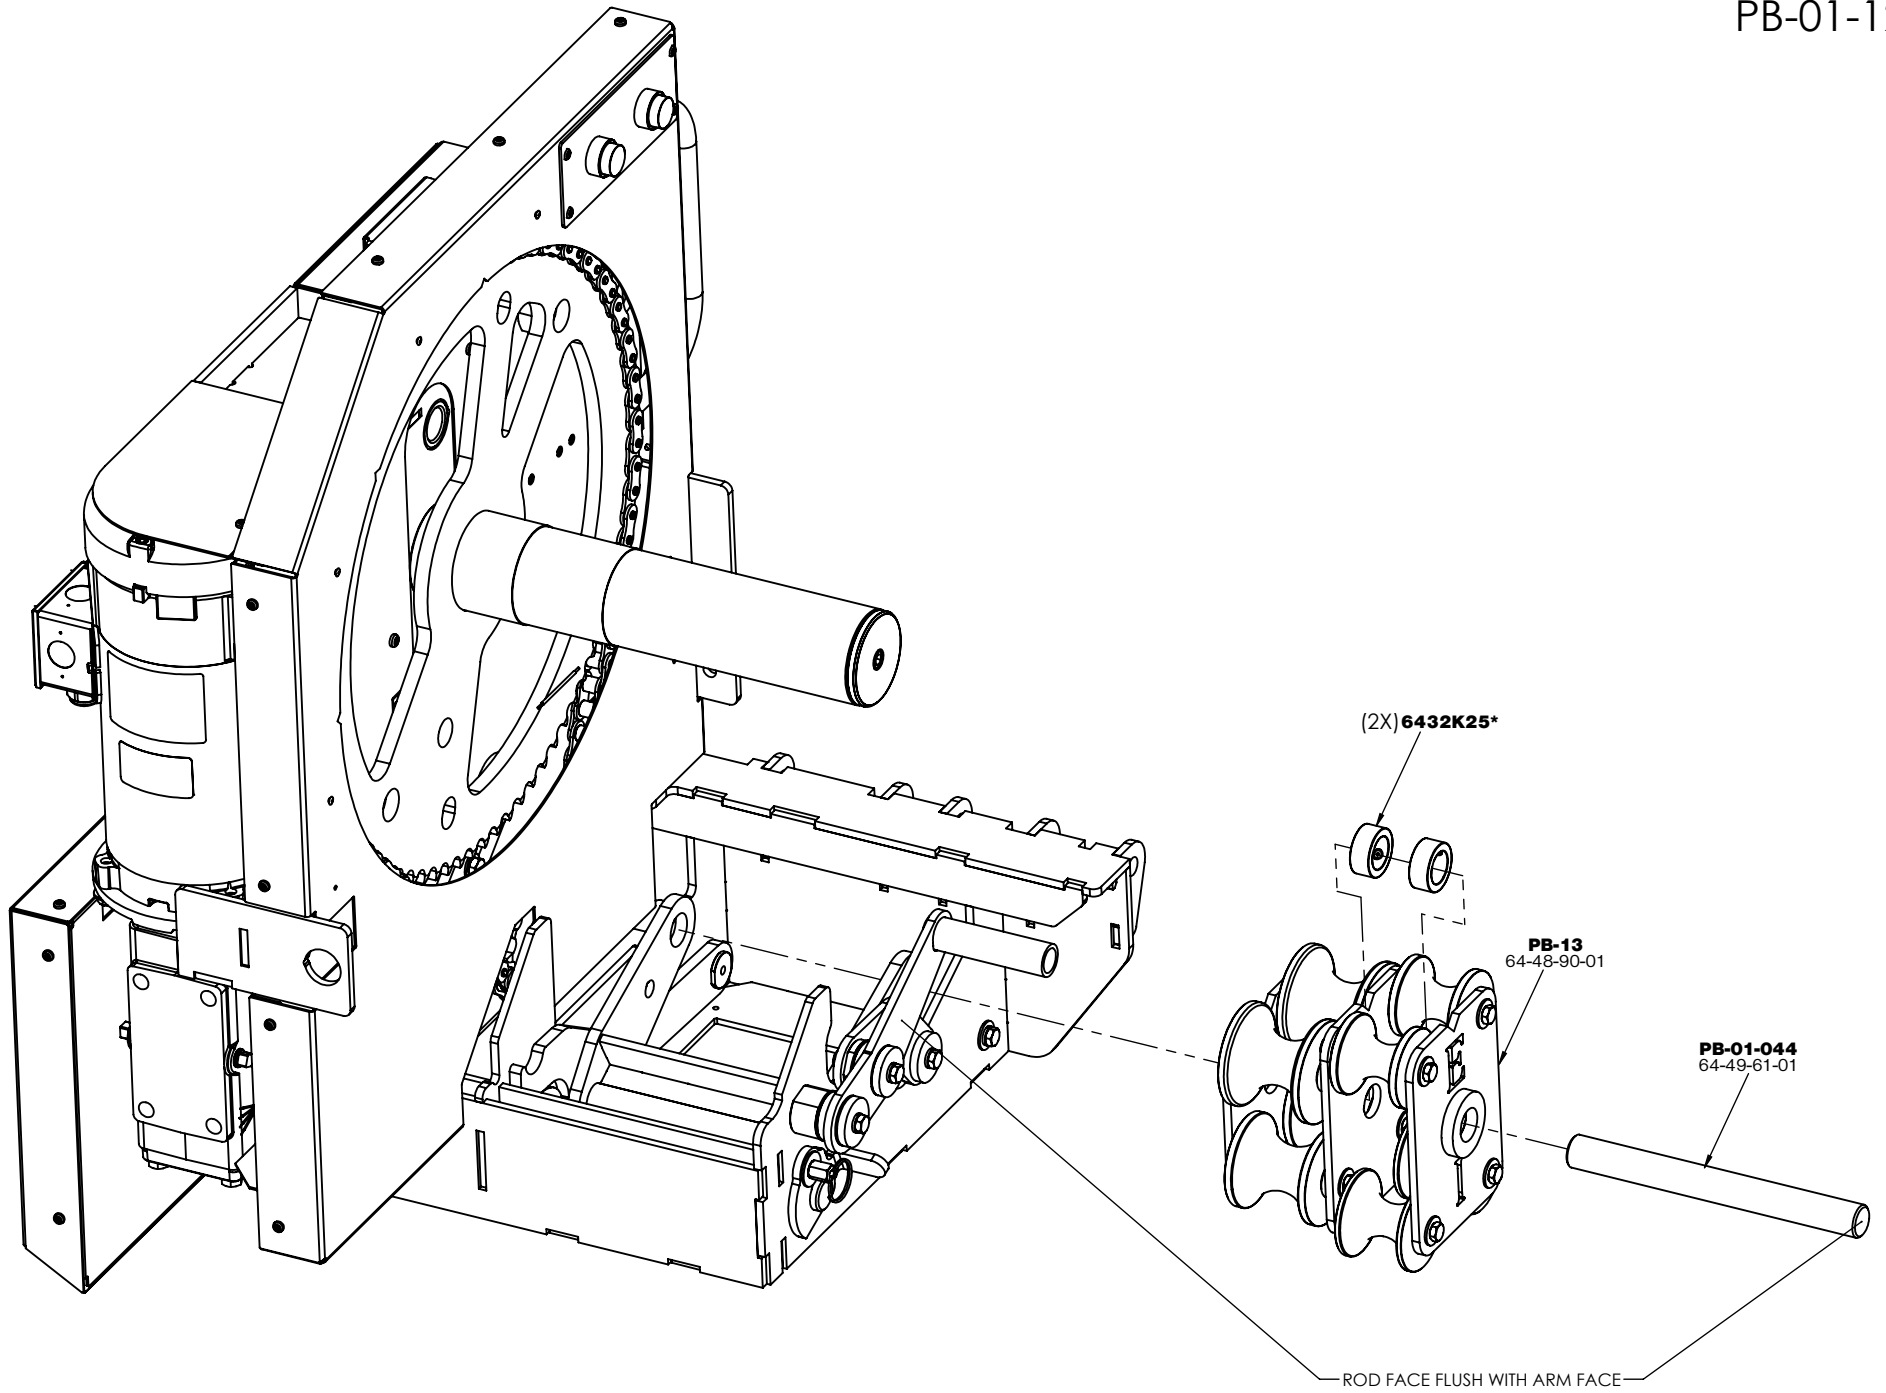

*McMaster Carr Part Number

SECTION A-A

(2X) **PB-1-060**
64-49-15-01

PB-1-023
64-49-13-01

(10X) **90272A827***
(8X) **90056A192***

(5X) 90272A827*

PB-01-021
64-49-16-01

MASTERLINK ACCESS FOR LARGE CHAIN

PB-01-5

*McMaster Carr Part Number

FRAME CUT AWAY SHOWING DRIVE SHAFT ASSEMBLY

FEED BEND RETURN
BUTTON WIRES THROUGH
TO FRONT

PB-72-027
67-60-39-01

CONNECT MOTOR CABLE
(NOT SHOWN)

(4X) **92115A228***

*McMaster Carr Part Number