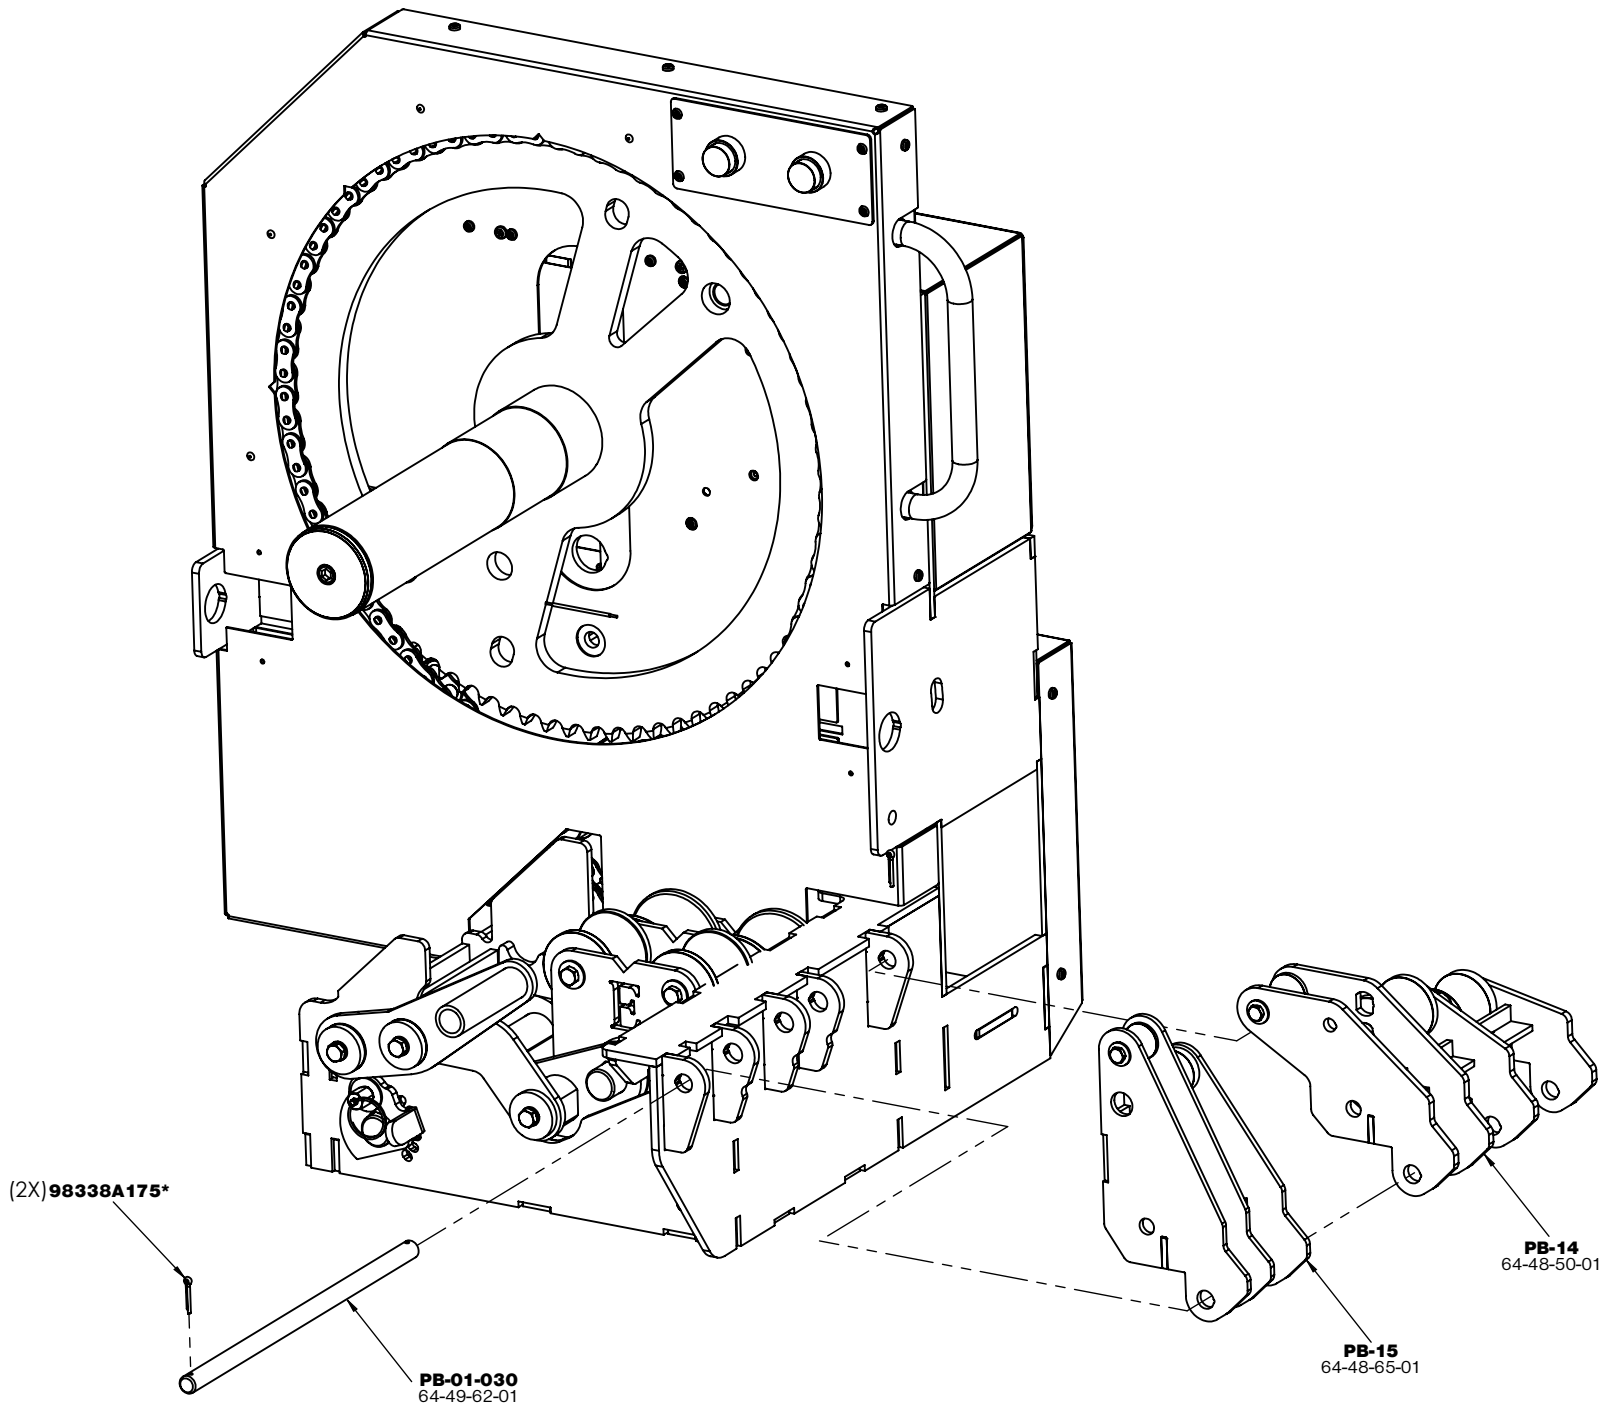

*McMaster Carr Part Number

SECTION A-A

(2X) **PB-1-060**
64-49-15-01

PB-1-023
64-49-13-01

(10X) **90272A827***
(8X) **90056A192***

(5X) 90272A827*

PB-01-021
64-49-16-01

MASTERLINK ACCESS FOR LARGE CHAIN

PB-01-5

*McMaster Carr Part Number

FRAME CUT AWAY SHOWING DRIVE SHAFT ASSEMBLY

FEED BEND RETURN
BUTTON WIRES THROUGH
TO FRONT

PB-72-027
67-60-39-01

CONNECT MOTOR CABLE
(NOT SHOWN)

(4X) **92115A228***

*McMaster Carr Part Number