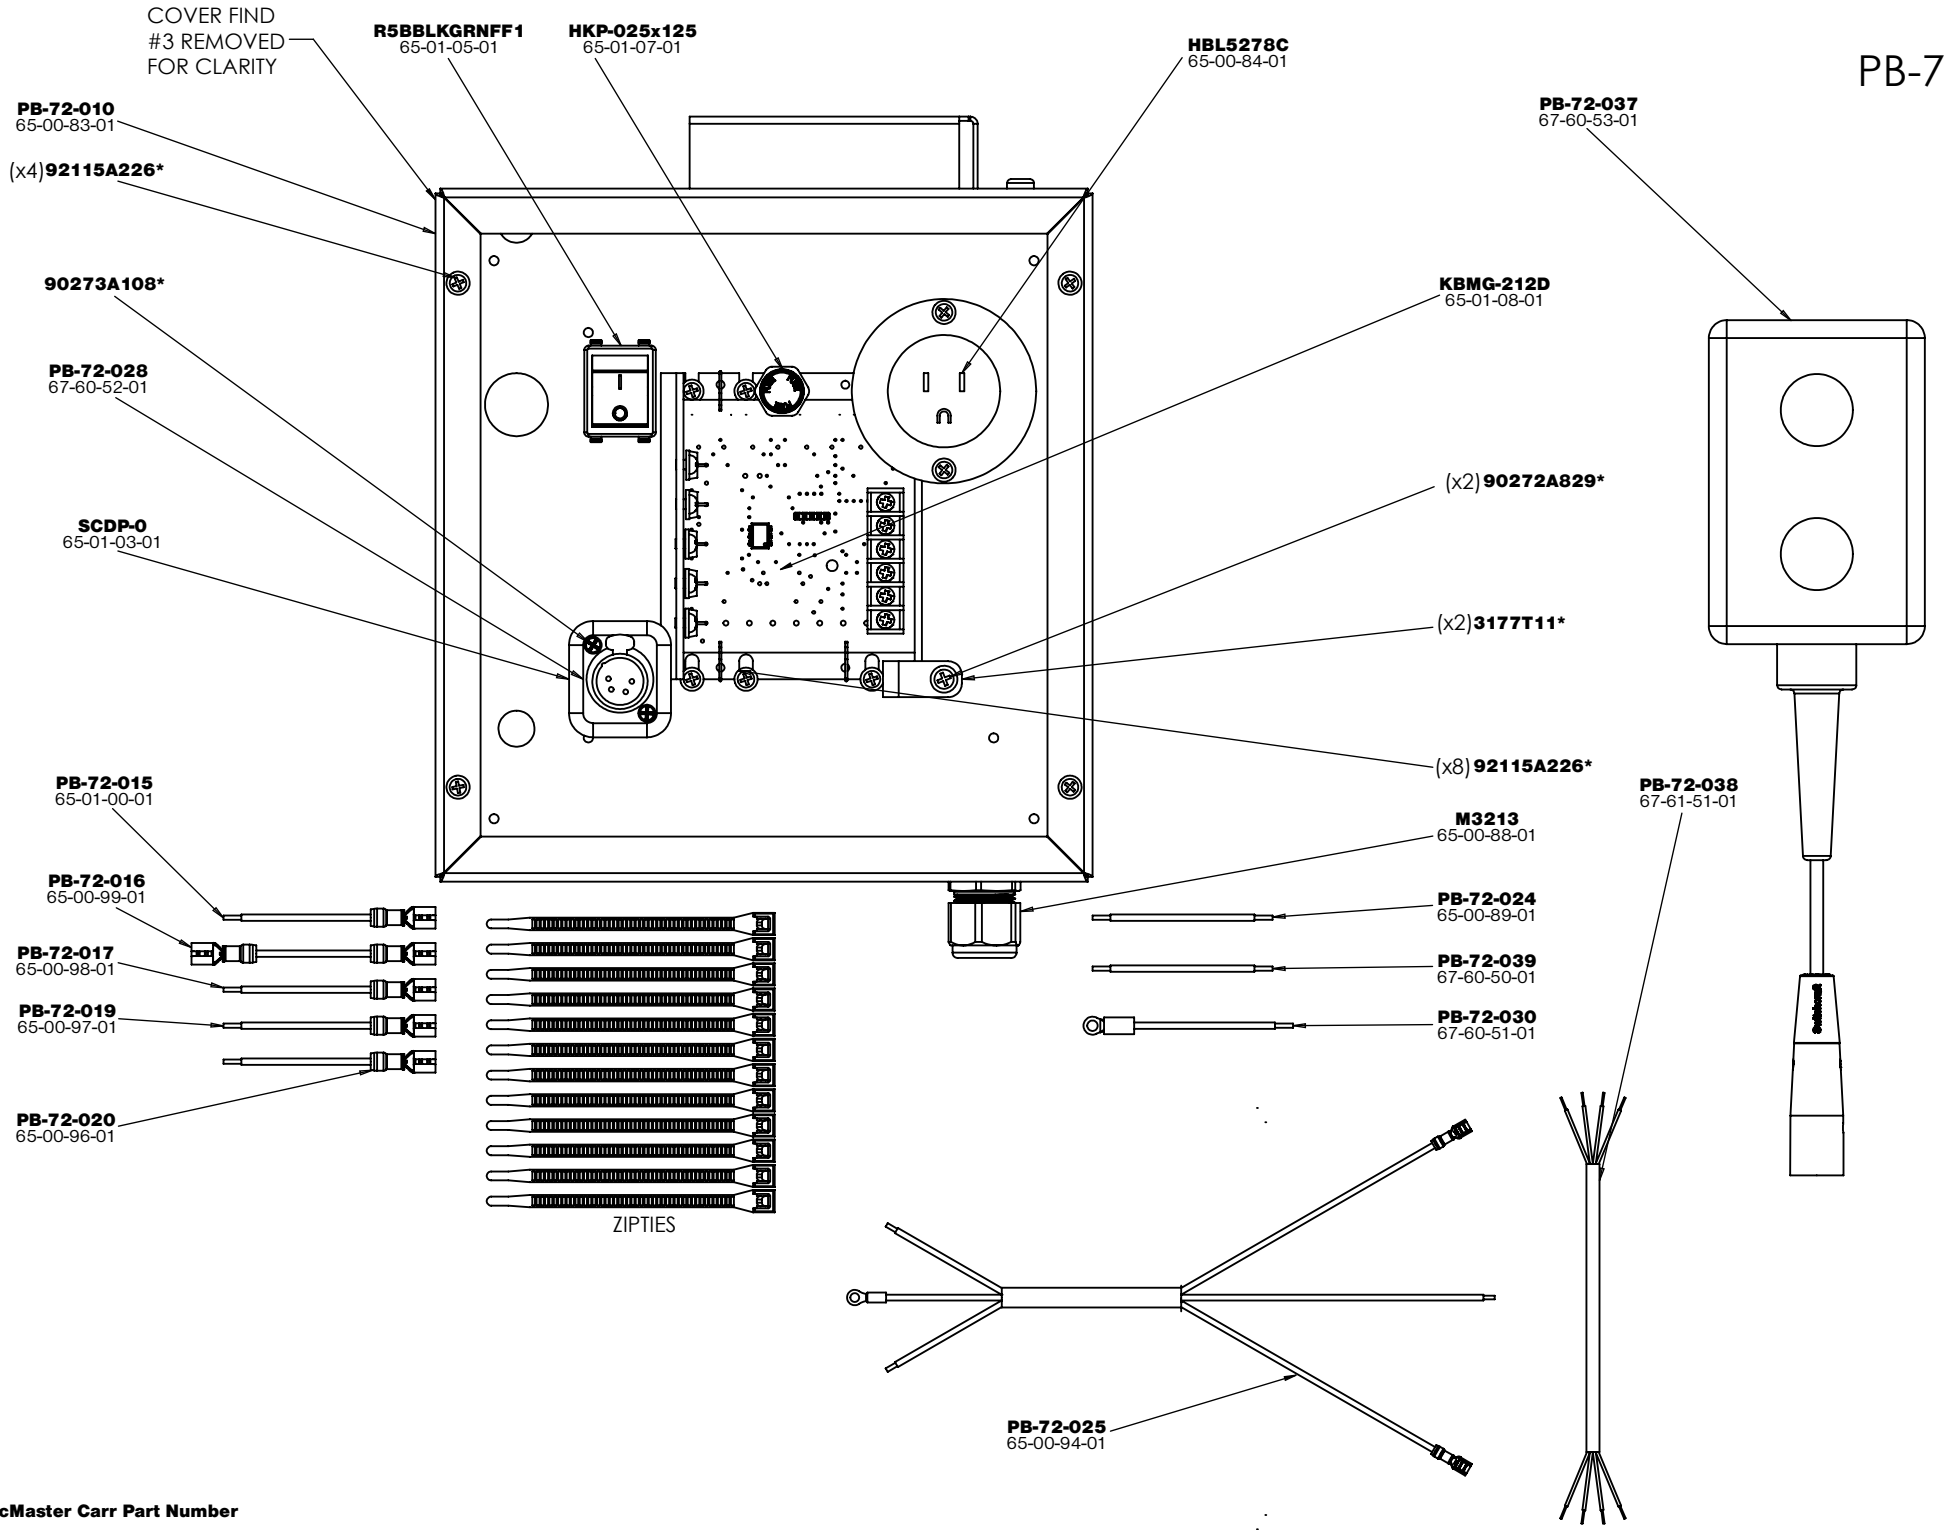

*McMaster Carr Part Number

SECTION A-A

(2X) **PB-1-060**
64-49-15-01

PB-1-023
64-49-13-01

(10X) **90272A827***
(8X) **90056A192***

(5X) 90272A827*

PB-01-021
64-49-16-01

MASTERLINK ACCESS FOR LARGE CHAIN

PB-01-5

*McMaster Carr Part Number

FRAME CUT AWAY SHOWING DRIVE SHAFT ASSEMBLY

FEED BEND RETURN
BUTTON WIRES THROUGH
TO FRONT

PB-72-027
67-60-39-01

CONNECT MOTOR CABLE
(NOT SHOWN)

(4X) **92115A228***

*McMaster Carr Part Number