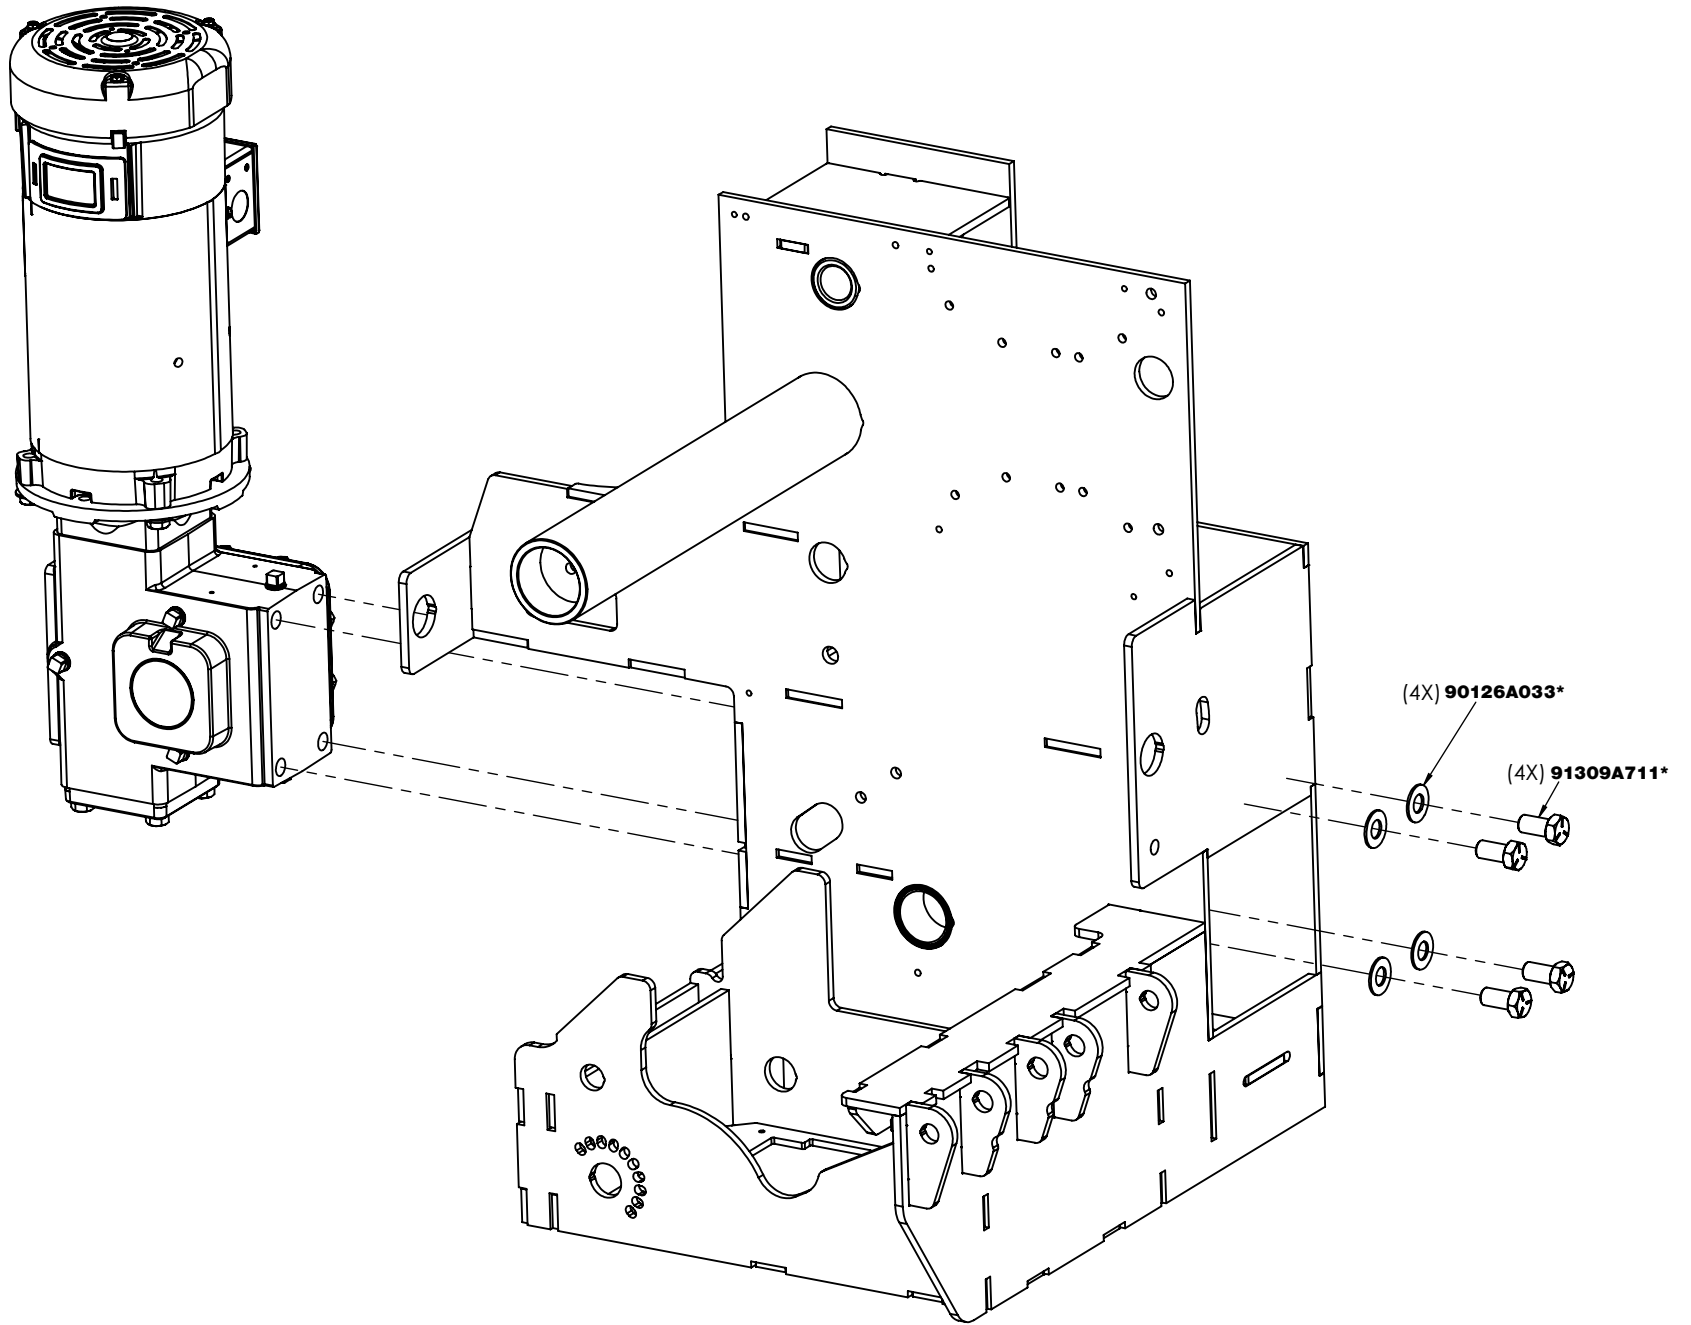

*McMaster Carr Part Number

SECTION A-A

(2X) **PB-1-060**
64-49-15-01

PB-1-023
64-49-13-01

(10X) **90272A827***
(8X) **90056A192***

(5X) 90272A827*

PB-01-021
64-49-16-01

MASTERLINK ACCESS FOR LARGE CHAIN

PB-01-5

*McMaster Carr Part Number

FRAME CUT AWAY SHOWING DRIVE SHAFT ASSEMBLY

FEED BEND RETURN
BUTTON WIRES THROUGH
TO FRONT

PB-72-027
67-60-39-01

CONNECT MOTOR CABLE
(NOT SHOWN)

(4X) **92115A228***

*McMaster Carr Part Number