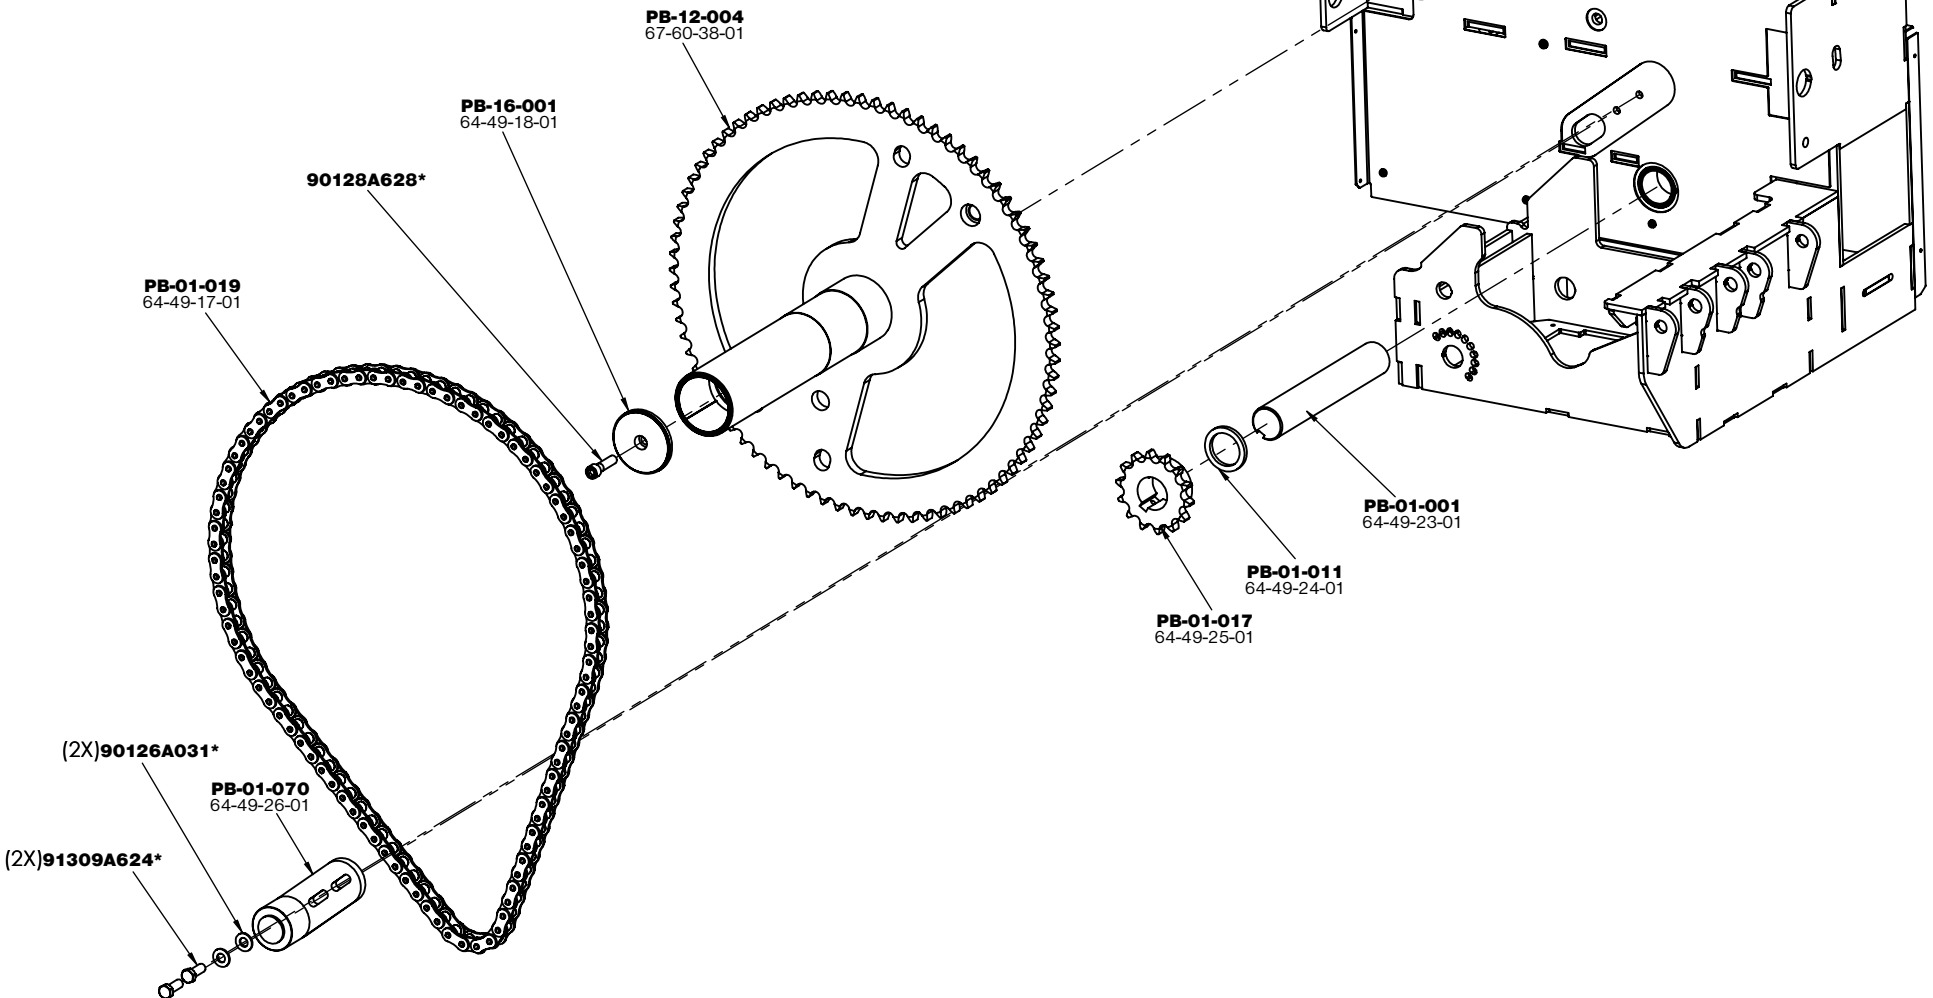

*McMaster Carr Part Number

SECTION A-A

(2X) **PB-1-060**
64-49-15-01

PB-1-023
64-49-13-01

(10X) **90272A827***
(8X) **90056A192***

(5X) 90272A827*

PB-01-021
64-49-16-01

MASTERLINK ACCESS FOR LARGE CHAIN

PB-01-5

*McMaster Carr Part Number

FRAME CUT AWAY SHOWING DRIVE SHAFT ASSEMBLY

FEED BEND RETURN
BUTTON WIRES THROUGH
TO FRONT

PB-72-027
67-60-39-01

CONNECT MOTOR CABLE
(NOT SHOWN)

(4X) **92115A228***

*McMaster Carr Part Number