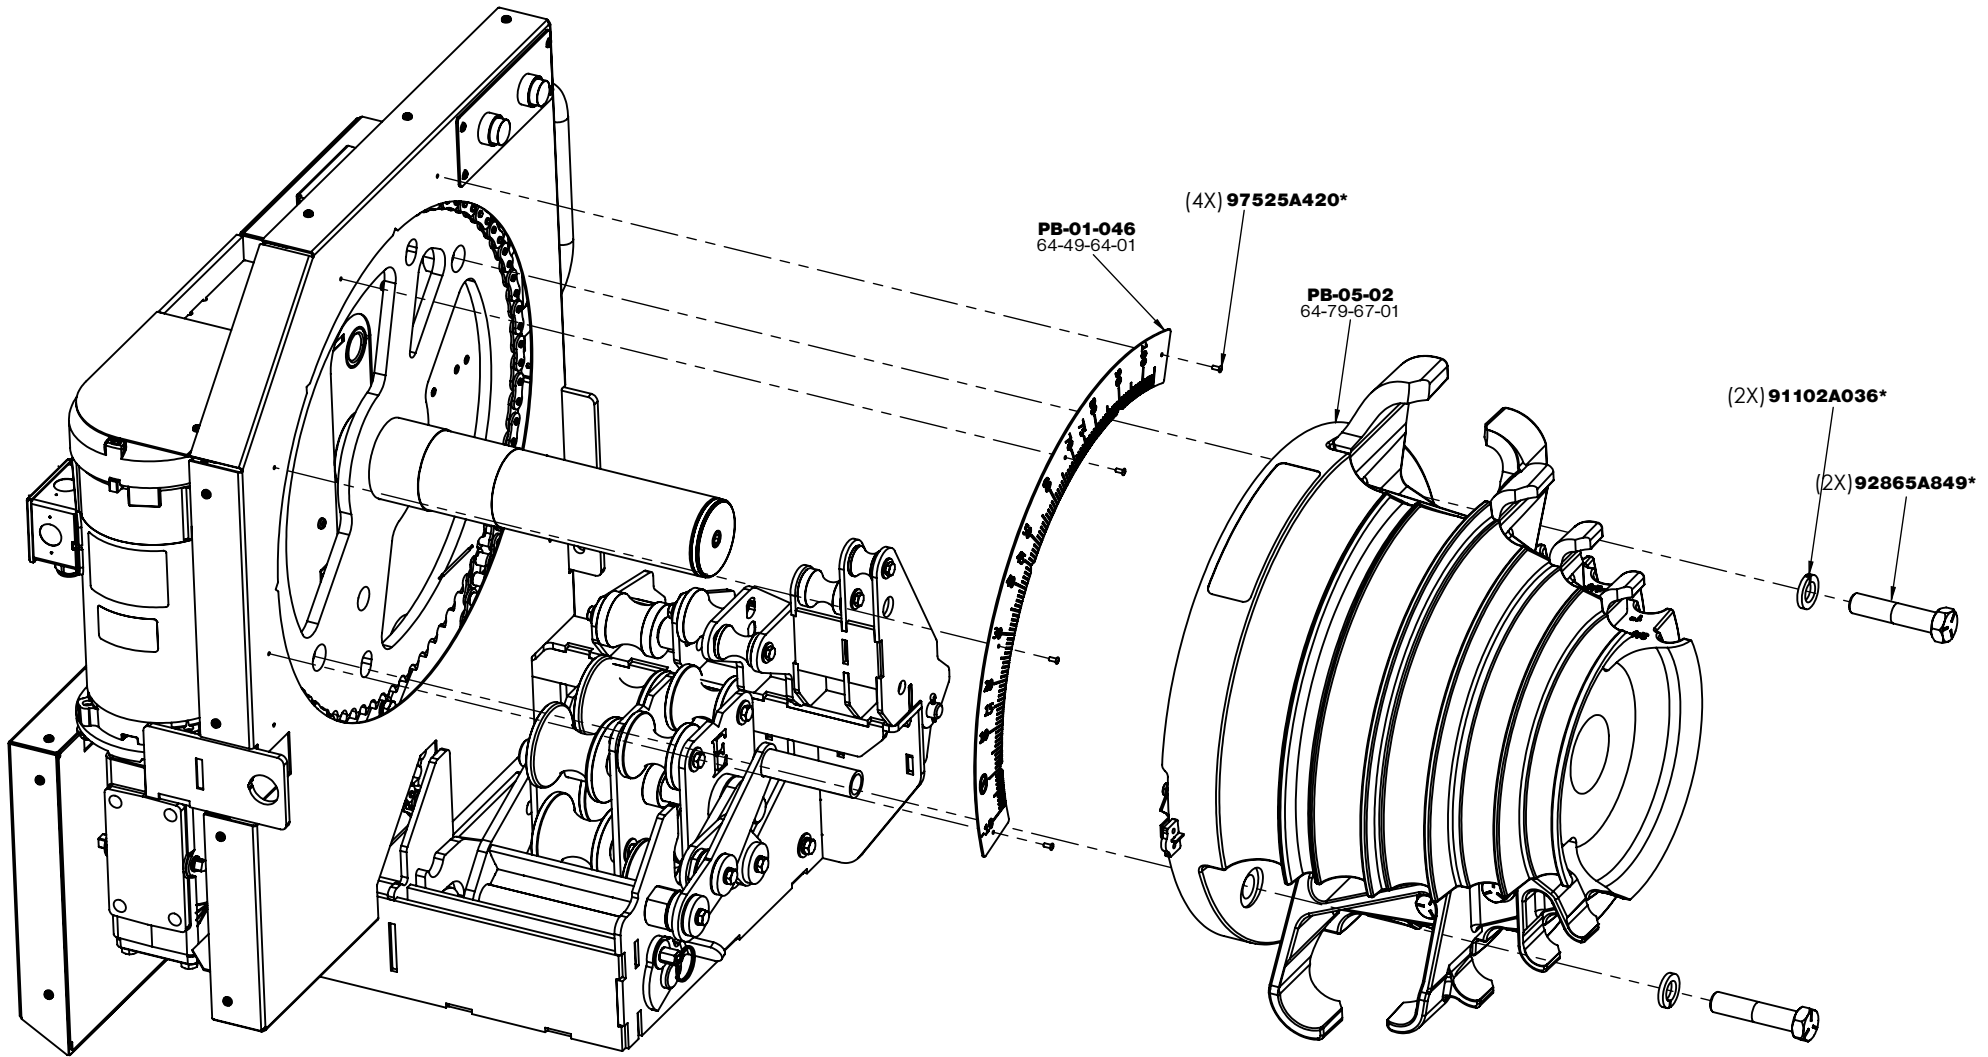

*McMaster Carr Part Number

SECTION A-A

(2X) **PB-1-060**
64-49-15-01

PB-1-023
64-49-13-01

(10X) **90272A827***
(8X) **90056A192***

(5X) 90272A827*

PB-01-021
64-49-16-01

MASTERLINK ACCESS FOR LARGE CHAIN

PB-01-5

*McMaster Carr Part Number

FRAME CUT AWAY SHOWING DRIVE SHAFT ASSEMBLY

FEED BEND RETURN
BUTTON WIRES THROUGH
TO FRONT

PB-72-027
67-60-39-01

CONNECT MOTOR CABLE
(NOT SHOWN)

(4X) **92115A228***

*McMaster Carr Part Number