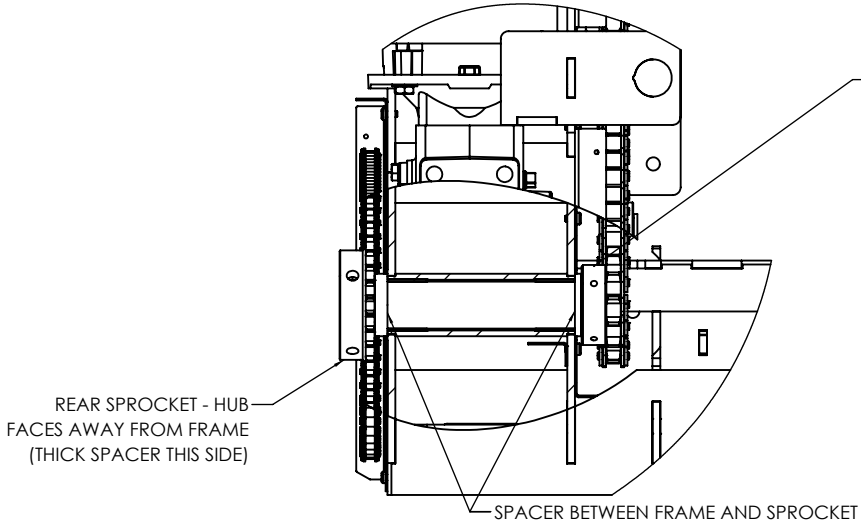

*McMaster Carr Part Number

SECTION A-A

(2X) **PB-1-060**
64-49-15-01

PB-1-023
64-49-13-01

(10X) **90272A827***
(8X) **90056A192***

(5X) 90272A827*

PB-01-021
64-49-16-01

MASTERLINK ACCESS FOR LARGE CHAIN

PB-01-5

*McMaster Carr Part Number

FRAME CUT AWAY SHOWING DRIVE SHAFT ASSEMBLY

FEED BEND RETURN
BUTTON WIRES THROUGH
TO FRONT

PB-72-027
67-60-39-01

CONNECT MOTOR CABLE
(NOT SHOWN)

(4X) **92115A228***

*McMaster Carr Part Number