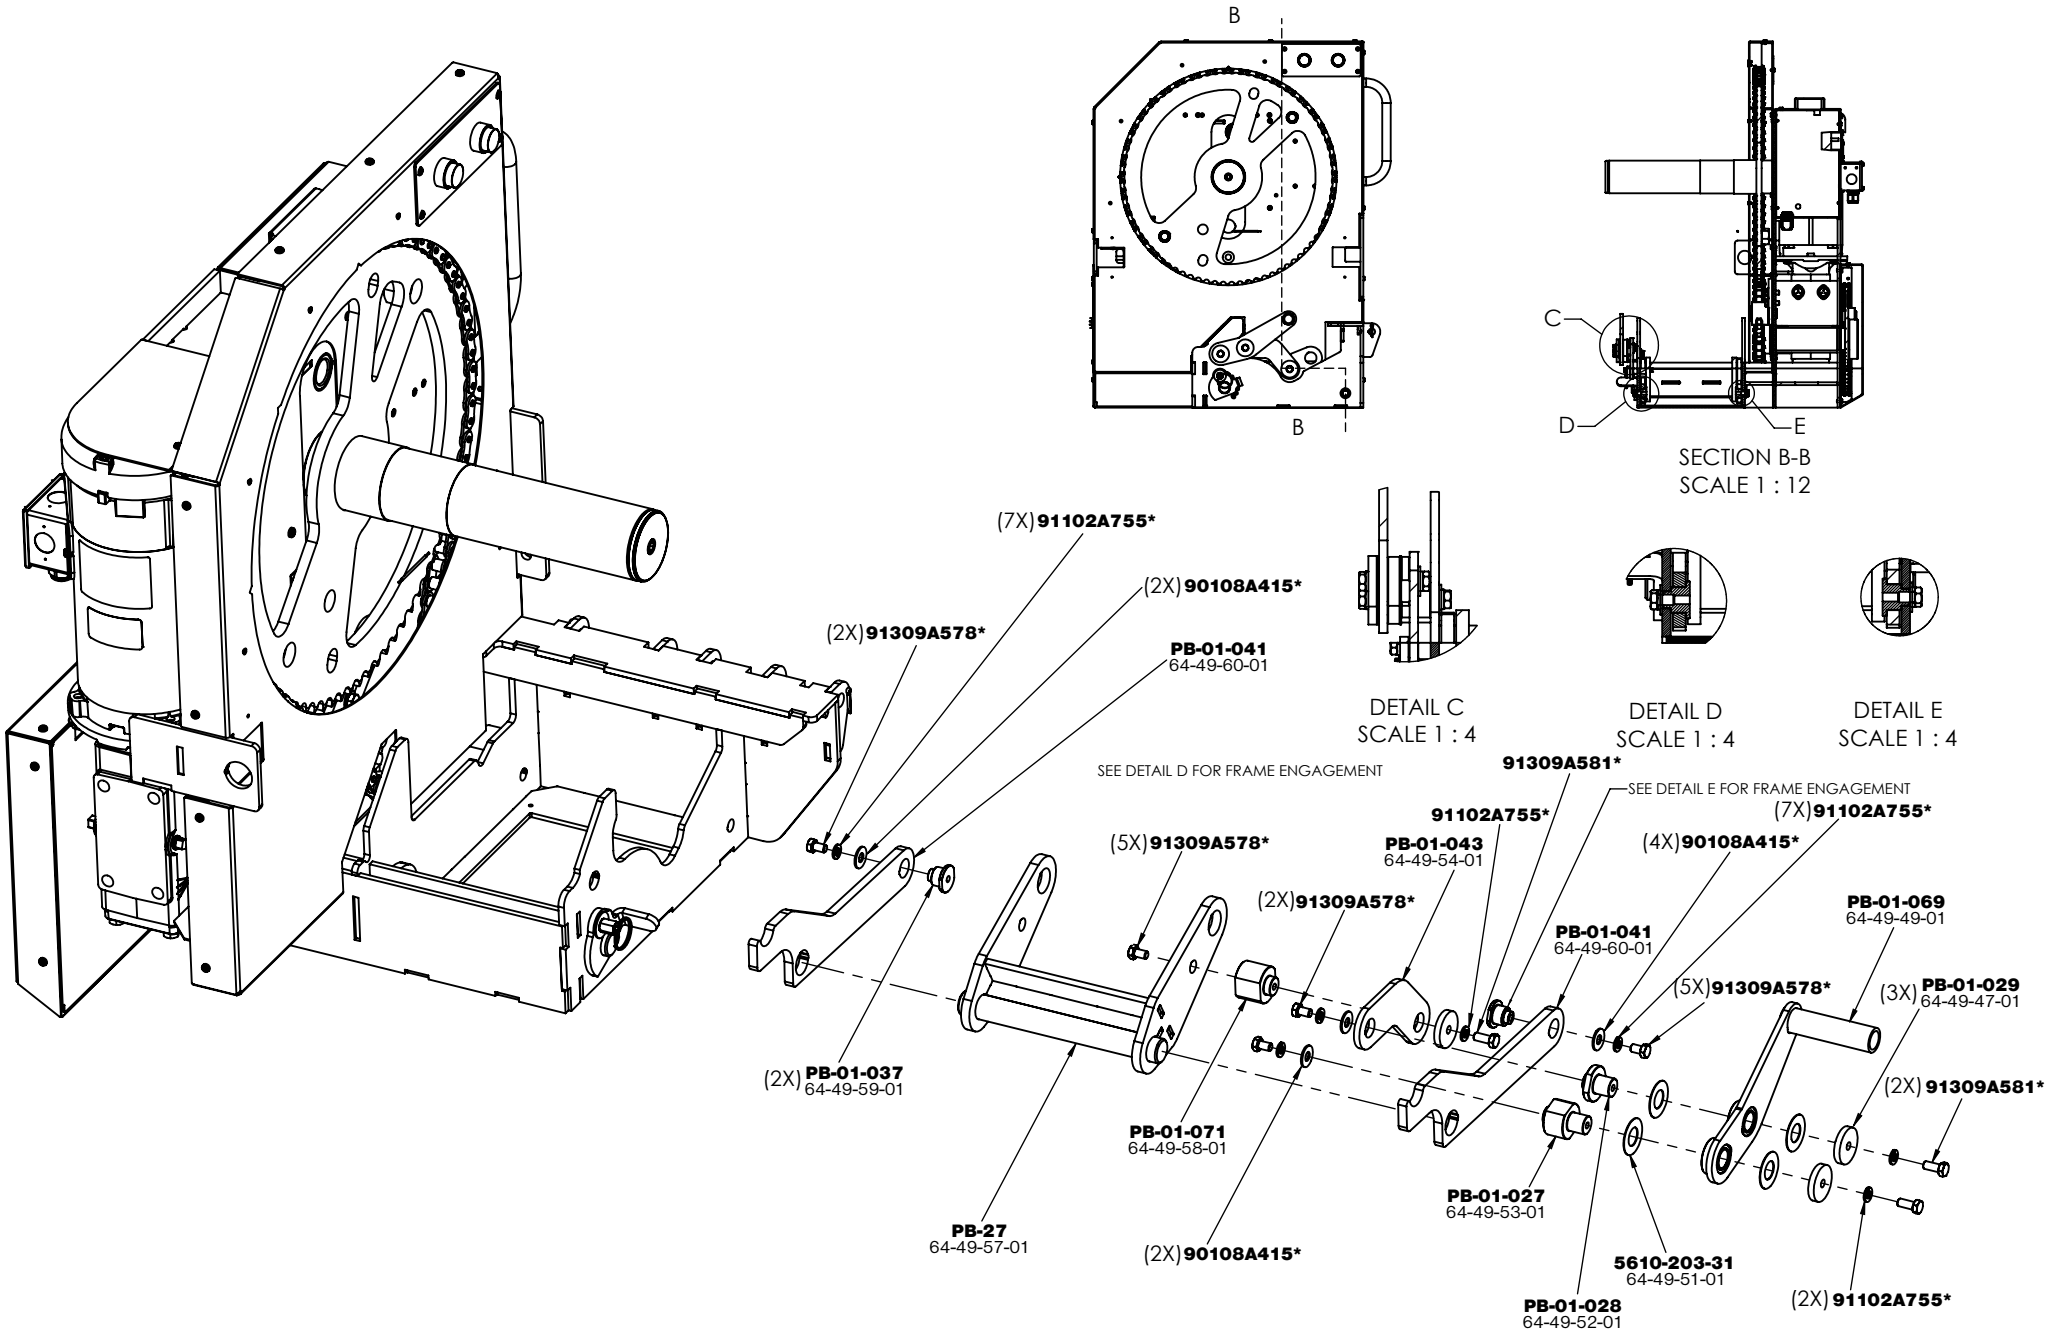

*McMaster Carr Part Number

SECTION A-A

(2X) **PB-1-060**
64-49-15-01

PB-1-023
64-49-13-01

(10X) **90272A827***
(8X) **90056A192***

(5X) 90272A827*

PB-01-021
64-49-16-01

MASTERLINK ACCESS FOR LARGE CHAIN

PB-01-5

*McMaster Carr Part Number

FRAME CUT AWAY SHOWING DRIVE SHAFT ASSEMBLY

FEED BEND RETURN
BUTTON WIRES THROUGH
TO FRONT

PB-72-027
67-60-39-01

CONNECT MOTOR CABLE
(NOT SHOWN)

(4X) **92115A228***

*McMaster Carr Part Number