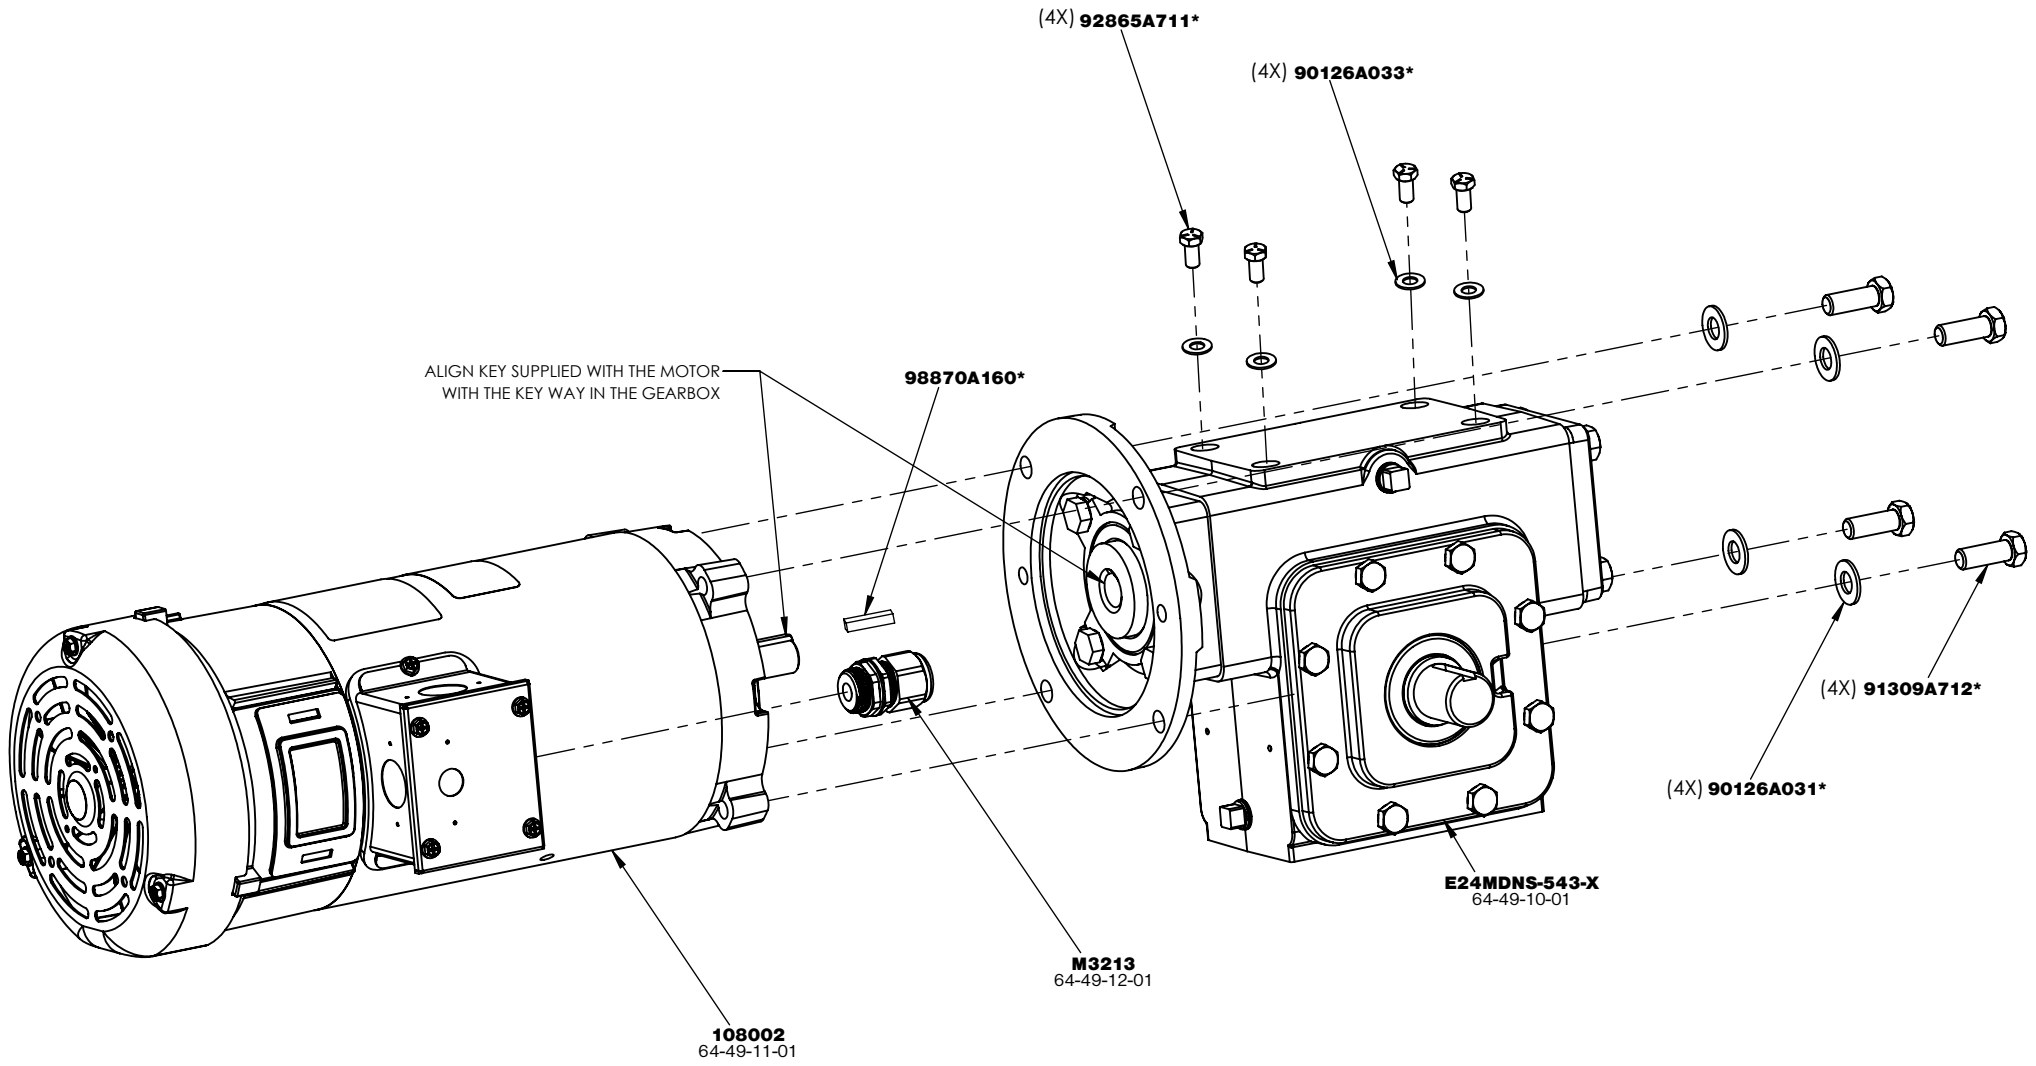

*McMaster Carr Part Number

SECTION A-A

(2X) **PB-1-060**
64-49-15-01

PB-1-023
64-49-13-01

(10X) **90272A827***
(8X) **90056A192***

(5X) 90272A827*

PB-01-021
64-49-16-01

MASTERLINK ACCESS FOR LARGE CHAIN

PB-01-5

*McMaster Carr Part Number

FRAME CUT AWAY SHOWING DRIVE SHAFT ASSEMBLY

FEED BEND RETURN
BUTTON WIRES THROUGH
TO FRONT

PB-72-027
67-60-39-01

CONNECT MOTOR CABLE
(NOT SHOWN)

(4X) **92115A228***

*McMaster Carr Part Number