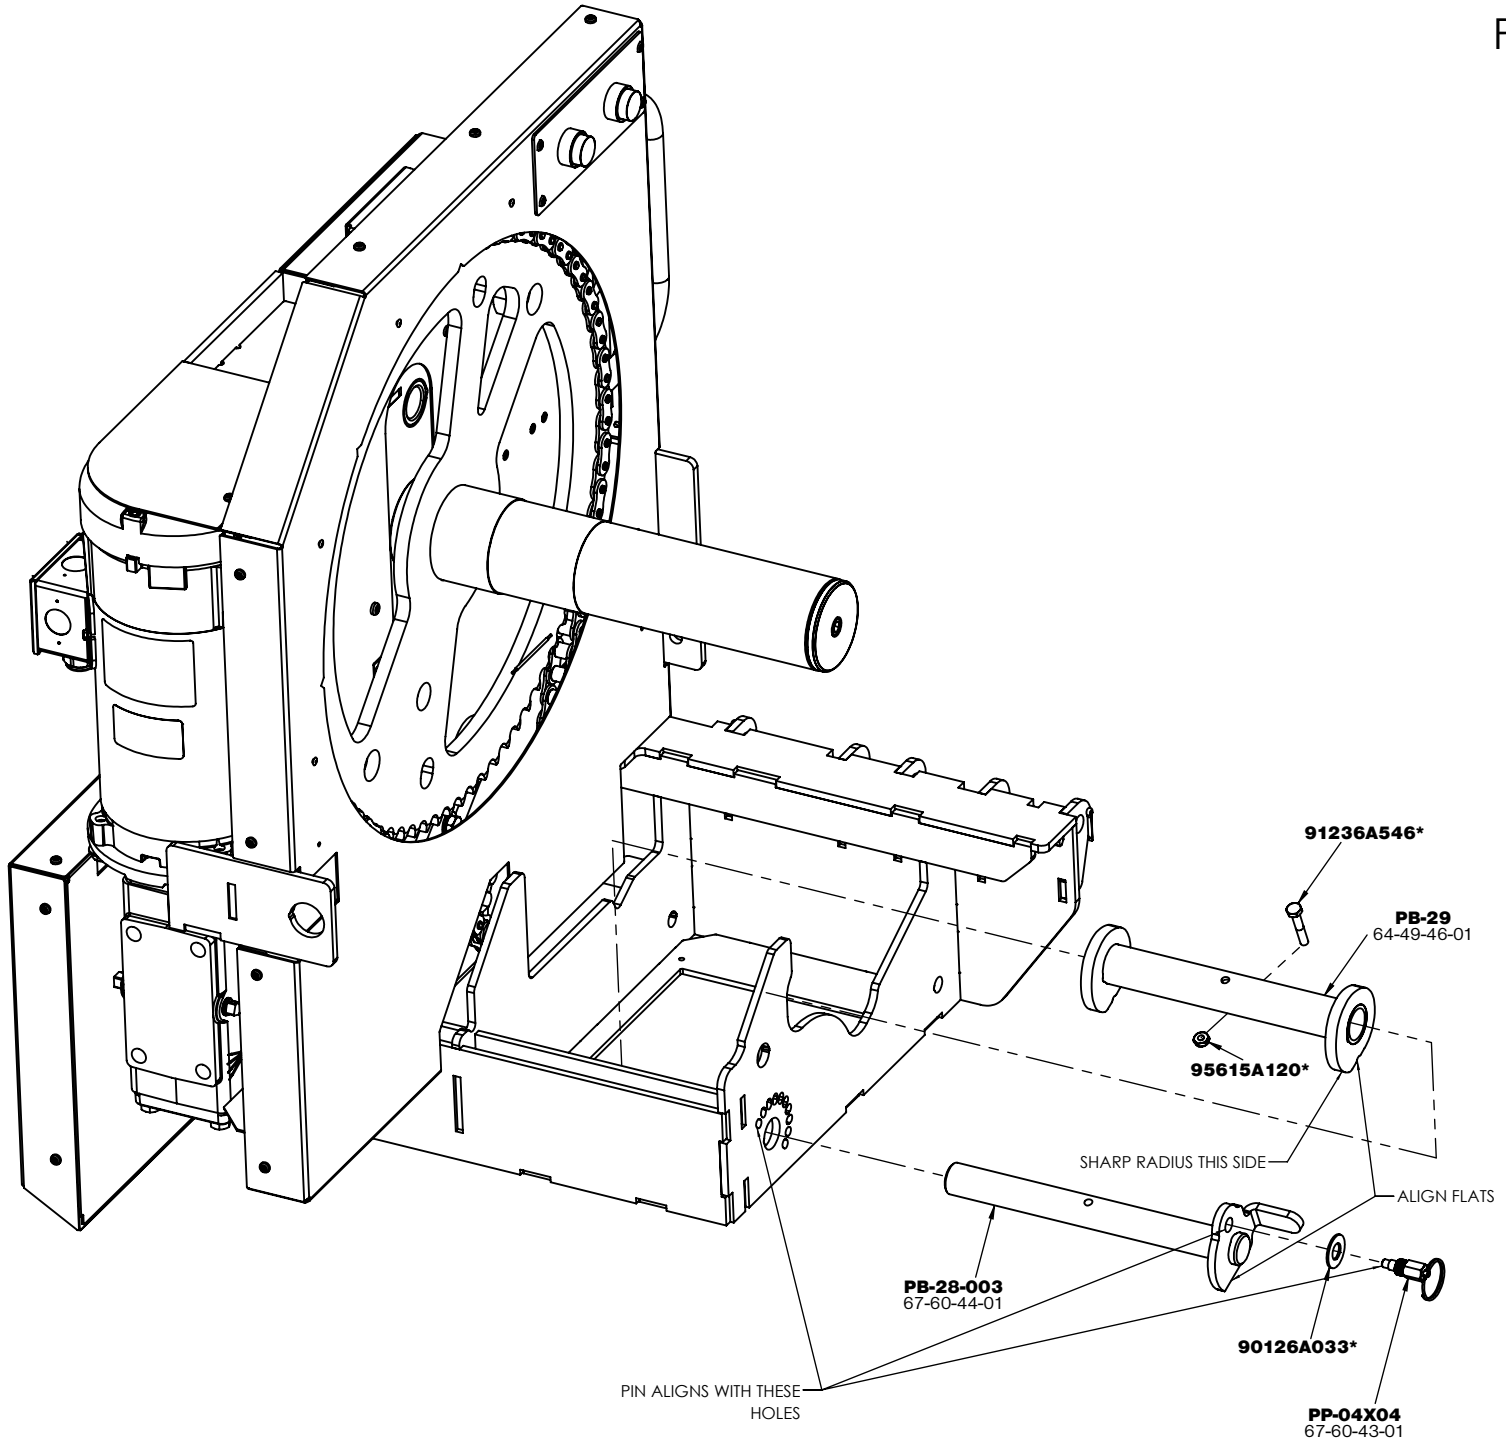

*McMaster Carr Part Number

SECTION A-A

(2X) **PB-1-060**
64-49-15-01

PB-1-023
64-49-13-01

(10X) **90272A827***
(8X) **90056A192***

(5X) 90272A827*

PB-01-021
64-49-16-01

MASTERLINK ACCESS FOR LARGE CHAIN

PB-01-5

*McMaster Carr Part Number

FRAME CUT AWAY SHOWING DRIVE SHAFT ASSEMBLY

FEED BEND RETURN
BUTTON WIRES THROUGH
TO FRONT

PB-72-027
67-60-39-01

CONNECT MOTOR CABLE
(NOT SHOWN)

(4X) **92115A228***

*McMaster Carr Part Number