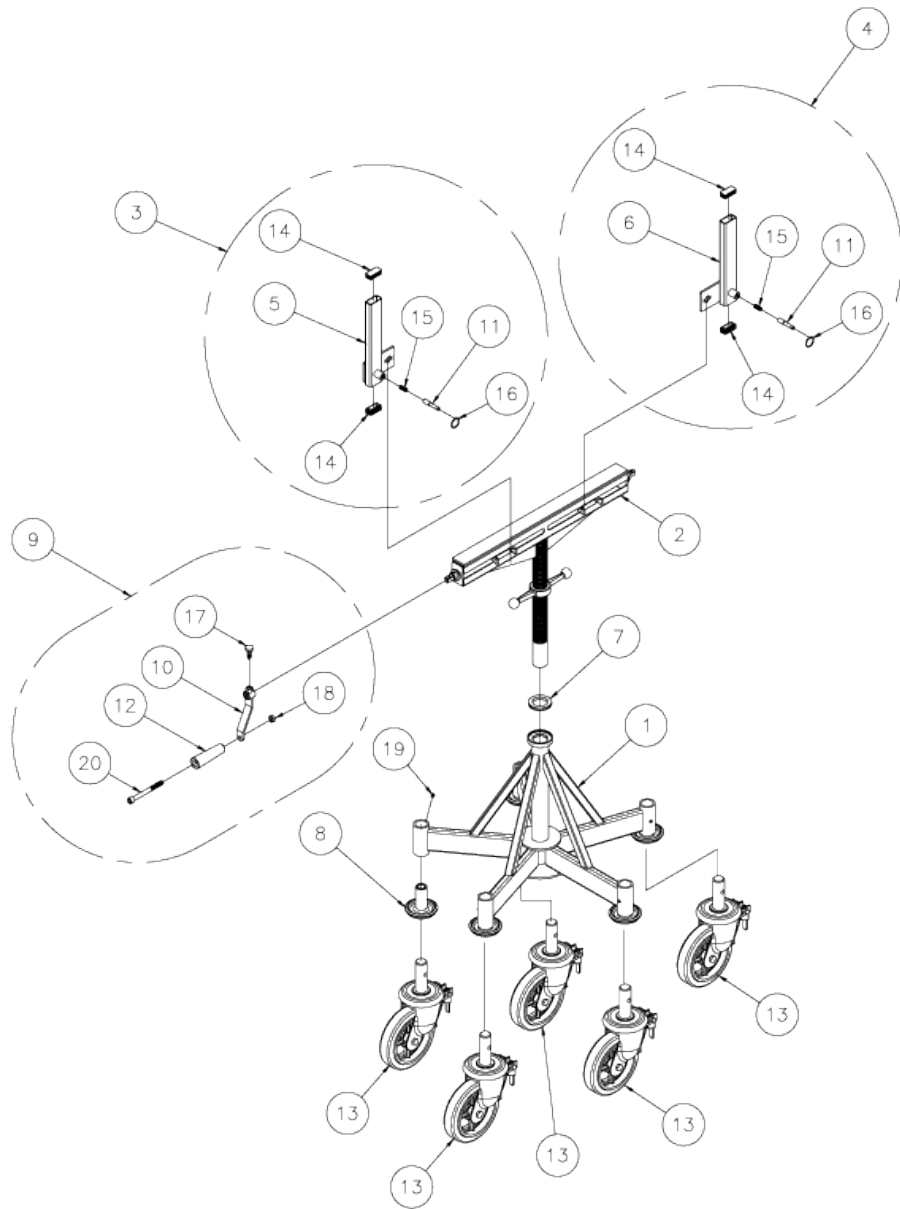

# BEAM JAX™ (781485)

Item	Part No.	Description	Qty
1	781459	BASE WELDMENT, MAX-JAX (5 LEG)	1
2	781490	BEAM JAX HEAD ASSEMBLY	1
3	781500	CLAMP, LEFT BEAM JAX	1
4	781501	CLAMP, RIGHT BEAM JAX	1
5	781504	CLAMP ARM WELDMENT, LEFT	1
6	781505	CLAMP ARM WELDMENT, RIGHT	1
7	781425	THRUST WASHER	1
8	781396	MAX JAX LEVELING PAD	5
9	784185	WINCH HANDLE ASSY, BEAM JAX	1
10	784186	WINCH HANDLE WLDMNT, BEAM JAX	1
11	782510	PLUNGER	2
12	780182	WINCH HANDLE SLEEVE	1
13	779023	CASTER, ROLLER WHEEL	5
14	779930	CAP, 1 X 2 RECT TUBE, BLK	4
15	776212	SPRING, #C0480-042-1250-M	2
16	775110	SPLIT-RING 1-1/4" NICK.PLTD.	2
17	774180	SPRING PLUNGER, 1/4 DIA	1
18	772358	NUT, HEX JAM LOCK 1/2-13	1
19	771460	SCREW, SHSS 3/8-16 X 3/8 CUP PT	5
20	771254	SCREW, SHCS 1/2-13 X 5	1