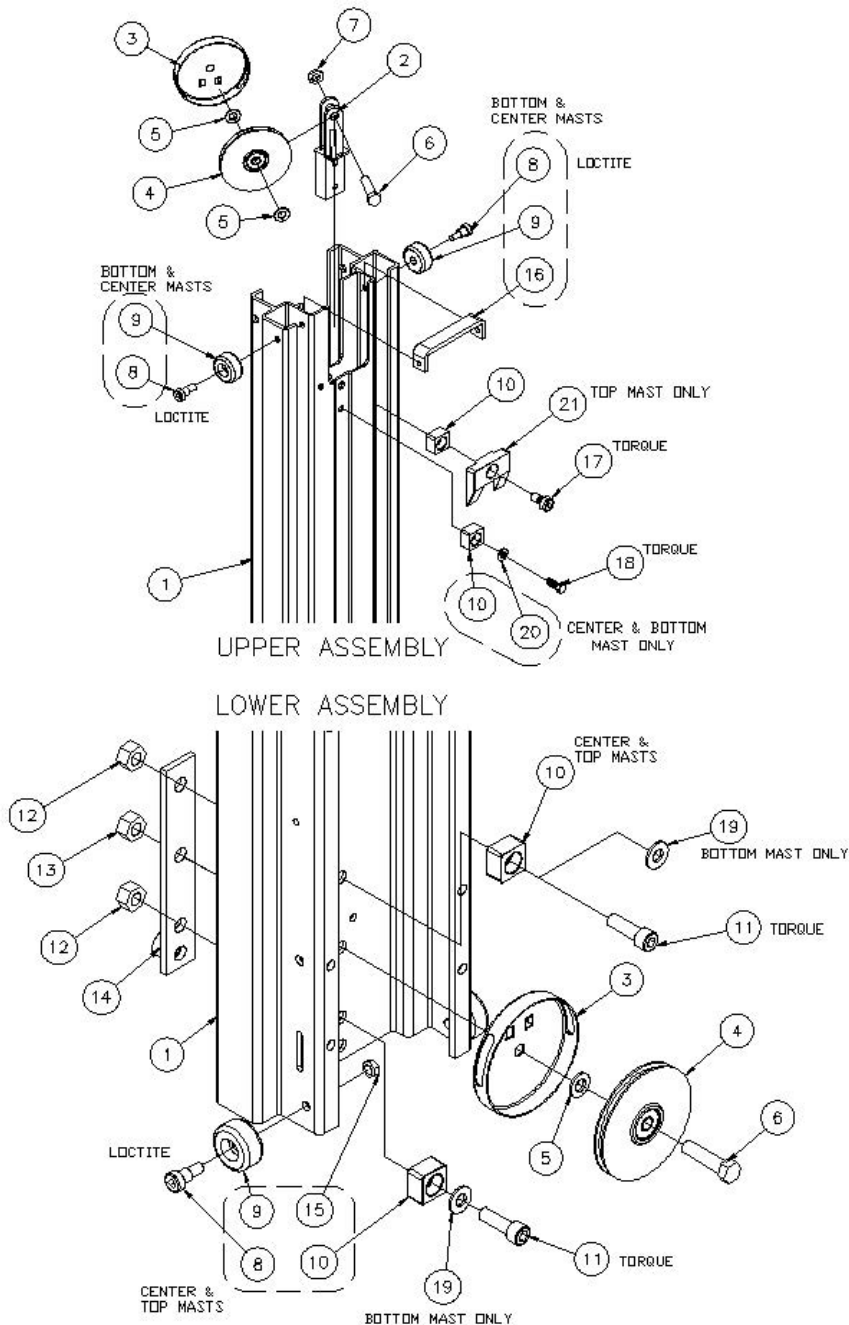

MAST ASSEMBLY

21	783694	*	STOP BLOCK WEDGE
20	773022	*	WASHER, FLAT 3/8 HARDENED
19	773060	*	FLAT WASHER 1/2
18	771107	1	SCREW, HHC 3/8-16 X 1
17	771258	1	SCREW, SHC 1/2-13 X 1
16	783849	*	TOP REINFORCEMENT BRACKET
15	772350	*	INSERT JAM LOCK NUT 3/8UNC
14	783503	1	BACKING PLATE WELDMENT
13	772800	1	INSERT LOCK NUT 12mm
12	772357	2	INSERT LOCK NUT 1/2UNC
11	771257	2	SHCS 1/2UNC X 1-1/2
10	783575	*	MAST STOP BLOCK
9	783540	*	MAST ROLLER
8	771350	*	SHOULDER BOLT 1/2 x 1/2
7	772505	1	JAM LOCK NUT 12mm
6	771161	2	HEX HEAD BOLT 12mm X 40mm
5	773096	3	WASHER, FLAT M12
4	783812	2	PULLEY ASSEMBLY
3	783536	2	PULLEY GUARD
2	783537	1	PULLEY MOUNT
1	783808	1	MAST
Item	Part No.	Qty	Description
Parts List