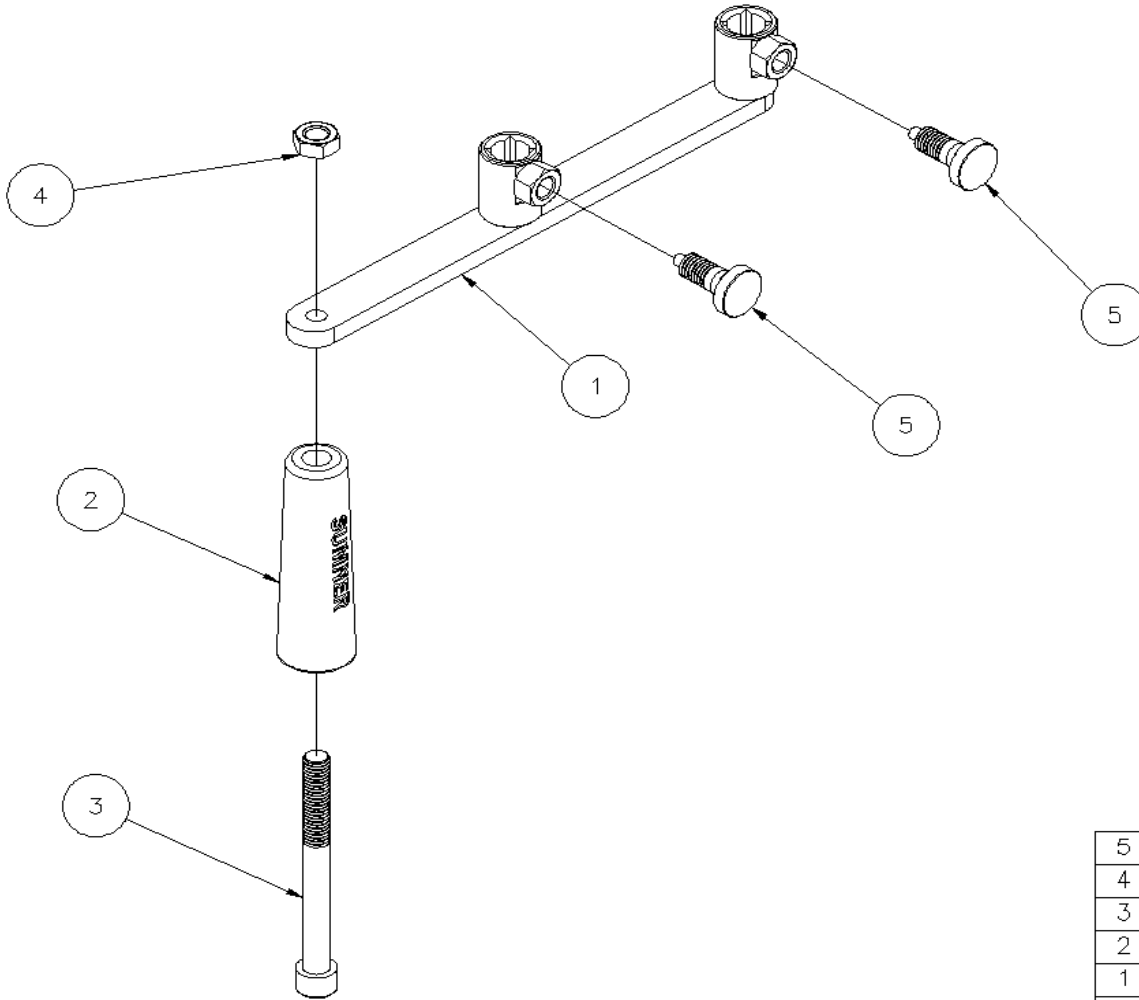

785398 – WINCH HANDLE ASSEMBLY 2 - SPEED, CB LIFT

5	774180	2	SPRING PLUNGER, 1/4 DIA.
4	772358	1	NUT, INSERT JAM 1/2-13
3	771254	1	SCREW, SHC 1/2-13 x 5
2	780182	1	WINCH HANDLE SLEEVE
1	785399	1	WINCH HANDLE WELDMENT, 2-SPEED WINCH
Item	Part No.	Qty	Description
Parts List