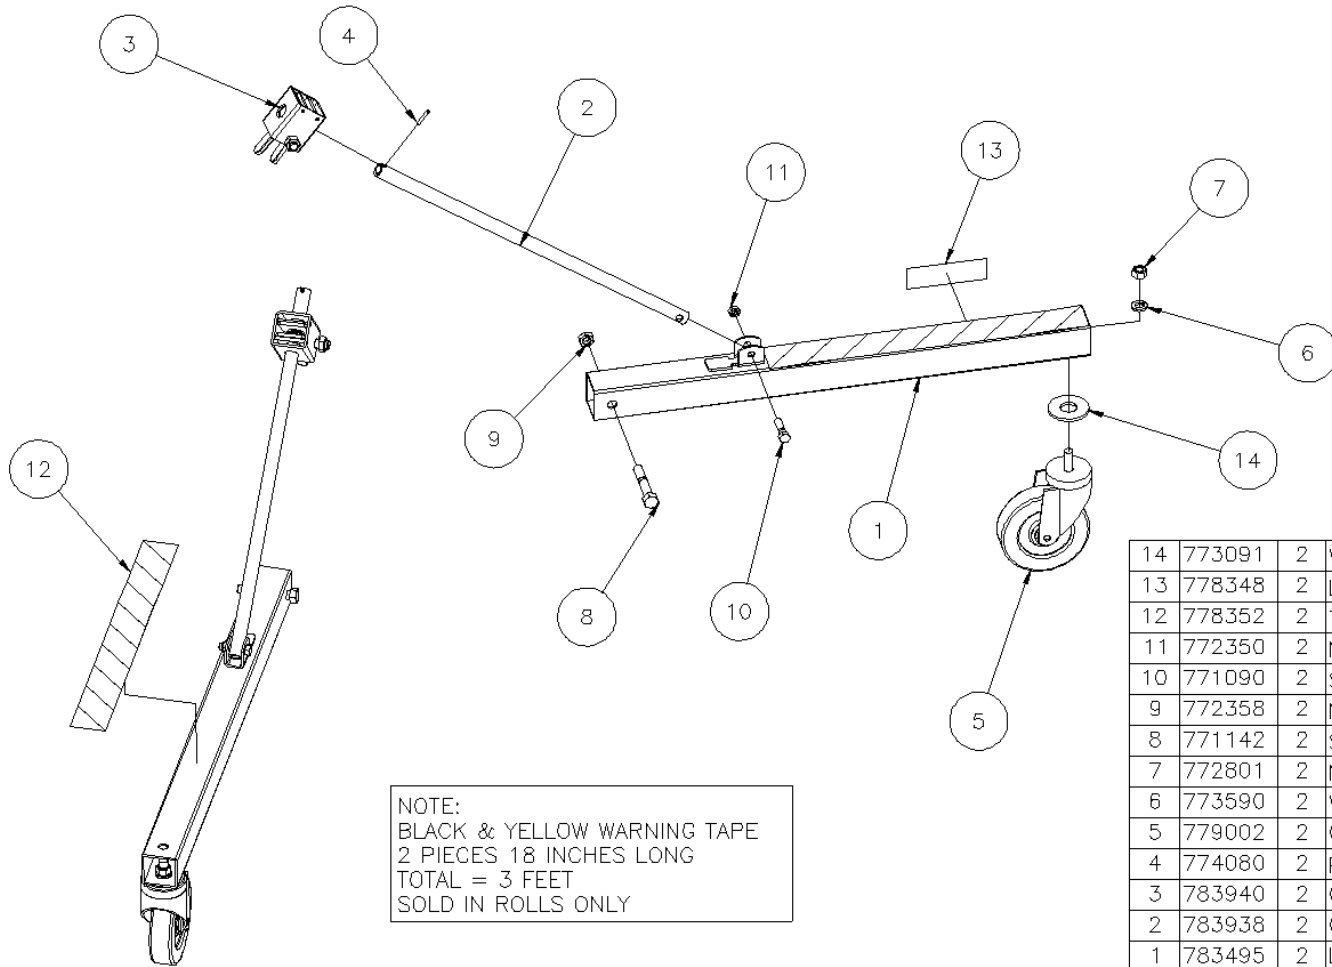

# 785380 - WINCH ASSEMBLY, 2-SPEED

Parts List			
Item	Part No.	Qty	Description
1	785381	1	SIDE PLATE ASSEMBLY - LH, WINCH 2-SPEED
2	785382	1	SIDE PLATE ASSEMBLY - RH, WINCH 2-SPEED
3	785395	1	WINCH COVER, RH WINCH 2-SPEED
4	785396	1	WINCH COVER, LH WINCH 2-SPEED
5	780251	1	RACHET DOG SPACER WJ-55
6	780202	1	LOAD DRUM FINAL WLDMT/ASSY
7	780204	1	LOAD DRUM PINION WJ-5
8	784501	1	SHAFT, LO SPEED PINION, SQ END
9	780207	1	IDLER GEAR ASSEMBLY
10	785393	1	LOW SPEED DRIVE SHAFT, 2-SPEED WINCH
11	785391	1	HI-SPEED DRIVE SHAFT WLDMT, 2-SPEED WINCH
12	780212	1	PLATE, OUTER BRAKE DISC WJ-15
13	784498	1	PLATE, INNER BRAKE DISC, NL
14	780214	1	BRAKE RACHET WJ-17
15	780215	2	BRONZE BRZKE DISC WJ-18
16	780217	1	LOAD RACHET DOG WJ-20
17	780221	1	SPREADER BAR WJ-24
18	780225	1	LOAD DRUM PINION SPACER WJ-28
19	785398	1	WINCH HANDLE ASSEMBLE, 2-SPEED WINCH
20	780612	1	RACHET STUD CS-49
21	773042	4	WASHER, FLAT 5/16
22	772350	1	NUT, INSERT JAM 3/8-16
23	772502	1	NUT, INSERT JAM 5/16-18
24	772375	2	NUT, INSERT LOCK 5/8-18
25	771051	1	SCREW, HHC 5/16-18 X 6
26	771288	2	SCREW, FHM 1/4-20 X 1-3/4
27	771290	3	SCREW, FHM 1/4-20 X 2-1/4
28	780496	1	SCREW, SHOULDER MODIFIED CS-51
29	774075	1	KEY #606 3/16" X 3/4"
30	783621	1	RACHET DOG SPRING
31	773045	2	SHIM, STEEL 1 ID X 1-1/2 OD X .125 THK.

# 783939 – OUTRIGGER ASSEMBLY

NOTE:  
 BLACK & YELLOW WARNING TAPE  
 2 PIECES 18 INCHES LONG  
 TOTAL = 3 FEET  
 SOLD IN ROLLS ONLY

14	773091	2	WASHER, FLAT 7/8" USS PLT'D.
13	778348	2	LABEL, LOWER STAB'LZR LEGS
12	778352	2	TAPE, 2" B/Y CAUTION STRIPE
11	772350	2	NUT, INSERT JAM 3/8-16
10	771090	2	SCREW, HHC 3/8-16 X 1-1/2
9	772358	2	NUT, INSERT JAM 1/2-13
8	771142	2	SCREW, HHC 1/2-13 X 3
7	772801	2	NUT, HEX 12MM PLT'D.
6	773590	2	WASHER, LOCK 1/2"
5	779002	2	CASTER, 125 X 32 12MM STEM
4	774080	2	PIN, ROLL 3/16 X 1
3	783940	2	OUTRIGGER LOCK ASSEMBLY
2	783938	2	OUTRIGGER SUPPORT TUBE, 2500
1	783495	2	LEG WELDMENT, OUTRIGGER GALV
Item	Part No.	Qty	Description
Parts List			