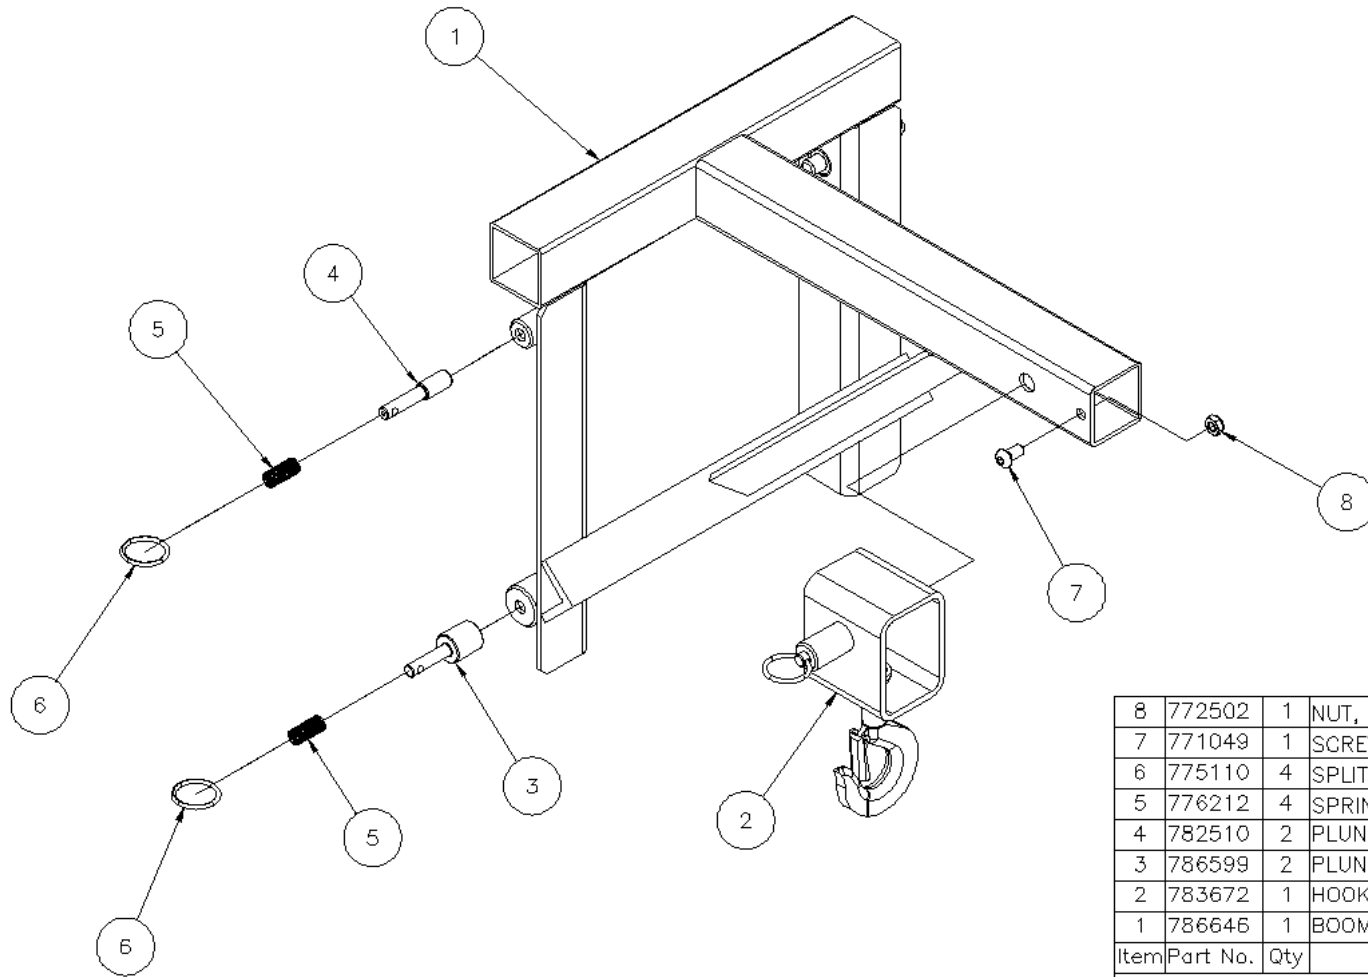

786645 - BOOM ASSEMBLY

8	772502	1	NUT, INSERT JAM 5/16-18
7	771049	1	SCREW, BHC 5/16-18 X 5/8
6	775110	4	SPLIT RING, 1-1/4" NICKLE PLTD.
5	776212	4	SPRING, #DWC-042-G-9
4	782510	2	PLUNGER
3	786599	2	PLUNGER, CB LIFT
2	783672	1	HOOK BLOCK ASSEMBLY
1	786645	1	BOOM WELDMENT, CB LIFT
Item	Part No.	Qty	Description
Parts List