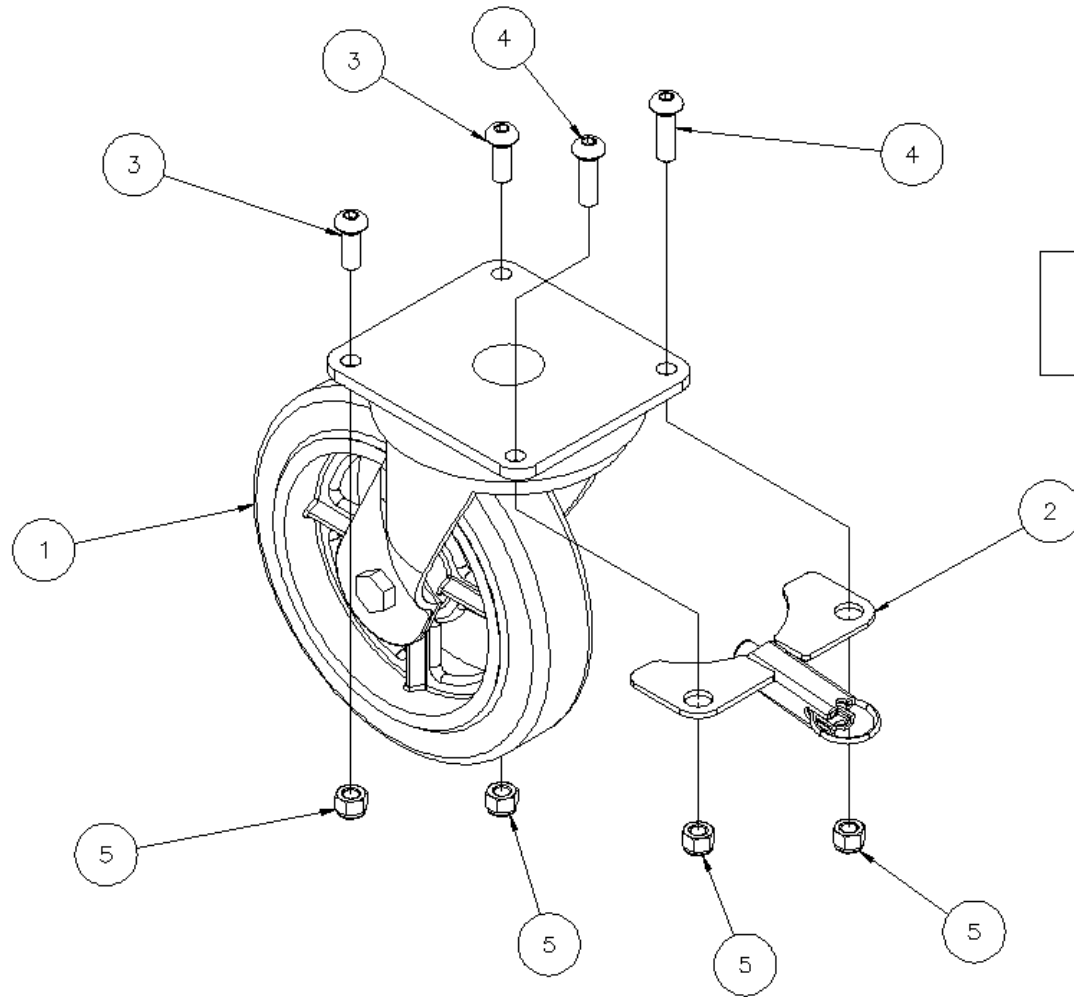

786635 - CASTER KIT, SWIVEL W/ SIDE BRAKE 8x2

(2) CASTERS PER KIT

5	772355	8	NUT, INSERT LOCK 3/8-16
4	771267	4	SCREW, BHC 3/8-16 X 1-1/4
3	771266	4	SCREW, BHC 3/8-16 X 1
2	785350	2	SWIVEL LOCK ASSEMBLY, GANTRY CASTER
1	779046	2	CASTER, SWIVEL W/SIDE BRAKE 8 X 2
Item	Part No.	Qty	Description
Parts List