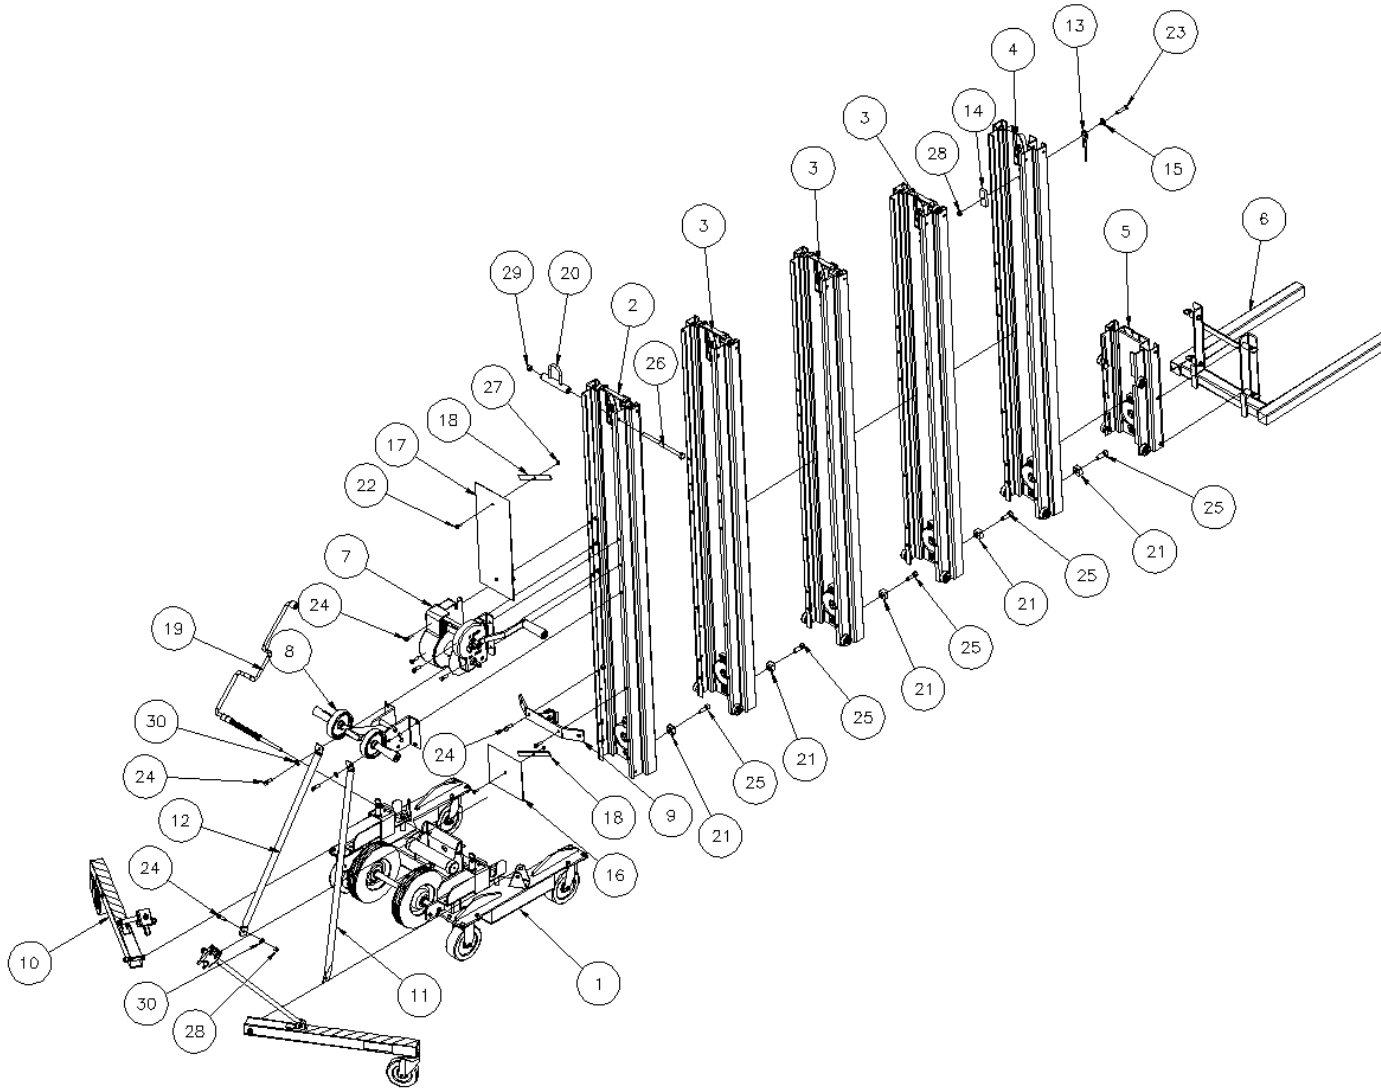

# COUNTER BALANCE LIFT

30	773040	4	WASHER, FLAT 3/8 USS
29	772357	1	NUT, INSERT LOCK 1/2-13
28	772355	15	NUT, INSERT LOCK 3/8-16
27	772502	3	NUT, INSERT JAM 5/16-18
26	771151	1	SCREW, HHC 1/2-13 X 8-1/2
	771257	5	SCREW, SHC 1/2-13 X 1-1/2 (2525 MODEL)
25	771257	4	SCREW, SHC 1/2-13 X 1-1/2 (2520 MODEL)
	771257	3	SCREW, SHC 1/2-13 X 1-1/2 (2515 MODEL)
	771257	2	SCREW, SHC 1/2-13 X 1-1/2 (2510 MODEL)
24	771060	14	SCREW, HHC 3/8-16 X 1-1/4
23	771248	1	SCREW, FHSC 3/8-16 X 2
22	771239	3	SCREW, BHC 5/16-18 X 7/8
	783575	5	STOP BLOCK (2525 MODEL)
21	783575	4	STOP BLOCK (2520 MODEL)
	783575	3	STOP BLOCK (2515 MODEL)
	783575	2	STOP BLOCK (2510 MODEL)
20	786585	1	LIFTING HOOK WELDMENT, CB LIFT
19	783040	1	MAST HOLD DOWN ASSY, BAR TYPE
18	783545	3	STRAP
17	783813	1	MAST COVER - TOP, EVENTER
16	783504	1	MAST COVER - BOTTOM
15	782910	1	ROPE RET. WASHER 715/720
14	783551	1	LOCK BLOCK
	783856	1	LOAD LINE ASSY, 2025 LIFT
13	783887	1	LOAD LINE ASSY, 2020 LIFT
	783834	1	LOAD LINE ASSY, 2015 LIFT
	783886	1	LOAD LINE ASSY, 2010 LIFT
12	780820	1	MAST BRACE, RIGHT 2000/2100
11	780819	1	MAST BRACE, LEFT 2000/2100
10	783959	1	OUTRIGGER ASSEMBLY 2000/2100 LIFTS GALV
9	783582	1	SPREADER PLATE ASSEMBLY
8	786575	1	HANDLE ASSEMBLY, CB LIFT
7	785380	1	WINCH ASSEMBLY, 2-SPEED
6	786564	1	FORK ASSEMBLY, CB LIFT GALVANIZED
5	783533	1	CARRIAGE ASSEMBLY
4	783826	1	TOP MAST ASSEMBLY - HD
	783825	3	CENTER MAST ASSEMBLY - HD (2525 MODEL)
3	783825	2	CENTER MAST ASSEMBLY - HD (2520 MODEL)
	783825	1	CENTER MAST ASSEMBLY - HD (2515 MODEL)
2	783824	1	BOTTOM MAST ASSEMBLY - HD
1	786541	1	BASE ASSEMBLY, CB LIFT GALVANIZED
Item	Part No.	Qty	Description
Parts List			