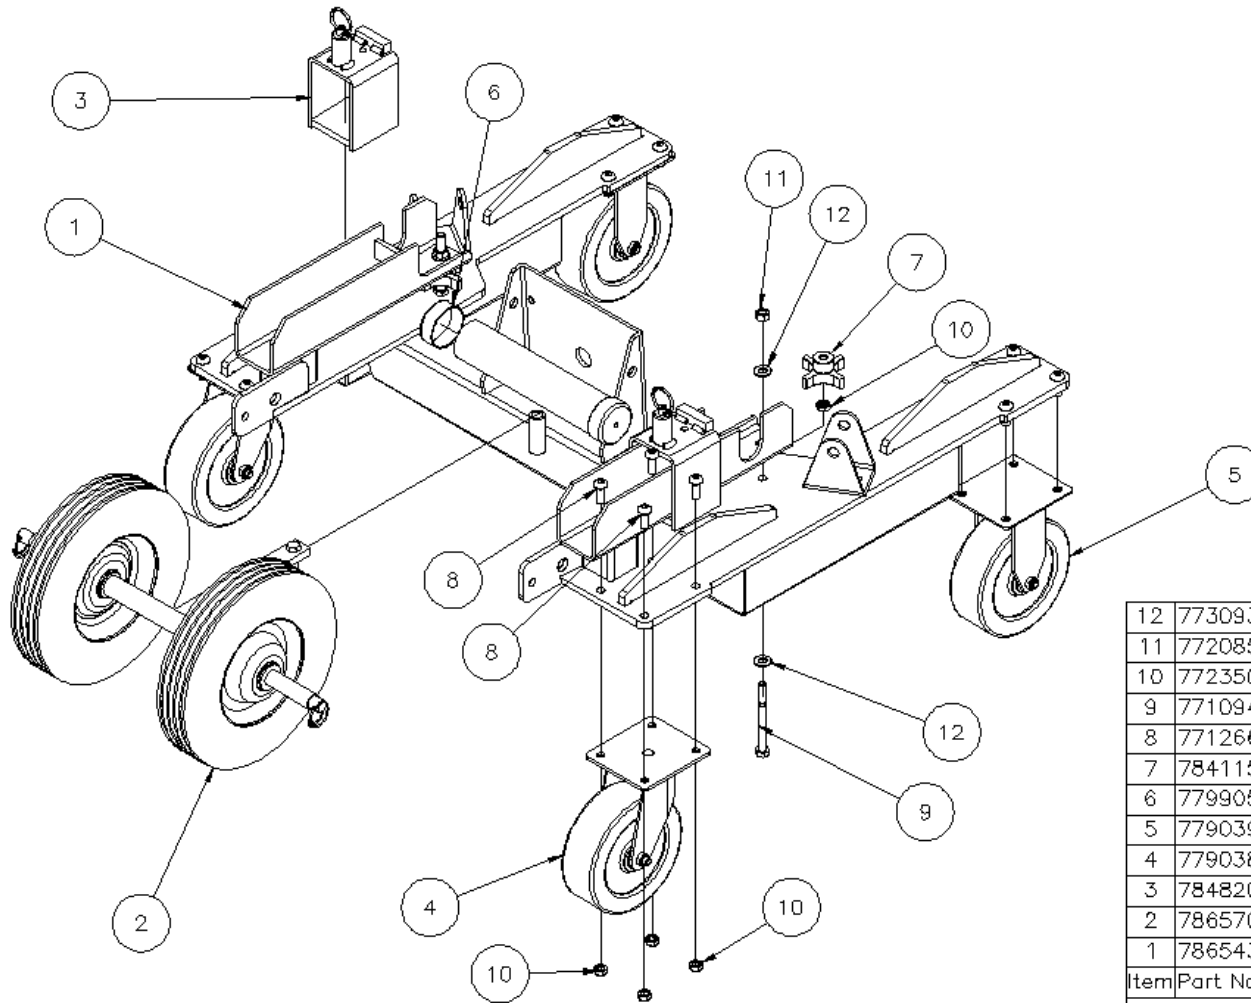

786541 - BASE ASSEMBLY

12	773093	4	WASHER, FLAT 3/8 SAE
11	772085	2	NUT, HEX 3/8-16
10	772350	18	NUT, INSERT JAM 3/8-16
9	771094	2	SCREW, HHC 3/8-16 C 3-1/2 FULL TH'D.
8	771266	16	SCREW, BHC 3/8-16 X 1
7	784115	2	KNOB, 3/8-16 TH'D.
6	779905	2	CAP, 2" OD TUBE, BLACK
5	779039	2	CASTER, 6" RIGID - TAINER MAC
4	779038	2	CASTER, 6" SWIVEL - TAINER MAC
3	784820	2	LEG LOCK ASSEMBLY, 2412 LIFT
2	786570	1	10" WHEEL KIT, CB LIFT
1	786543	1	BASE WELDMENT, CB LIFT GALVANIZED
Item	Part No.	Qty	Description
Parts List