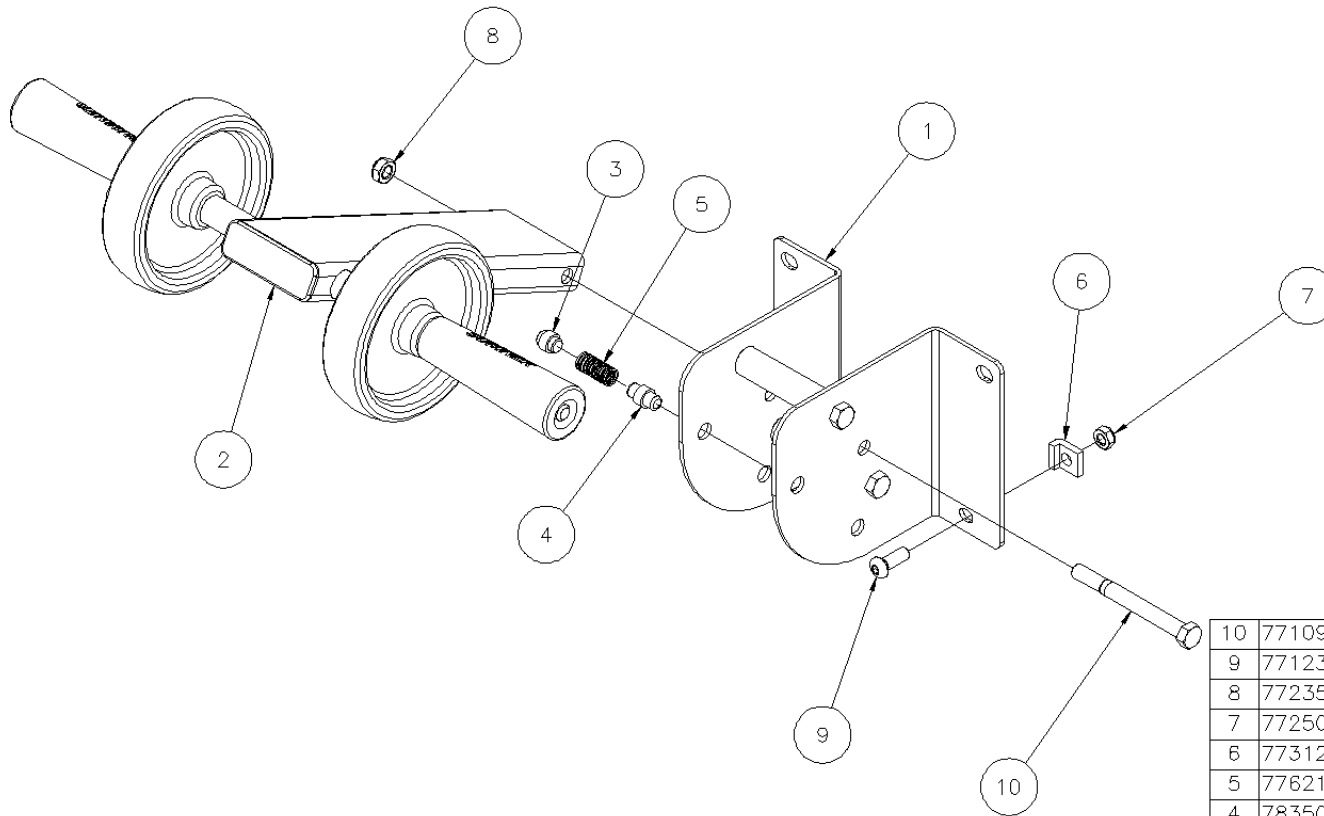

786575 - HANDLE ASSEMBLY, CB LIFT

10	771098	1	SCREW, HHC 3/8-16 X 3-3/4
9	771239	2	SCREW, BHC 5/16-18 X 7/8
8	772350	1	NUT, INSERT JAM 3/8-16
7	772502	2	NUT, INSERT JAM 5/16-18
6	773120	2	CLAMP, 5/16
5	776212	1	SPRING, #DWC-042-G-9
4	783509	1	PIN, DETENT
3	783508	1	PIN, LOCATOR
2	786580	1	WHEEL HANDLE ASSEMBLY
1	786576	1	HANDLE MOUNTING PLATE ASSEMBLY
Item	Part No.	Qty	Description
Parts List