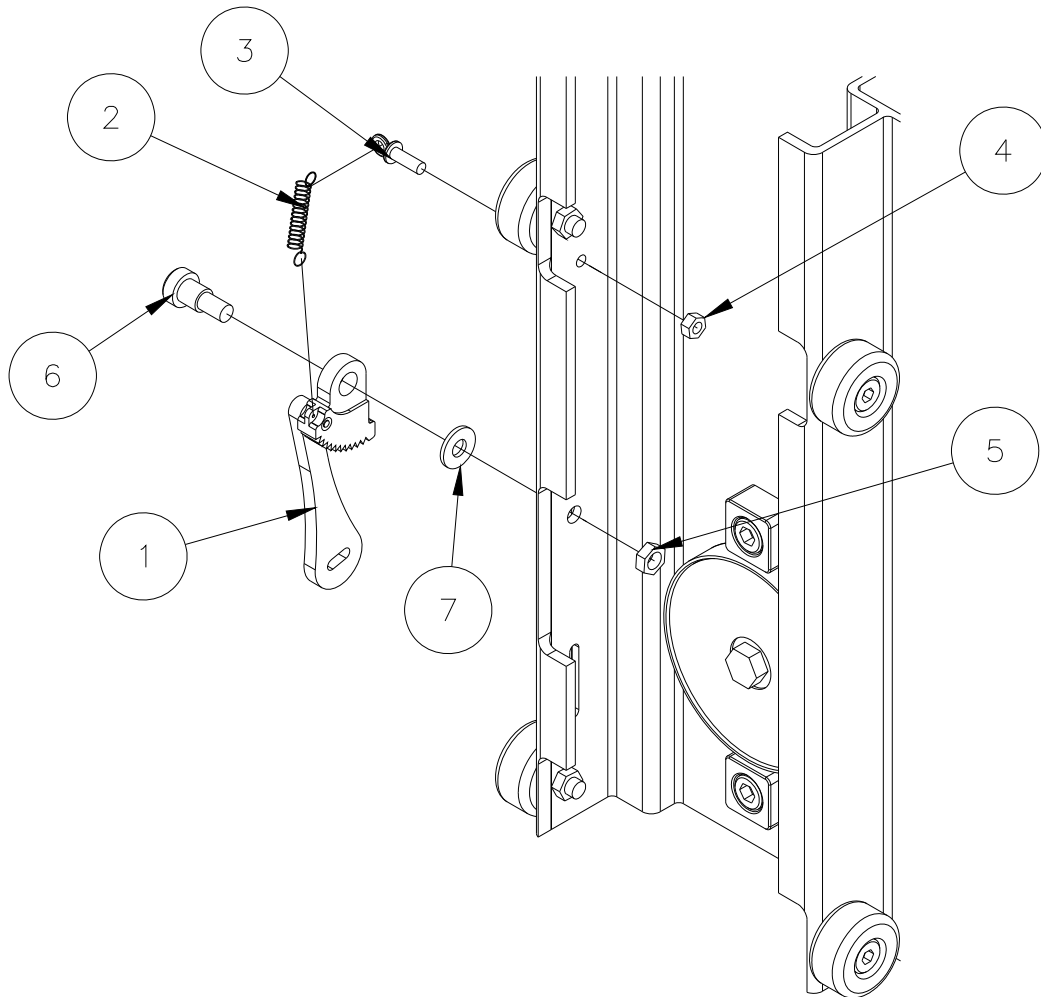

783881 - BRAKE INSTALLATION - OPTIONAL

NOTE: WHEN ORDERING BRAKES, YOU MUST SPECIFY LIFT MODEL NUMBER

7	773042	1	5/16 FLAT WASHER
6	771350	1	SHOULDER BOLT 1/2 X 1/2
5	772350	1	INSERT JAM LOCKNUT 3/8-16
4	772076	1	INSERT LOCKNUT 1/4-20
3	779900	1	ADJUSTING SCREW
2	783530	1	EXTENSION SPRING
1	783529	1	BRAKE CAM & WEIGHT ASSEMBLY
Item	Part No.	Qty	Description
Parts List