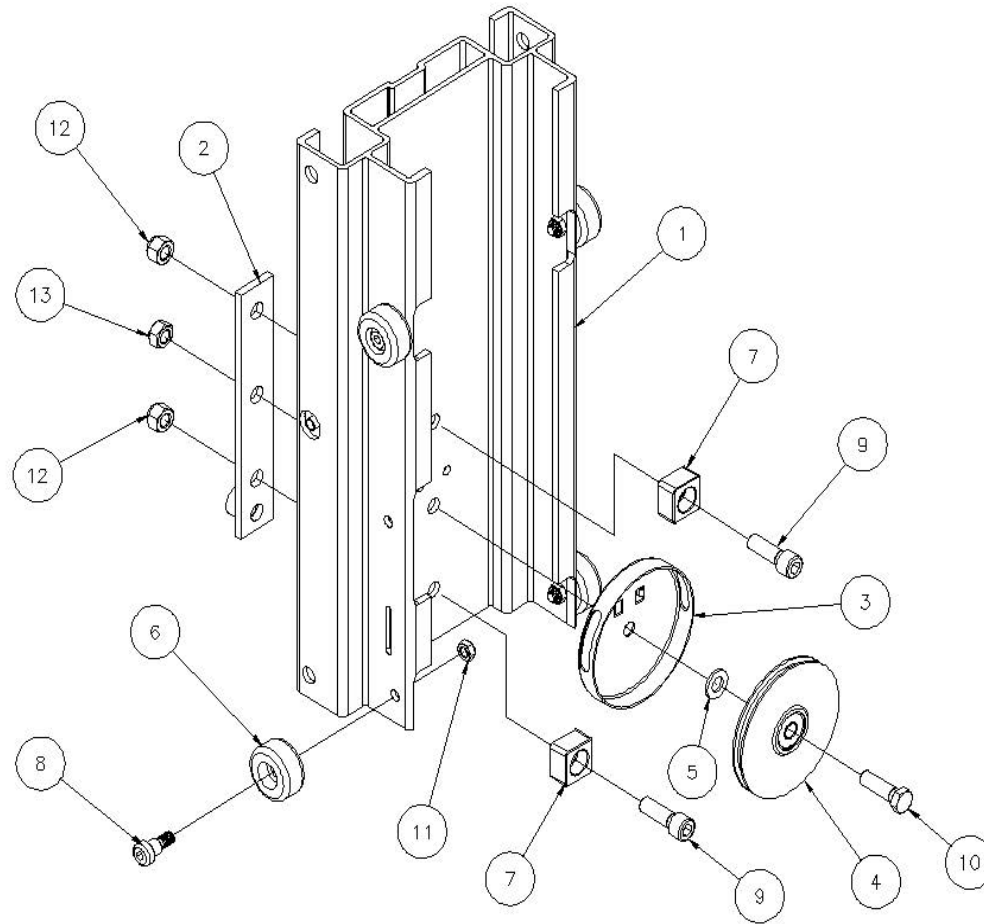

786594 - CARRIAGE ASSEMBLY

13	772800	1	NUT, INSERT LOCK M12
12	772357	2	NUT, INSERT LOCK 1/2-13
11	772350	4	NUT, INSERT JAM 3/8-16
10	711161	1	SCREW, HHC M12-1.75 X 40
9	771257	2	SCREW, SHC 1/2-13 X 1-1/2
8	771350	4	SCREW, SHOULDER 1/2 X 1/2
7	783575	2	STOP BLOCK
6	783540	4	MAST ROLLER
5	773096	1	WASHER, FLAT M12
4	783812	1	PULLEY ASSEMBLY, ALUMINUM
3	783536	1	PULLEY GUARD
2	783503	1	BACKING PLATE WELDMENT
1	786595	1	CARRIAGE WELDMENT, CB LIFT
Item	Part No.	Qty	Description
Parts List