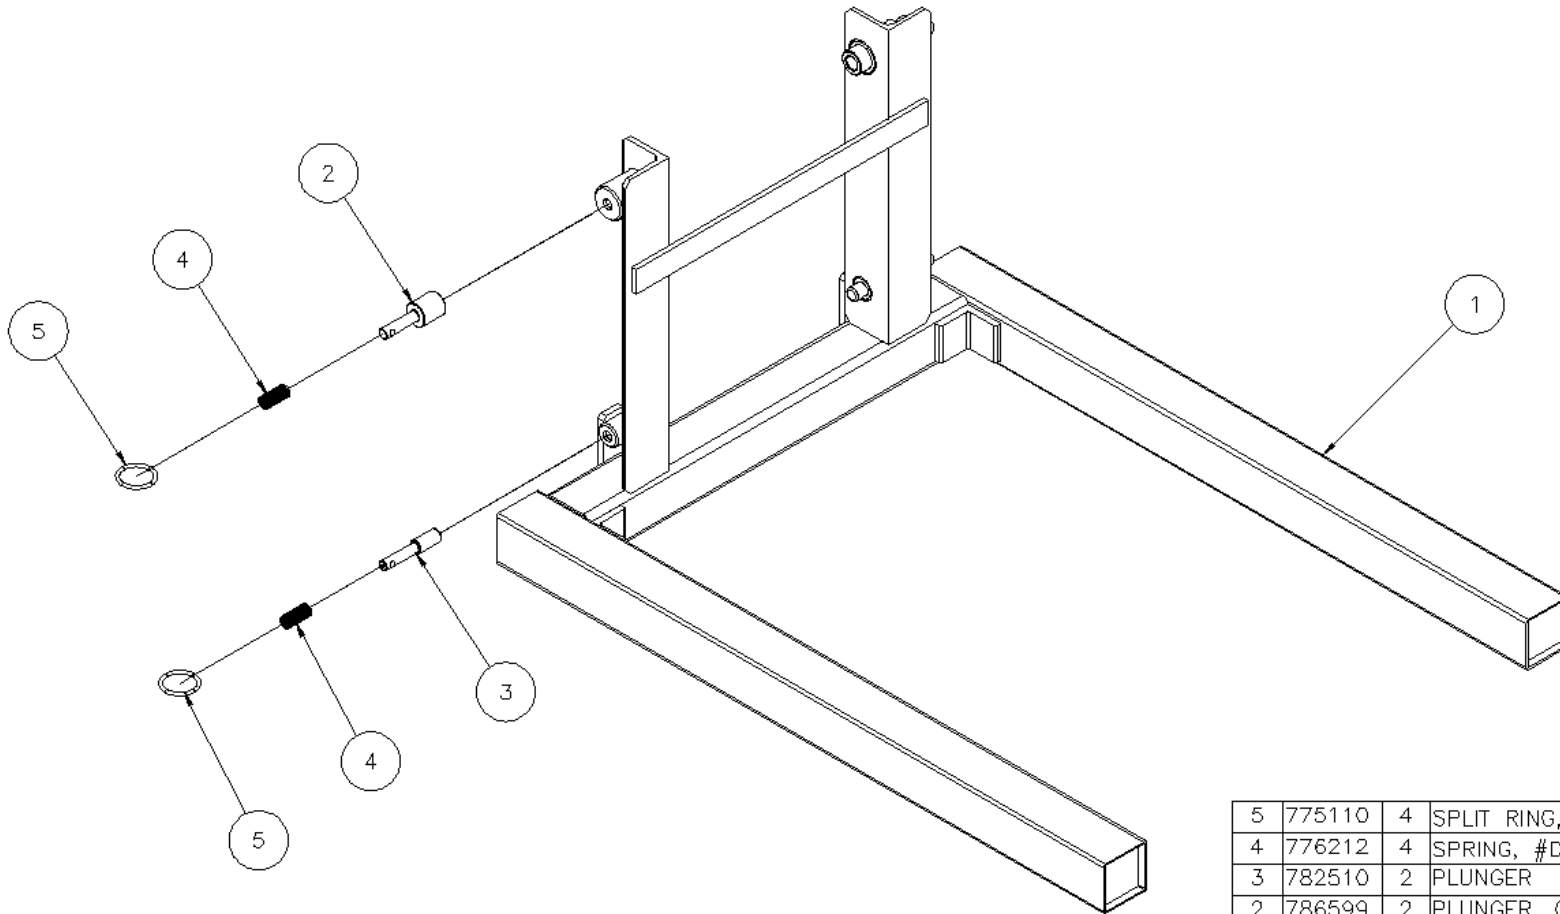

786564 - FORK ASSEMBLY, CB LIFT

5	775110	4	SPLIT RING, 1-1/4" NICKLE PLTD
4	776212	4	SPRING, #DWC-042-G-9
3	782510	2	PLUNGER
2	786599	2	PLUNGER, CB LIFT
1	786567	1	FORK WELDMNT, CB LIFT GALVANIZED
Item	Part No.	Qty	Description
Parts List