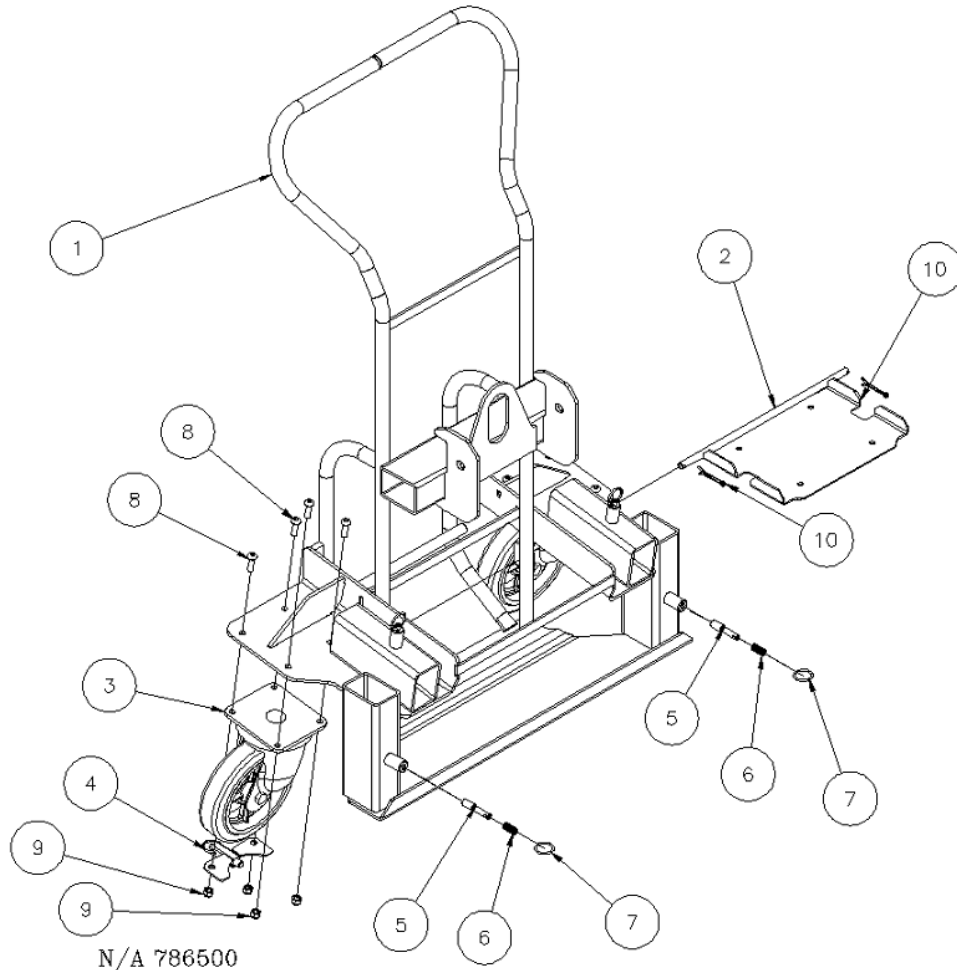

786601 - CART ASSEMBLY, CB LIFT

10	774049	2	PIN, COTTER BRASS 3/16 X 1-1/2
9	772355	8	NUT, INSERT LOCK 3/8-16
8	771267	8	SCREW, BHC 3/8-16 X 1-1/4
7	775110	4	SPLIT RING, 1-1/4" NICKLE PLATED
6	776212	4	SPRING, #DWC-042-G-9
5	782510	4	PLUNGER
4	785350	2	SWIVEL LOCK ASSEMBLY
3	779046	2	CASTER, SWIVEL W/SIDE BRAKE 8 X 2
2	786630	1	WEIGHT TRAY WELDMENT, CB CART GALVANIZED
1	786605	1	CART WELDMENT, CB LIFT GALVANIZED
Item	Part No.	Qty	Description
Parts List