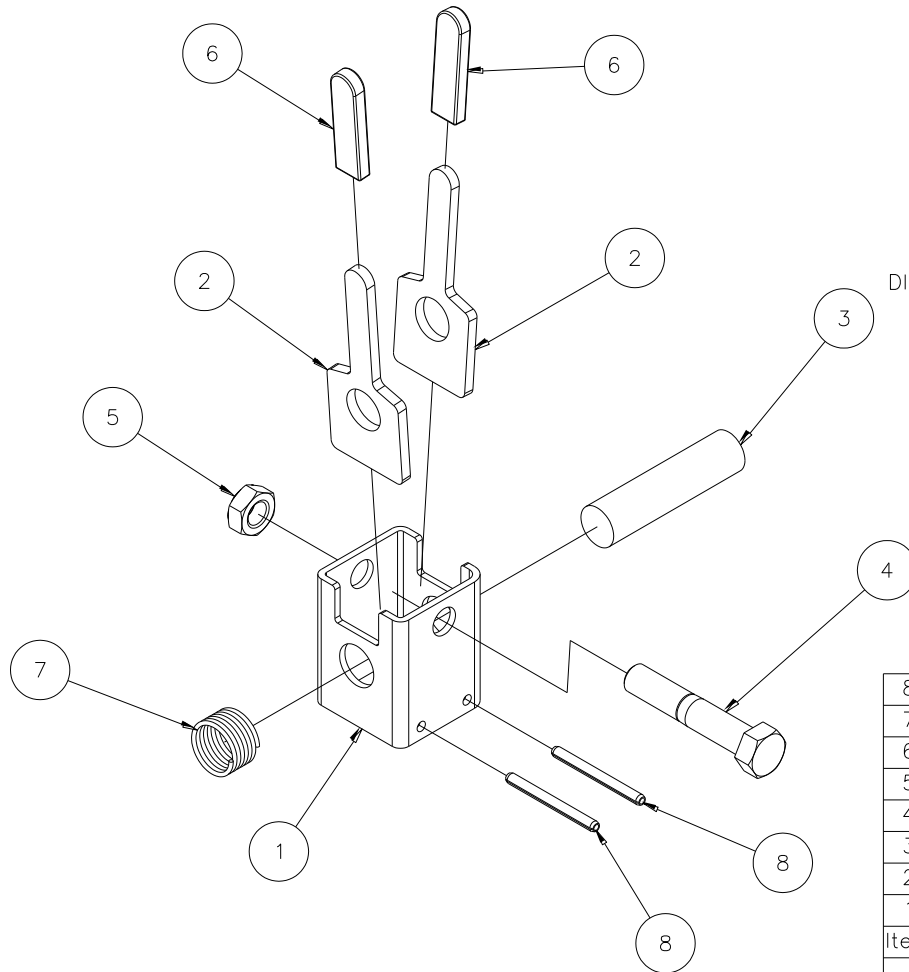

783940 - OUTRIGGER LOCKS

DISCARD ITEM #3 ONCE THE OUTRIGGER LOCK ASSEMBLY IS IN PLACE ON THE OUTRIGGER SUPPORT TUBE

8	774084	2	PIN, ROLL 3/16 X 2
7	776221	1	SPRING, CENTURY #2952
6	779938	2	CAP, RECT RD END 3/16 X 1/2 X 2
5	772358	1	NUT, INSERT JAM 1/2-13
4	771141	1	SCREW, HHC 1/2-13 X 2-3/4
3	783944	1	OUTRIGGER SUPPORT TUBE STUB
2	783942	2	OUTRIGGER LOCK FINGER
1	783941	1	OUTRIGGER LOCK TUBE
Item	Part No.	Qty	Description
Parts List