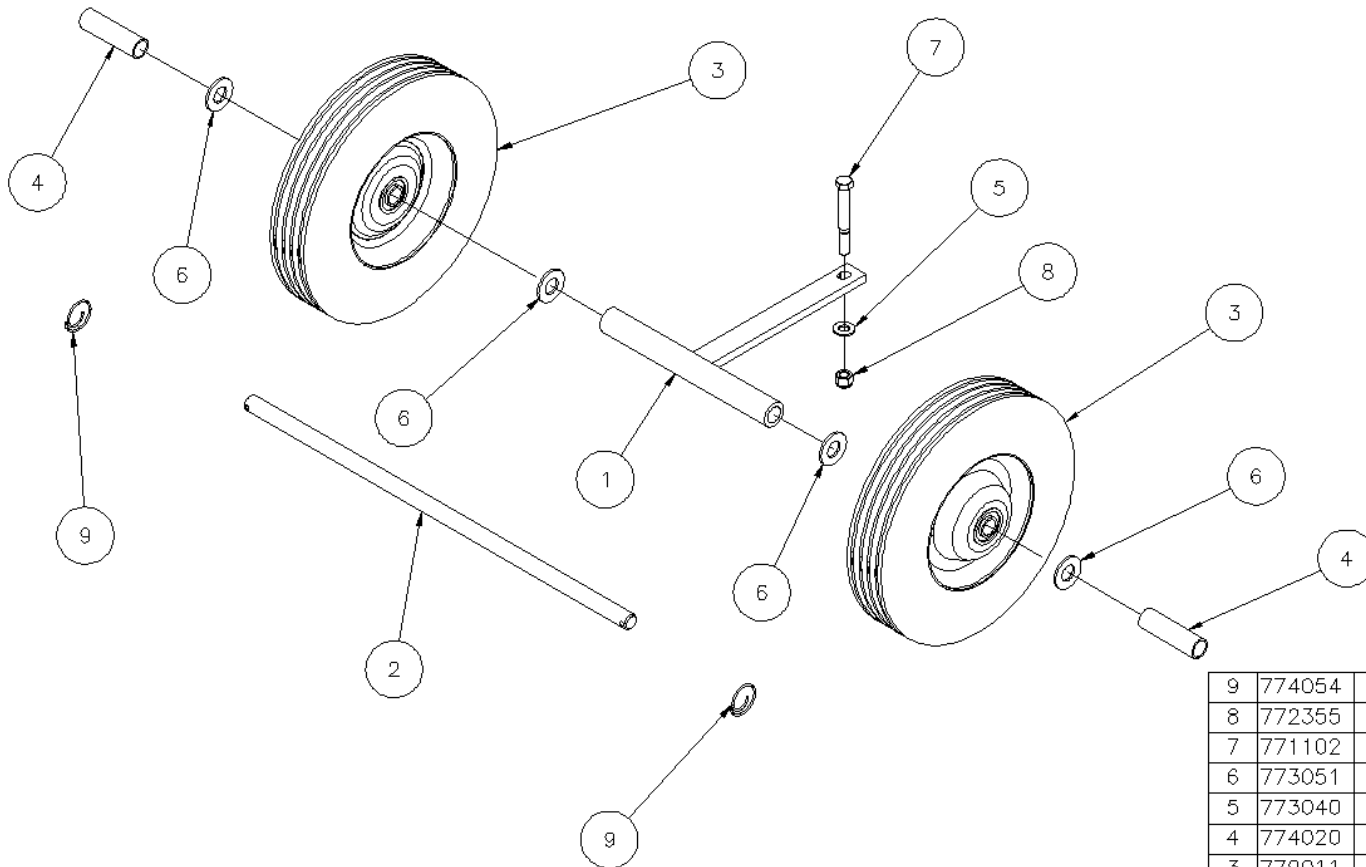

786570 - 10" WHEEL KIT, CB LIFT

9	774054	2	COTTER, CIRCLE Z/P .072 X 1-1/8
8	772355	1	NUT, INSERT LOCK 3/8-16
7	771102	1	SCREW, HHC 3/8-16 X 3
6	773051	4	WASHER, FLAT 5/8 USS
5	773040	1	WASHER, FLAT 3/8 USS
4	774020	2	SPACER, BUTTITE 5/8 X 2-3/4
3	779011	2	WHEEL, 10" RUBBER TIRE
2	786574	1	AXLE, 10" WHEEL KIT, CB LIFT
1	786571	1	AXLE SUPPORT WELDMNT, CB LIFT
Item	Part No.	Qty	Description
Parts List