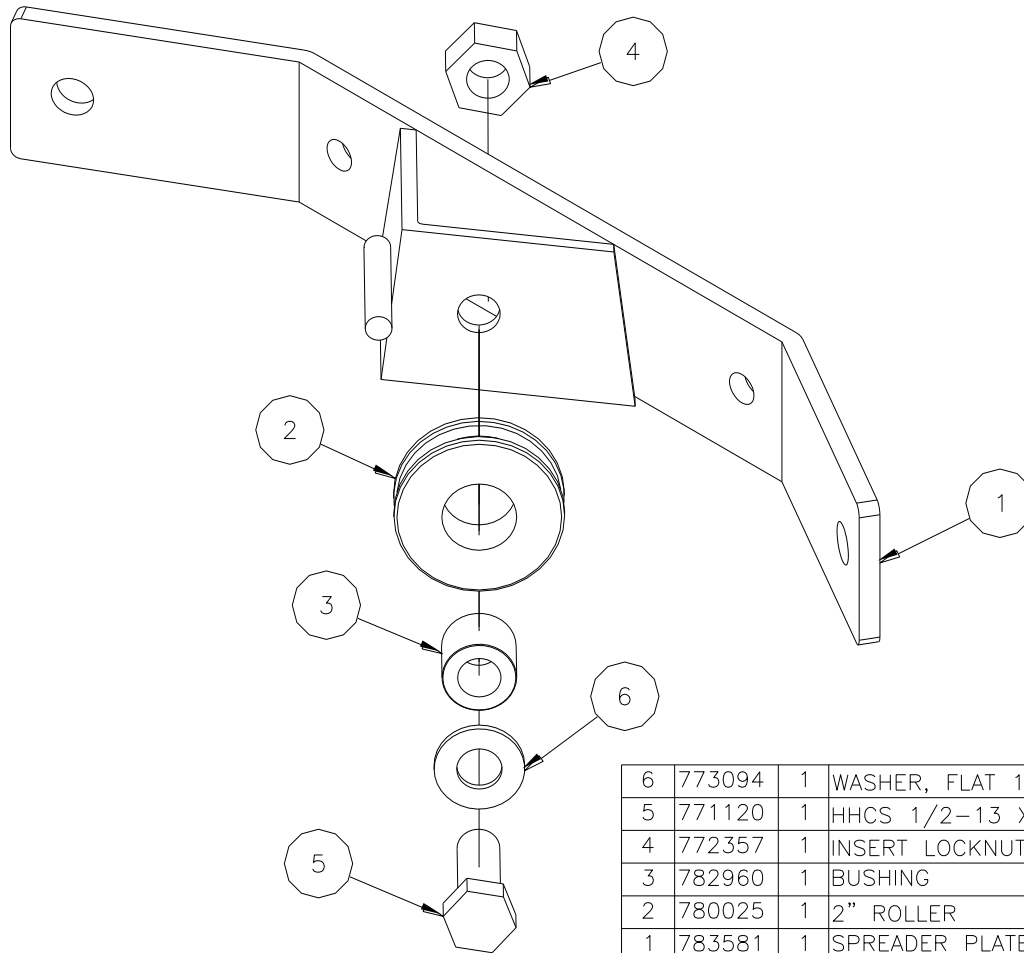

783582 – SPREADER PLATE ASSEMBLY, CB LIFT

6	773094	1	WASHER, FLAT 1/2
5	771120	1	HHCS 1/2-13 X 1-1/2
4	772357	1	INSERT LOCKNUT 1/2-13
3	782960	1	BUSHING
2	780025	1	2" ROLLER
1	783581	1	SPREADER PLATE WELDMENT
Item	Part No.	Qty	Description
Parts List