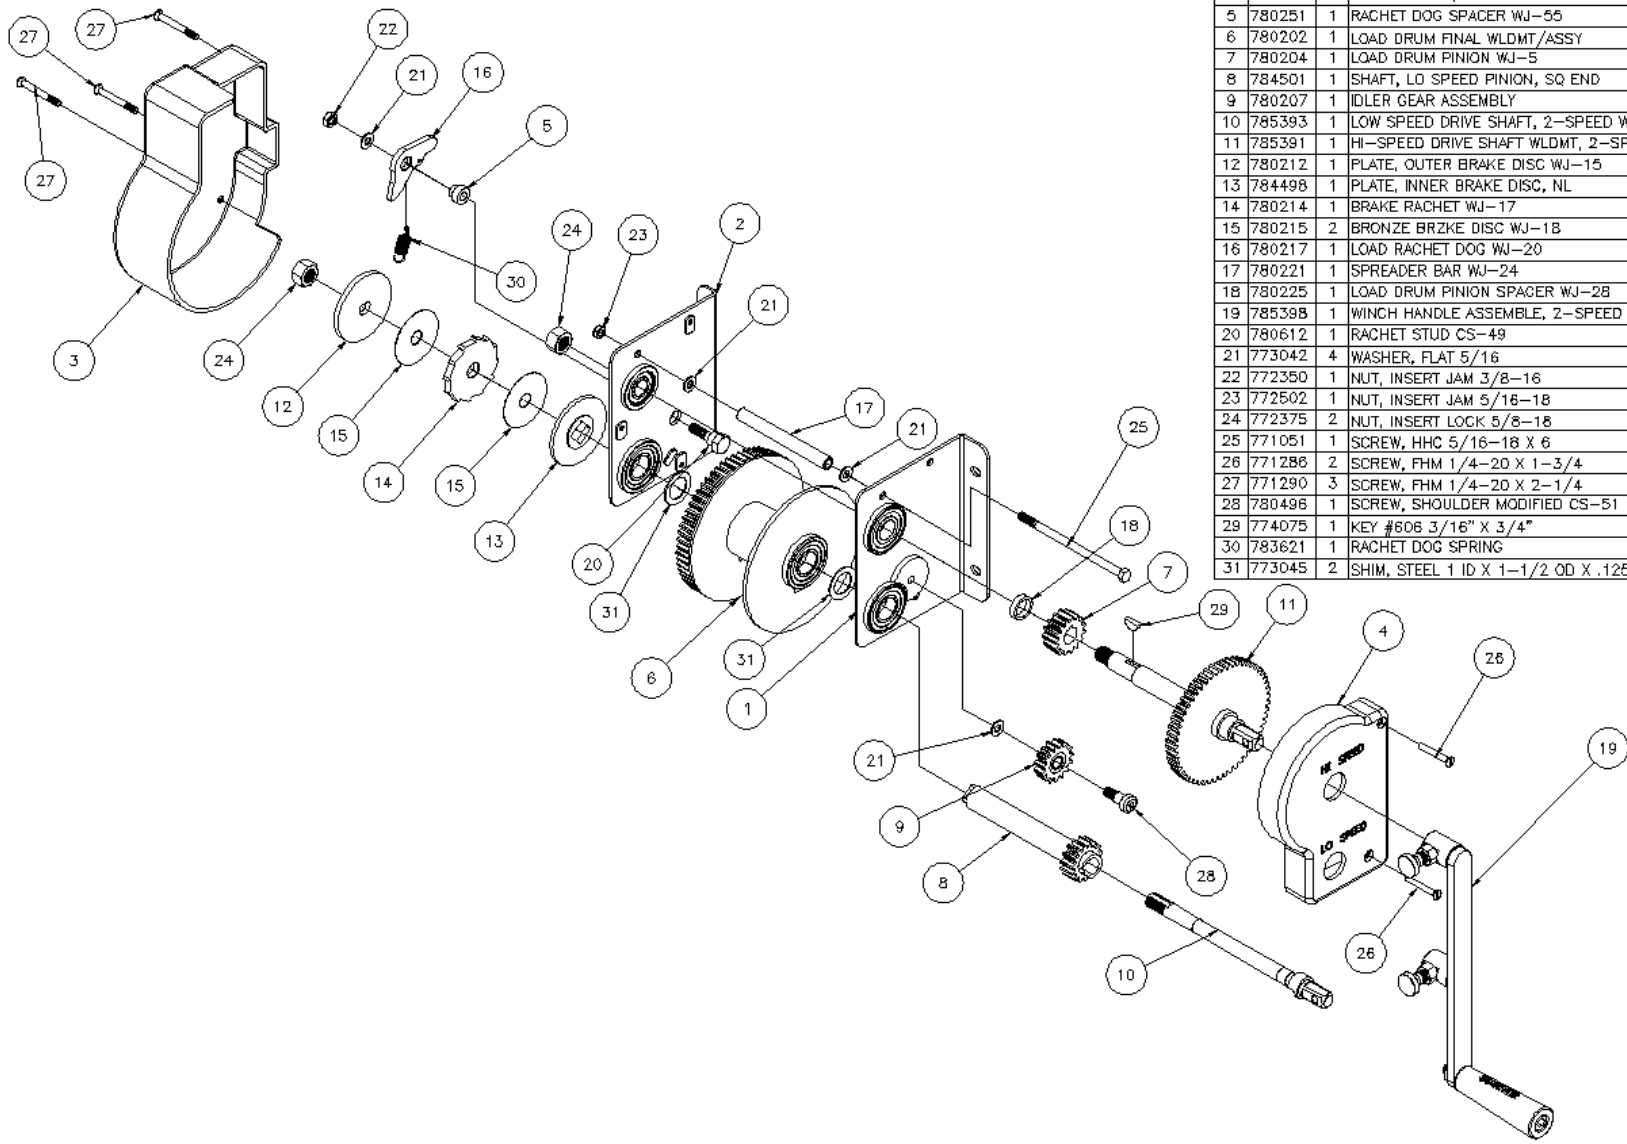

# 785380 - WINCH ASSEMBLY, 2-SPEED

Parts List			
Item	Part No.	Qty	Description
1	785381	1	SIDE PLATE ASSEMBLY - LH, WINCH 2-SPEED
2	785382	1	SIDE PLATE ASSEMBLY - RH, WINCH 2-SPEED
3	785395	1	WINCH COVER, RH WINCH 2-SPEED
4	785396	1	WINCH COVER, LH WINCH 2-SPEED
5	780251	1	RACHET DOG SPACER WJ-55
6	780202	1	LOAD DRUM FINAL WLDMT/ASSY
7	780204	1	LOAD DRUM PINION WJ-5
8	784501	1	SHAFT, LO SPEED PINION, SQ END
9	780207	1	IDLER GEAR ASSEMBLY
10	785393	1	LOW SPEED DRIVE SHAFT, 2-SPEED WINCH
11	785391	1	HI-SPEED DRIVE SHAFT WLDMT, 2-SPEED WINCH
12	780212	1	PLATE, OUTER BRAKE DISC WJ-15
13	784498	1	PLATE, INNER BRAKE DISC, NL
14	780214	1	BRAKE RACHET WJ-17
15	780215	2	BRONZE BRZKE DISC WJ-18
16	780217	1	LOAD RACHET DOG WJ-20
17	780221	1	SPREADER BAR WJ-24
18	780225	1	LOAD DRUM PINION SPACER WJ-28
19	785398	1	WINCH HANDLE ASSEMBLE, 2-SPEED WINCH
20	780612	1	RACHET STUD CS-49
21	773042	4	WASHER, FLAT 5/16
22	772350	1	NUT, INSERT JAM 3/8-16
23	772502	1	NUT, INSERT JAM 5/16-18
24	772375	2	NUT, INSERT LOCK 5/8-18
25	771051	1	SCREW, HHC 5/16-18 X 6
26	771288	2	SCREW, FHM 1/4-20 X 1-3/4
27	771290	3	SCREW, FHM 1/4-20 X 2-1/4
28	780496	1	SCREW, SHOULDER MODIFIED CS-51
29	774075	1	KEY #606 3/16" X 3/4"
30	783621	1	RACHET DOG SPRING
31	773045	2	SHIM, STEEL 1 ID X 1-1/2 OD X .125 THK.