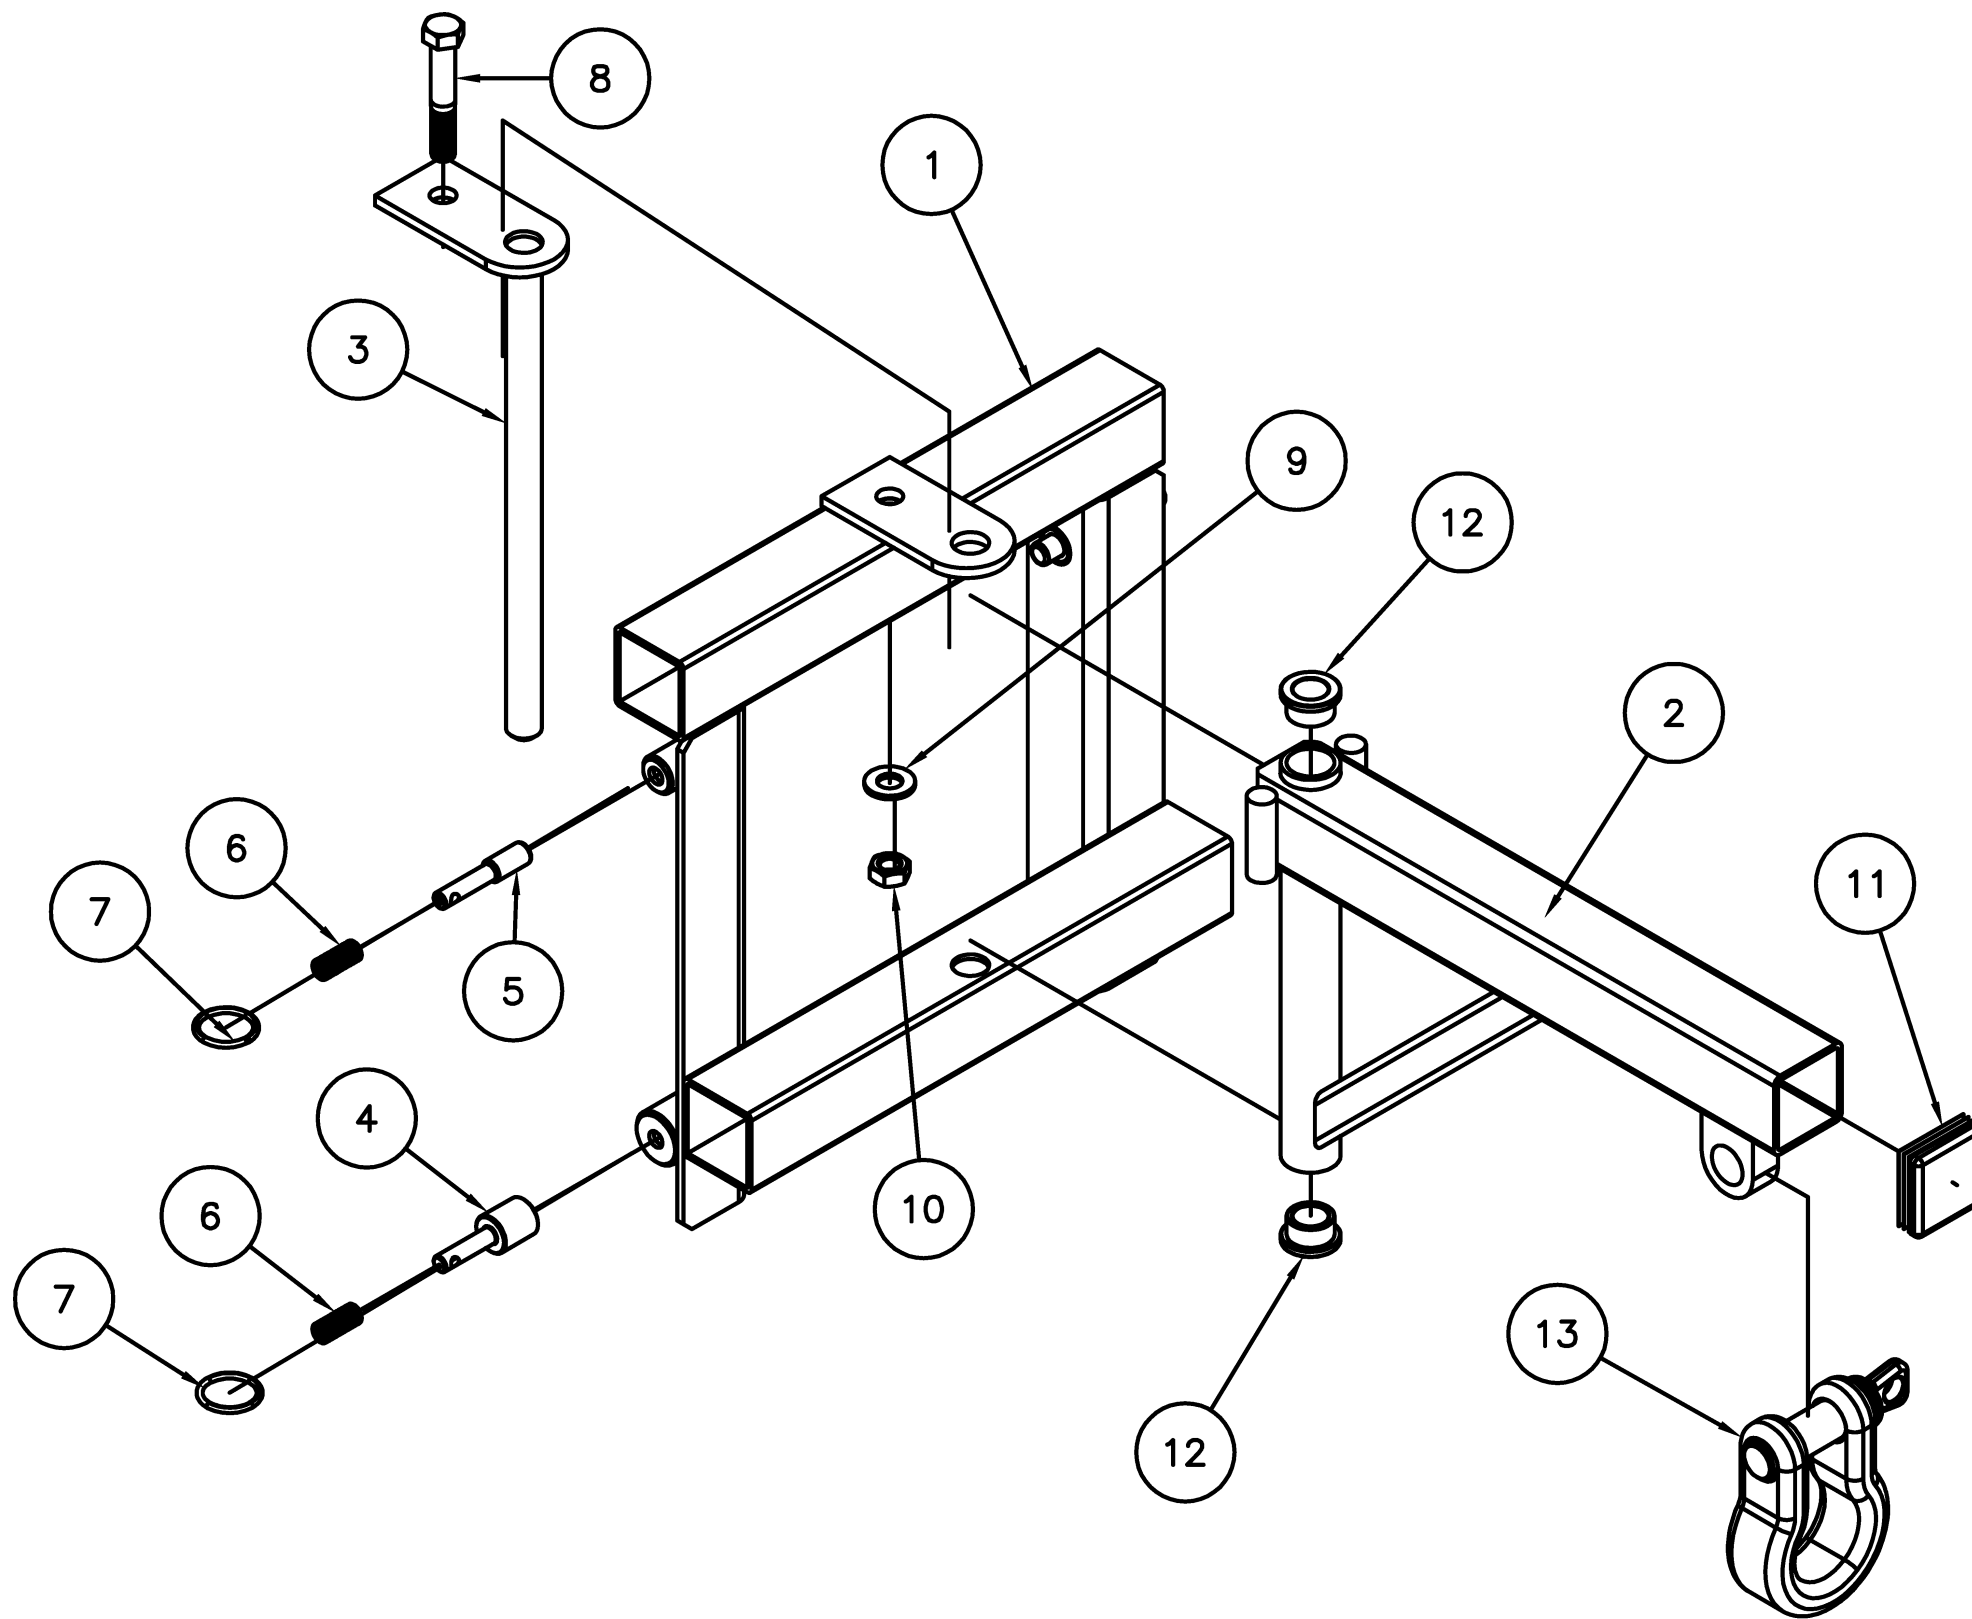

786750 - GLASS BOOM ASSEMBLY

13	779413	1	SCREW PIN ANCHOR SHACKLE 3/4"
12	775090	2	BUSH, BZ FL 3/4 X 1 X 5/8
11	779916	1	CAP, 2" SQUARE TUBING, BLACK
10	772358	1	NUT,INSERT JAM 1/2-13
9	773094	1	WASHER,FLAT 1/2 SAE
8	771142	1	SCREW,HHC 1/2-13 X 3
7	775110	4	SPLIT RING, 1-1/4" NICKLE PLTD.
6	776212	4	SPRING, #DWC-042-G-9
5	782510	2	PLUNGER
4	786599	2	PLUNGER, CB LIFT
3	786760	1	STABILIZER/HOLD DOWN
2	786765	1	ROTATING BOOM ARM
1	786755	1	GLASS BOOM WELDMENT, CB LIFT
Item	Part	Qty	Description
	No.		Parts List