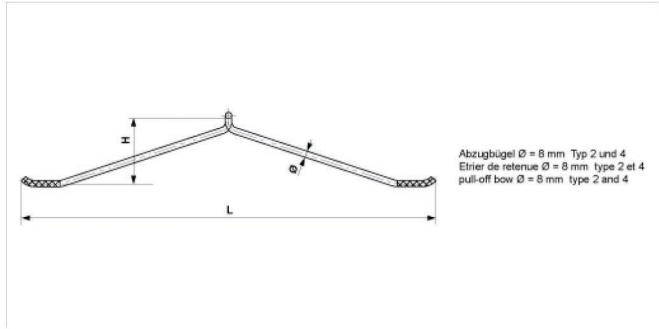

Pull-off bow for pendulum short type 2, $\varnothing = 8$ mm, L = 650 mm

Item number D0916-02

Dimensions

L: 650 mm

\varnothing : 8 mm

H: 104 mm

Material and weight

Material: SST

Weight: 0.300 kg

Southwire™

A COLAS RAIL COMPANY

Contact Us: Transit@southwire.com