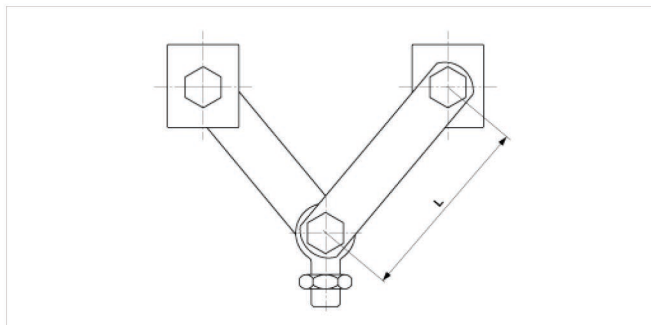

Suspension oval copper tube, without tube connection piece, L = 80 mm

Item number D0449-01

Dimensions

L: 80 mm

Material and weight

Weight: 0.530 kg

Material: Cu

Comments

- Connection to connector for oval copper tube

Southwire™

A COLAS RAIL COMPANY

Contact Us: Transit@southwire.com