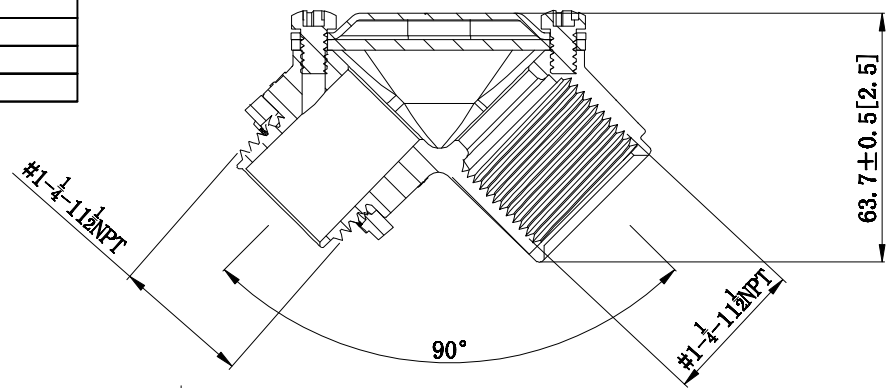

SIDES	BOTTOM
Material: ZAMAK	
2 Pcs #8-32×0.236 screw install	
1 Pcs LN-125	

DESCRIPTION

TRADE REFERENCE TERMS

STANDARD
PACKING

20 PCS

GARVIN INDUSTRIES

RED PULL ELBOWS, 90°

TITLE

SIZE
A4

DWG NO.

PEB-125

REV

DATA SHEET