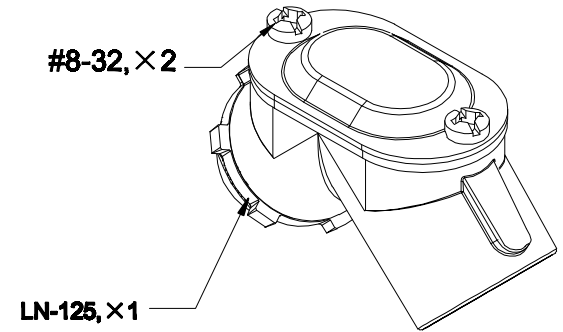

SIDES	BOTTOM
Material: ZAMAK	
2 Pcs #8-32×0.236 screw install	
1 Pcs LN-125	

DESCRIPTION

TRADE REFERENCE TERMS

STANDARD
PACKING

20 PCS

GARVIN INDUSTRIES

RED PULL ELBOWS, 90°

TITLE

SIZE
A4

DWG NO.

PEB-125

REV

DATA SHEET