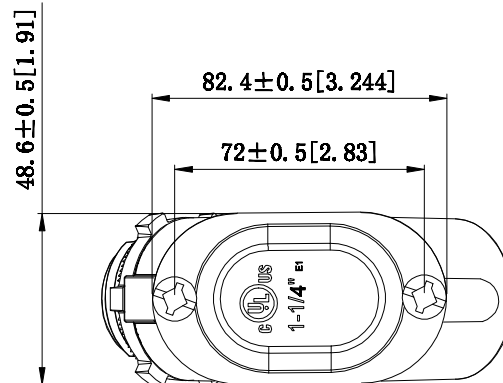

SIDES	BOTTOM
Material: ZAMAK	
2 Pcs #8-32×0.236 screw install	
1 Pcs LN-125	

DESCRIPTION

TRADE REFERENCE TERMS

STANDARD
PACKING

20 PCS

GARVIN INDUSTRIES

RED PULL ELBOWS, 90°

TITLE

SIZE
A4

DWG NO.

PEB-125

REV

DATA SHEET