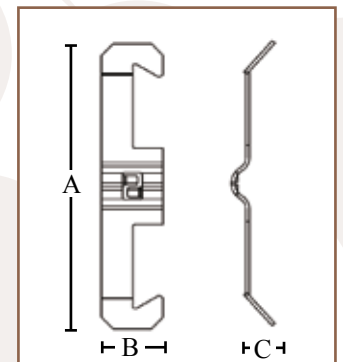

Southwire™

CLIPS

TRAY CLIP

APPLICATION

Tray Clips attach cable management trays to struts. Use two clips per strut for a 12" basket and for each additional 6" add another clip.

FEATURES

Easy no-tool installation
Supports 3/16" to 5/16" wire

MATERIAL/FINISH

Spring Steel/GEOSEAL™

CERTIFICATIONS

UL Standard: UL 2239

KBTTZ

PART #	A	B	C	BOX QTY.
KBTTZ	2.90"	.626"	.295"	100

No load rating, for positioning only.

Rev. 0, 03/23