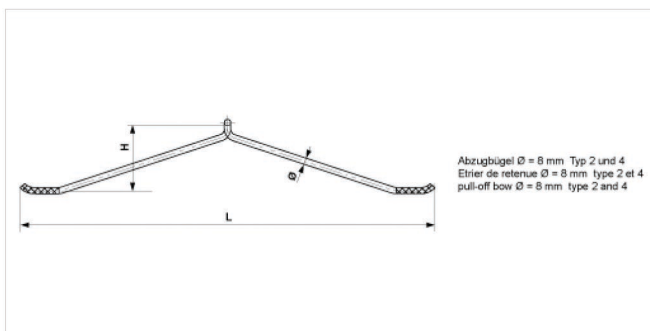

# Pull-off bow for pendulum short type 4, $\varnothing = 8$ mm, L = 350 mm

Item number D0916-04

## Dimensions

$\varnothing$ : 8 mm  
H: 104 mm  
L: 350 mm

## Material and weight

Weight: 0.190 kg  
Material: SST

**Southwire**<sup>TM</sup>

A COLAS RAIL COMPANY

Contact Us: [Transit@southwire.com](mailto:Transit@southwire.com)