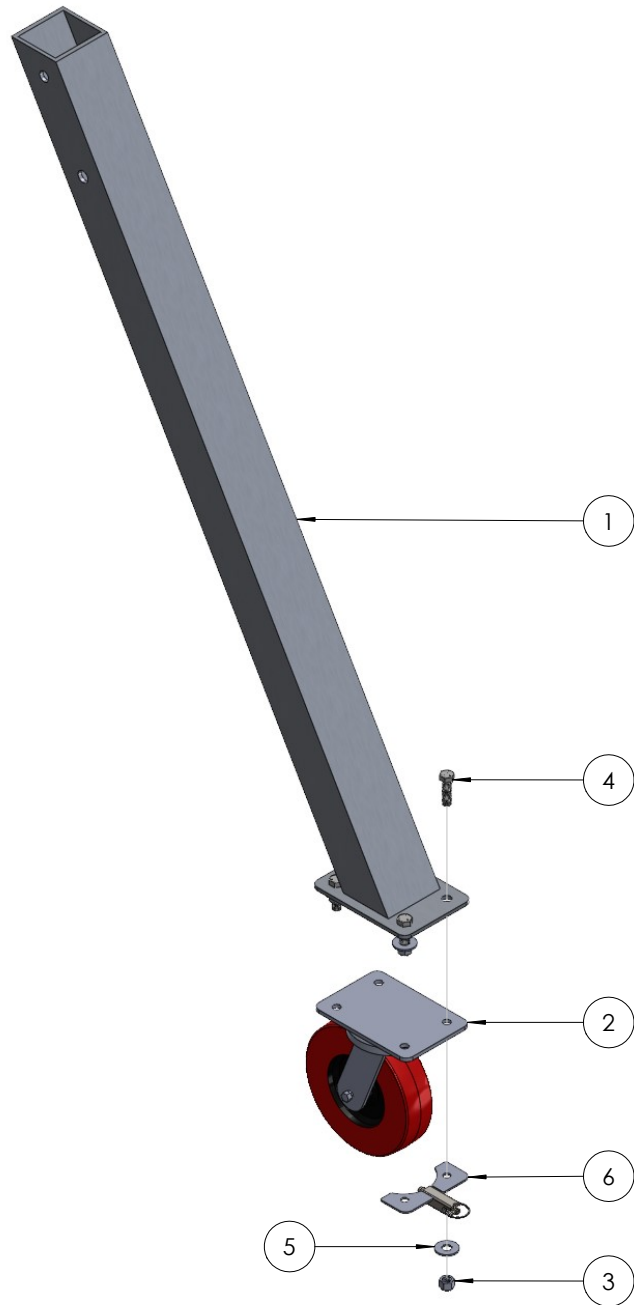

LEG ASSEMBLY

ITEM NO.	PART NUMBER	DESCRIPTION	QTY.
1	785862	LEG WELDMENT, GH-5T	1
2	779044	CASTER, SWIVEL W/BRAKE 8 X 2-1/2 HD	1
3	772358	NUT, INSERT JAM 1/2 -13	4
4	771171	SCREW, HHC 1/2-13 X 1-3/4"	4
5	773060	WASHER, FLAT 1/2 USS	4
6	779079	SWIVEL LOCK FOR 8" HD CASTER	1