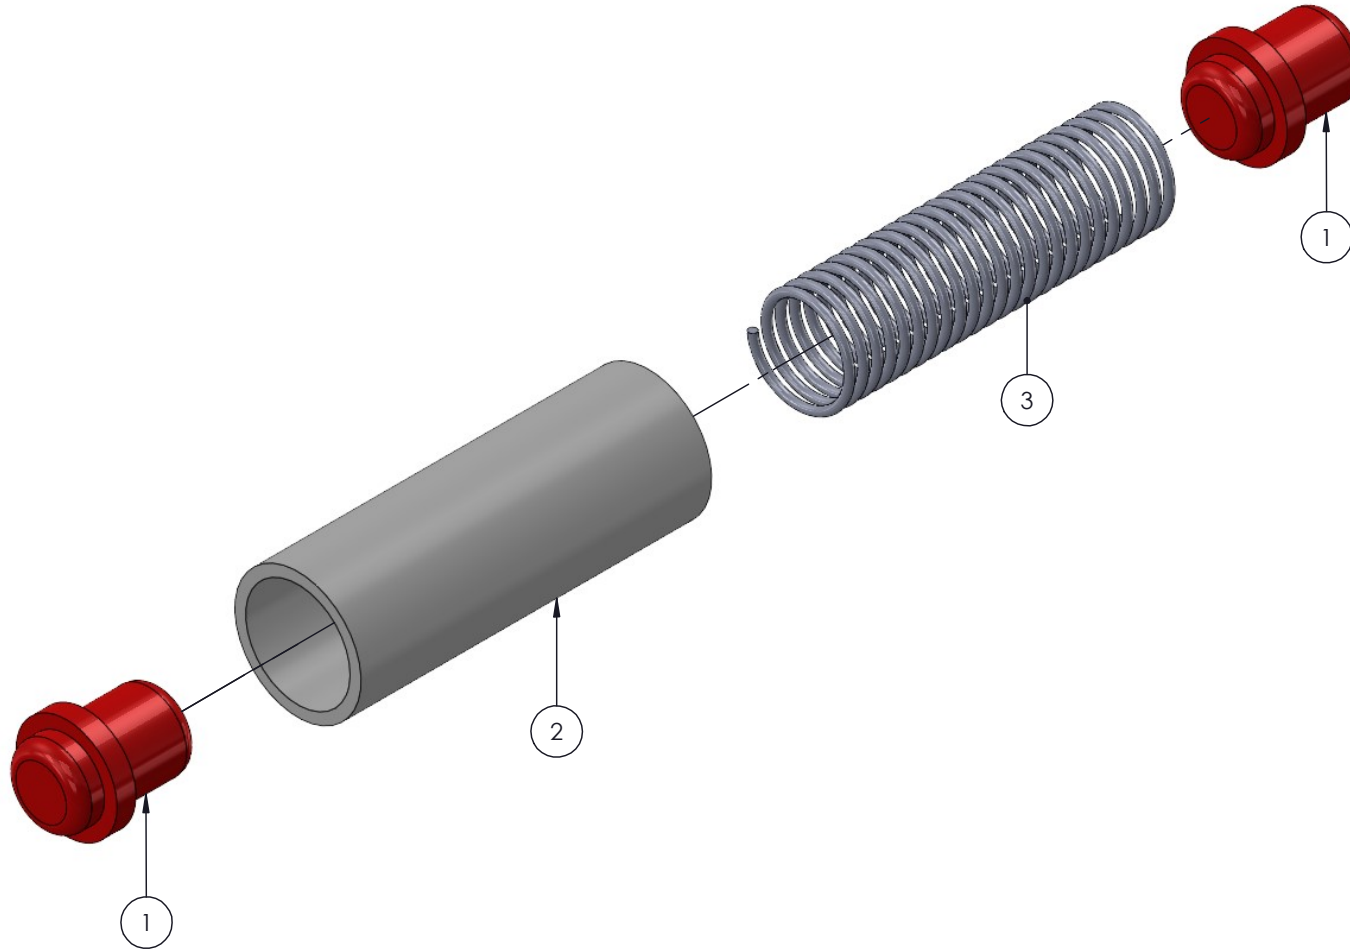

A-FRAME ASSEMBLY

ITEM NO.	PART NUMBER	DESCRIPTION	QTY.
1	785850	BEAM HEIGHT ADJUSTMENT GH-5T	1
2	785856	HEIGHT ADJUST STABILIZING WELDMENT	1
3	785860	LEG ASSEMBLY, GH-5T	2
4	785870	TRAP PLATE ASSEMBLY, GH-5T	1
5	785890	PUSH BUTTON ASSEMBLY, GH-5T	2
6	785992	HANDLE ASEMBLY, GANTRY 5 TON	1
7	785900	BEAM HEIGHT ADJUST, SPRING ARRESTOR	1
8	785905	WINCH ASSEMBLY, GH-5T	1
9	771143	SCREW, HHC 5/8-11 X 4.5	4
10	771168	SCREW, HHC 5/8-11 X 6.5	3
11	771046	SCREW, BHSC 1/4-20 X 0.75"	6
12	774206	CABLE, 1/8" 7 X 19 GALV. AC	1
13	772503	NUT, INSERT JAM 5/8-11	7
14	773052	WASHER, FLAT 5/8 SAE	16
15	785861	THIRD LEG ASSEMBLY	1
16	779415	STEEL OVAL EYE NUT 5/8-11 THD	2
17	785848	LIFTING CHAIN W/BRACKET ASSEMBLY	1

TRANSPORT LED ASSEMBLY

ITEM NO.	PART NUMBER	DESCRIPTION	QTY.
1	785865	TRANSPORT LEG WELDMENT	1
2	779046	CASTER ASSY SWIVEL W/ BRAKE 8X2	1
3	771266	SCREW, BHC 3/8-16 X 1	4
4	772355	NUT, INSERT LOCK 3/8-16	4
5	782510	PLUNGER	1
6	776212	SPRING, #DWC - 042 - G - 9	1
7	775110	SPLIT RING 1-1/4" NICKEL PLATED	1

PUSH BUTTON ASSEMBLY

ITEM NO.	PART NUMBER	DESCRIPTION	QTY.
1	785086	PUSH BUTTON, GANTRY	2
2	785891	PUSH BUTTON TUBE, GH-5T	1
3	776223	SPRING, CENTURY #3175	1

TROLLEY ASSEMBLY

ADD LOCTITE #263 TO ITEM #7

ITEM NO.	PART NUMBER	DESCRIPTION	QTY.
1	785896	TROLLEY WELDMENT, GH-5T	1
2	785167	TROLLEY ROLLER ASSEMBLY	4
3	771358	SCREW, SHOULDER 3/4 X 4 -1/4	4
4	774166	KNOB, FOUR PRONG SWIVEL PAD 1/2-13	1
5	772503	NUT, INSERT JAM 5/8-11	4
6	785647	TROLLEY-SLIP PAD- GH-5T	1
7	771805	SCREW, FHSC 1/2-13 X 1.5"LN	1