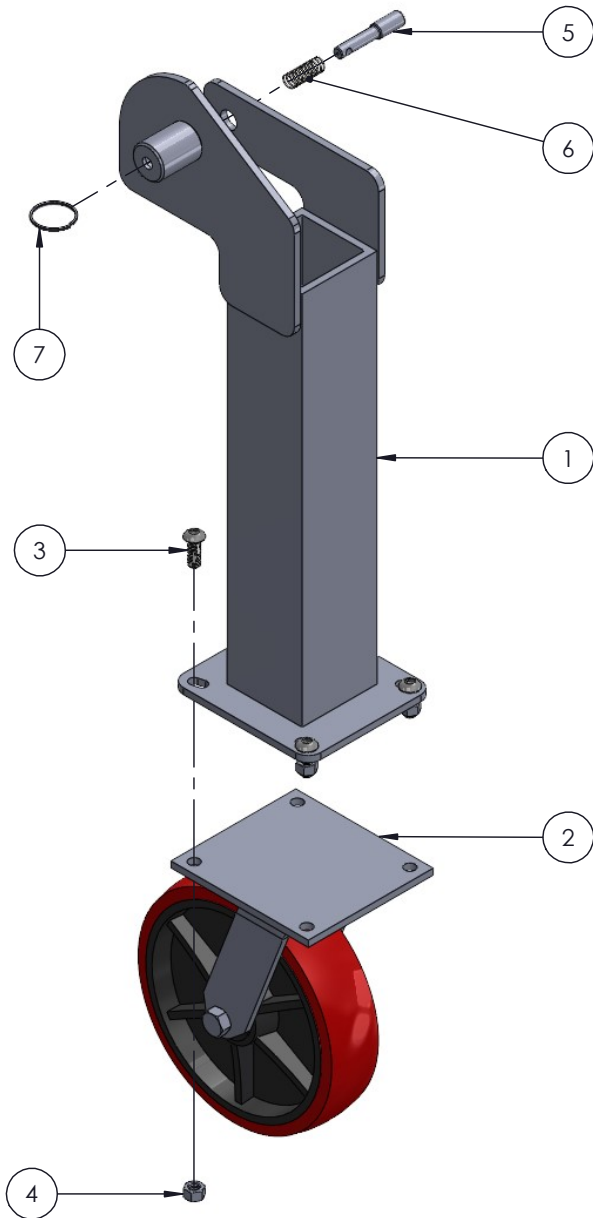

TRANSPORT LED ASSEMBLY

ITEM NO.	PART NUMBER	DESCRIPTION	QTY.
1	785865	TRANSPORT LEG WELDMENT	1
2	779046	CASTER ASSY SWIVEL W/ BRAKE 8X2	1
3	771266	SCREW, BHC 3/8-16 X 1	4
4	772355	NUT, INSERT LOCK 3/8-16	4
5	782510	PLUNGER	1
6	776212	SPRING, #DWC - 042 - G - 9	1
7	775110	SPLIT RING 1-1/4" NICKEL PLATED	1