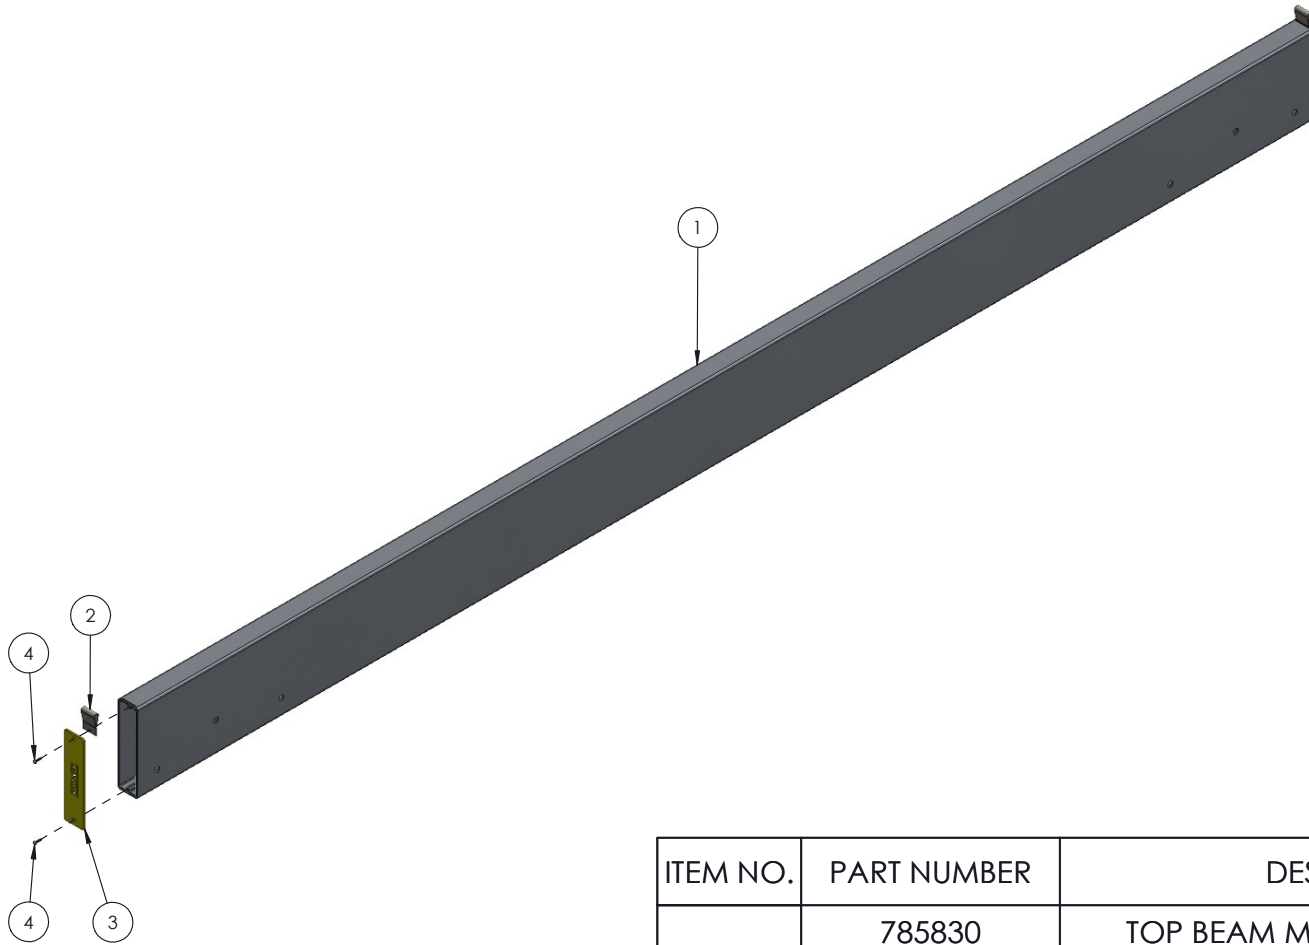

5 TON GANTRY ASSEMBLY

ITEM NO.	PART NUMBER	DESCRIPTION	QTY.
1	785810	A-FRAME/TROLLEY ASSY, GH-5T	1
2	785816	TOP BEAM ASSY, GH-5T-12	1
	785815	TOP BEAM ASSY, GH-5T-15	

5 TON TOP BEAM ASSEMBLY

ITEM NO.	PART NUMBER	DESCRIPTION	QTY.
1	785830	TOP BEAM MACHINED, GH-5T-15	1
	785831	TOP BEAM MACHINED, GH-5T-12	
2	785175	BEAM CARRYING STRAP	2
3	785822	BEAM END CAP	2
4	776019	SCREW, THD CUTTING 1/4-20 X 1	4

5 TON GANTRY LOAD LINE KIT

ITEM NO.	PART NUMBER	DESCRIPTION	QTY.
1	779947	5 TON GANTRY LOAD LINE KIT	2

A-FRAME WITH TROLLEY ASSEMBLY

ITEM NO.	PART NUMBER	DESCRIPTION	QTY.
1	785811	A-FRAME ASSEMBLY, GH-5T	2
2	785895	TROLLEY ASSEMBLY, GH-5T	1
3	783757	WINCH HANDLE ASSEMBLY, MX	2
4	779215	CLAMP, MANUAL TUBE	2
5	771046	SCREW, BHSC 1/4-20 X 0.75"	2
6	785090	MANUAL TUBE PAINTED	1
7	779905	CAP, 2" OD TUBE, BLACK	2
8	772503	NUT, INSERT JAM 5/8-11	6
9	771144	SCREW, HHC 5/8-11 X 5 GRD 5	6
10	773052	WASHER, FLAT 5/8 SAE	12
11	787538	1/4 TON WINCH 5T GANTRY	1
12	779946	STORAGE BAG, CHAIN KIT 5T GANTRY	1

A-FRAME ASSEMBLY

ITEM NO.	PART NUMBER	DESCRIPTION	QTY.
1	785850	BEAM HEIGHT ADJUSTMENT GH-5T	1
2	785856	HEIGHT ADJUST STABILIZING WELDMENT	1
3	785860	LEG ASSEMBLY, GH-5T	2
4	785870	TRAP PLATE ASSEMBLY, GH-5T	1
5	785890	PUSH BUTTON ASSEMBLY, GH-5T	2
6	785992	HANDLE ASEMBLY, GANTRY 5 TON	1
7	785900	BEAM HEIGHT ADJUST, SPRING ARRESTOR	1
8	785905	WINCH ASSEMBLY, GH-5T	1
9	771143	SCREW, HHC 5/8-11 X 4.5	4
10	771168	SCREW, HHC 5/8-11 X 6.5	3
11	771046	SCREW, BHSC 1/4-20 X 0.75"	6
12	774206	CABLE, 1/8" 7 X 19 GALV. AC	1
13	772503	NUT, INSERT JAM 5/8-11	7
14	773052	WASHER, FLAT 5/8 SAE	16
15	785861	THIRD LEG ASSEMBLY	1
16	779415	STEEL OVAL EYE NUT 5/8-11 THD	2
17	785848	LIFTING CHAIN W/BRACKET ASSEMBLY	1