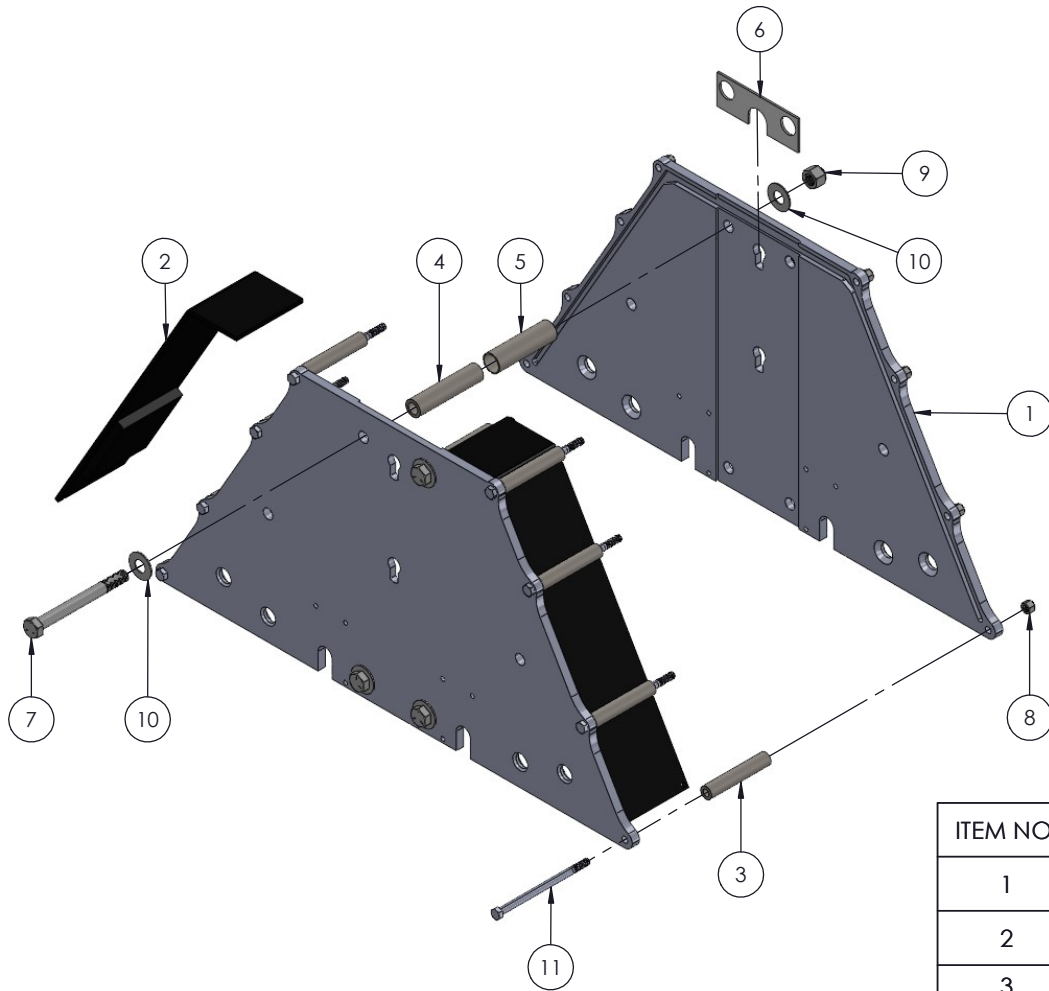

TRAP PLATE ASSEMBLY

ITEM NO.	PART NUMBER	DESCRIPTION	QTY.
1	785871	TRAP PLATE MACHINED W. PLUNGER HOLES GH-5T	2
2	785875	TRAP PLATE SPACER WELDMENT, GH-5T	2
3	785880	SPACER, BOLT 0.375 X 4.030	8
4	785879	SPACER, BOLT 0.625 X 4.280"	4
5	785878	ROLLER, SPACER 1 X 3.875"	4
6	785058	SLIDE, UHMW 5.5 X 2.0 X 0.125"	4
7	771157	SCREW, HHC 5/8-11 X 6"	4
8	772350	NUT, INSERT JAM 3/8 - 16	8
9	772503	NUT, INSERT JAM 5/8-11	4
10	773052	WASHER, FLAT 5/8 SAE	8
11	771105	SCREW, HHC 3/8-16X6" LN	8