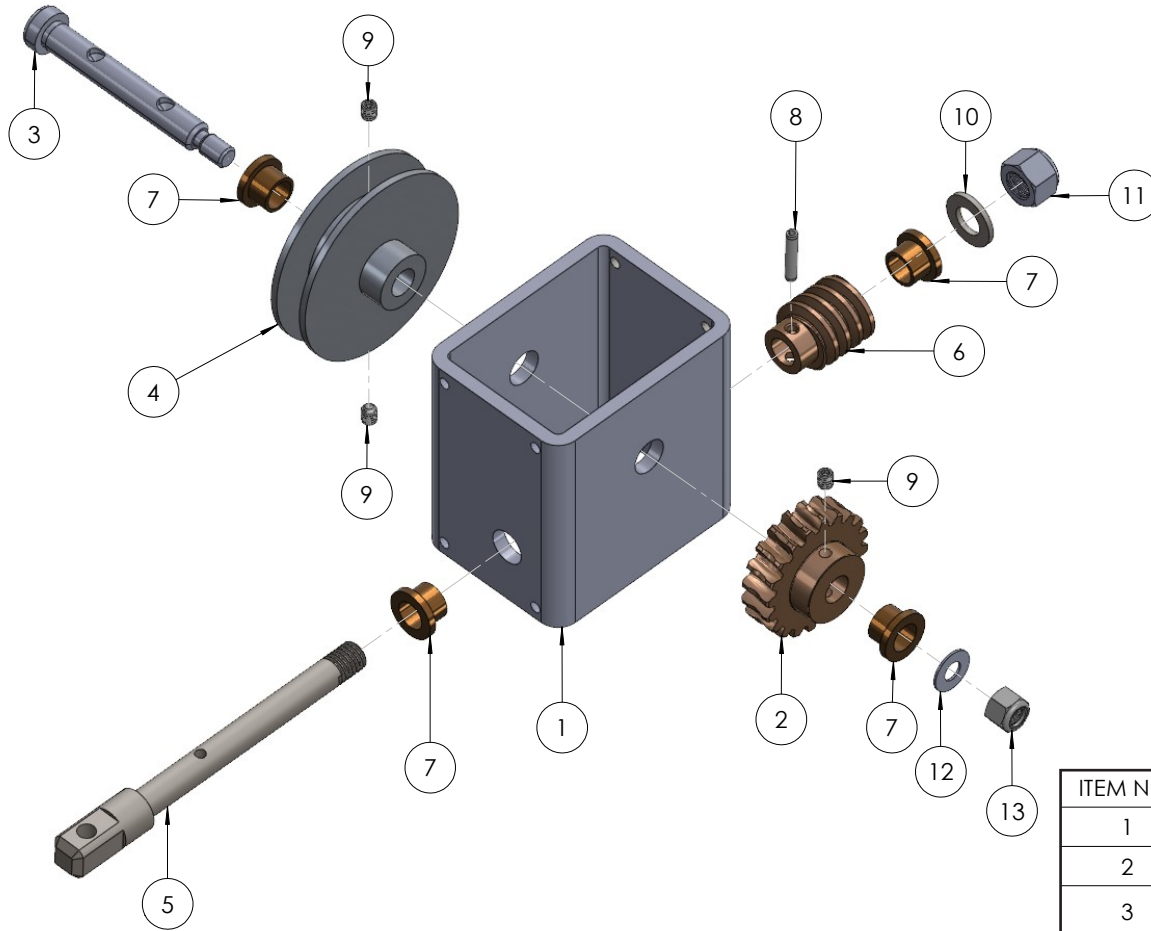

TRAP PLATE ASSEMBLY

ITEM NO.	PART NUMBER	DESCRIPTION	QTY.
1	785871	TRAP PLATE MACHINED W. PLUNGER HOLES GH-5T	2
2	785875	TRAP PLATE SPACER WELDMENT, GH-5T	2
3	785880	SPACER, BOLT 0.375 X 4.030	8
4	785879	SPACER, BOLT 0.625 X 4.280"	4
5	785878	ROLLER, SPACER 1 X 3.875"	4
6	785058	SLIDE, UHMW 5.5 X 2.0 X 0.125"	4
7	771157	SCREW, HHC 5/8-11 X 6"	4
8	772350	NUT, INSERT JAM 3/8 - 16	8
9	772503	NUT, INSERT JAM 5/8-11	4
10	773052	WASHER, FLAT 5/8 SAE	8
11	771105	SCREW, HHC 3/8-16X6" LN	8

PUSH BUTTON ASSEMBLY

ITEM NO.	PART NUMBER	DESCRIPTION	QTY.
1	785086	PUSH BUTTON, GANTRY	2
2	785891	PUSH BUTTON TUBE, GH-5T	1
3	776223	SPRING, CENTURY #3175	1

TROLLEY ASSEMBLY

ADD LOCTITE #263 TO ITEM #7

ITEM NO.	PART NUMBER	DESCRIPTION	QTY.
1	785896	TROLLEY WELDMENT, GH-5T	1
2	785167	TROLLEY ROLLER ASSEMBLY	4
3	771358	SCREW, SHOULDER 3/4 X 4 -1/4	4
4	774166	KNOB, FOUR PRONG SWIVEL PAD 1/2-13	1
5	772503	NUT, INSERT JAM 5/8-11	4
6	785647	TROLLEY-SLIP PAD- GH-5T	1
7	771805	SCREW, FHSC 1/2-13 X 1.5"LN	1

5 TON WINCH ASSEMBLY

ITEM NO.	PART NUMBER	DESCRIPTION	QTY.
1	785906	WINCH ASSEMBLY HOUSING, GH-5T	1
2	785907	WINCH-WORM GEAR, GH-5T	1
3	785908	WINCH-WORM GEAR MANDREL, GH-5T	1
4	785909	WINCH-SPINDLE, GH-GH-5T	1
5	785911	WINCH-WORM MANDREL, GH-5T	1
6	785912	WINCH-WORM, GH-5T	1
7	775041	BUSH, BZ FL 1/2 X 5/8 X 1/2	4
8	774087	PIN, ROLL 3/16 X 1	1
9	771434	SCREW, SET 1/4-20 X 5/16 CUP PT	3
10	773096	WASHER, FLAT M12	1
11	772358	NUT, INSERT JAM 1/2 -13	1
12	773042	WASHER, FLAT 5/16	1
13	772350	NUT, INSERT JAM 3/8 - 16	1

PULL HANDLE ASSEMBLY

OPTION
E, GANTRY QTY.
1

ITEM NO.	PART NUMBER	DESCRIPTION	QTY.
1	785994	GRAB HANDLE, GANTRY	1
2	785997	HANDLE PIN, GANTRY 5 TON	1
3	785998	HANDLE GRIP, BLACK RUBBER 0.50 ID	1
4	785999	CABLE ASSEMBLY, GANTRY 5 TON	1