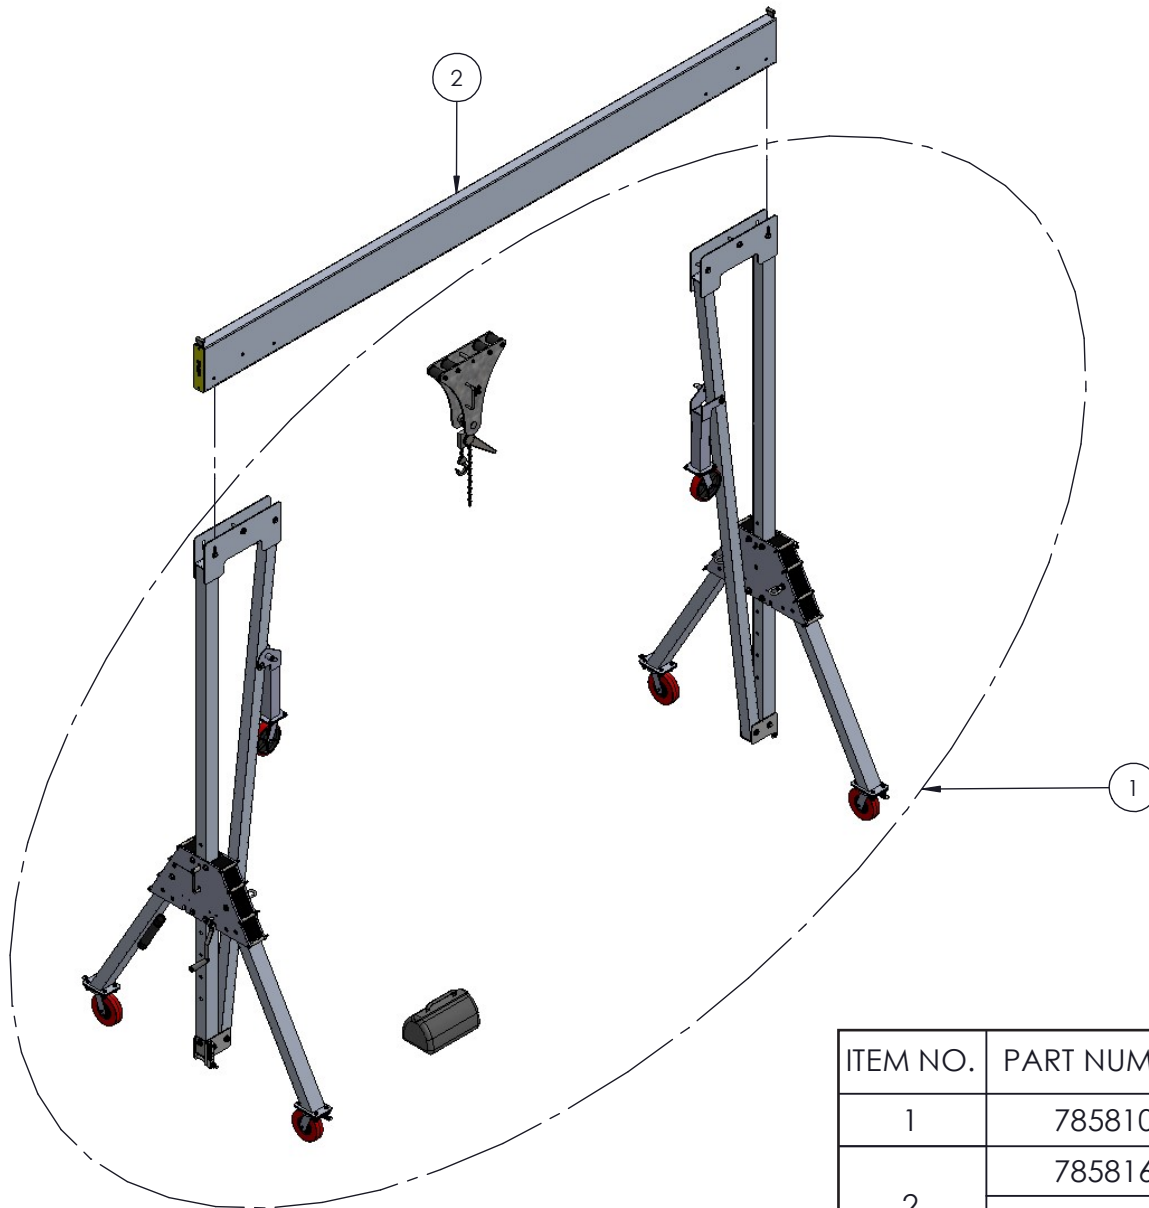

5 TON GANTRY ASSEMBLY

ITEM NO.	PART NUMBER	DESCRIPTION	QTY.
1	785810	A-FRAME/TROLLEY ASSY, GH-5T	1
2	785816	TOP BEAM ASSY, GH-5T-12	1
	785815	TOP BEAM ASSY, GH-5T-15	

5 TON TOP BEAM ASSEMBLY

ITEM NO.	PART NUMBER	DESCRIPTION	QTY.
1	785830	TOP BEAM MACHINED, GH-5T-15	1
	785831	TOP BEAM MACHINED, GH-5T-12	
2	785175	BEAM CARRYING STRAP	2
3	785822	BEAM END CAP	2
4	776019	SCREW, THD CUTTING 1/4-20 X 1	4

5 TON GANTRY LOAD LINE KIT

ITEM NO.	PART NUMBER	DESCRIPTION	QTY.
1	779947	5 TON GANTRY LOAD LINE KIT	2

A-FRAME WITH TROLLEY ASSEMBLY

ITEM NO.	PART NUMBER	DESCRIPTION	QTY.
1	785811	A-FRAME ASSEMBLY, GH-5T	2
2	785895	TROLLEY ASSEMBLY, GH-5T	1
3	783757	WINCH HANDLE ASSEMBLY, MX	2
4	779215	CLAMP, MANUAL TUBE	2
5	771046	SCREW, BHSC 1/4-20 X 0.75"	2
6	785090	MANUAL TUBE PAINTED	1
7	779905	CAP, 2" OD TUBE, BLACK	2
8	772503	NUT, INSERT JAM 5/8-11	6
9	771144	SCREW, HHC 5/8-11 X 5 GRD 5	6
10	773052	WASHER, FLAT 5/8 SAE	12
11	787538	1/4 TON WINCH 5T GANTRY	1
12	779946	STORAGE BAG, CHAIN KIT 5T GANTRY	1

A-FRAME ASSEMBLY

ITEM NO.	PART NUMBER	DESCRIPTION	QTY.
1	785850	BEAM HEIGHT ADJUSTMENT GH-5T	1
2	785856	HEIGHT ADJUST STABILIZING WELDMENT	1
3	785860	LEG ASSEMBLY, GH-5T	2
4	785870	TRAP PLATE ASSEMBLY, GH-5T	1
5	785890	PUSH BUTTON ASSEMBLY, GH-5T	2
6	785992	HANDLE ASEMBLY, GANTRY 5 TON	1
7	785900	BEAM HEIGHT ADJUST, SPRING ARRESTOR	1
8	785905	WINCH ASSEMBLY, GH-5T	1
9	771143	SCREW, HHC 5/8-11 X 4.5	4
10	771168	SCREW, HHC 5/8-11 X 6.5	3
11	771046	SCREW, BHSC 1/4-20 X 0.75"	6
12	774206	CABLE, 1/8" 7 X 19 GALV. AC	1
13	772503	NUT, INSERT JAM 5/8-11	7
14	773052	WASHER, FLAT 5/8 SAE	16
15	785861	THIRD LEG ASSEMBLY	1
16	779415	STEEL OVAL EYE NUT 5/8-11 THD	2
17	785848	LIFTING CHAIN W/BRACKET ASSEMBLY	1