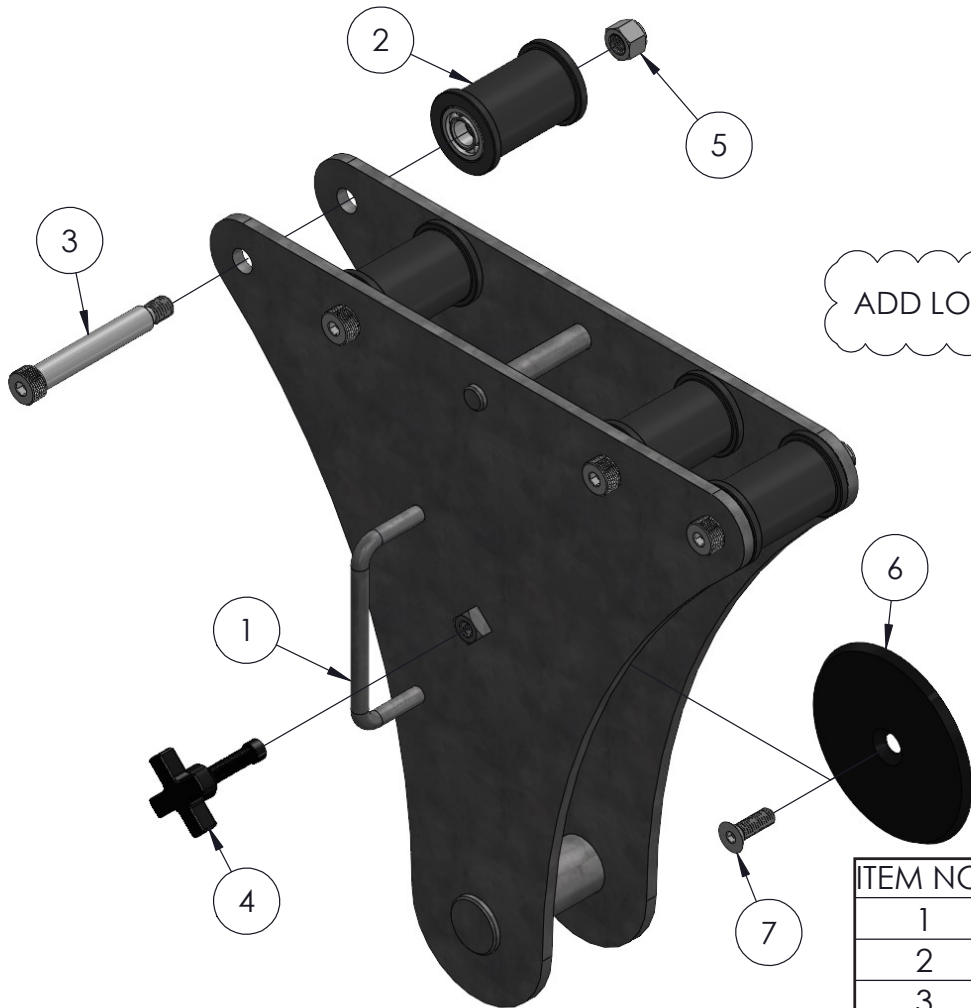

TRANSPORT LED ASSEMBLY

ITEM NO.	PART NUMBER	DESCRIPTION	QTY.
1	785865	TRANSPORT LEG WELDMENT	1
2	779046	CASTER ASSY SWIVEL W/ BRAKE 8X2	1
3	771266	SCREW, BHC 3/8-16 X 1	4
4	772355	NUT, INSERT LOCK 3/8-16	4
5	782510	PLUNGER	1
6	776212	SPRING, #DWC - 042 - G - 9	1
7	775110	SPLIT RING 1-1/4" NICKEL PLATED	1

TRAP PLATE ASSEMBLY

ITEM NO.	PART NUMBER	DESCRIPTION	QTY.
1	785871	TRAP PLATE MACHINED W. PLUNGER HOLES GH-5T	2
2	785875	TRAP PLATE SPACER WELDMENT, GH-5T	2
3	785880	SPACER, BOLT 0.375 X 4.030	8
4	785879	SPACER, BOLT 0.625 X 4.280"	4
5	785878	ROLLER, SPACER 1 X 3.875"	4
6	785058	SLIDE, UHMW 5.5 X 2.0 X 0.125"	4
7	771157	SCREW, HHC 5/8-11 X 6"	4
8	772350	NUT, INSERT JAM 3/8 - 16	8
9	772503	NUT, INSERT JAM 5/8-11	4
10	773052	WASHER, FLAT 5/8 SAE	8
11	771105	SCREW, HHC 3/8-16X6" LN	8

PUSH BUTTON ASSEMBLY

ITEM NO.	PART NUMBER	DESCRIPTION	QTY.
1	785086	PUSH BUTTON, GANTRY	2
2	785891	PUSH BUTTON TUBE, GH-5T	1
3	776223	SPRING, CENTURY #3175	1

TROLLEY ASSEMBLY

ADD LOCTITE #263 TO ITEM #7

ITEM NO.	PART NUMBER	DESCRIPTION	QTY.
1	785896	TROLLEY WELDMENT, GH-5T	1
2	785167	TROLLEY ROLLER ASSEMBLY	4
3	771358	SCREW, SHOULDER 3/4 X 4 -1/4	4
4	774166	KNOB, FOUR PRONG SWIVEL PAD 1/2-13	1
5	772503	NUT, INSERT JAM 5/8-11	4
6	785647	TROLLEY-SLIP PAD- GH-5T	1
7	771805	SCREW, FHSC 1/2-13 X 1.5"LN	1

5 TON WINCH ASSEMBLY

ITEM NO.	PART NUMBER	DESCRIPTION	QTY.
1	785906	WINCH ASSEMBLY HOUSING, GH-5T	1
2	785907	WINCH-WORM GEAR, GH-5T	1
3	785908	WINCH-WORM GEAR MANDREL, GH-5T	1
4	785909	WINCH-SPINDLE, GH-GH-5T	1
5	785911	WINCH-WORM MANDREL, GH-5T	1
6	785912	WINCH-WORM, GH-5T	1
7	775041	BUSH, BZ FL 1/2 X 5/8 X 1/2	4
8	774087	PIN, ROLL 3/16 X 1	1
9	771434	SCREW, SET 1/4-20 X 5/16 CUP PT	3
10	773096	WASHER, FLAT M12	1
11	772358	NUT, INSERT JAM 1/2 -13	1
12	773042	WASHER, FLAT 5/16	1
13	772350	NUT, INSERT JAM 3/8 - 16	1