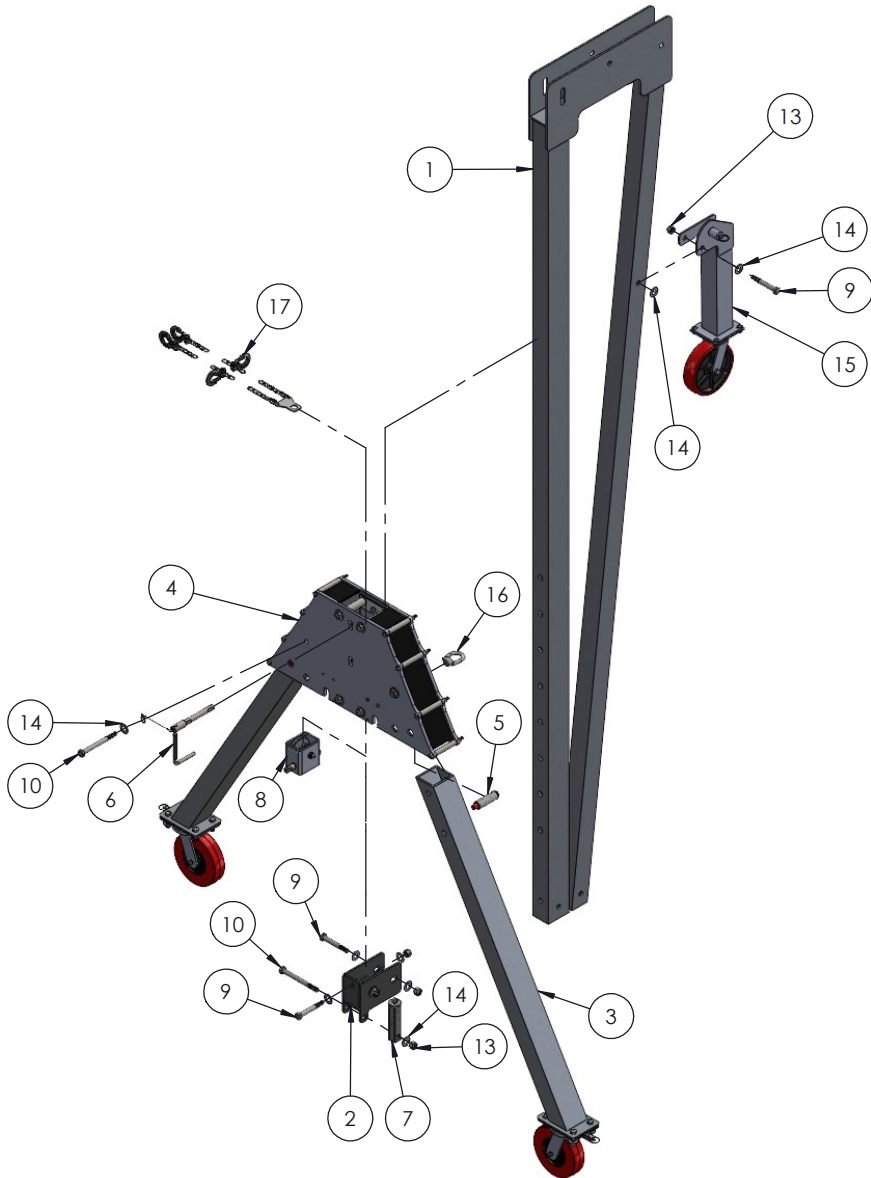

5 TON GANTRY ASSEMBLY

ITEM NO.	PART NUMBER	DESCRIPTION	QTY.
1	785810	A-FRAME/TROLLEY ASSY, GH-5T	1
2	785816	TOP BEAM ASSY, GH-5T-12	1
	785815	TOP BEAM ASSY, GH-5T-15	

5 TON TOP BEAM ASSEMBLY

ITEM NO.	PART NUMBER	DESCRIPTION	QTY.
1	785830	TOP BEAM MACHINED, GH-5T-15	1
	785831	TOP BEAM MACHINED, GH-5T-12	
2	785175	BEAM CARRYING STRAP	2
3	785822	BEAM END CAP	2
4	776019	SCREW, THD CUTTING 1/4-20 X 1	4

5 TON GANTRY LOAD LINE KIT

ITEM NO.	PART NUMBER	DESCRIPTION	QTY.
1	779947	5 TON GANTRY LOAD LINE KIT	2

A-FRAME WITH TROLLEY ASSEMBLY

ITEM NO.	PART NUMBER	DESCRIPTION	QTY.
1	785811	A-FRAME ASSEMBLY, GH-5T	2
2	785895	TROLLEY ASSEMBLY, GH-5T	1
3	783757	WINCH HANDLE ASSEMBLY, MX	2
4	779215	CLAMP, MANUAL TUBE	2
5	771046	SCREW, BHSC 1/4-20 X 0.75"	2
6	785090	MANUAL TUBE PAINTED	1
7	779905	CAP, 2" OD TUBE, BLACK	2
8	772503	NUT, INSERT JAM 5/8-11	6
9	771144	SCREW, HHC 5/8-11 X 5 GRD 5	6
10	773052	WASHER, FLAT 5/8 SAE	12
11	787538	1/4 TON WINCH 5T GANTRY	1
12	779946	STORAGE BAG, CHAIN KIT 5T GANTRY	1

A-FRAME ASSEMBLY

ITEM NO.	PART NUMBER	DESCRIPTION	QTY.
1	785850	BEAM HEIGHT ADJUSTMENT GH-5T	1
2	785856	HEIGHT ADJUST STABILIZING WELDMENT	1
3	785860	LEG ASSEMBLY, GH-5T	2
4	785870	TRAP PLATE ASSEMBLY, GH-5T	1
5	785890	PUSH BUTTON ASSEMBLY, GH-5T	2
6	785992	HANDLE ASEMBLY, GANTRY 5 TON	1
7	785900	BEAM HEIGHT ADJUST, SPRING ARRESTOR	1
8	785905	WINCH ASSEMBLY, GH-5T	1
9	771143	SCREW, HHC 5/8-11 X 4.5	4
10	771168	SCREW, HHC 5/8-11 X 6.5	3
11	771046	SCREW, BHSC 1/4-20 X 0.75"	6
12	774206	CABLE, 1/8" 7 X 19 GALV. AC	1
13	772503	NUT, INSERT JAM 5/8-11	7
14	773052	WASHER, FLAT 5/8 SAE	16
15	785861	THIRD LEG ASSEMBLY	1
16	779415	STEEL OVAL EYE NUT 5/8-11 THD	2
17	785848	LIFTING CHAIN W/BRACKET ASSEMBLY	1