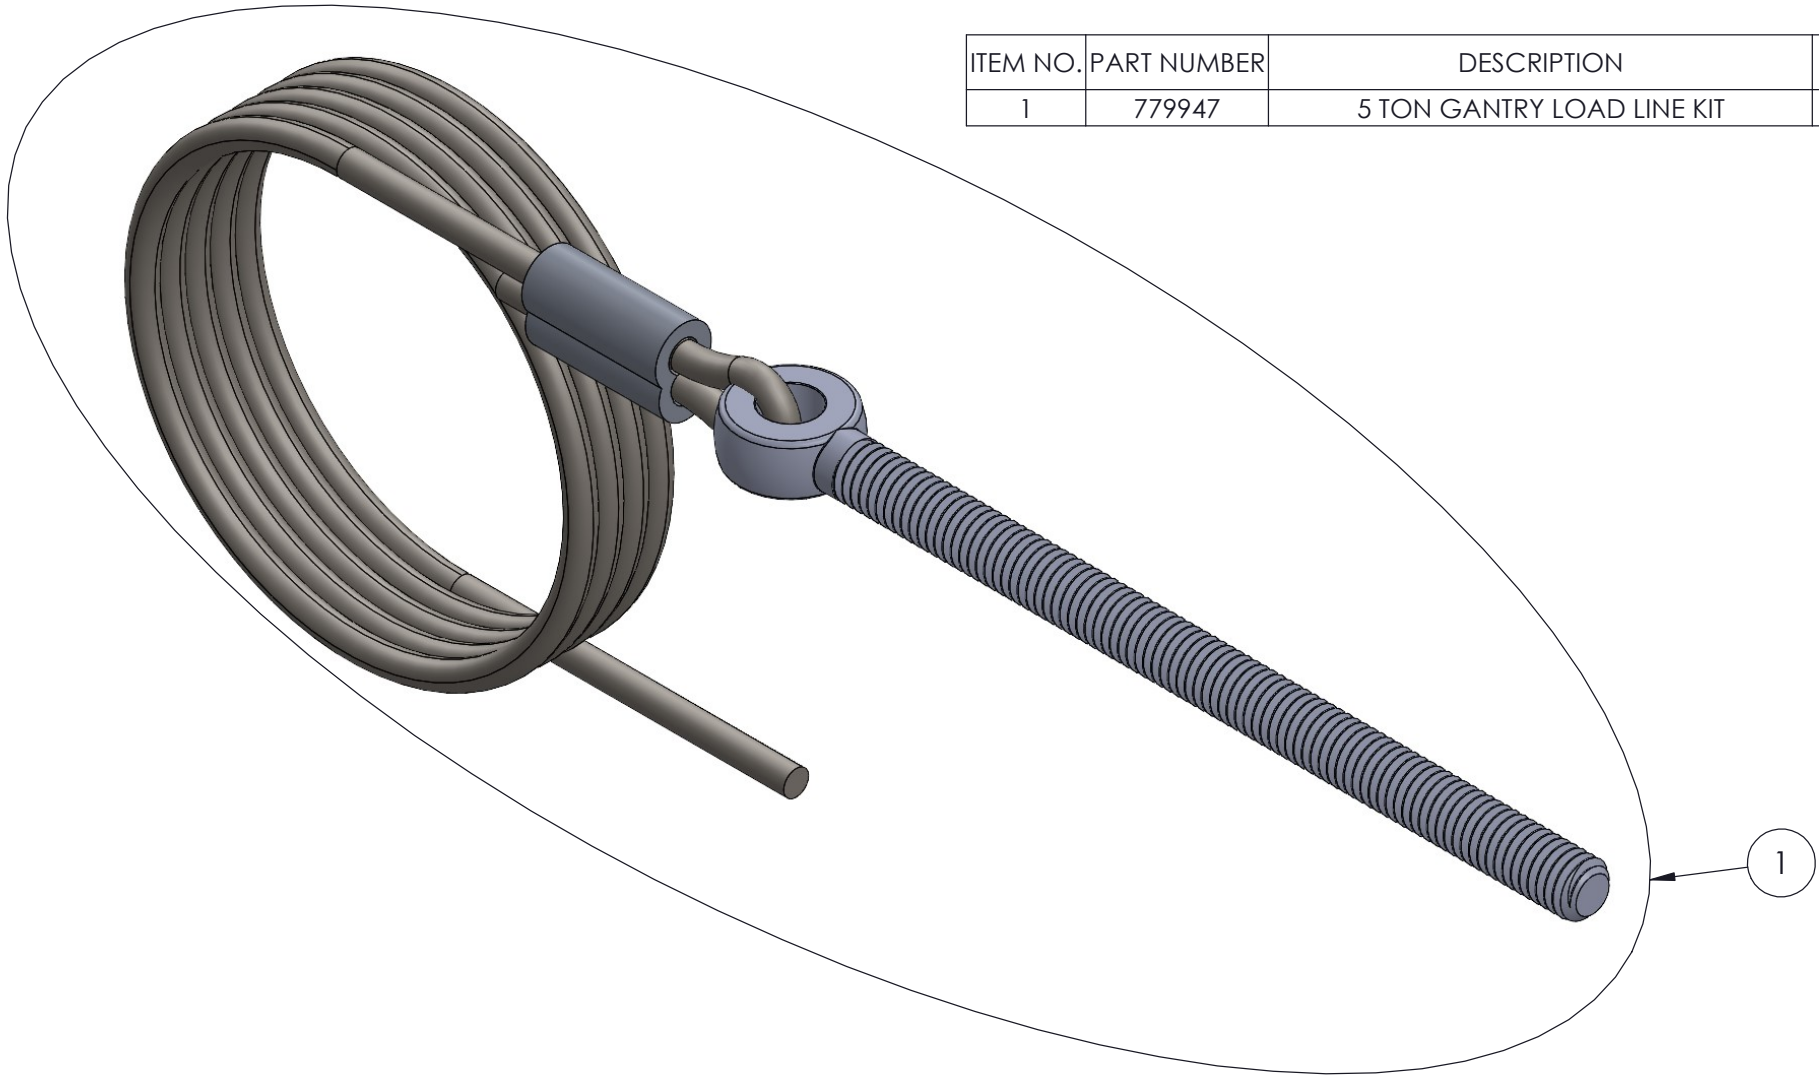

5 TON GANTRY ASSEMBLY

ITEM NO.	PART NUMBER	DESCRIPTION	QTY.
1	785810	A-FRAME/TROLLEY ASSY, GH-5T	1
2	785816	TOP BEAM ASSY, GH-5T-12	1
	785815	TOP BEAM ASSY, GH-5T-15	

5 TON TOP BEAM ASSEMBLY

ITEM NO.	PART NUMBER	DESCRIPTION	QTY.
1	785830	TOP BEAM MACHINED, GH-5T-15	1
	785831	TOP BEAM MACHINED, GH-5T-12	
2	785175	BEAM CARRYING STRAP	2
3	785822	BEAM END CAP	2
4	776019	SCREW, THD CUTTING 1/4-20 X 1	4

5 TON GANTRY LOAD LINE KIT

ITEM NO.	PART NUMBER	DESCRIPTION	QTY.
1	779947	5 TON GANTRY LOAD LINE KIT	2

A-FRAME WITH TROLLEY ASSEMBLY

ITEM NO.	PART NUMBER	DESCRIPTION	QTY.
1	785811	A-FRAME ASSEMBLY, GH-5T	2
2	785895	TROLLEY ASSEMBLY, GH-5T	1
3	783757	WINCH HANDLE ASSEMBLY, MX	2
4	779215	CLAMP, MANUAL TUBE	2
5	771046	SCREW, BHSC 1/4-20 X 0.75"	2
6	785090	MANUAL TUBE PAINTED	1
7	779905	CAP, 2" OD TUBE, BLACK	2
8	772503	NUT, INSERT JAM 5/8-11	6
9	771144	SCREW, HHC 5/8-11 X 5 GRD 5	6
10	773052	WASHER, FLAT 5/8 SAE	12
11	787538	1/4 TON WINCH 5T GANTRY	1
12	779946	STORAGE BAG, CHAIN KIT 5T GANTRY	1

A-FRAME ASSEMBLY

ITEM NO.	PART NUMBER	DESCRIPTION	QTY.
1	785850	BEAM HEIGHT ADJUSTMENT GH-5T	1
2	785856	HEIGHT ADJUST STABILIZING WELDMENT	1
3	785860	LEG ASSEMBLY, GH-5T	2
4	785870	TRAP PLATE ASSEMBLY, GH-5T	1
5	785890	PUSH BUTTON ASSEMBLY, GH-5T	2
6	785992	HANDLE ASEMBLY, GANTRY 5 TON	1
7	785900	BEAM HEIGHT ADJUST, SPRING ARRESTOR	1
8	785905	WINCH ASSEMBLY, GH-5T	1
9	771143	SCREW, HHC 5/8-11 X 4.5	4
10	771168	SCREW, HHC 5/8-11 X 6.5	3
11	771046	SCREW, BHSC 1/4-20 X 0.75"	6
12	774206	CABLE, 1/8" 7 X 19 GALV. AC	1
13	772503	NUT, INSERT JAM 5/8-11	7
14	773052	WASHER, FLAT 5/8 SAE	16
15	785861	THIRD LEG ASSEMBLY	1
16	779415	STEEL OVAL EYE NUT 5/8-11 THD	2
17	785848	LIFTING CHAIN W/BRACKET ASSEMBLY	1