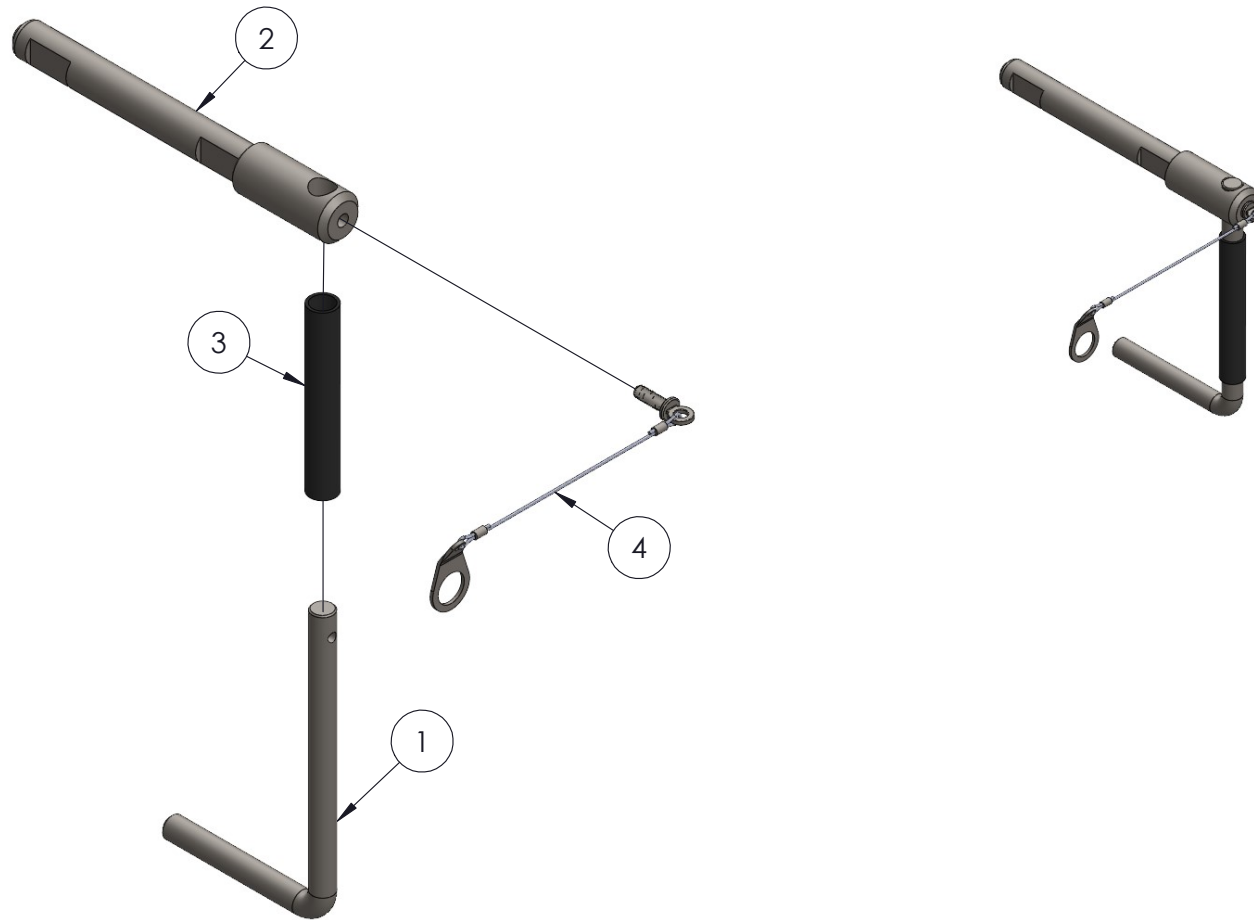

TRAP PLATE ASSEMBLY

ITEM NO.	PART NUMBER	DESCRIPTION	QTY.
1	785871	TRAP PLATE MACHINED W. PLUNGER HOLES GH-5T	2
2	785875	TRAP PLATE SPACER WELDMENT, GH-5T	2
3	785880	SPACER, BOLT 0.375 X 4.030	8
4	785879	SPACER, BOLT 0.625 X 4.280"	4
5	785878	ROLLER, SPACER 1 X 3.875"	4
6	785058	SLIDE, UHMW 5.5 X 2.0 X 0.125"	4
7	771157	SCREW, HHC 5/8-11 X 6"	4
8	772350	NUT, INSERT JAM 3/8 - 16	8
9	772503	NUT, INSERT JAM 5/8-11	4
10	773052	WASHER, FLAT 5/8 SAE	8
11	771105	SCREW, HHC 3/8-16X6" LN	8

PUSH BUTTON ASSEMBLY

ITEM NO.	PART NUMBER	DESCRIPTION	QTY.
1	785086	PUSH BUTTON, GANTRY	2
2	785891	PUSH BUTTON TUBE, GH-5T	1
3	776223	SPRING, CENTURY #3175	1

TROLLEY ASSEMBLY

ADD LOCTITE #263 TO ITEM #7

ITEM NO.	PART NUMBER	DESCRIPTION	QTY.
1	785896	TROLLEY WELDMENT, GH-5T	1
2	785167	TROLLEY ROLLER ASSEMBLY	4
3	771358	SCREW, SHOULDER 3/4 X 4 -1/4	4
4	774166	KNOB, FOUR PRONG SWIVEL PAD 1/2-13	1
5	772503	NUT, INSERT JAM 5/8-11	4
6	785647	TROLLEY-SLIP PAD- GH-5T	1
7	771805	SCREW, FHSC 1/2-13 X 1.5"LN	1

5 TON WINCH ASSEMBLY

ITEM NO.	PART NUMBER	DESCRIPTION	QTY.
1	785906	WINCH ASSEMBLY HOUSING, GH-5T	1
2	785907	WINCH-WORM GEAR, GH-5T	1
3	785908	WINCH-WORM GEAR MANDREL, GH-5T	1
4	785909	WINCH-SPINDLE, GH-GH-5T	1
5	785911	WINCH-WORM MANDREL, GH-5T	1
6	785912	WINCH-WORM, GH-5T	1
7	775041	BUSH, BZ FL 1/2 X 5/8 X 1/2	4
8	774087	PIN, ROLL 3/16 X 1	1
9	771434	SCREW, SET 1/4-20 X 5/16 CUP PT	3
10	773096	WASHER, FLAT M12	1
11	772358	NUT, INSERT JAM 1/2 -13	1
12	773042	WASHER, FLAT 5/16	1
13	772350	NUT, INSERT JAM 3/8 - 16	1

PULL HANDLE ASSEMBLY

OPTION
E, GANTRY QTY.
1

ITEM NO.	PART NUMBER	DESCRIPTION	QTY.
1	785994	GRAB HANDLE, GANTRY	1
2	785997	HANDLE PIN, GANTRY 5 TON	1
3	785998	HANDLE GRIP, BLACK RUBBER 0.50 ID	1
4	785999	CABLE ASSEMBLY, GANTRY 5 TON	1