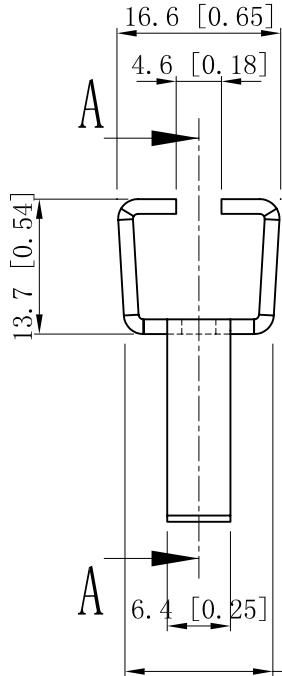

SIDES	BOTTOM
1Pcs M4×12 slotted headless cone point set screw	
Material:Steel-0.059"-C.R.S Finish:blue ZINC PLATED	

CUTAWAY VIEW A-A

This data sheet is for reference only .GARVIN INDUSTRIES reserves the right to make changes to the design without prior notice.

DESCRIPTION
TRADE REFERENCE TERMS

STANDARD PACKING
50 Pcs

GARVIN INDUSTRIES		
TITLE UNIVERSAL BREAKET LOCK		
SIZE A4	DWG NO. UBL1-BLU	REV
DATA SHEET		