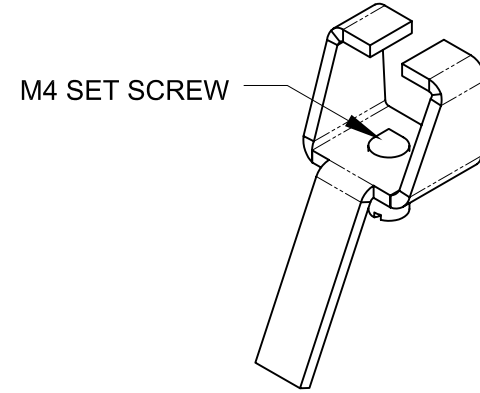

SIDES	BOTTOM
1Pcs M4×12 slotted headless cone point set screw	
Material:Steel-0.059"-C.R.S Finish:blue ZINC PLATED	

CUTAWAY VIEW A-A

This data sheet is for reference only .GARVIN INDUSTRIES reserves the right to make changes to the design without prior notice.

DESCRIPTION
TRADE REFERENCE TERMS

STANDARD PACKING
50 Pcs

GARVIN INDUSTRIES		
TITLE UNIVERSAL BREAKET LOCK		
SIZE A4	DWG NO. UBL1-BLU	REV
DATA SHEET		