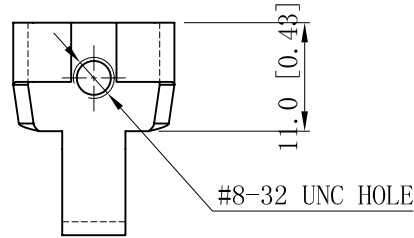

SIDES	BOTTOM
1Pcs M4×12 slotted headless cone point set screw	
Material:Steel-0.059"-C.R.S Finish:blue ZINC PLATED	

CUTAWAY VIEW A-A

This data sheet is for reference only .GARVIN INDUSTRIES reserves the right to make changes to the design without prior notice.

DESCRIPTION
TRADE REFERENCE TERMS

STANDARD PACKING
50 Pcs

GARVIN INDUSTRIES		
TITLE UNIVERSAL BREAKET LOCK		
SIZE A4	DWG NO. UBL1-BLU	REV
DATA SHEET		