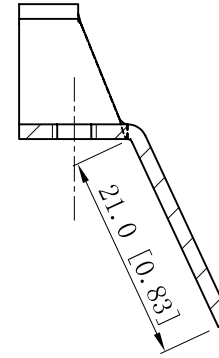

SIDES	BOTTOM
1Pcs M4×12 slotted headless cone point set screw	
Material:Steel-0.059"-C.R.S Finish:blue ZINC PLATED	

CUTAWAY VIEW A-A

This data sheet is for reference only .GARVIN INDUSTRIES reserves the right to make changes to the design without prior notice.

DESCRIPTION
TRADE REFERENCE TERMS

STANDARD PACKING
50 Pcs

GARVIN INDUSTRIES		
TITLE UNIVERSAL BREAKET LOCK		
SIZE A4	DWG NO. UBL1-BLU	REV
DATA SHEET		