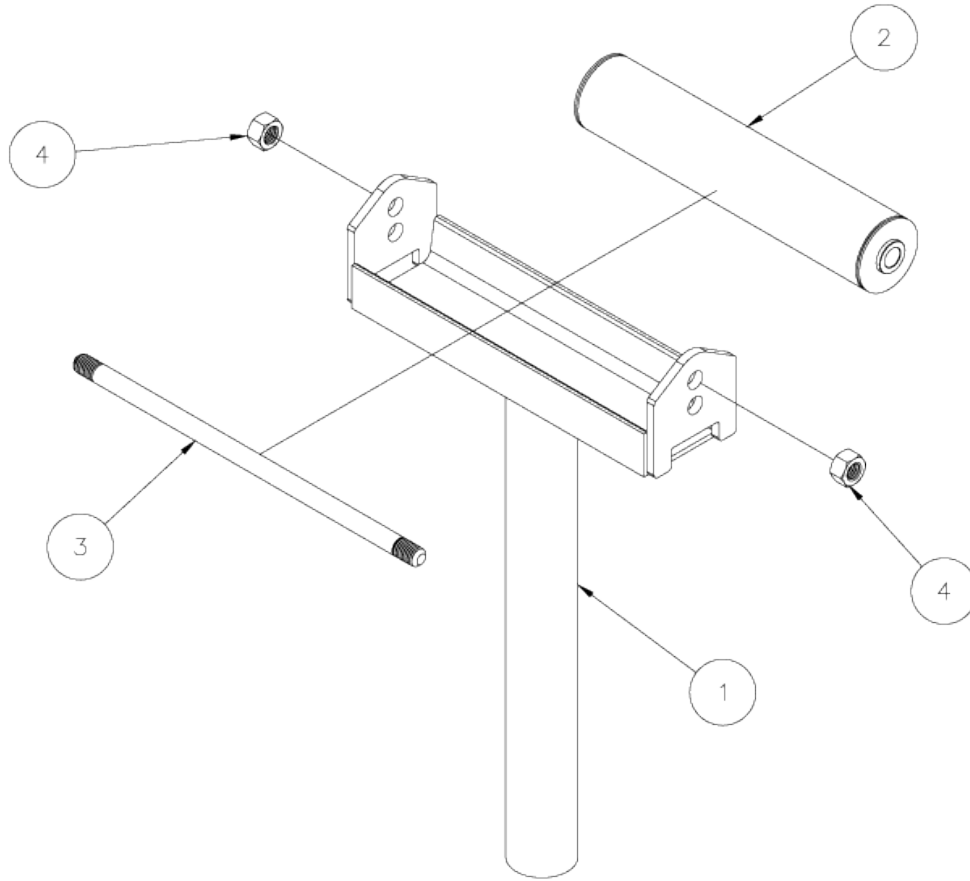

BAR STOCK HEAD HI & LO JACKS (780519 & 780944)

Item	Part No.	Description	Qty
1	780945	BAR STOCK HD WELDMENT, LO	1
1	780582	BAR STOCK HD WELDMENT, HI	1
2	780585	ROLLER WLDMT W/BUSHINGS BSH	1
3	780588	ROLLER SHAFT BS-8	1
4	772357	NUT, INSERT LOCK 1/2-13	2