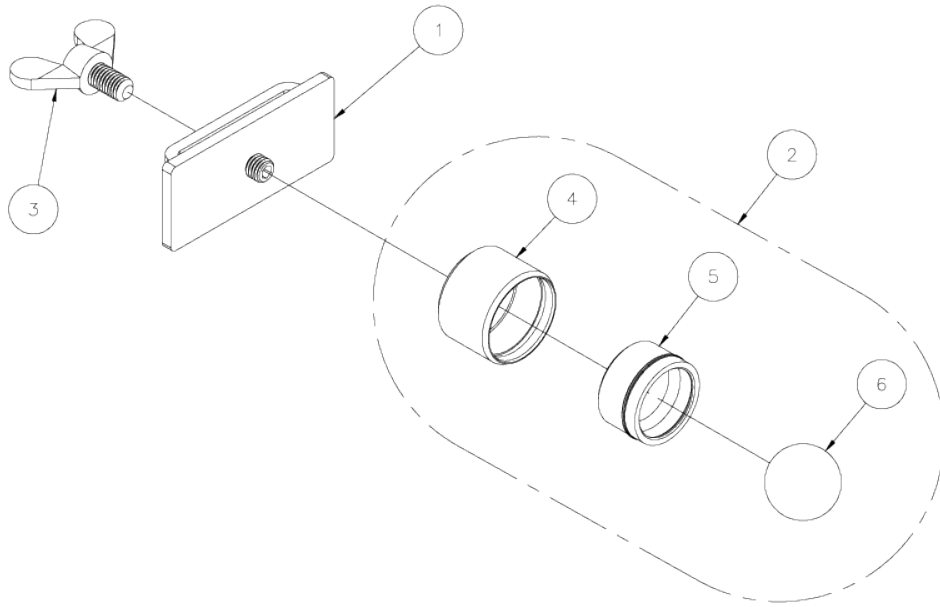

HI FOLD-A-JACK* PARTS

Item	Part No.	Description	Qty
1	781309	BASE WELDMENT, HI FAJ	1
2	780424	HI ID BBL PLN 20.5" LG.	1
3	780510	LOCKWASHER J-20A	1
4	780552	SETSCREW C-110W	1
5	779531	GRIP, HAND (YELLOW) FAJ	1

LO FOLD-A-JACK* PARTS

Item	Part No.	Description	Qty
1	781360	BASE WELDMENT, LO FAJ	1
2	780422	LO ID BBL PLN 14.5" LG	1
3	780510	LOCKWASHER J-20A	1
4	780552	SETSCREW C-110W	1

SS SLEEVE KIT (780502)

Item	Part No.	Description	Qty
1	780504	SS FORMED VEE 780504 - SS FORMED VEE	1
2	771028	SCREW, HHC 1/4-20 X 3-1/2"	2
3	776023	NUT, WING 1/4-20 COLD FORGED	2

BALL TRANSFER HEAD (780274 & 780551)

Item	Part No.	Description	Qty
1	780555	BALL TRANS HD WLDMT (JACK)	2
2	780271	BALL CASTER ASSEMBLY	2
2	780273	BALL CASTER ASSEMBLY, S.S.	2
3	780286	WING SCREW WELDMENT 3/4" LG	2
4	780267	SOCKET, BALL CASTER	2
5	780276	BEARING POCKET, BALL CASTER	2
6	779019	BALL, STEEL 1-1/2" DIA.	2
6	779021	BALL, S.S. 1-1/2 DIA.	2

ROLLER HEAD W/STEEL OR ALUMINUM WHEEL (780514 & 780517)

Item	Part No.	Description	Qty
1	780233	RLR HD. WLDMT W/ADJ SCREW	1
2	780509	ROLLER WHEEL "SS"	2
2	780568	ROLLER WHEEL , 1-PC PM	2
3	775031	BUSH, BZ 3/8 X 5/8 X 1-3/4"	2
4	771101	SCREW, HHC 3/8 - 16 X 2-3/4"	2
5	772355	NUT, INSERT LOCK 3/8-16	2