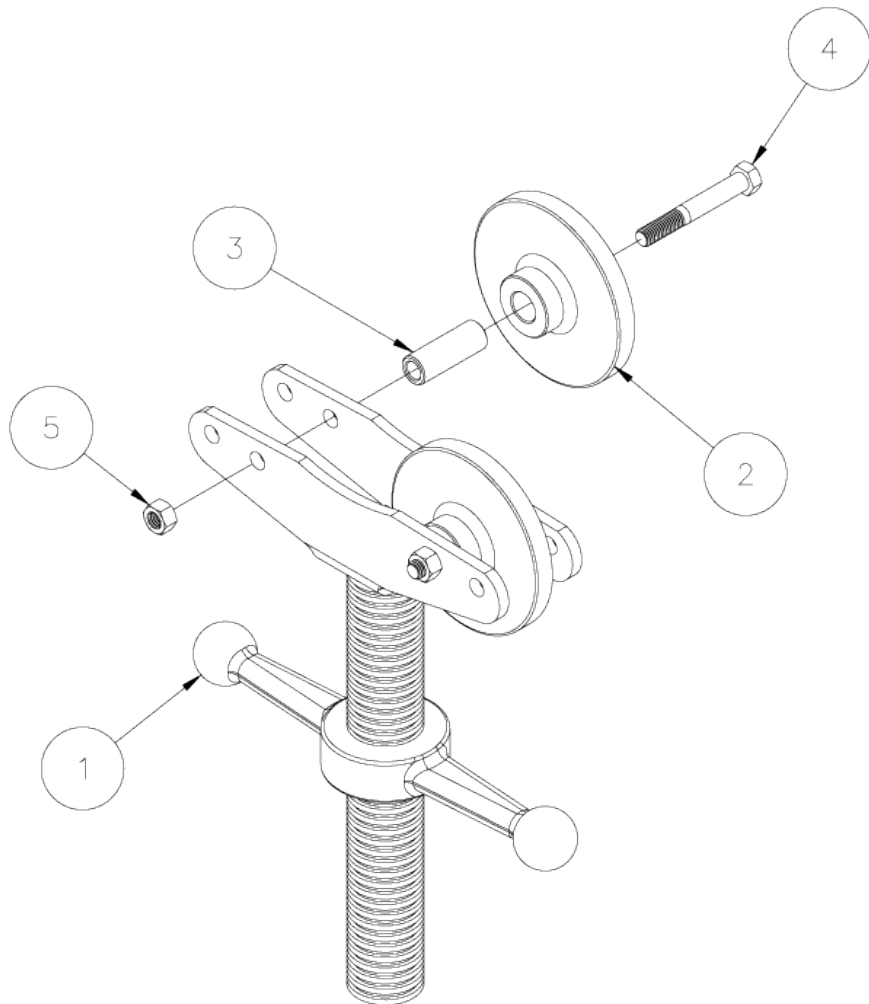

LO FOLD-A-JACK* PARTS

Item	Part No.	Description	Qty
1	781360	BASE WELDMENT, LO FAJ	1
2	780422	LO ID BBL PLN 14.5" LG	1
3	780510	LOCKWASHER J-20A	1
4	780552	SETSCREW C-110W	1

SS SLEEVE KIT (780502)

Item	Part No.	Description	Qty
1	780504	SS FORMED VEE 780504 - SS FORMED VEE	1
2	771028	SCREW, HHC 1/4-20 X 3-1/2"	2
3	776023	NUT, WING 1/4-20 COLD FORGED	2

BALL TRANSFER HEAD (780274 & 780551)

Item	Part No.	Description	Qty
1	780555	BALL TRANS HD WLDMT (JACK)	2
2	780271	BALL CASTER ASSEMBLY	2
2	780273	BALL CASTER ASSEMBLY, S.S.	2
3	780286	WING SCREW WELDMENT 3/4" LG	2
4	780267	SOCKET, BALL CASTER	2
5	780276	BEARING POCKET, BALL CASTER	2
6	779019	BALL, STEEL 1-1/2" DIA.	2
6	779021	BALL, S.S. 1-1/2 DIA.	2

ROLLER HEAD W/STEEL OR ALUMINUM WHEEL (780514 & 780517)

Item	Part No.	Description	Qty
1	780233	RLR HD. WLDMT W/ADJ SCREW	1
2	780509	ROLLER WHEEL "SS"	2
2	780568	ROLLER WHEEL , 1-PC PM	2
3	775031	BUSH, BZ 3/8 X 5/8 X 1-3/4"	2
4	771101	SCREW, HHC 3/8 - 16 X 2-3/4"	2
5	772355	NUT, INSERT LOCK 3/8-16	2

ROLLER HEAD W/RUBBER WHEELS (780499)

Item	Part No.	Description	Qty
1	780233	RLR HD. W/LD MT W/ADJ SCREW	1
2	780507	RUBBER WHEEL W/BUSHINGS AD-9R	2
3	771101	SCREW, HHC 3/8 - 16 X 2-3/4"	2
4	772355	NUT, INSERT LOCK 3/8-16	2