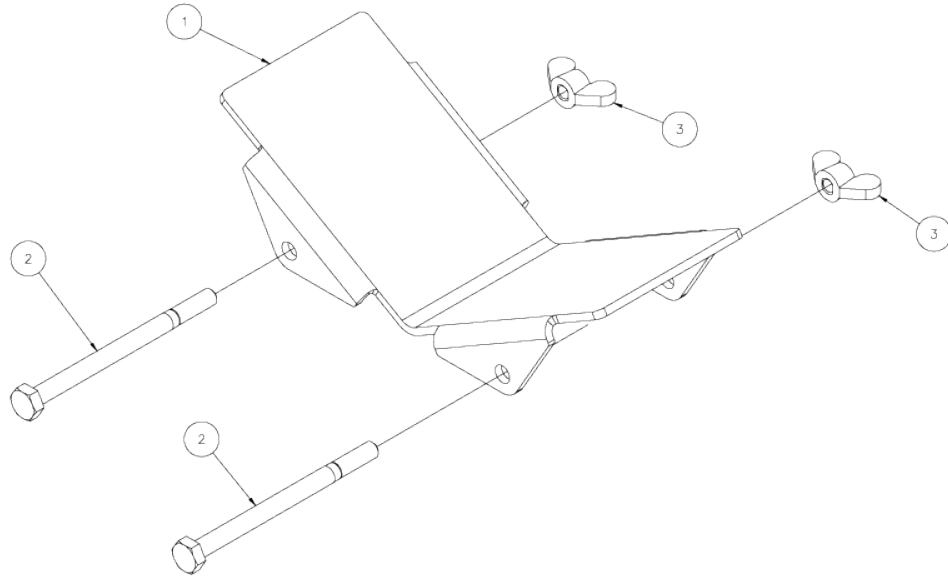

HI FOLD-A-JACK* PARTS

Item	Part No.	Description	Qty
1	781309	BASE WELDMENT, HI FAJ	1
2	780424	HI ID BBL PLN 20.5" LG.	1
3	780510	LOCKWASHER J-20A	1
4	780552	SETSCREW C-110W	1
5	779531	GRIP, HAND (YELLOW) FAJ	1

LO FOLD-A-JACK* PARTS

Item	Part No.	Description	Qty
1	781360	BASE WELDMENT, LO FAJ	1
2	780422	LO ID BBL PLN 14.5" LG	1
3	780510	LOCKWASHER J-20A	1
4	780552	SETSCREW C-110W	1

SS SLEEVE KIT (780502)

Item	Part No.	Description	Qty
1	780504	SS FORMED VEE 780504 - SS FORMED VEE	1
2	771028	SCREW, HHC 1/4-20 X 3-1/2"	2
3	776023	NUT, WING 1/4-20 COLD FORGED	2

BALL TRANSFER HEAD (780274 & 780551)

Item	Part No.	Description	Qty
1	780555	BALL TRANS HD WLDMT (JACK)	2
2	780271	BALL CASTER ASSEMBLY	2
2	780273	BALL CASTER ASSEMBLY, S.S.	2
3	780286	WING SCREW WELDMENT 3/4" LG	2
4	780267	SOCKET, BALL CASTER	2
5	780276	BEARING POCKET, BALL CASTER	2
6	779019	BALL, STEEL 1-1/2" DIA.	2
6	779021	BALL, S.S. 1-1/2 DIA.	2

ROLLER HEAD W/STEEL OR ALUMINUM WHEEL (780514 & 780517)

Item	Part No.	Description	Qty
1	780233	RLR HD. WLDMT W/ADJ SCREW	1
2	780509	ROLLER WHEEL "SS"	2
2	780568	ROLLER WHEEL , 1-PC PM	2
3	775031	BUSH, BZ 3/8 X 5/8 X 1-3/4"	2
4	771101	SCREW, HHC 3/8 - 16 X 2-3/4"	2
5	772355	NUT, INSERT LOCK 3/8-16	2