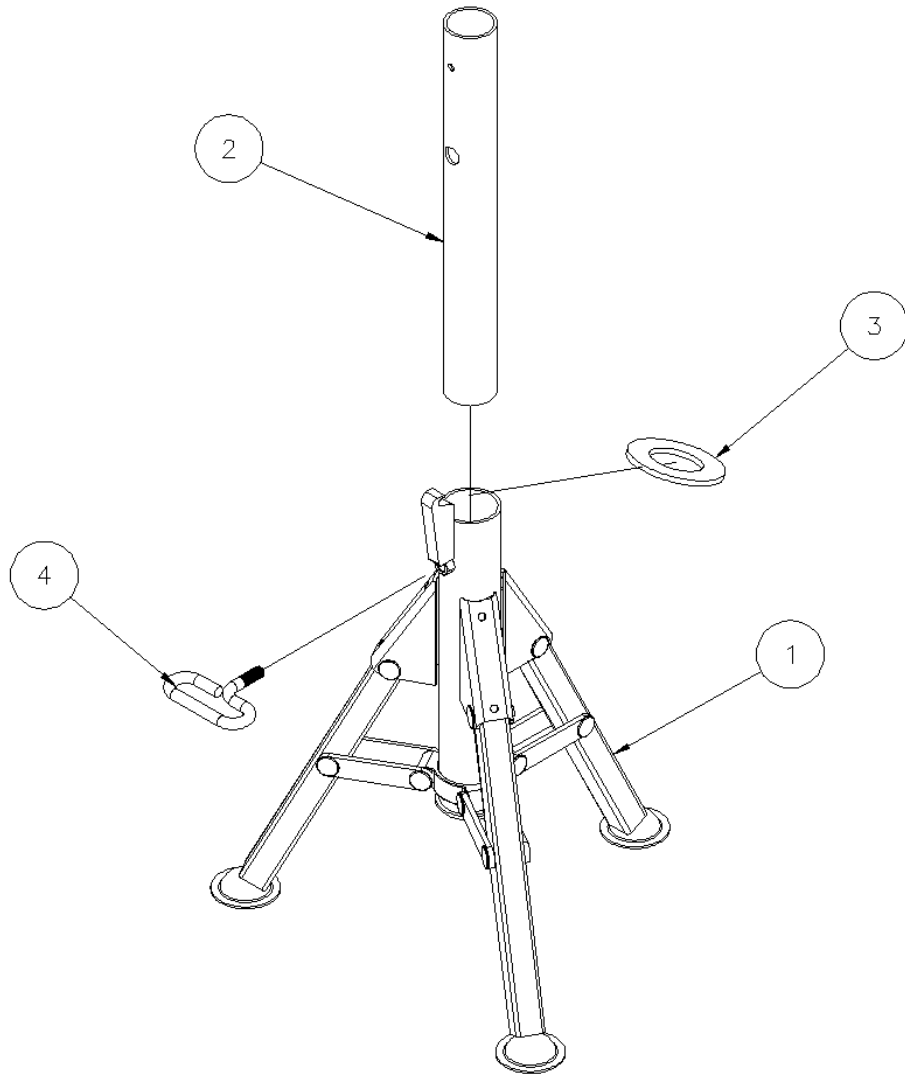

HI FOLD-A-JACK* PARTS

Item	Part No.	Description	Qty
1	781309	BASE WELDMENT, HI FAJ	1
2	780424	HI ID BBL PLN 20.5" LG.	1
3	780510	LOCKWASHER J-20A	1
4	780552	SETSCREW C-110W	1
5	779531	GRIP, HAND (YELLOW) FAJ	1

LO FOLD-A-JACK* PARTS

Item	Part No.	Description	Qty
1	781360	BASE WELDMENT, LO FAJ	1
2	780422	LO ID BBL PLN 14.5" LG	1
3	780510	LOCKWASHER J-20A	1
4	780552	SETSCREW C-110W	1

SS SLEEVE KIT (780502)

Item	Part No.	Description	Qty
1	780504	SS FORMED VEE 780504 - SS FORMED VEE	1
2	771028	SCREW, HHC 1/4-20 X 3-1/2"	2
3	776023	NUT, WING 1/4-20 COLD FORGED	2

BALL TRANSFER HEAD (780274 & 780551)

Item	Part No.	Description	Qty
1	780555	BALL TRANS HD WLDMT (JACK)	2
2	780271	BALL CASTER ASSEMBLY	2
2	780273	BALL CASTER ASSEMBLY, S.S.	2
3	780286	WING SCREW WELDMENT 3/4" LG	2
4	780267	SOCKET, BALL CASTER	2
5	780276	BEARING POCKET, BALL CASTER	2
6	779019	BALL, STEEL 1-1/2" DIA.	2
6	779021	BALL, S.S. 1-1/2 DIA.	2

ROLLER HEAD W/STEEL OR ALUMINUM WHEEL (780514 & 780517)

Item	Part No.	Description	Qty
1	780233	RLR HD. WLDMT W/ADJ SCREW	1
2	780509	ROLLER WHEEL "SS"	2
2	780568	ROLLER WHEEL , 1-PC PM	2
3	775031	BUSH, BZ 3/8 X 5/8 X 1-3/4"	2
4	771101	SCREW, HHC 3/8 - 16 X 2-3/4"	2
5	772355	NUT, INSERT LOCK 3/8-16	2