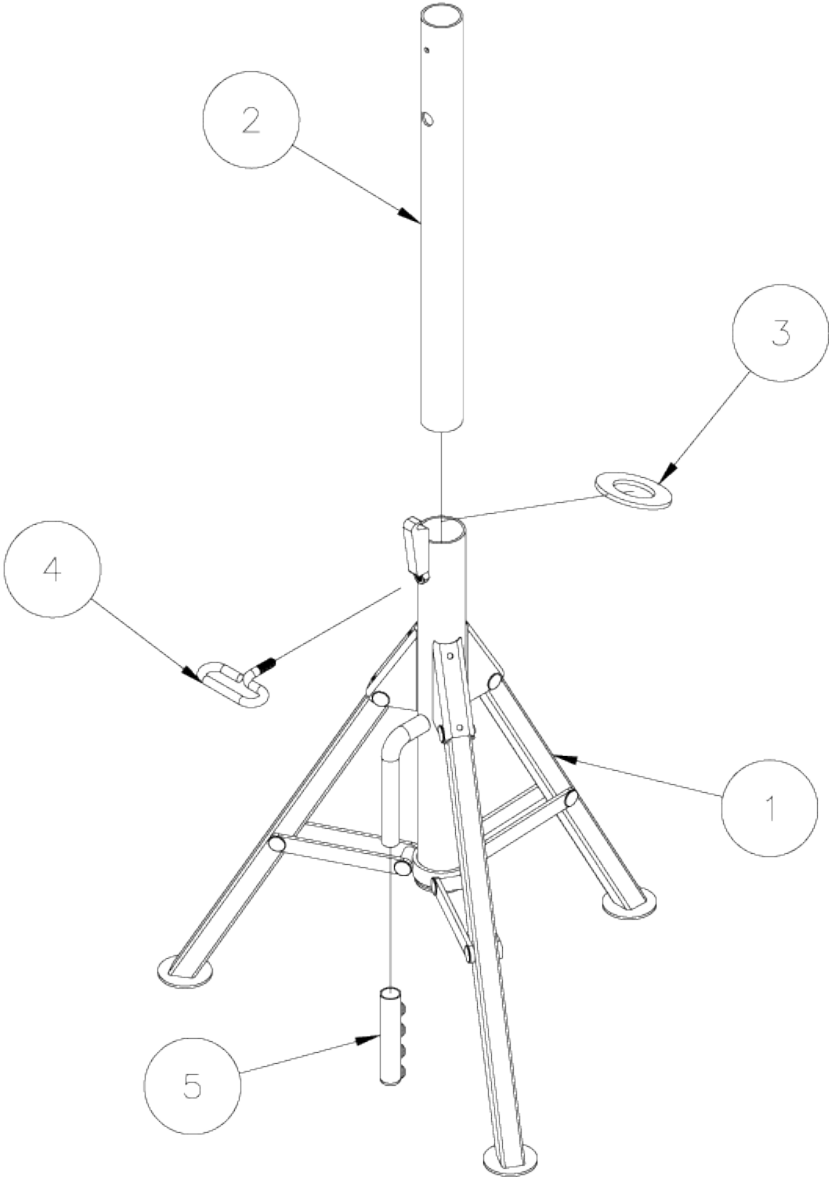

HI FOLD-A-JACK* PARTS

Item	Part No.	Description	Qty
1	781309	BASE WELDMENT, HI FAJ	1
2	780424	HI ID BBL PLN 20.5" LG.	1
3	780510	LOCKWASHER J-20A	1
4	780552	SETSCREW C-110W	1
5	779531	GRIP, HAND (YELLOW) FAJ	1

LO FOLD-A-JACK* PARTS

Item	Part No.	Description	Qty
1	781360	BASE WELDMENT, LO FAJ	1
2	780422	LO ID BBL PLN 14.5" LG	1
3	780510	LOCKWASHER J-20A	1
4	780552	SETSCREW C-110W	1

SS SLEEVE KIT (780502)

Item	Part No.	Description	Qty
1	780504	SS FORMED VEE 780504 - SS FORMED VEE	1
2	771028	SCREW, HHC 1/4-20 X 3-1/2"	2
3	776023	NUT, WING 1/4-20 COLD FORGED	2

BALL TRANSFER HEAD (780274 & 780551)

Item	Part No.	Description	Qty
1	780555	BALL TRANS HD WLDMT (JACK)	2
2	780271	BALL CASTER ASSEMBLY	2
2	780273	BALL CASTER ASSEMBLY, S.S.	2
3	780286	WING SCREW WELDMENT 3/4" LG	2
4	780267	SOCKET, BALL CASTER	2
5	780276	BEARING POCKET, BALL CASTER	2
6	779019	BALL, STEEL 1-1/2" DIA.	2
6	779021	BALL, S.S. 1-1/2 DIA.	2

ROLLER HEAD W/STEEL OR ALUMINUM WHEEL (780514 & 780517)

Item	Part No.	Description	Qty
1	780233	RLR HD. WLDMT W/ADJ SCREW	1
2	780509	ROLLER WHEEL "SS"	2
2	780568	ROLLER WHEEL , 1-PC PM	2
3	775031	BUSH, BZ 3/8 X 5/8 X 1-3/4"	2
4	771101	SCREW, HHC 3/8 - 16 X 2-3/4"	2
5	772355	NUT, INSERT LOCK 3/8-16	2