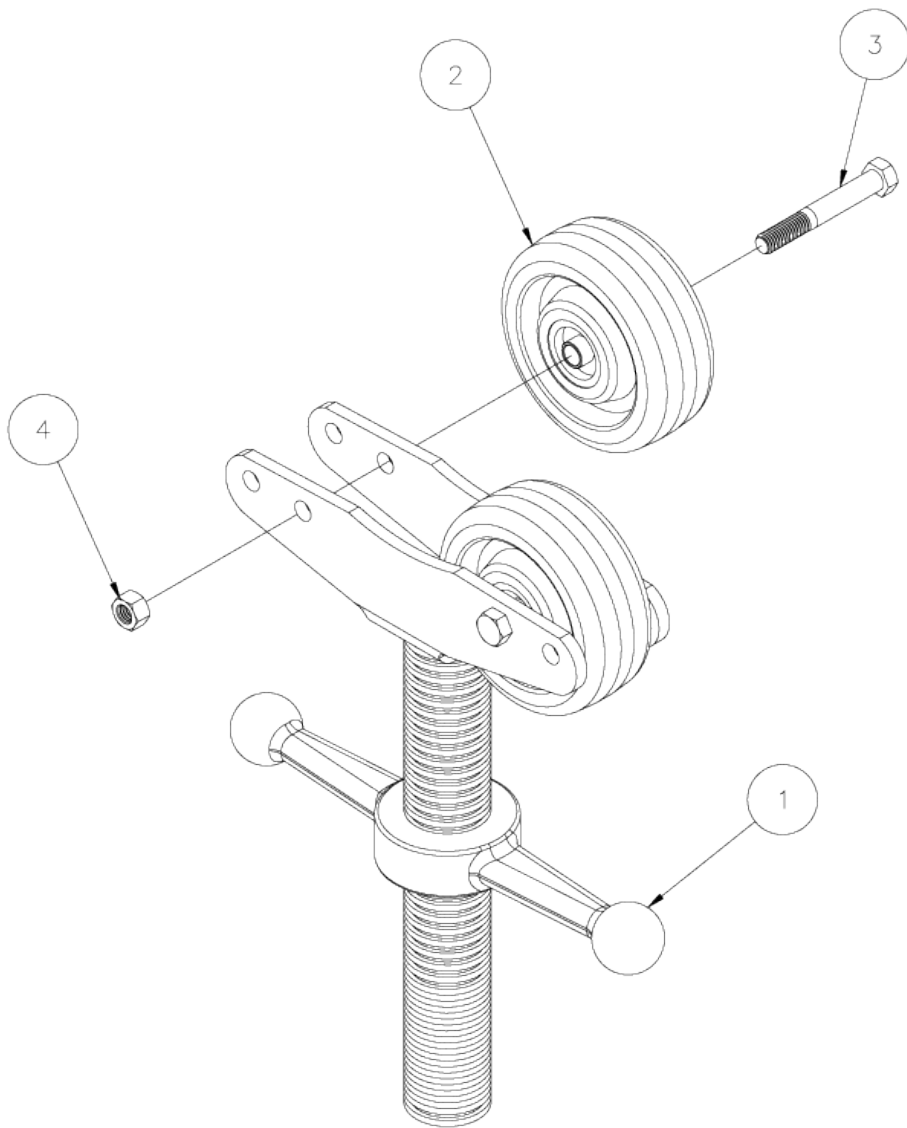

HI FOLD-A-JACK* PARTS

Item	Part No.	Description	Qty
1	781309	BASE WELDMENT, HI FAJ	1
2	780424	HI ID BBL PLN 20.5" LG.	1
3	780510	LOCKWASHER J-20A	1
4	780552	SETSCREW C-110W	1
5	779531	GRIP, HAND (YELLOW) FAJ	1

BALL TRANSFER HEAD (780274 & 780551)

Item	Part No.	Description	Qty
1	780555	BALL TRANS HD WLDMT (JACK)	2
2	780271	BALL CASTER ASSEMBLY	2
2	780273	BALL CASTER ASSEMBLY, S.S.	2
3	780286	WING SCREW WELDMENT 3/4" LG	2
4	780267	SOCKET, BALL CASTER	2
5	780276	BEARING POCKET, BALL CASTER	2
6	779019	BALL, STEEL 1-1/2" DIA.	2
6	779021	BALL, S.S. 1-1/2 DIA.	2

ROLLER HEAD W/STEEL OR ALUMINUM WHEEL (780514 & 780517)

Item	Part No.	Description	Qty
1	780233	RLR HD. WLDMT W/ADJ SCREW	1
2	780509	ROLLER WHEEL "SS"	2
2	780568	ROLLER WHEEL , 1-PC PM	2
3	775031	BUSH, BZ 3/8 X 5/8 X 1-3/4"	2
4	771101	SCREW, HHC 3/8 - 16 X 2-3/4"	2
5	772355	NUT, INSERT LOCK 3/8-16	2

ROLLER HEAD W/RUBBER WHEELS (780499)

Item	Part No.	Description	Qty
1	780233	RLR HD. W/LD MT W/ADJ SCREW	1
2	780507	RUBBER WHEEL W/BUSHINGS AD-9R	2
3	771101	SCREW, HHC 3/8 - 16 X 2-3/4"	2
4	772355	NUT, INSERT LOCK 3/8-16	2