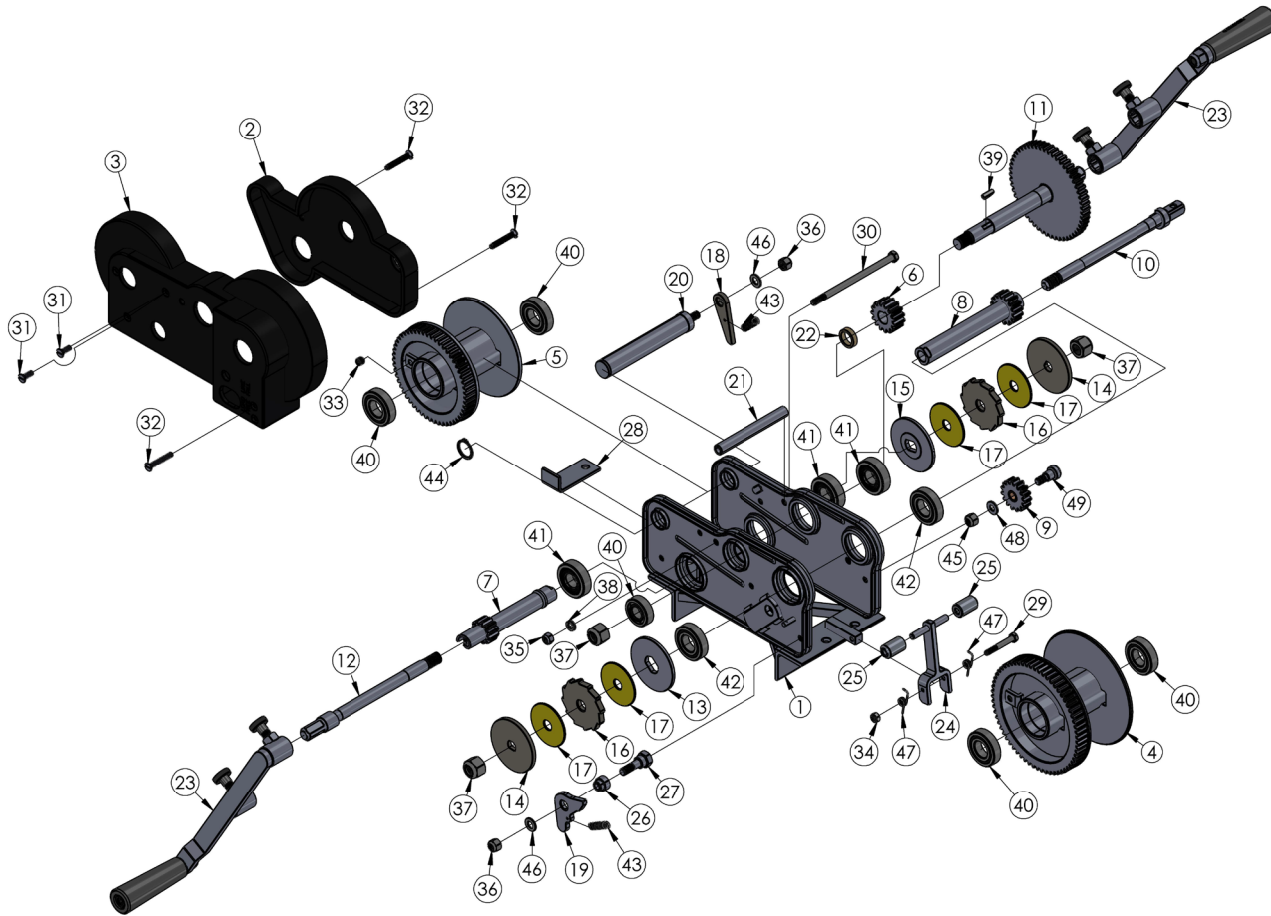

CS2000 WINCH ASSEMBLY

ITEM NO.	PART NUMBER	DESCRIPTION	QTY.
1	780601	WINCH HOUSING ASSY CS-1	1
2	780602	GEAR COVER, SMALL CS-21	1
3	780603	GEAR COVER, LARGE CS-22	1
4	780202	LOAD DRUM FINAL WLDMNT/ ASSY	1
5	780203	HOIST DRUM WLDMNT/ ASSY	1
6	780204	LOAD DRUM PINION WJ-5	1
7	780205	SHAFT, HOIST DRUM PINION WJ-7	1
8	780206	LOW SPEED PINION WJ-9	1
9	780207	IDLER GEAR ASSEMBLY	1
10	785393	LOW SPEED DRIVE SHAFT, 2-SPEED WINCH	1
11	780209	HI-SPD DRIVE SHAFT ASSY WJ-12	1
12	780210	HOIST DRIVE SHAFT WJ-13	1
13	780213	LOAD ID BRAKE DISC WJ-16	1
14	780212	PLATE, OUTER BRAKE DISC, NL WINCH	2
15	780211	FLATE, INNER BRAKE DISC WJ-14	1
16	780214	BRAKE RATCHET WJ-15	2
17	780215	BRONZE BRAKE DISC WJ-18	4
18	780216	HOIST RATCHET DOG WJ-19	1
19	780217	LOAD RATCHET DOG WJ-20	1
20	780220	HOIST DRUM SHAFT CS-23	1
21	780221	SPREADER BAR WJ-24	1
22	780225	LOAD DRUM PINION SPACER WJ-28	1
23	785398	WINCH HANDLE ASSEMBLY, 2 SPEED CB LIFT	2
24	780248	SUREEL LEVER ASSY WJ-52	1
25	780249	SUREEL ROLLERS WJ-53	2
26	780251	RATCHET DOG SPACER WJ-55	1
27	780612	RATCHET STUD CS-49	1
28	780174	ANGLE ROPE GUARD RAB-518	1
29	771035	SCREW, HHC 1/4-20 X 2	1
30	771051	SCREW, HHC 5/16-18 X 6 GRD-2	1
31	771284	SCREW, FHM 1/4-20 X 3/4	3
32	771286	SCREW, FHM 1/4-20 X 1-3/4	3
33	771460	SCREW, SHSS 3/8-16 X 3/8 CUP PT	2
34	772050	NUT, HEX 1/4-20	1
35	772502	NUT, INSERT JAM 5/16-18	1
36	772355	NUT, INSERT LOCK 3/8-16	2
37	772375	NUT, INSERT JAM 5/8-16	3
38	773560	WASHER, LOCK 5/16	1
39	774075	KEY #606 3/16" X 3/4"	1
40	775200	BEARING, BALL 3/4" 22612-77	1
41	775210	BEARING, BALL 7/8" 23214-77	3
42	775220	BEARING, BALL 1" 23216-77	2
43	775230	SPRING, WJ-29 RAT.DOG	2
44	776083	RETAINER RING, EXT.IRR3100-98	1
45	772350	NUT, INSERT JAM 3/8 - 16	1
46	773631	WASHER, FLAT 3/8"	2
47	775240	WJ-50 SPRING, SUREEL	2
48	773042	WASHER, FLAT, 5/1616-77	1
49	780496	SHOULDER SCREW MODIFIED CS-51	1