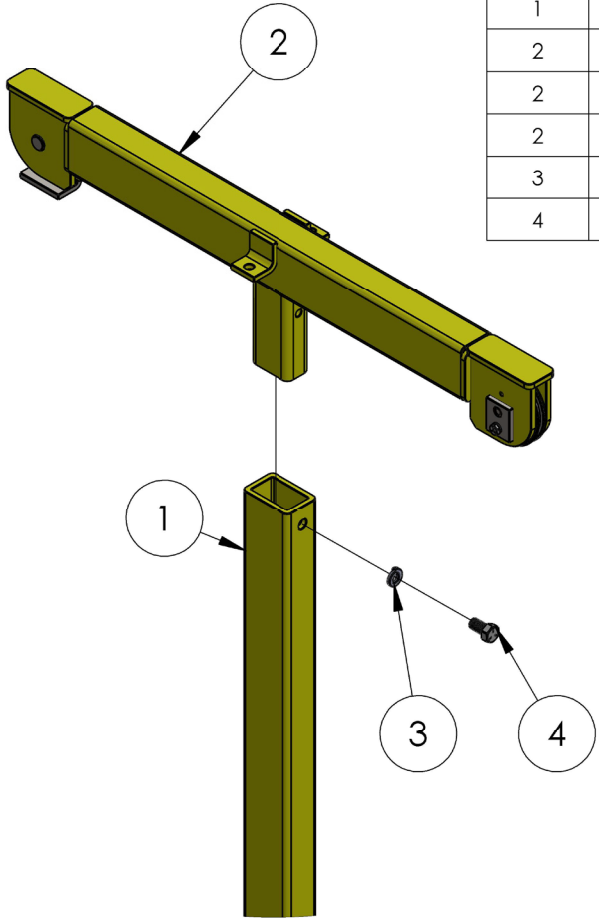

ROUST-A-BOUT™ HOIST LIFT ASSEMBLY

ITEM NO.	PART NUMBER	DESCRIPTION	QTY.
1	780016	BASE WELDMENT, Z & R-100	1
1	780017	BASE WELDMENT, Z & R-150	1
1	780018	BASE WELDMENT, Z & R-180/200	1
1	780019	BASE WELDMENT, Z & R-250	1
2	780448	BOTTOM MAST ASSM, R-100/150	1
2	780291	BOTTOM MAST ASSM, R-180/250	1
3	780450	CENTER MAST ASSM, R-100/150	1
3	780342	CENTER MAST ASSM, R-250	1
4	780048	TOP MAST ASSY Z & R-100/150	1
4	780466	TOP MAST ASSY Z & R-180	1
4	780050	TOP MAST ASSY Z & R-250	1
5	779001	CASTER SC-23-8 X 2 RT	4
6	780175	R-SERIES/Z-SERIES CS 2000 Winch Assembly	1
7	780121	EQUALIZING LINE R-100/150	1
7	780123	EQUALIZING LINE R-250	1
8	780124	MAST ELEVATION LINE R-100/150	1
8	780122	MAST ELEVATION LINE R-180	1
8	780125	MAST ELEVATION LINE R-250	1
9	780051	LOAD LINE 55FT. (RAB)	1
10	780052	COUNTERWEIGHT, RAB-511	1
11	782510	PLUNGER	1
12	776212	SPRING, #C0480-042-1250-M	1
13	775110	SPLIT RING 1-1/4" NICKEL PLATED	1
14	771460	SCREW, SHSS 3/8-16 X 3/8 CUP PT	4
15	771107	SCREW, HHC 3/8-16 X 1	4
16	772355	NUT, INSERT LOCK 3/8-16	4
17	773040	WASHER, FLAT 3/8	2

TOP MAST ASSEMBLY

ITEM NO.	PART NUMBER	DESCRIPTION	QTY.
1	780005	TOP MAST WELDMENT - Z&R 100/150	1
1	780006	TOP MAST WELDMENT, R-180	1
1	780007	TOP MAST WELDMENT - Z & R-250	1
1	779987	TOP MAST WELDMENT Z&R-250 GALV	1
1	779986	TOP MAST WLDMT Z&R-100/150 GALV	1
2	780465	TEE HEAD ASSEMBLY Z&R-100/150	1
2	780464	TEE HEAD ASSEMBLY, Z & R-180	1
2	780463	TEE HEAD ASSEMBLY, R-250	1
3	773590	WASHER, LOCK 1/2	1
4	771125	SCREW, HHC 1/2-13 X 1	1