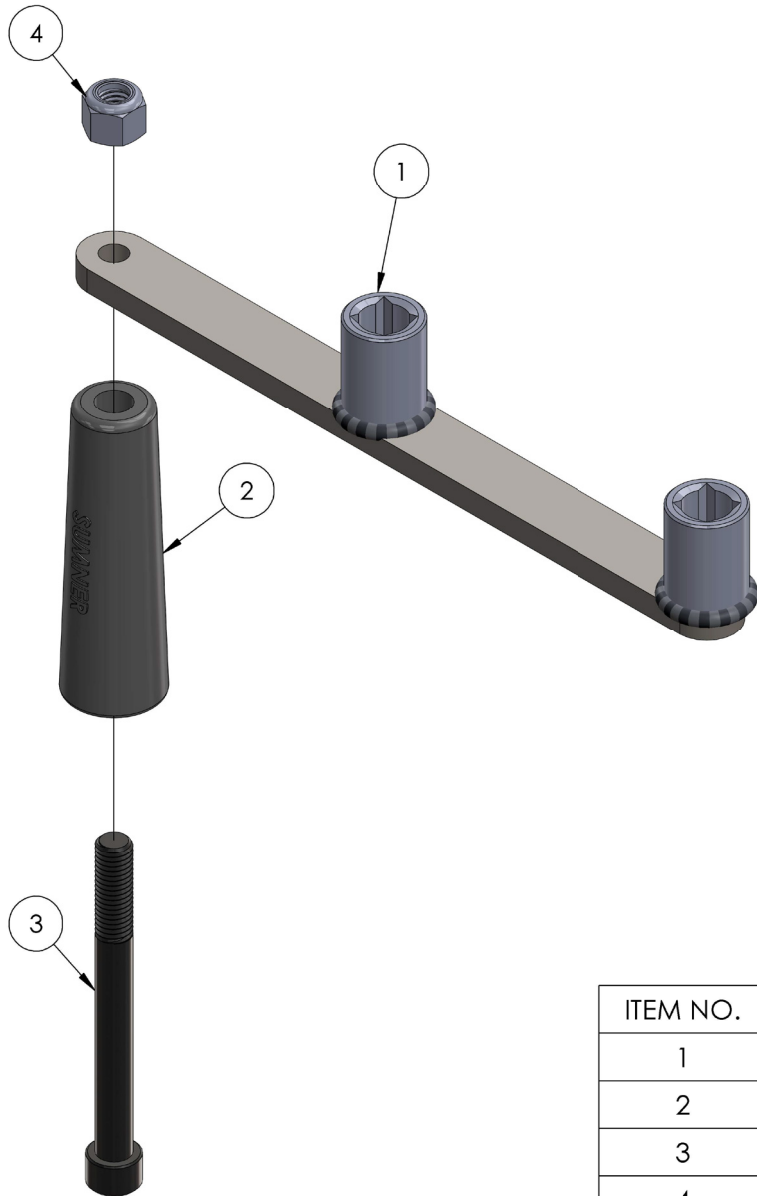

CS2000 WINCH HANDLE ASSEMBLY

ITEM NO.	PART NUMBER	DESCRIPTION	QTY.
1	780224	WINCH HANDLE WELDMENT	1
2	780182	WINCH HANDLE SLEEVE	1
3	771254	SCREW, SHC 1/2 -13 X 5"LN	1
4	772358	NUT, INSERT JAM 1/2 -13	1