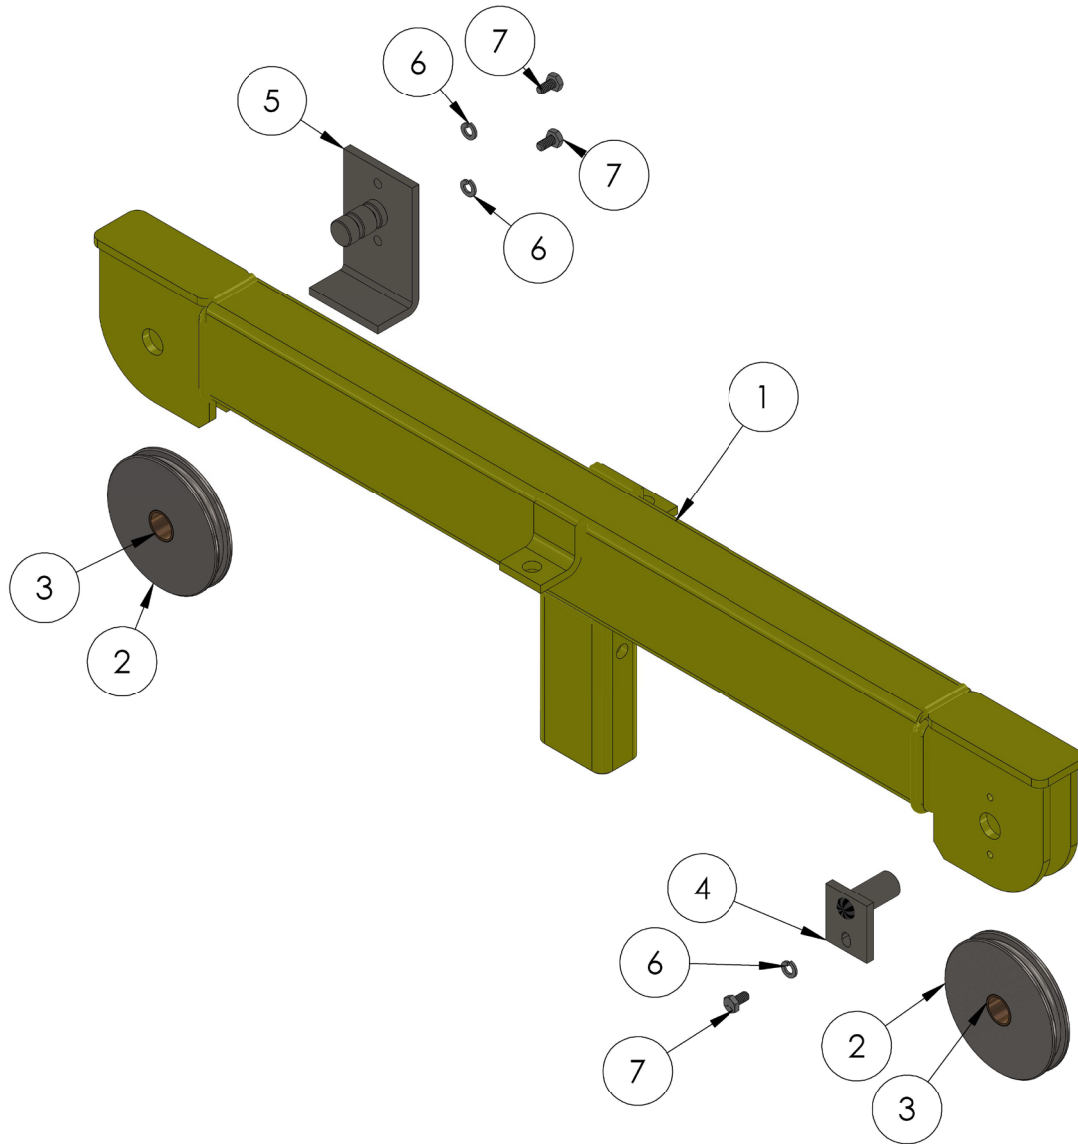

TEE HEAD ASSEMBLY

ITEM NO.	PART NUMBER	DESCRIPTION	QTY.
1	780133	TEE HD WLDMT Z & R-100/150	1
1	780135	TEE HD WLDMT Z & R-100/150 GALV	1
1	780156	TEE HD WLDMT Z & R-180	1
1	780142	TEE HD WELDMENT Z-250 & R 250	1
1	780143	TEE HD WELDMENT Z-250 GALV	1
2	780046	4" SHEAVE	2
3	775060	BUSHING, BRONZE 0.75 X 0.875 X 0.625	2
4	780047	SHAFT STAY WELDMENT	1
5	780192	SHEAR PIN WELDMENT	1
6	773550	1/4" LOCK WASHER	3
7	771020	HHCS 1/4-20 X 1/2 "	3