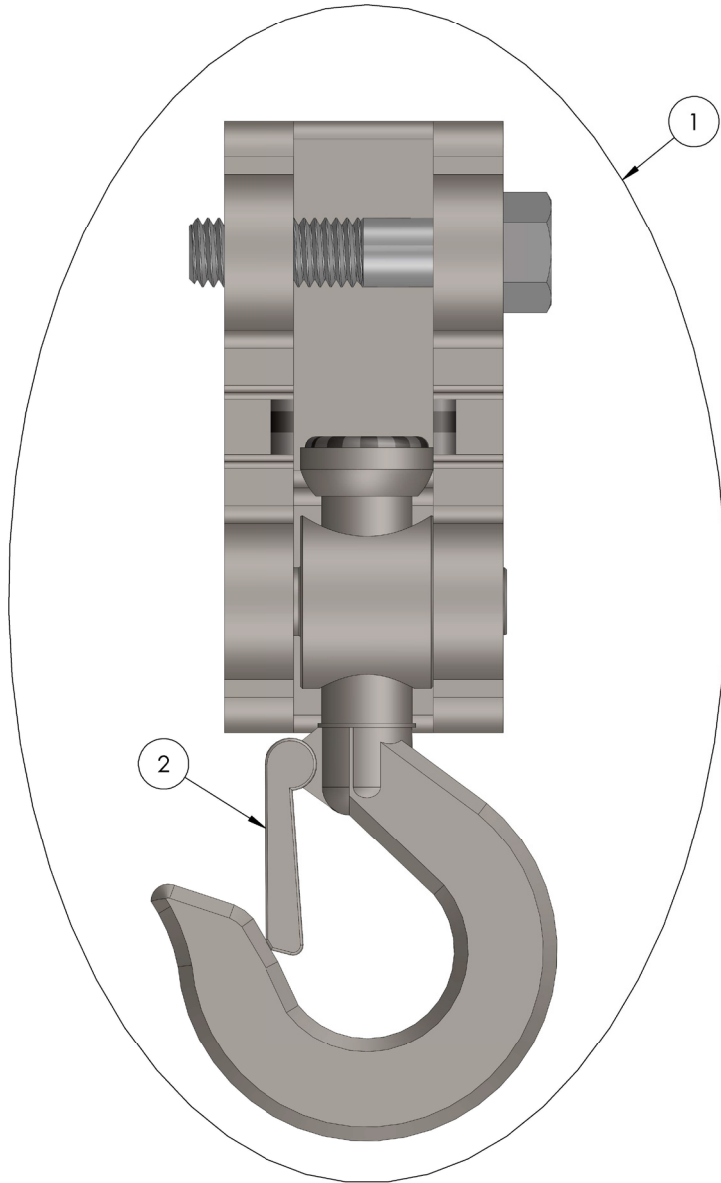

COUNTERWEIGHT ASSEMBLY

ITEM	PART NUMBER	DESCRIPTION	QTY
1	780052	COUNTERWEIGHT, RAB-511	1
2	779401	LATCH KIT FOR 404-HOOK	1