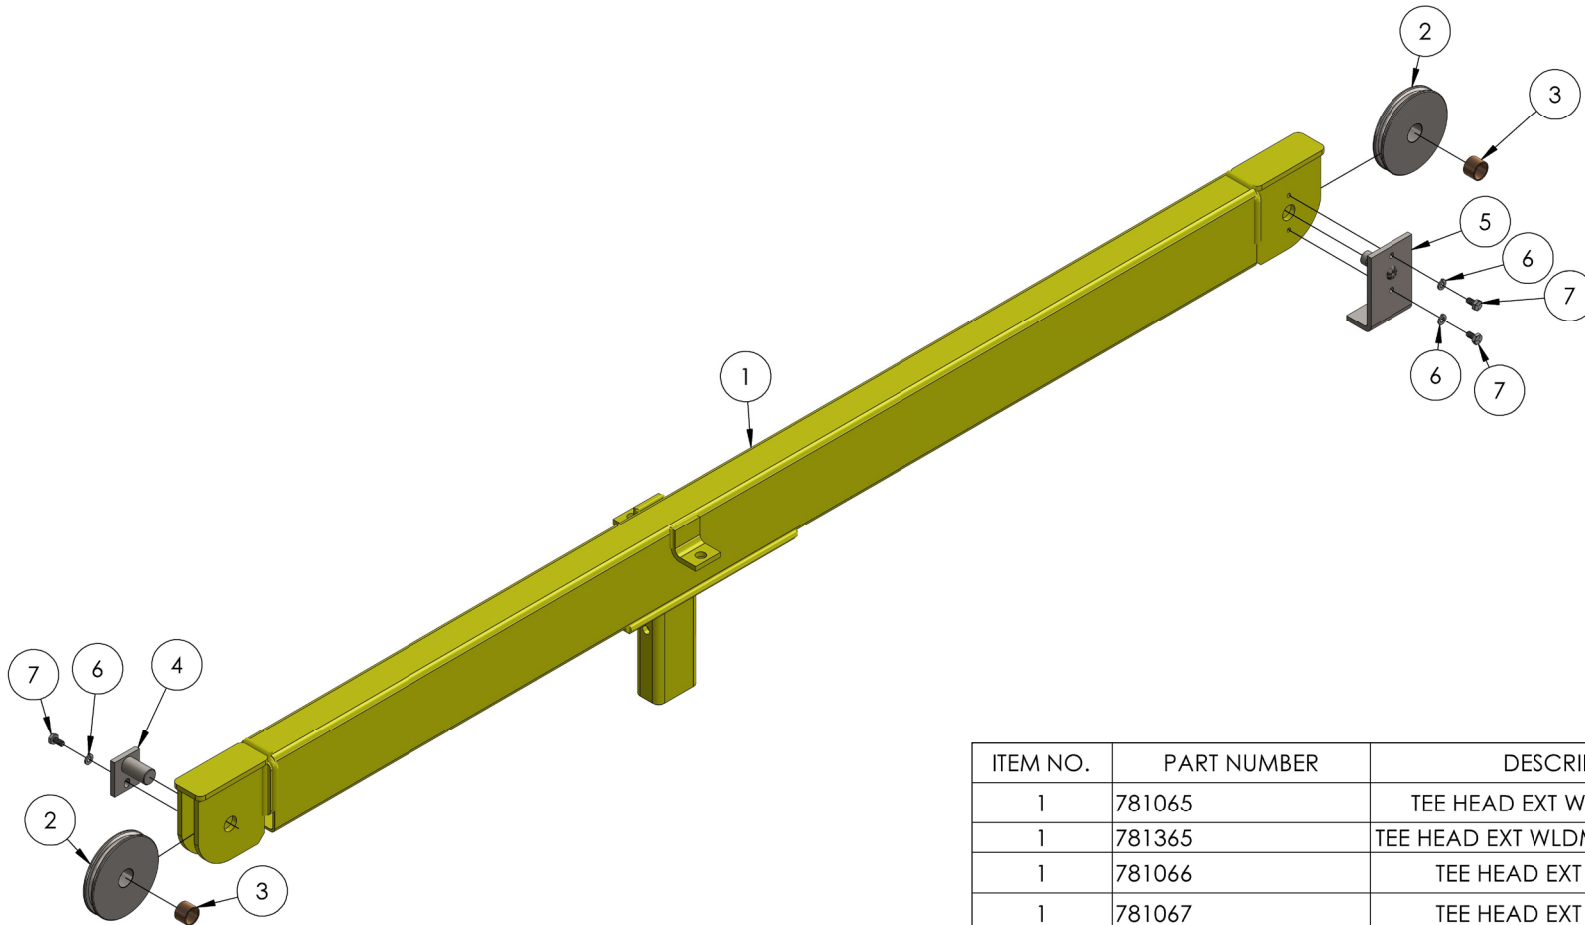

TOP MAST ASSEMBLY

ITEM NO.	PART NUMBER	DESCRIPTION	QTY.
1	780005	TOP MAST WELDMENT - Z&R 100/150	1
1	780006	TOP MAST WELDMENT, R-180	1
1	780007	TOP MAST WELDMENT - Z & R-250	1
1	779987	TOP MAST WELDMENT Z&R-250 GALV	1
1	779986	TOP MAST WLDMT Z&R-100/150 GALV	1
2	780465	TEE HEAD ASSEMBLY Z&R-100/150	1
2	780464	TEE HEAD ASSEMBLY, Z & R-180	1
2	780463	TEE HEAD ASSEMBLY, R-250	1
3	773590	WASHER, LOCK 1/2	1
4	771125	SCREW, HHC 1/2-13 X 1	1

DETAIL A
SCALE 1 : 10

CENTER MAST ASSEMBLY

ITEM NO.	PART NUMBER	DESCRIPTION	QTY.
1	780449	CENTER MAST WELDMENT R-100/150	1
1	780341	CENTER MAST WELDMENT, R-250	1
1	780327	CENTER MAST WLDMNT R-250 GALV	1
1	780329	CENTER MAST WLD R-100/150 GALV	1
2	780349	ROLLER, CENTER MAST, R-100/150	2
3	780334	ROLLER SHAFT, CM R-100/150	2
4	780035	WEAR PLATE, CM RAB-304	1
5	780036	SHAFT, EQUALIZING RAB	1
6	780299	EQUALIZING PULLEY ASSEMBLY	2
7	780343	SEPARATOR, CM R-100/150	1
8	773550	1/4" LOCK WASHER	1
9	771020	HHCS 1/4-20 X 1/2 "	1
10	772355	NUT, INSERT LOCK 3/8-16	4

TEE HEAD ASSEMBLY

ITEM NO.	PART NUMBER	DESCRIPTION	QTY.
1	780133	TEE HD WLDMT Z & R-100/150	1
1	780135	TEE HD WLDMT Z & R-100/150 GALV	1
1	780156	TEE HD WLDMT Z & R-180	1
1	780142	TEE HD WELDMENT Z-250 & R 250	1
1	780143	TEE HD WELDMENT Z-250 GALV	1
2	780046	4" SHEAVE	2
3	775060	BUSHING, BRONZE 0.75 X 0.875 X 0.625	2
4	780047	SHAFT STAY WELDMENT	1
5	780192	SHEAR PIN WELDMENT	1
6	773550	1/4" LOCK WASHER	3
7	771020	HHCS 1/4-20 X 1/2 "	3

TEE HEAD EXTENSION ASSEMBLY

ITEM NO.	PART NUMBER	DESCRIPTION	QTY.
1	781065	TEE HEAD EXT WLDMT 100/150	1
1	781365	TEE HEAD EXT WLDMT 100/150 GALV	1
1	781066	TEE HEAD EXT WLDMT 180	1
1	781067	TEE HEAD EXT WLDMT 250	1
1	781367	TEE HEAD EXT WLDMT 250 GALV	1
2	780046	4" SHEAVE	2
3	775060	BUSHING, BRONZE 0.75 X 0.875 X 0.625	2
4	780047	SHAFT STAY WELDMENT	1
5	781063	SHEAR PIN WELDMENT	1
6	773550	1/4" LOCK WASHER	3
7	771020	HHCS 1/4-20 X 1/2"	3