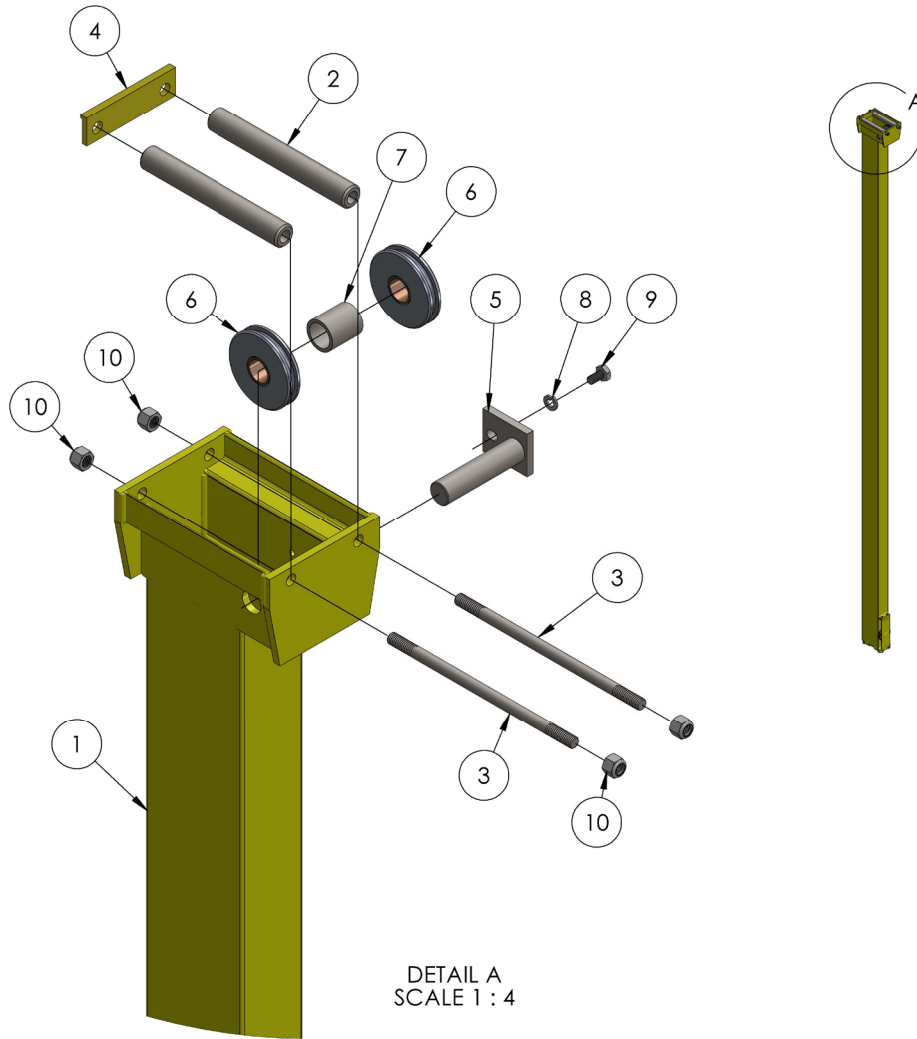

ROUST-A-BOUT™ HOIST LIFT ASSEMBLY

ITEM NO.	PART NUMBER	DESCRIPTION	QTY.
1	780016	BASE WELDMENT, Z & R-100	1
1	780017	BASE WELDMENT, Z & R-150	1
1	780018	BASE WELDMENT, Z & R-180/200	1
1	780019	BASE WELDMENT, Z & R-250	1
2	780448	BOTTOM MAST ASSM, R-100/150	1
2	780291	BOTTOM MAST ASSM, R-180/250	1
3	780450	CENTER MAST ASSM, R-100/150	1
3	780342	CENTER MAST ASSM, R-250	1
4	780048	TOP MAST ASSY Z & R-100/150	1
4	780466	TOP MAST ASSY Z & R-180	1
4	780050	TOP MAST ASSY Z & R-250	1
5	779001	CASTER SC-23-8 X 2 RT	4
6	780175	R-SERIES/Z-SERIES CS 2000 Winch Assembly	1
7	780121	EQUALIZING LINE R-100/150	1
7	780123	EQUALIZING LINE R-250	1
8	780124	MAST ELEVATION LINE R-100/150	1
8	780122	MAST ELEVATION LINE R-180	1
8	780125	MAST ELEVATION LINE R-250	1
9	780051	LOAD LINE 55FT. (RAB)	1
10	780052	COUNTERWEIGHT, RAB-511	1
11	782510	PLUNGER	1
12	776212	SPRING, #C0480-042-1250-M	1
13	775110	SPLIT RING 1-1/4" NICKEL PLATED	1
14	771460	SCREW, SHSS 3/8-16 X 3/8 CUP PT	4
15	771107	SCREW, HHC 3/8-16 X 1	4
16	772355	NUT, INSERT LOCK 3/8-16	4
17	773040	WASHER, FLAT 3/8	2

DETAIL A
SCALE 1 : 10

CENTER MAST ASSEMBLY

ITEM NO.	PART NUMBER	DESCRIPTION	QTY.
1	780449	CENTER MAST WELDMENT R-100/150	1
1	780341	CENTER MAST WELDMENT, R-250	1
1	780327	CENTER MAST WLDMNT R-250 GALV	1
1	780329	CENTER MAST WLD R-100/150 GALV	1
2	780349	ROLLER, CENTER MAST, R-100/150	2
3	780334	ROLLER SHAFT, CM R-100/150	2
4	780035	WEAR PLATE, CM RAB-304	1
5	780036	SHAFT, EQUALIZING RAB	1
6	780299	EQUALIZING PULLEY ASSEMBLY	2
7	780343	SEPARATOR, CM R-100/150	1
8	773550	1/4" LOCK WASHER	1
9	771020	HHCS 1/4-20 X 1/2 "	1
10	772355	NUT, INSERT LOCK 3/8-16	4