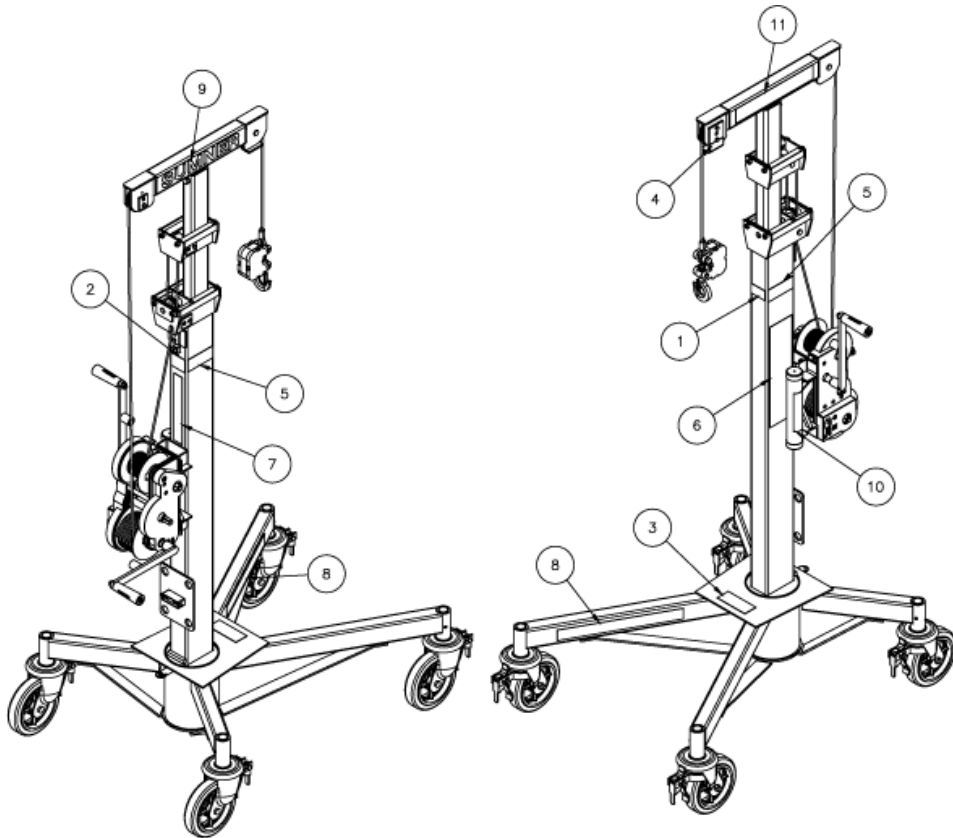

LABEL INSTALL ASSEMBLY

Item	Part No.	Description	Qty
1	778391	LABEL, CAUTION DO NOT WELD	1
2	778392	LABEL, CAUTION MAST STOP	1
3	778393	LABEL, BASE LOCK	1
4	778394	LABEL, SHEAR PIN	2
5	778395	LABEL, MODEL NUMBER R-100/R-150	2
5	778396	LABEL, MODEL NUMBER R-180	2
5	778397	LABEL, MODEL NUMBER R-250	2
6	778398	LABEL, WARNING INSTRUCTIONS	1
7		778399 - LABEL, SERIAL NUMBER / CE	1
8	778850	LABEL-DO NT STND UDR LOAD	2
9	778904	LABEL SUMNER (RAB)	1
10	778906	LABEL, OP MANUAL - LIFT, READ B4	1
11	778933	LABEL, ROUST-A-BOUT 2-1/4 X 14"	1