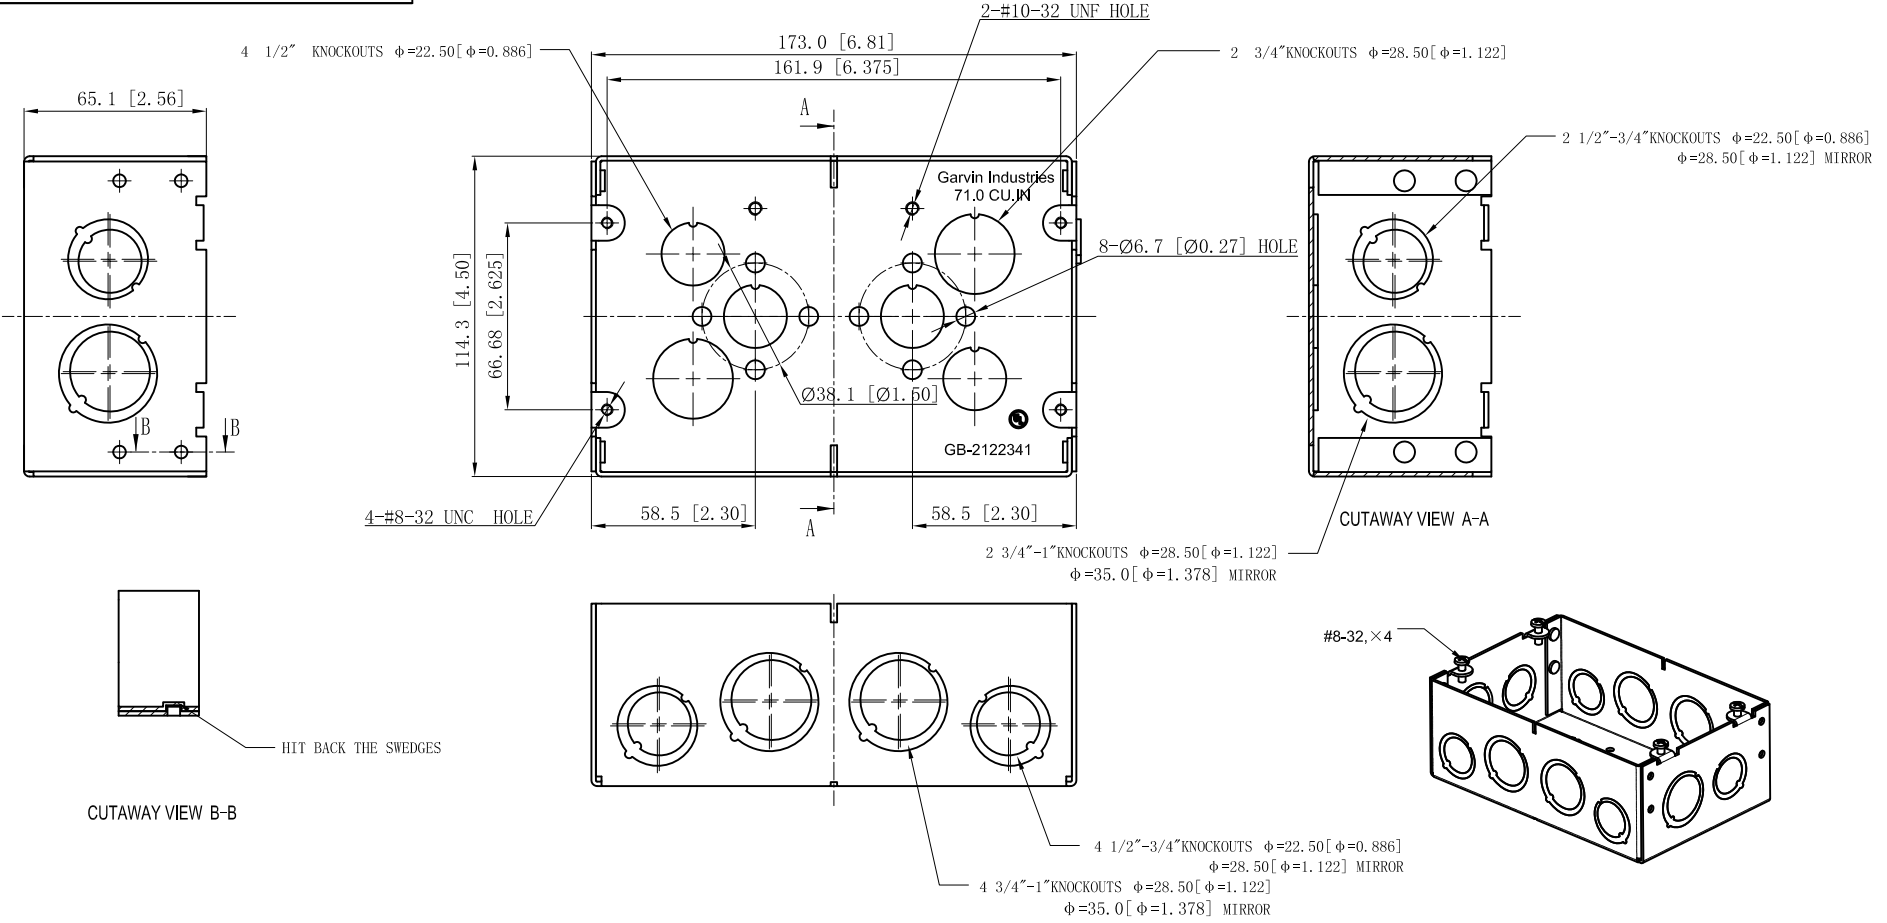

SIDES	BOTTOM
6 1/2"-3/4" MOON KNOCKOUTS	4 1/2" KNOCKOUTS
6 3/4"-1" MOON KNOCKOUTS	2 3/4" KNOCKOUTS
4 PCS #8-32x1/2 Screws Installed	
Material: Steel-0.0625"-G60 Galvanized	

DESCRIPTION
TRADE REFERENCE TERMS

STANDARD PACKING		<h1 style="text-align: center;">GARVIN INDUSTRIES</h1> <h2 style="text-align: center;">2-1/2" DEEP MULTI-GANG BOXES</h2>	
25 PCS			
TITLE	SIZE	DWG NO.	REV
	A4	GB-2122341	C
DATA SHEET			