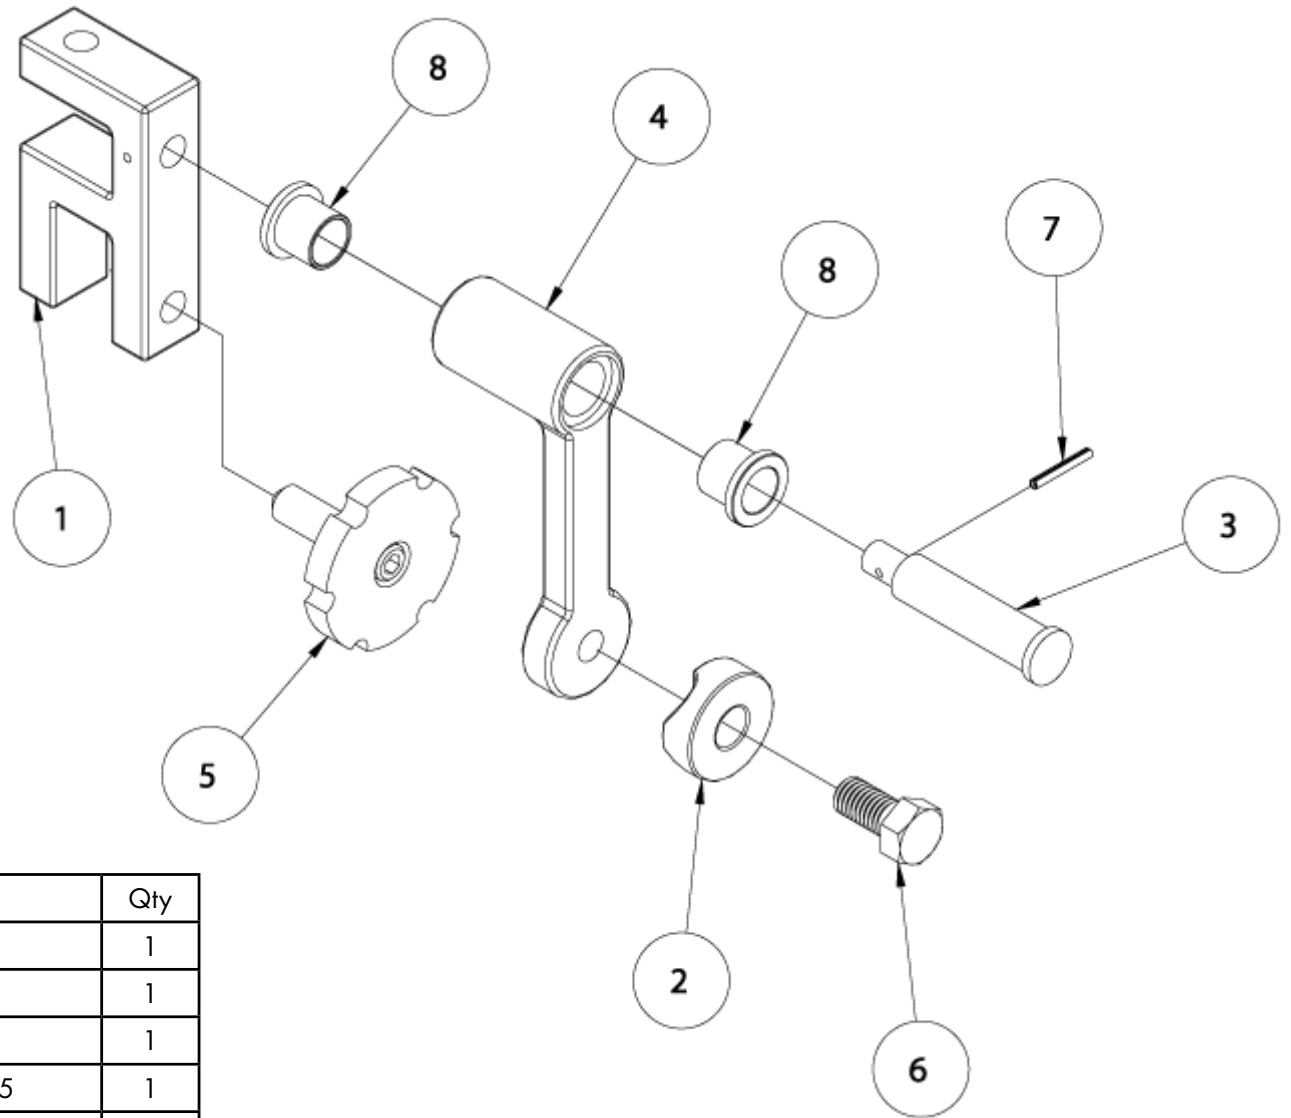

ROTARY GROUND CLAMP PARTS

Item	Part No.	Description	Qty
1	780598	CLAMP RGC-1	1
2	780599	WIRE CLAMP RGC-6	1
3	780606	SWIVEL PIN RGC-9	1
4	780607	SWIVEL ARM WLDMT RGC-5	1
5	780540	SET SCREW WLDMT.RGC	1
6	771125	SCREW, HHC 1/2-13 X 1"	1
7	774095	PIN, ROLL, HOLLOW, 1/8 X 1"	1
8	775050	BUSH, BZ FL 5/8 X 3/4 X 5/8"	2