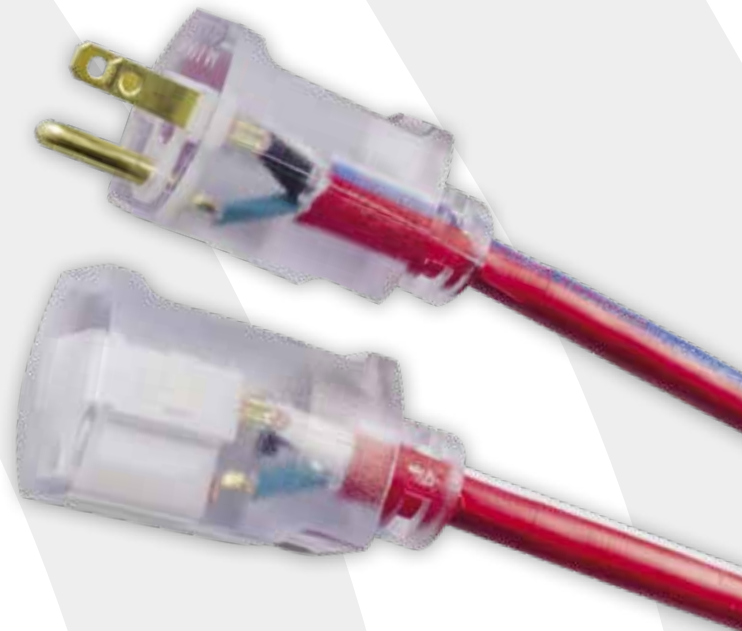

Southwire™

INDUSTRIAL GRADE. AMERICAN MADE.

Made in the USA, Southwire's vinyl red, white and blue outdoor extension cords have molded, water resistant connectors with reinforced blades that make them suitable for all-weather outdoor use. The lighted female ends let you know that there is power ready and available.

**SPECIAL EDITION
WOUNDED WARRIOR
PROJECT CO-BRANDED
PRODUCT COMING SOON**

| MODEL # | UPC | DESCRIPTION | LENGTH | Weight |
|------------|-------------|----------------------------|--------|-------------|
| 2547SWUSA1 | 29892052034 | 12/3 SJTW Lighted End 25' | 25' | 3.403 lbs. |
| 2548SWUSA1 | 29892051587 | 12/3 SJTW Lighted End 50' | 50' | 6.535 lbs. |
| 2549SWUSA1 | 29892051570 | 12/3 SJTW Lighted End 100' | 100' | 12.727 lbs. |