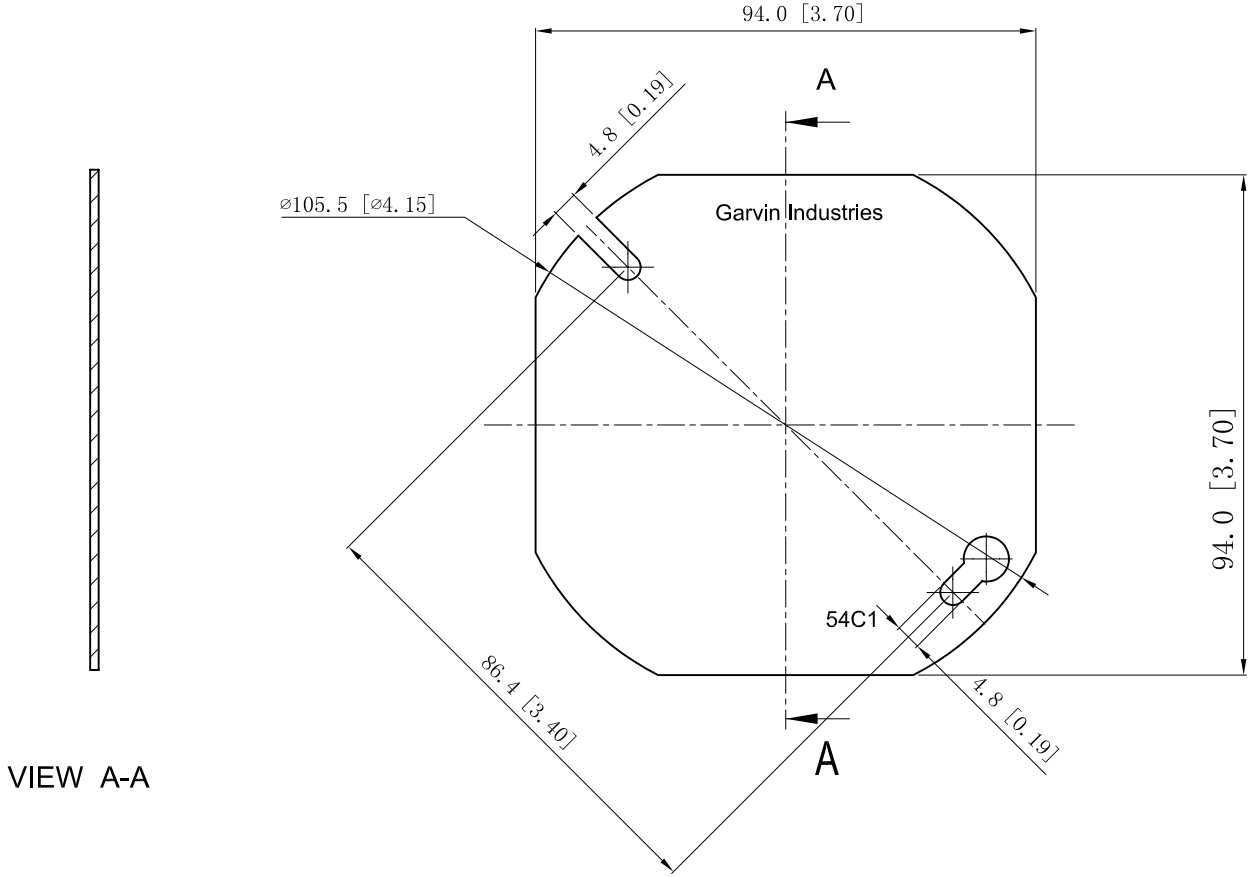

SIDES	BOTTOM
Material: Steel-0.0625"-C.R.S Power Coating Red	

VIEW A-A

This data sheet is for reference only .GARVIN INDUSTRIES reserves the right to make changes to the design without prior notice.

DESCRIPTION
TRADE REFERENCE TERMS

STANDARD PACKING
25 PCS

TITLE			REV A
GARVIN INDUSTRIES 4"OCTAGON BOX COVERS			
SIZE A4	DWG NO. 54C1-RED	DATA SHEET	