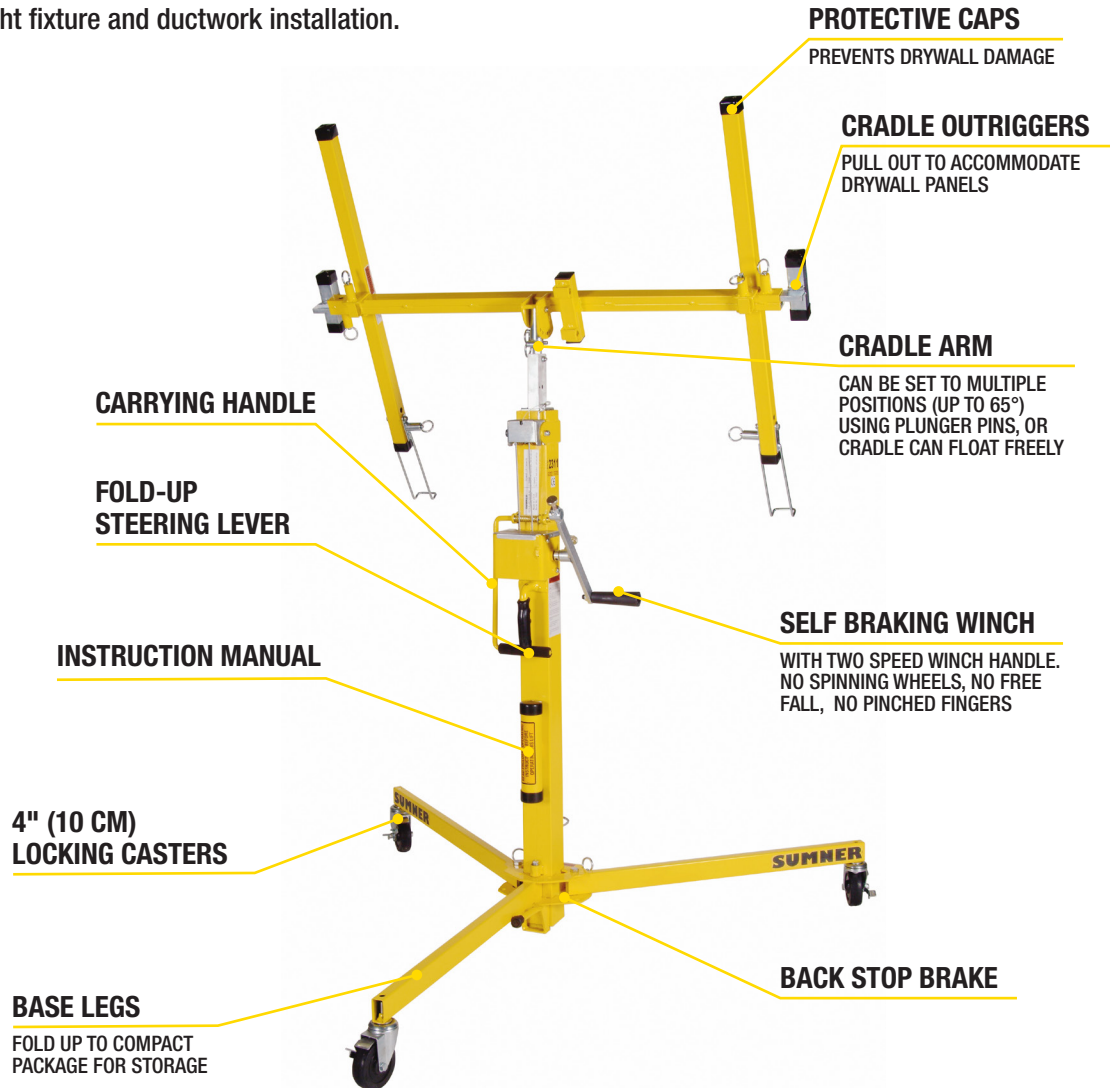

SERIES 2300 DRYWALL / HVAC LIFT

Perfect for one man drywall, light fixture and ductwork installation.

APPLICATIONS

- Solid, safe construction (CE)
- Two speed winch handle
- Quick, tool-free assembly
- One person operation
- Tilts 65° for drywall installation
- Lifts loads of 150 lbs. (70 kg)
- Available in 11' (3.4 m) & 15' (4.5 m) heights
- Lightweight

PART #	DESCRIPTION	MAX LOAD HEIGHT	MIN LOAD HEIGHT	LOAD CAPACITY	MAX DRYWALL DIMENSIONS	BASE HEIGHT	BASE FOOTPRINT (OPEN)	LIFT WEIGHT
710010	2311 DRYWALL LIFT with CART	11' 2-3/4" (3.4 m)	34" (86 m)	150 lbs. (70 kg)	4' x 12' (1.2 m x 3.7 m)	7" (18 cm)	55" x 55" x 52" (1.4 m x 1.4 m x 1.3 m)	109 lbs. (49.4 kg)
710011	2315 DRYWALL LIFT with CART	14' 9-3/4" (4.5 m)	48" (122 cm)	150 lbs. (70 kg)	4' x 12' (1.2 m x 3.7 m)	7" (18 cm)	55" x 55" x 52" (1.4 m x 1.4 m x 1.3 m)	115 lbs. (52.1 kg)
710012	2311 HVAC LIFT with CART	11' 2-3/4"	--	150 lbs. (70 kg)	N/A	7" (18 cm)	55" x 55" x 52" (1.4 m x 1.4 m x 1.3 m)	112 lbs. (50 kg)
710013	2315 HVAC LIFT with CART	14' 9-3/4" (4.5 m)	48" (122 cm)	150 lbs. (70 kg)	N/A	7" (18 cm)	55" x 55" x 52" (1.4 m x 1.4 m x 1.3 m)	87 lbs. (39.5 kg)

SERIES 2300 DRYWALL / HVAC LIFT

SPECIFICATIONS

PART #	DESCRIPTION	MAX LOAD HEIGHT	MIN LOAD HEIGHT	LOAD CAPACITY	MAX DRYWALL DIMENSIONS	BASE HEIGHT	BASE FOOTPRINT (OPEN)	LIFT WEIGHT
710010	2311 DRYWALL LIFT with CART	11' 2-3/4" (3.4 m)	34" (86 cm)	150 lbs. (70 kg)	4' x 12' (1.2 m x 3.7 m)	7" (18 cm)	55" x 55" x 52" (1.4 m x 1.4 m x 1.3 m)	109 lbs. (49.4 kg)
710011	2315 DRYWALL LIFT with CART	14' 9-3/4" (4.5 m)	48" (122 cm)	150 lbs. (70 kg)	4' x 12' (1.2 m x 3.7 m)	7" (18 cm)	55" x 55" x 52" (1.4 m x 1.4 m x 1.3 m)	115 lbs. (52.1 kg)
710012	2311 HVAC LIFT with CART	11' 2-3/4"	--	150 lbs. (70 kg)	N/A	7" (18 cm)	55" x 55" x 52" (1.4 m x 1.4 m x 1.3 m)	112 lbs. (50 kg)
710013	2315 HVAC LIFT with CART	14' 9-3/4" (4.5 m)	48" (122 cm)	150 lbs. (70 kg)	N/A	7" (18 cm)	55" x 55" x 52" (1.4 m x 1.4 m x 1.3 m)	87 lbs. (39.5 kg)