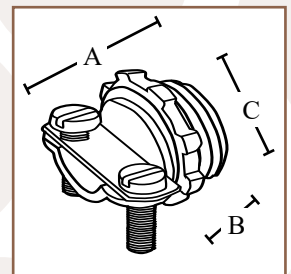

#### APPLICATION

- For connecting non-metallic cable to box or enclosure

#### CERTIFICATIONS

- cULus

120

PART #	SIZE	FITS CABLE	INNER QTY.	MASTER QTY.	WEIGHT/CASE (LBS.)	A	B	C
120	3/8" 1/2"KO	NM CABLE FROM 2#14-2 WITH GROUND AND 2#12-2 WITH GROUND	100	1000	50	.814"	.44"	.92"

Rev. 0, 02/23