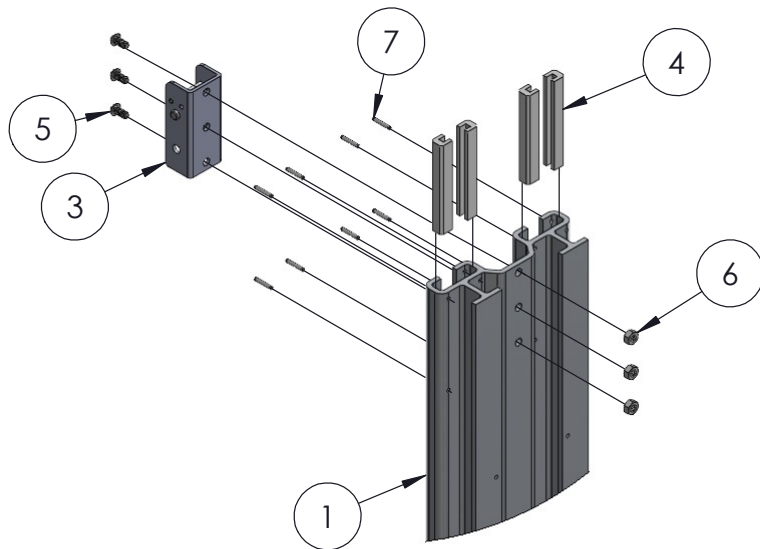

BOTTOM MAST ASSEMBLY

MODEL 2208 (784275)

MODEL 2210 (784276)

ITEM NO.	PART NUMBER	DESCRIPTION	QTY.
1	784224	BOTTOM MAST 55" (2208 ONLY)	1
1	784226	BOTTOM MAST 67" (2210 ONLY)	1
2	784262	BOTTOM MAST LOWER ROLLER ASSY	1
3	784261	UPPER ROLLER ASSEMBLY	1
4	784201	SLIDE	4
5	771045	SCREW, BHC 1/4-20 X 0.5"	3
6	772507	1/4-20 INSERT JAM LOCK NUT	6
7	774115	0.125 ROLL PIN 0.75" LN	8
8	784274	BOTTOM ROLLER BRACKET SUPPORT	1
9	771046	SCREW, BHSC 1/4-20 X 0.75"	3