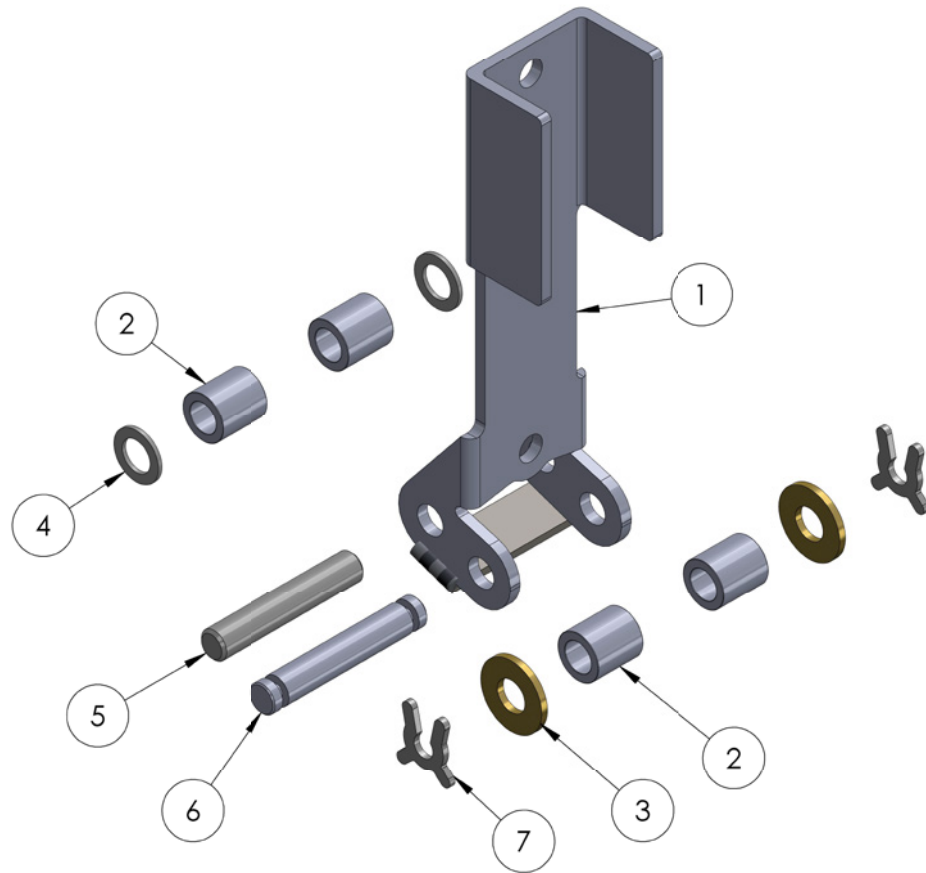

BOTTOM MAST LOWER ROLLER ASSEMBLY (784262)

ITEM NO.	PART NUMBER	DESCRIPTION	QTY.
1	784237	LOWER ROLLER BRKT WELDMENT	1
2	775065	BEARING	4
3	773015	5/16 BRASS WASHER	2
4	773016	WASHER, FLAT 5/16 TYPE B NARROW	2
5	774117	PIN, DOWEL 5/16 X 1 3/4"	1
6	784273	GROOVED PIN	1
7	776084	RETAINING RING 'X'	2