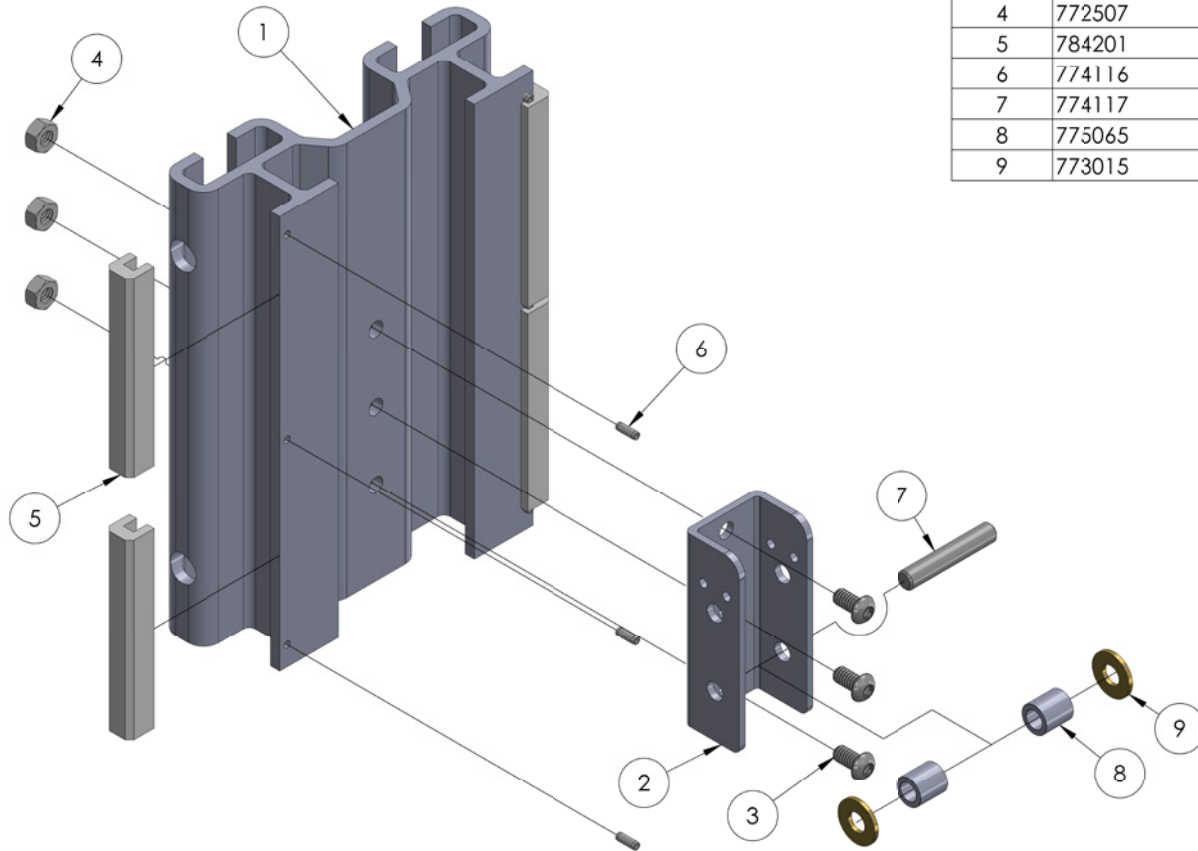

CARRIAGE ASSEMBLY (784277)

ITEM NO.	PART NUMBER	DESCRIPTION	QTY.
1	784231	CARRIAGE	1
2	784207	TOP ROLLER BRACKET, 2200	1
3	771045	BHCS 1/4-20 X 1/2	3
4	772507	1/4-20 INSERT JAM LOCK NUT	3
5	784201	SLIDE	4
6	774116	PIN ROLL 1/8 X 3/8" LN	6
7	774117	PIN, DOWEL 5/16 X 1 3/4"	1
8	775065	BEARING	2
9	773015	5/16 BRASS WASHER	2