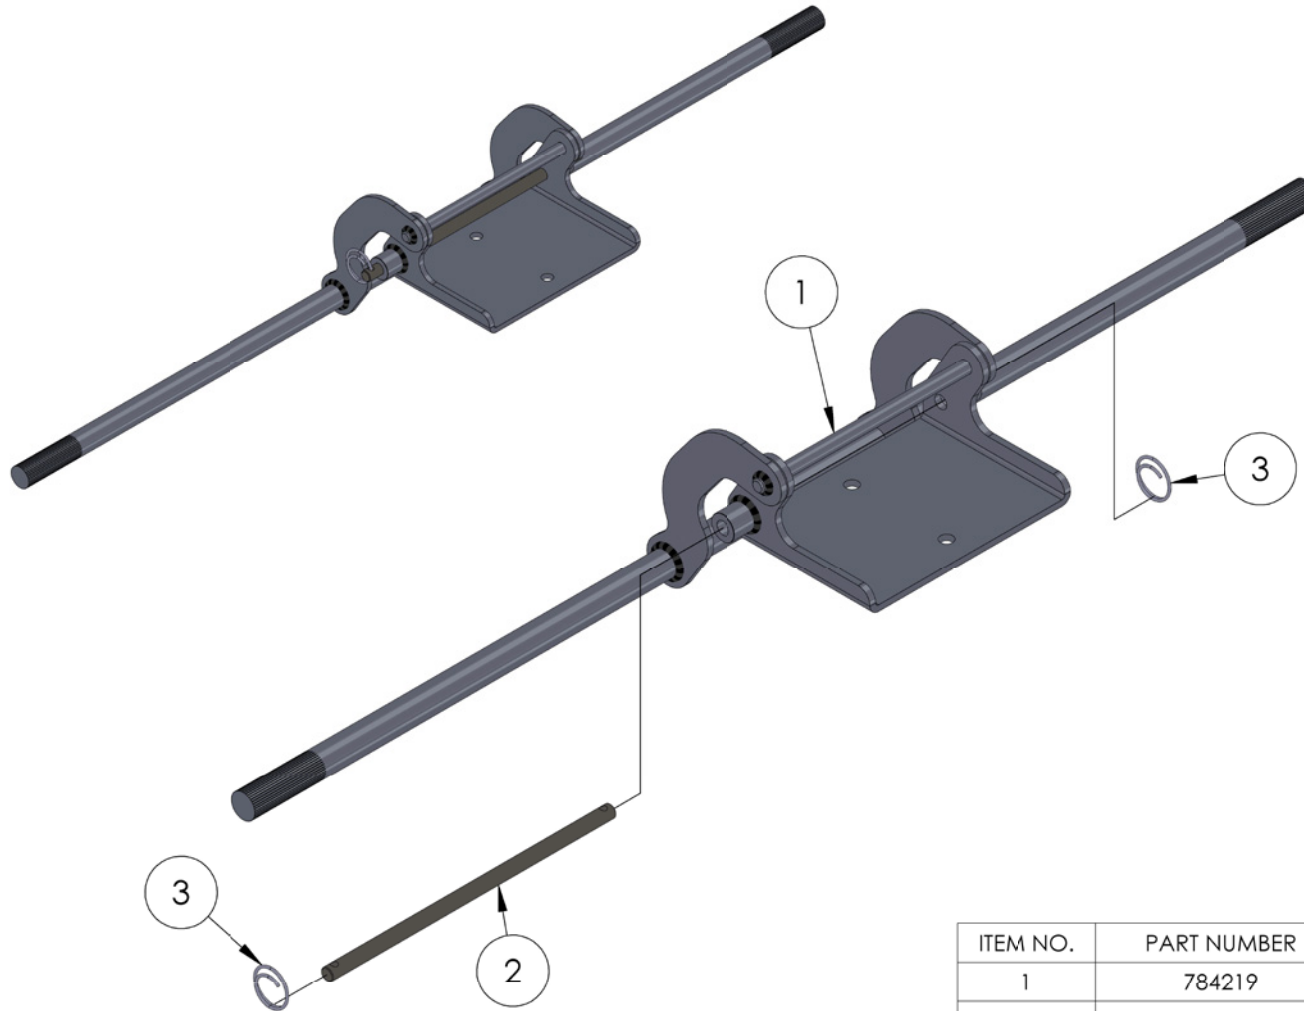

SERIES 2200 FOOT BRAKE ASSEMBLY (784218)

ITEM NO.	PART NUMBER	DESCRIPTION	QTY.
1	784219	BRAKE WELDMENT	1
2	784216	BRAKE MOUNT PIN	1
3	774053	COTTER, CIRCLE Z/P 0.048 X 0.75"	2