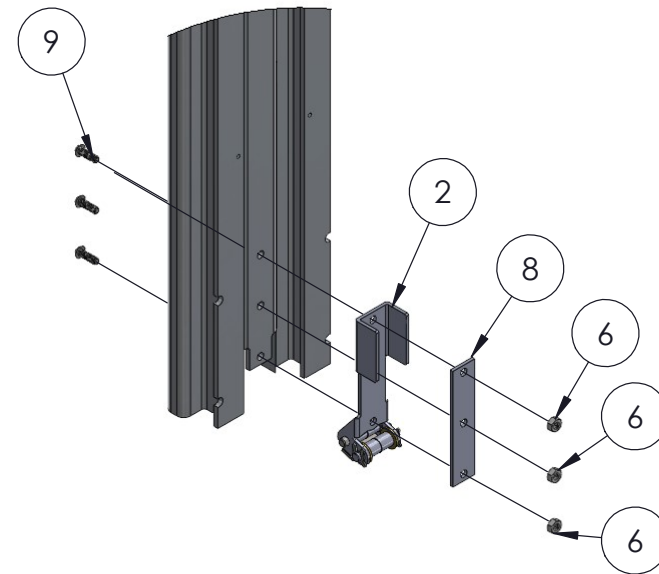

BOTTOM MAST ASSEMBLY

MODEL 2208 (784275)

MODEL 2210 (784276)

ITEM NO.	PART NUMBER	DESCRIPTION	QTY.
1	784224	BOTTOM MAST 55" (2208 ONLY)	1
1	784226	BOTTOM MAST 67" (2210 ONLY)	1
2	784262	BOTTOM MAST LOWER ROLLER ASSY	1
3	784261	UPPER ROLLER ASSEMBLY	1
4	784201	SLIDE	4
5	771045	SCREW, BHC 1/4-20 X 0.5"	3
6	772507	1/4-20 INSERT JAM LOCK NUT	6
7	774115	0.125 ROLL PIN 0.75" LN	8
8	784274	BOTTOM ROLLER BRACKET SUPPORT	1
9	771046	SCREW, BHSC 1/4-20 X 0.75"	3