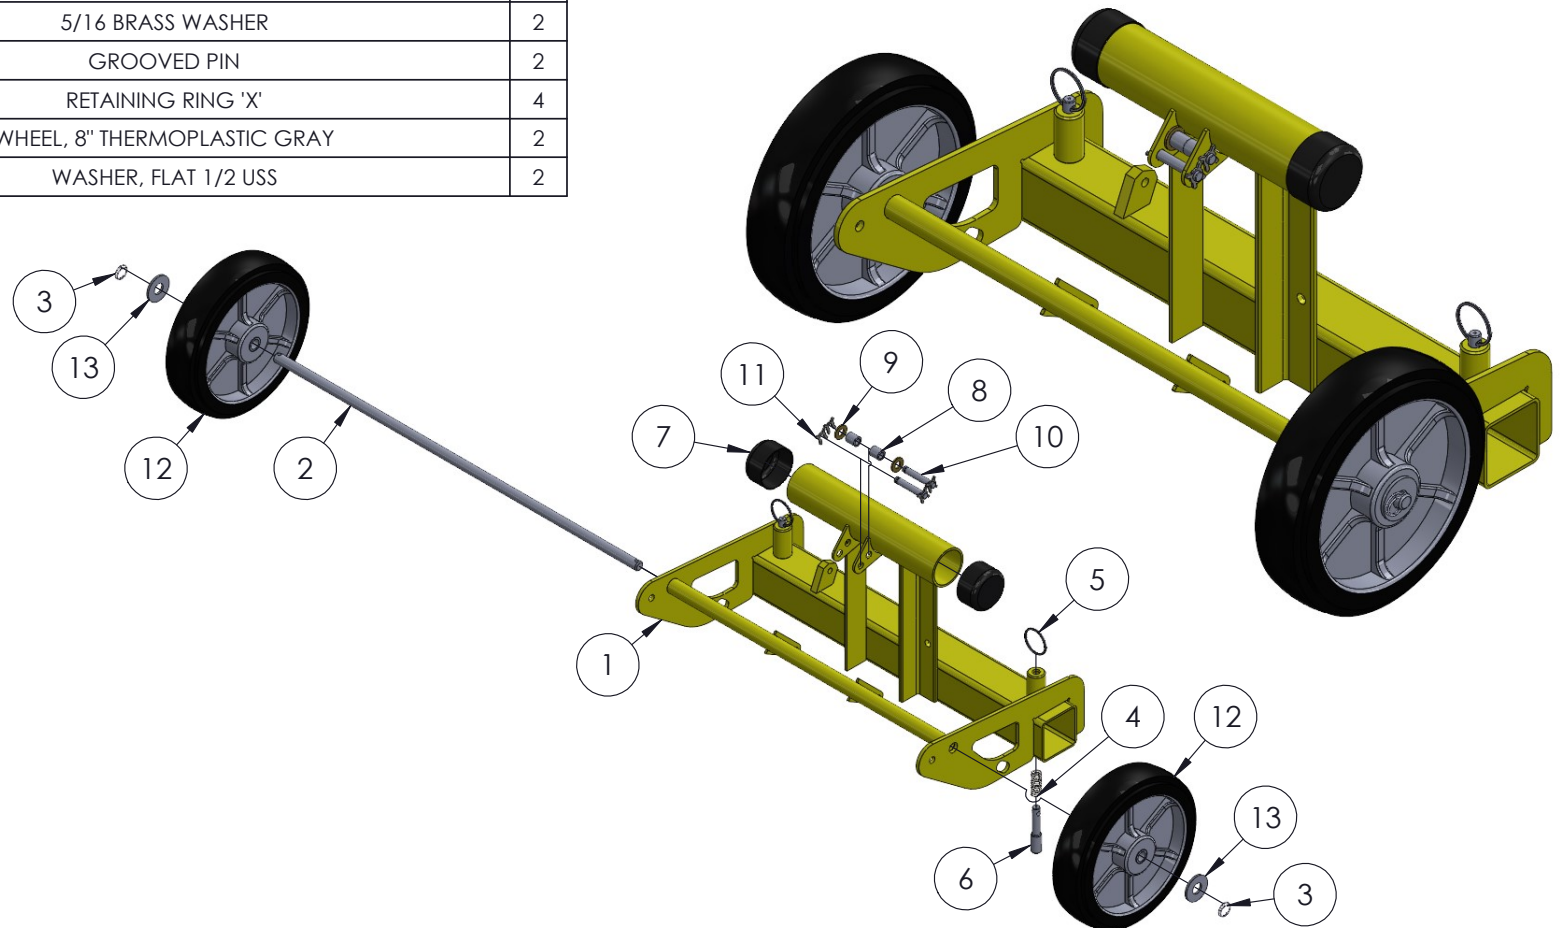

BASE ASSMEBLY, 2200 LIFT (784220)

ITEM NO.	PART NUMBER	DESCRIPTION	QTY.
1	784206	BASE WELDMENT	1
2	784221	AXLE, 2200 SERIES LIFT	1
3	774053	COTTER, CIRCLE Z/P 0.048 X 0.75"	2
4	776212	SPRING, #C0480-042-1250-M	2
5	775110	SPLIT RING 1-1/4" NICKEL PLATED	2
6	782510	PLUNGER	2
7	779905	CAP, 2" OD TUBE, BLACK	2
8	775065	BEARING	2
9	773015	5/16 BRASS WASHER	2
10	784273	GROOVED PIN	2
11	776084	RETAINING RING 'X'	4
12	779031	WHEEL, 8" THERMOPLASTIC GRAY	2
13	773060	WASHER, FLAT 1/2 USS	2