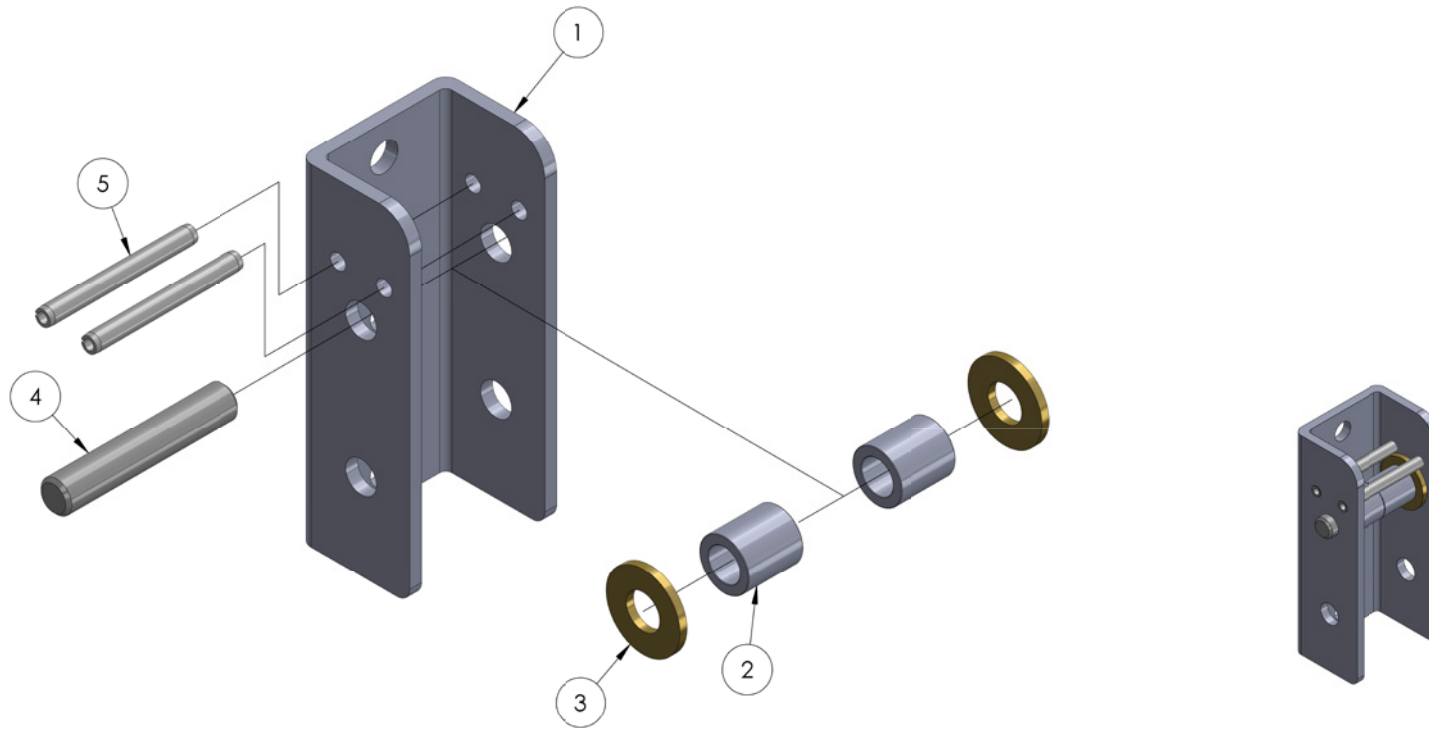

UPPER ROLLER ASSEMBLY (784261)

ITEM NO.	PART NUMBER	DESCRIPTION	QTY.
1	784207	TOP ROLLER BRACKET, 2200	1
2	775065	BEARING	2
3	773015	5/16 BRASS WASHER	2
4	774117	PIN, DOWEL 5/16 X 1 3/4"	1
5	774118	PIN, ROLL 5/32 X 1 1/2"	2