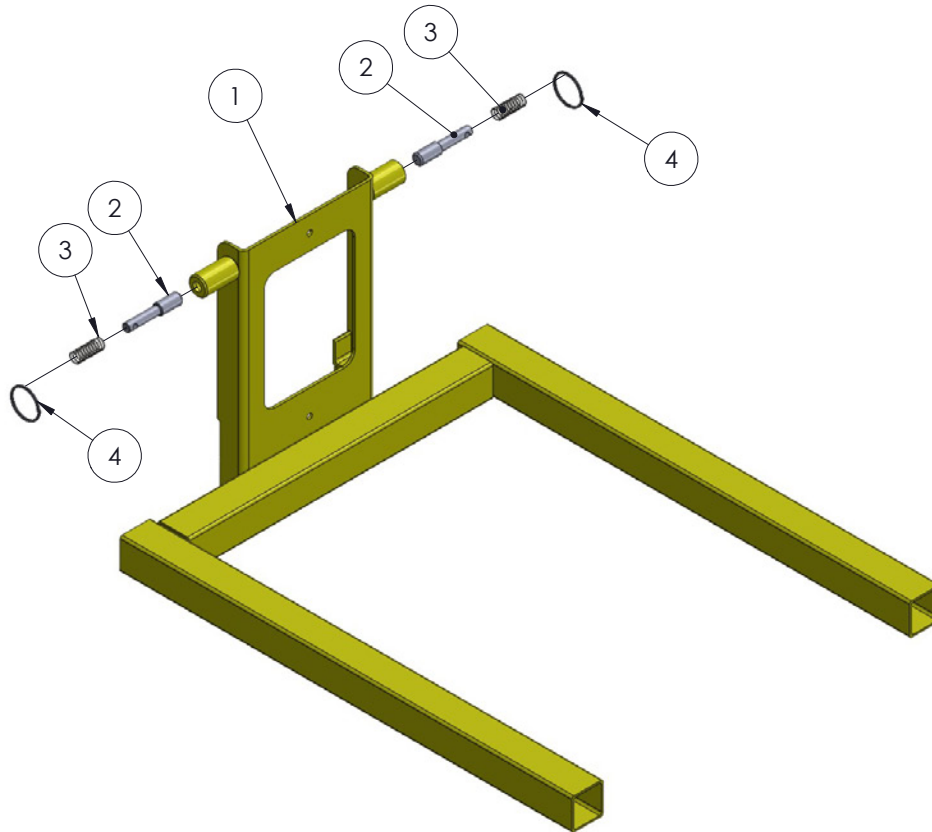

FORK ASSEMBLY 2200 SERIES (784250)

ITEM NO.	PART NUMBER	DESCRIPTION	QTY.
1	784245	FORK WELDMENT, 2200 SERIES	1
2	782510	PLUNGER	2
3	776212	SPRING, #C0480-042-1250-M	2
4	775110	SPLIT RING 1-1/4" NICKEL PLATED	2