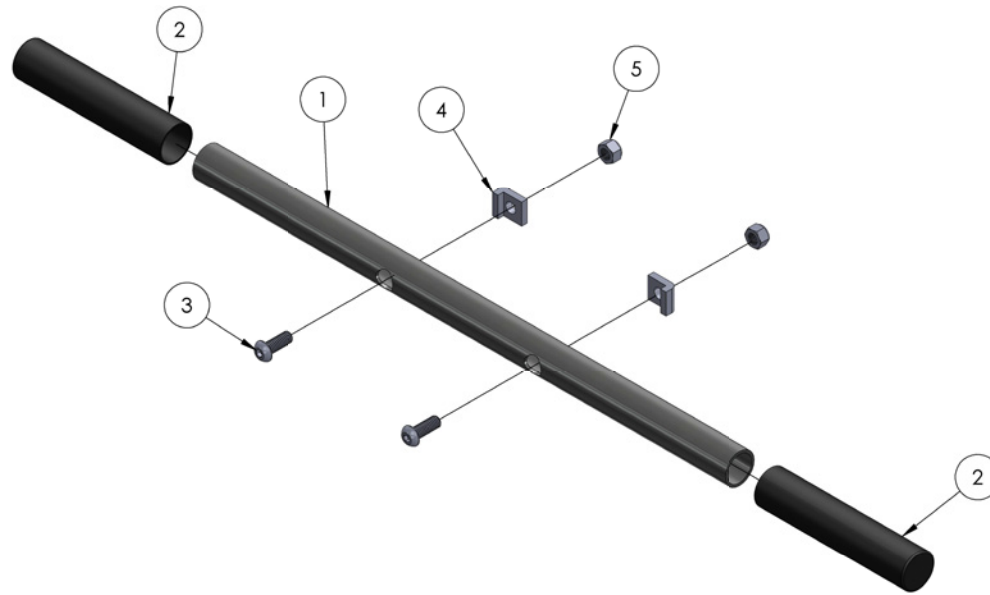

TOP HANDLE ASSEMBLY M(784282)

ITEM NO.	PART NUMBER	DESCRIPTION	QTY.
1	784280	TOP HANDLE, 2200 LIFT	1
2	779527	HAND GRIP 1" X 5"LN	2
3	771239	SCREW, BHC 5/16-18 X 7/8"	2
4	773120	CLAMP, 5/16	2
5	772502	NUT, INSERT JAM 5/16-18	2