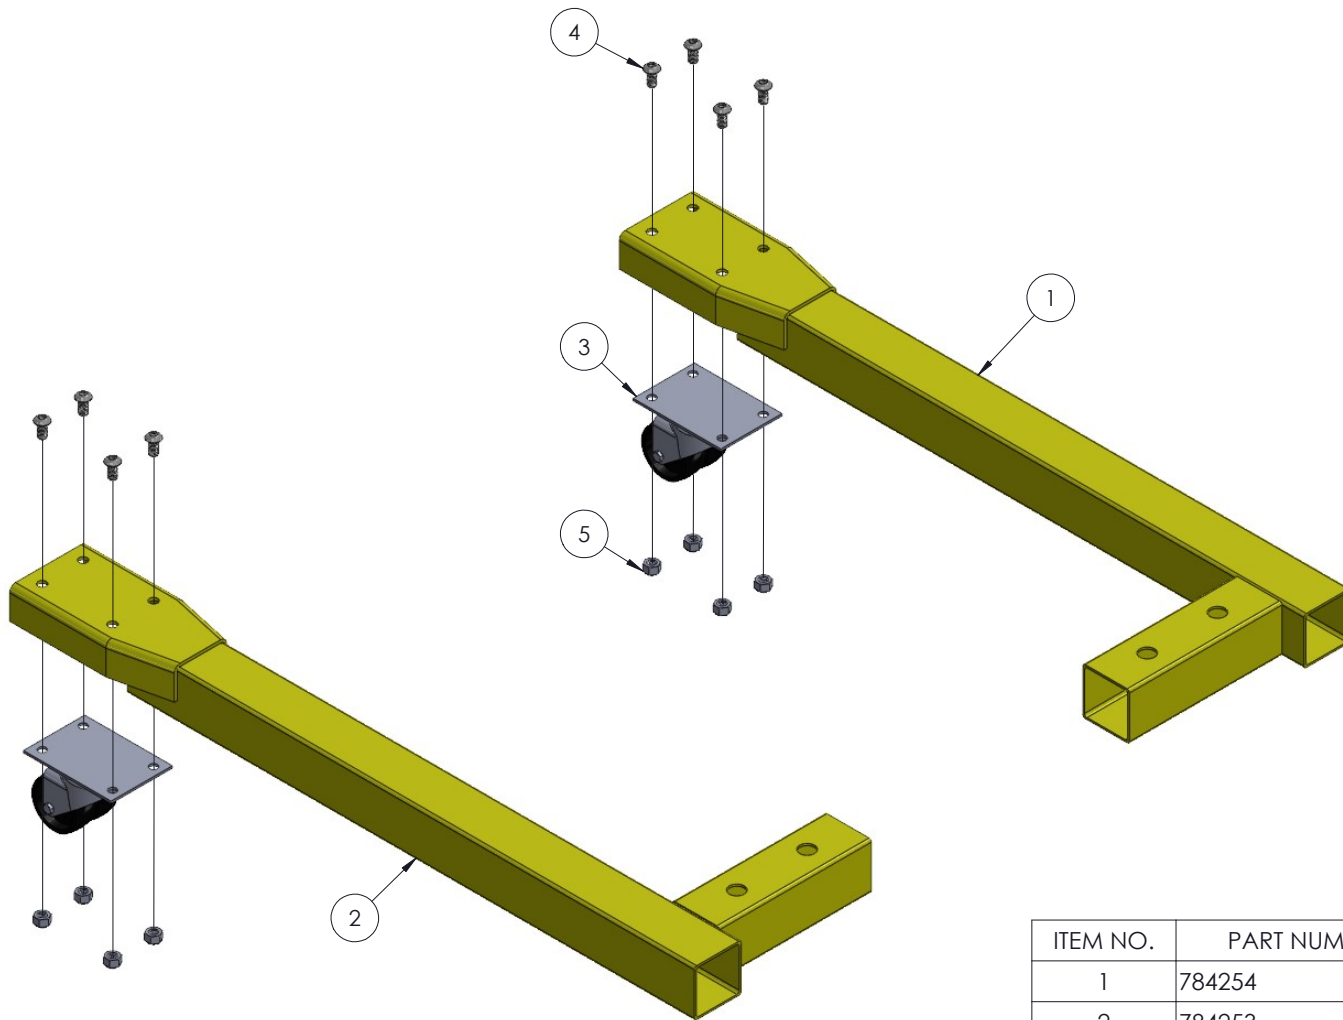

LEG ASSEMBLY - RIGHT (784268)

LEG ASSEMBLY - LEFT (784269)

ITEM NO.	PART NUMBER	DESCRIPTION	QTY.
1	784254	LEG WELDMENT, RIGHT 2200 LIFT	1
2	784253	LEG WELDMENT, LEFT 2200 LIFT	1
3	779030	2" SWIVEL CASTER	2
4	771049	SCREW, BHC 5/16-18 X .625"LN	8
5	772502	NUT, INSERT JAM 5/16-18	8