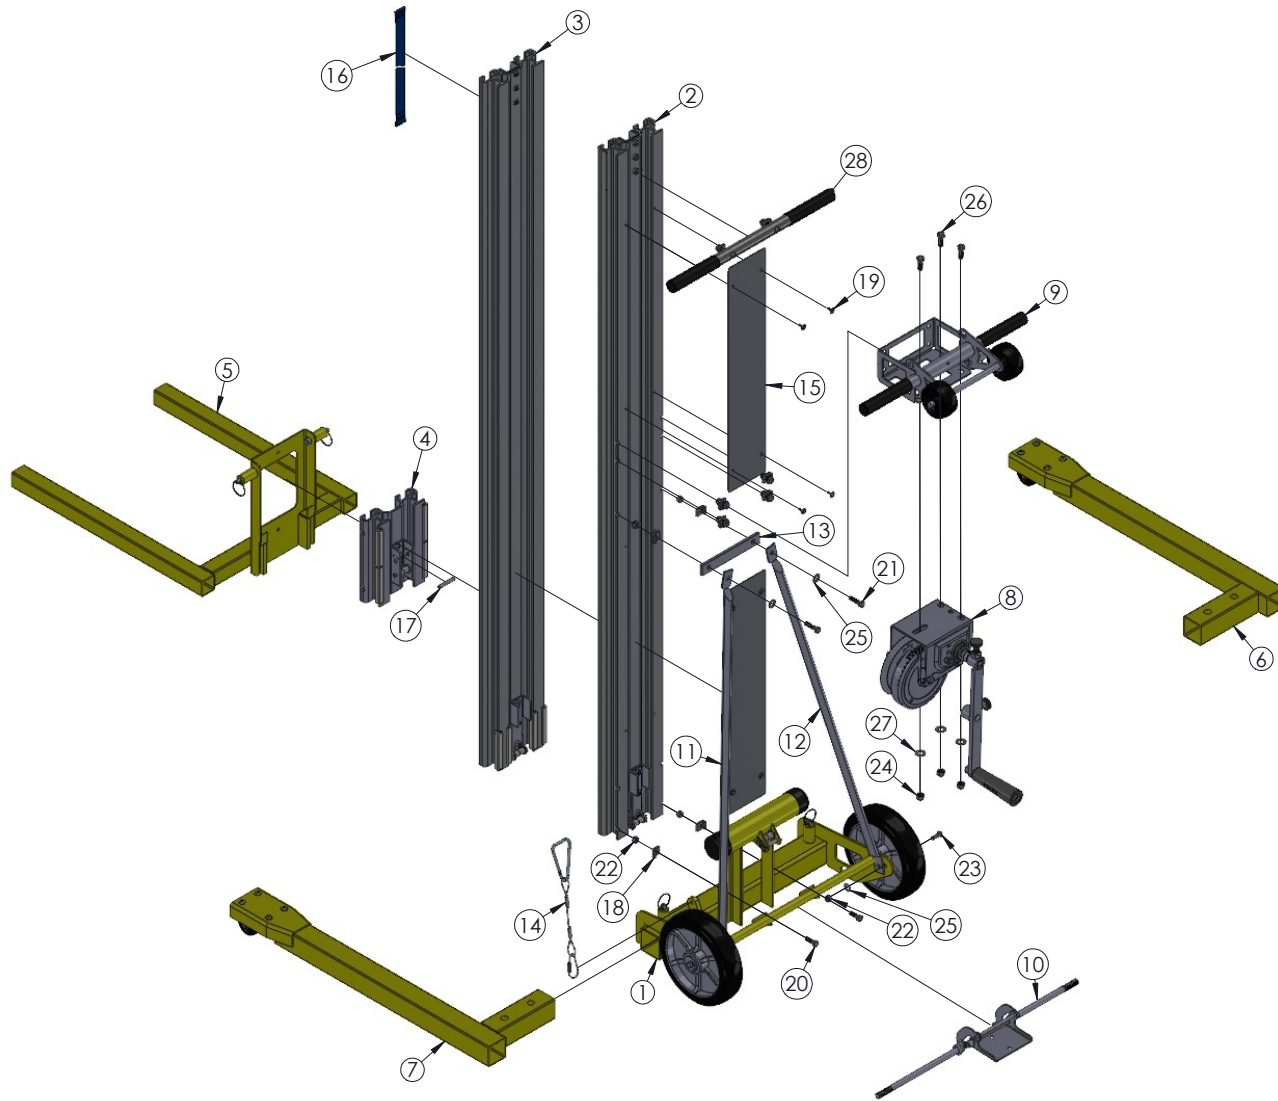

# SERIES 2200 LIFT ASSEMBLY

ITEM NO.	PART NUMBER	DESCRIPTION	QTY.
1	784220	BASE ASSEMBLY, 2200 LIFT	1
2	784267	BOTTOM MAST ASSEMBLY, 2210	1
2	784275	BOTTOM MAST ASSEMBLY, 2208	1
3	784276	TOP MAST ASSEMBLY, 2208	1
3	784300	TOP MAST ASSEMBLY, 2210	1
4	784277	CARRIAGE ASSEMBLY, 2200	1
5	784250	FORK ASSEMBLY, 2200 SERIES	1
6	784268	LEG ASSEMBLY, RIGHT	1
7	784269	LEG ASSEMBLY, LEFT	1
8	784290	WINCH ASSEMBLY	1
9	784291	WINCH MOUNT ASSEMBLY, 2200	1
10	784218	BRAKE KIT, 2200 LIFT	1
11	784251	MAST BRACE (LEFT) 2200 LIFT	1
12	784252	MAST BRACE (RIGHT) 2200 LIFT	1
13	784260	MAST BRACE STRAP	1
14	784281	MAST HOLD DOWN ASSEMBLY, 2200	1
15	784744	MAST COVER - BOTTOM 2200 LIFT	2
16	779241	LIFTING STRAP, 2208 LIFT - 27 FT	1
16	779240	LIFTING STRAP, 2210 LIFT - 32 FT	1
17	774117	PIN, DOWEL 5/16 X 1 3/4"	1
18	773120	CLAMP, 5/16	10
19	776055	SCREW, SM #8 X 3/4 SELF TAPPING	8
20	771052	SCREW, HHC 5/16-18 X 1 PLTD	8
21	771053	SCREW, HHC 5/16-18 X 1 1/4 PLTD	2
22	772502	NUT, INSERT JAM 5/16-18	12
23	771239	SCREW, BHC 5/16-18 X 7/8"	2
24	772355	NUT, INSERT LOCK 3/8-16	3
25	773042	WASHER, FLAT 5/16	8
26	771107	SCREW, HHC 3/8-16 X 1	3
27	773040	WASHER, FLAT 3/8	3
28	784282	TOP HANDLE ASSEMBLY 2400 (ONLY ON THE 2208)	1

## MODEL 2210 (784300)

ITEM NO.	PART NUMBER	DESCRIPTION	QTY.
1	784225	TOP MAST (55") (2208 ONLY)	1
1	784227	TOP MAST (67") (2210 ONLY)	1
2	784263	TOP MAST ROLLER ASSEMBLY	1
3	784261	UPPER ROLLER ASSEMBLY	1
4	772507	1/4-20 INSERT JAM LOCK NUT	6
5	771045	SCREW, BHC 1/4-20 X 0.5"	6
6	784201	SLIDE	4
7	774116	PIN ROLL 1/8 X 3/8" LN	8

# BOTTOM MAST ASSEMBLY

## MODEL 2210 (784276)

ITEM NO.	PART NUMBER	DESCRIPTION	QTY.
1	784224	BOTTOM MAST 55" (2208 ONLY)	1
1	784226	BOTTOM MAST 67" (2210 ONLY)	1
2	784262	BOTTOM MAST LOWER ROLLER ASSY	1
3	784261	UPPER ROLLER ASSEMBLY	1
4	784201	SLIDE	4
5	771045	SCREW, BHC 1/4-20 X 0.5"	3
6	772507	1/4-20 INSERT JAM LOCK NUT	6
7	774115	0.125 ROLL PIN 0.75" LN	8
8	784274	BOTTOM ROLLER BRACKET SUPPORT	1
9	771046	SCREW, BHSC 1/4-20 X 0.75"	3