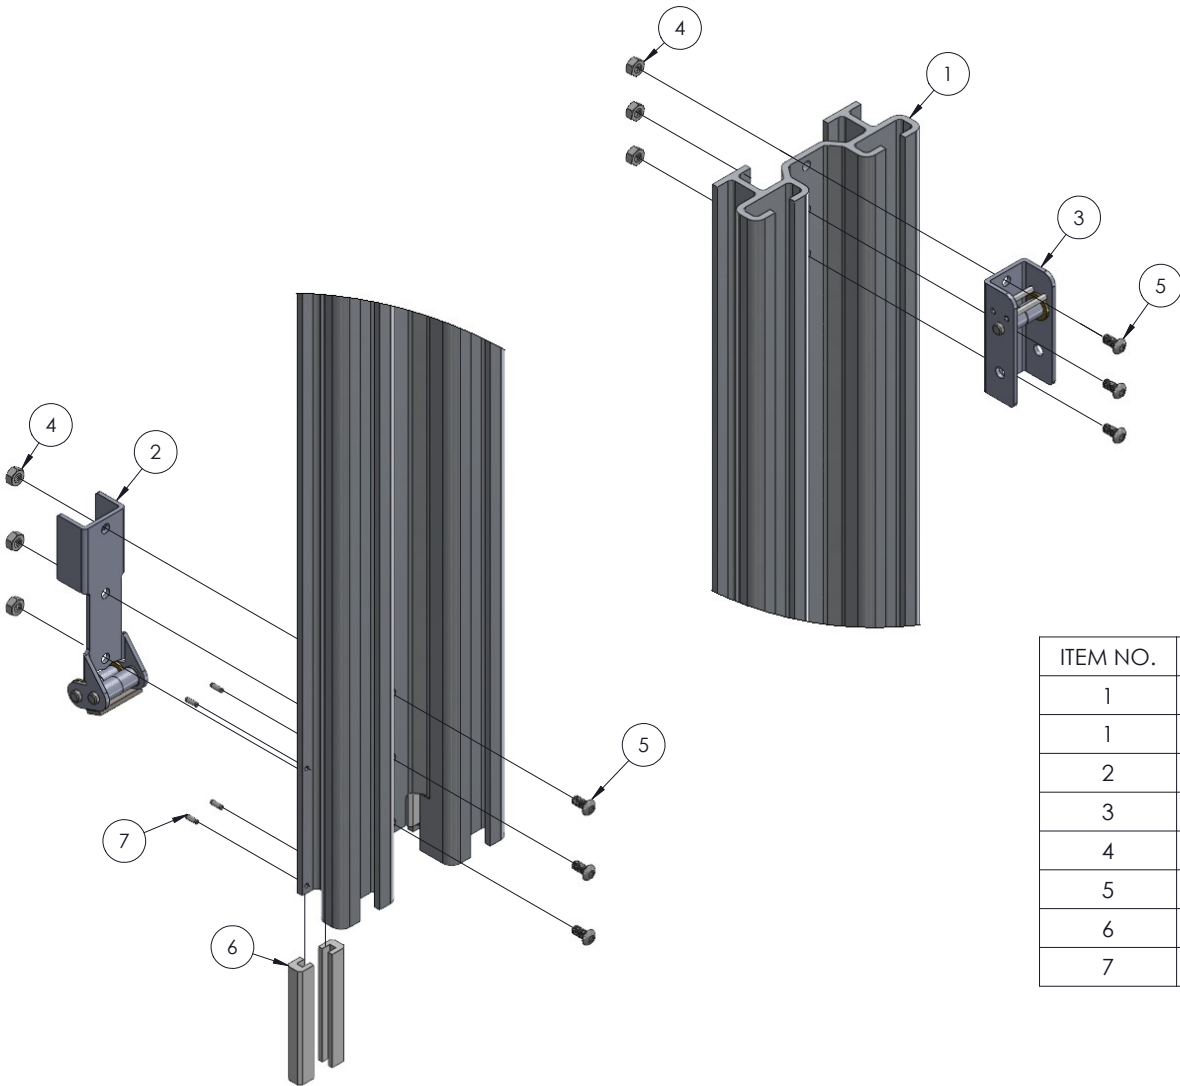

# SERIES 2200 LIFT ASSEMBLY

ITEM NO.	PART NUMBER	DESCRIPTION	QTY.
1	784220	BASE ASSEMBLY, 2200 LIFT	1
2	784267	BOTTOM MAST ASSEMBLY, 2210	1
2	784275	BOTTOM MAST ASSEMBLY, 2208	1
3	784276	TOP MAST ASSEMBLY, 2208	1
3	784300	TOP MAST ASSEMBLY, 2210	1
4	784277	CARRIAGE ASSEMBLY, 2200	1
5	784250	FORK ASSEMBLY, 2200 SERIES	1
6	784268	LEG ASSEMBLY, RIGHT	1
7	784269	LEG ASSEMBLY, LEFT	1
8	784290	WINCH ASSEMBLY	1
9	784291	WINCH MOUNT ASSEMBLY, 2200	1
10	784218	BRAKE KIT, 2200 LIFT	1
11	784251	MAST BRACE (LEFT) 2200 LIFT	1
12	784252	MAST BRACE (RIGHT) 2200 LIFT	1
13	784260	MAST BRACE STRAP	1
14	784281	MAST HOLD DOWN ASSEMBLY, 2200	1
15	784744	MAST COVER - BOTTOM 2200 LIFT	2
16	779241	LIFTING STRAP, 2208 LIFT - 27 FT	1
16	779240	LIFTING STRAP, 2210 LIFT - 32 FT	1
17	774117	PIN, DOWEL 5/16 X 1 3/4"	1
18	773120	CLAMP, 5/16	10
19	776055	SCREW, SM #8 X 3/4 SELF TAPPING	8
20	771052	SCREW, HHC 5/16-18 X 1 PLTD	8
21	771053	SCREW, HHC 5/16-18 X 1 1/4 PLTD	2
22	772502	NUT, INSERT JAM 5/16-18	12
23	771239	SCREW, BHC 5/16-18 X 7/8"	2
24	772355	NUT, INSERT LOCK 3/8-16	3
25	773042	WASHER, FLAT 5/16	8
26	771107	SCREW, HHC 3/8-16 X 1	3
27	773040	WASHER, FLAT 3/8	3
28	784282	TOP HANDLE ASSEMBLY 2400 (ONLY ON THE 2208)	1

## MODEL 2210 (784300)

ITEM NO.	PART NUMBER	DESCRIPTION	QTY.
1	784225	TOP MAST (55") (2208 ONLY)	1
1	784227	TOP MAST (67") (2210 ONLY)	1
2	784263	TOP MAST ROLLER ASSEMBLY	1
3	784261	UPPER ROLLER ASSEMBLY	1
4	772507	1/4-20 INSERT JAM LOCK NUT	6
5	771045	SCREW, BHC 1/4-20 X 0.5"	6
6	784201	SLIDE	4
7	774116	PIN ROLL 1/8 X 3/8" LN	8