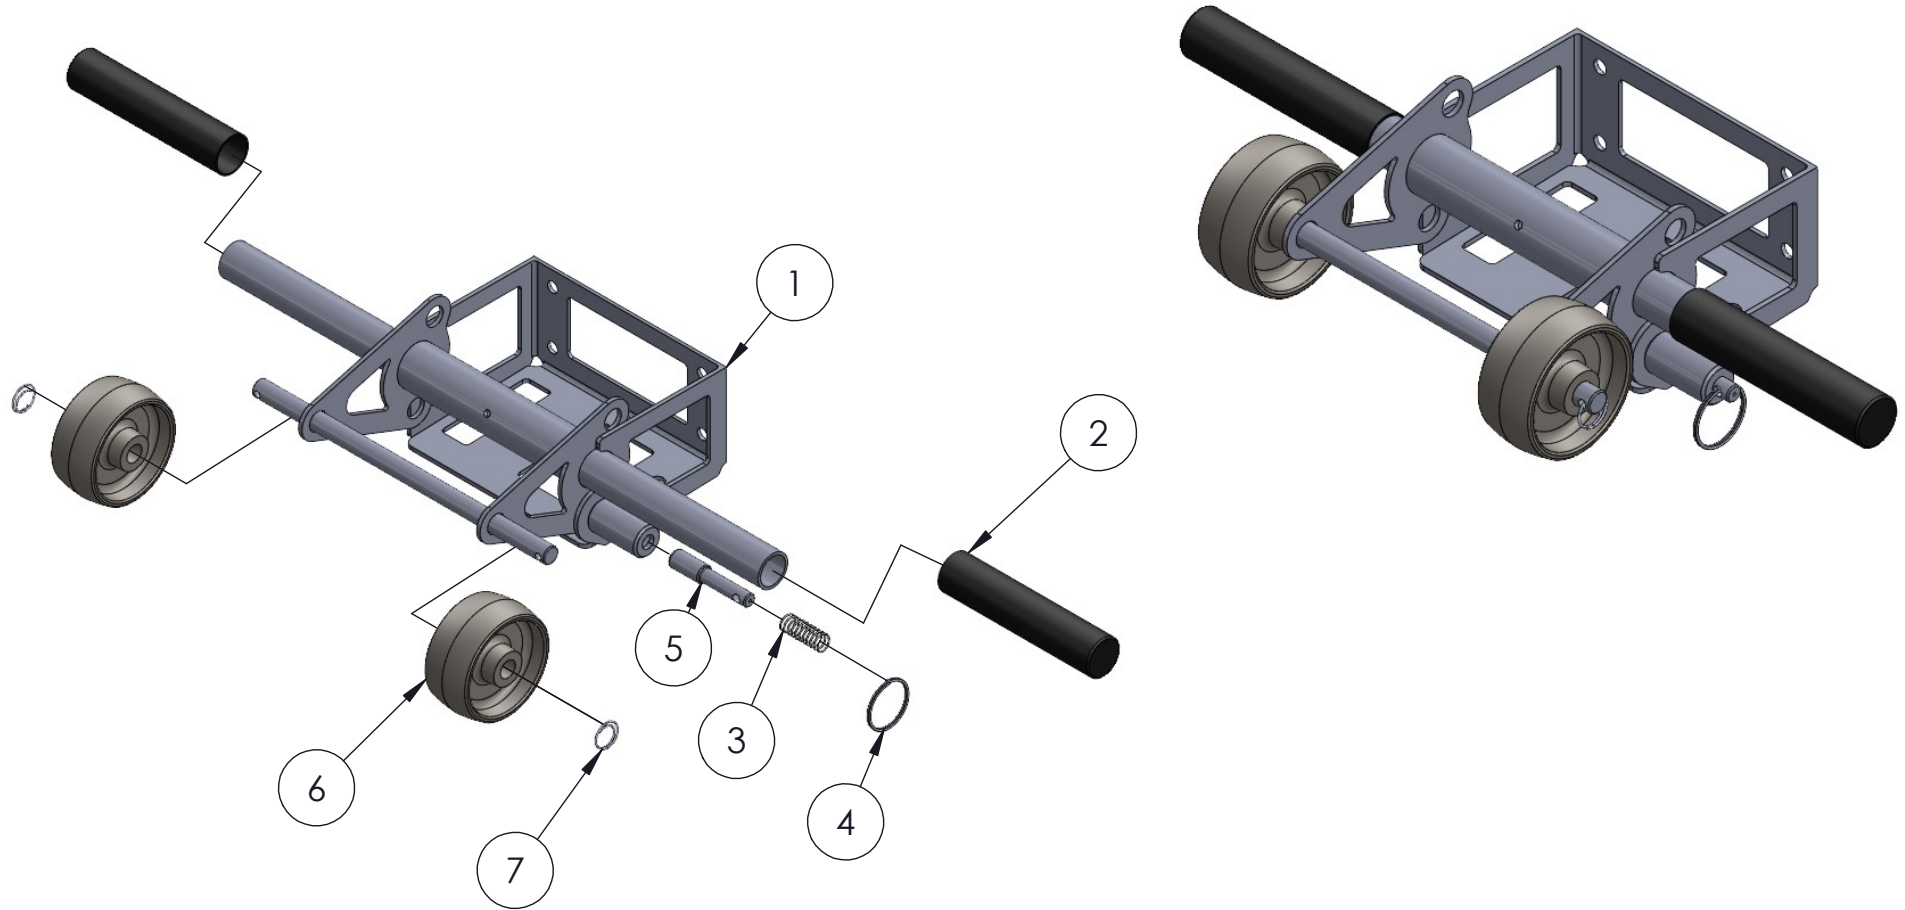

WINCH MOUNT ASSEMBLY (784291)

ITEM NO.	PART NUMBER	DESCRIPTION	QTY.
1	784292	WINCH MOUNT BOX WELDMENT	1
2	779527	HAND GRIP 1" X 5"LN	2
3	776212	SPRING, #C0480-042-1250-M	1
4	775110	SPLIT RING 1-1/4" NICKEL PLATED	1
5	782510	PLUNGER	1
6	779012	WHEEL, POLYOLEFIN 3"	2
7	774053	COTTER, CIRCLE Z/P 0.048 X 0.75"	2