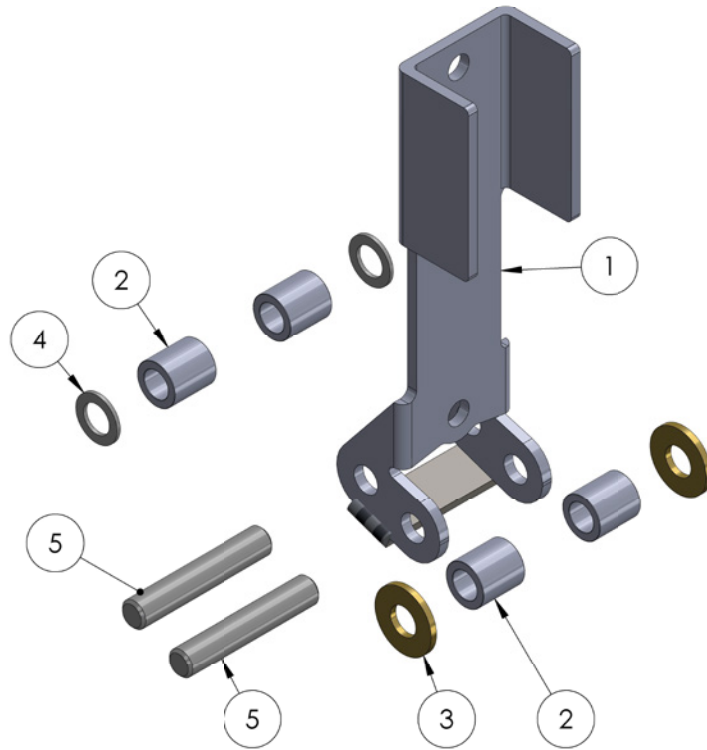

TOP MAST ROLLER ASSEMBLY (784263)

ITEM NO.	PART NUMBER	DESCRIPTION	QTY.
1	784237	LOWER ROLLER BRKT WELDMENT	1
2	775065	BEARING	4
3	773015	5/16 BRASS WASHER	2
4	773016	WASHER, FLAT 5/16 TYPE B NARROW	2
5	774117	PIN, DOWEL 5/16 X 1 3/4"	2