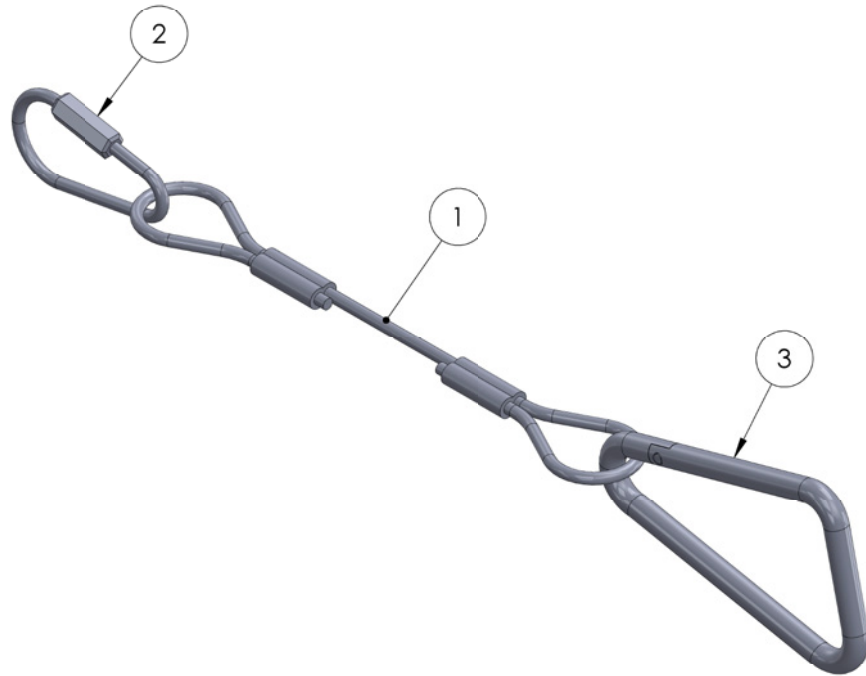

## LEG ASSEMBLY - LEFT (784269)

ITEM NO.	PART NUMBER	DESCRIPTION	QTY.
1	784254	LEG WELDMENT, RIGHT 2200 LIFT	1
2	784253	LEG WELDMENT, LEFT 2200 LIFT	1
3	779030	2" SWIVEL CASTER	2
4	771049	SCREW, BHC 5/16-18 X .625"LN	8
5	772502	NUT, INSERT JAM 5/16-18	8

# SERIES 2200 FOOT BRAKE ASSEMBLY (784218)

ITEM NO.	PART NUMBER	DESCRIPTION	QTY.
1	784219	BRAKE WELDMENT	1
2	784216	BRAKE MOUNT PIN	1
3	774053	COTTER, CIRCLE Z/P 0.048 X 0.75"	2

# FORK ASSEMBLY 2200 SERIES (784250)

ITEM NO.	PART NUMBER	DESCRIPTION	QTY.
1	784245	FORK WELDMENT, 2200 SERIES	1
2	782510	PLUNGER	2
3	776212	SPRING, #C0480-042-1250-M	2
4	775110	SPLIT RING 1-1/4" NICKEL PLATED	2

# MAST HOLD DOWN ASSEMBLY, 2200 SERIES (784281)

ITEM NO.	PART NUMBER	DESCRIPTION	QTY.
1	774195	MAST HOLD DOWN (LANYARD)	1
2	779317	RAPID LINK, PEAR SHAPED -1/8"	1
3	779318	SPRING SNAP - 1/4"	1