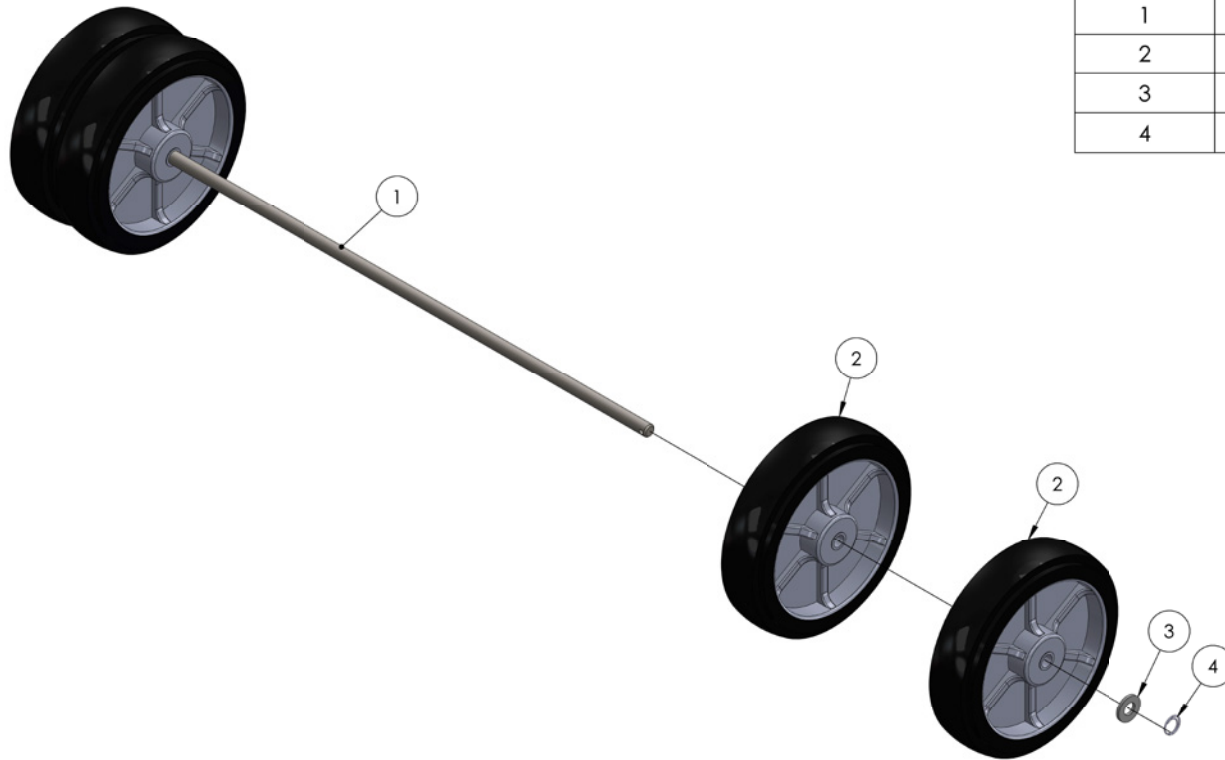

TITLE PAGE - DUAL WHEEL KIT (784258)

ITEM NO.	PART NUMBER	DESCRIPTION	QTY.
1	784233	AXLE DUAL WHEEL	1
2	779031	WHEEL, 8" THERMOPLASTIC GRAY	4
3	773094	WASHER, FLAT 1/2 SAE	2
4	774053	COTTER, CIRCLE Z/P 0.048 X 0.75"	2