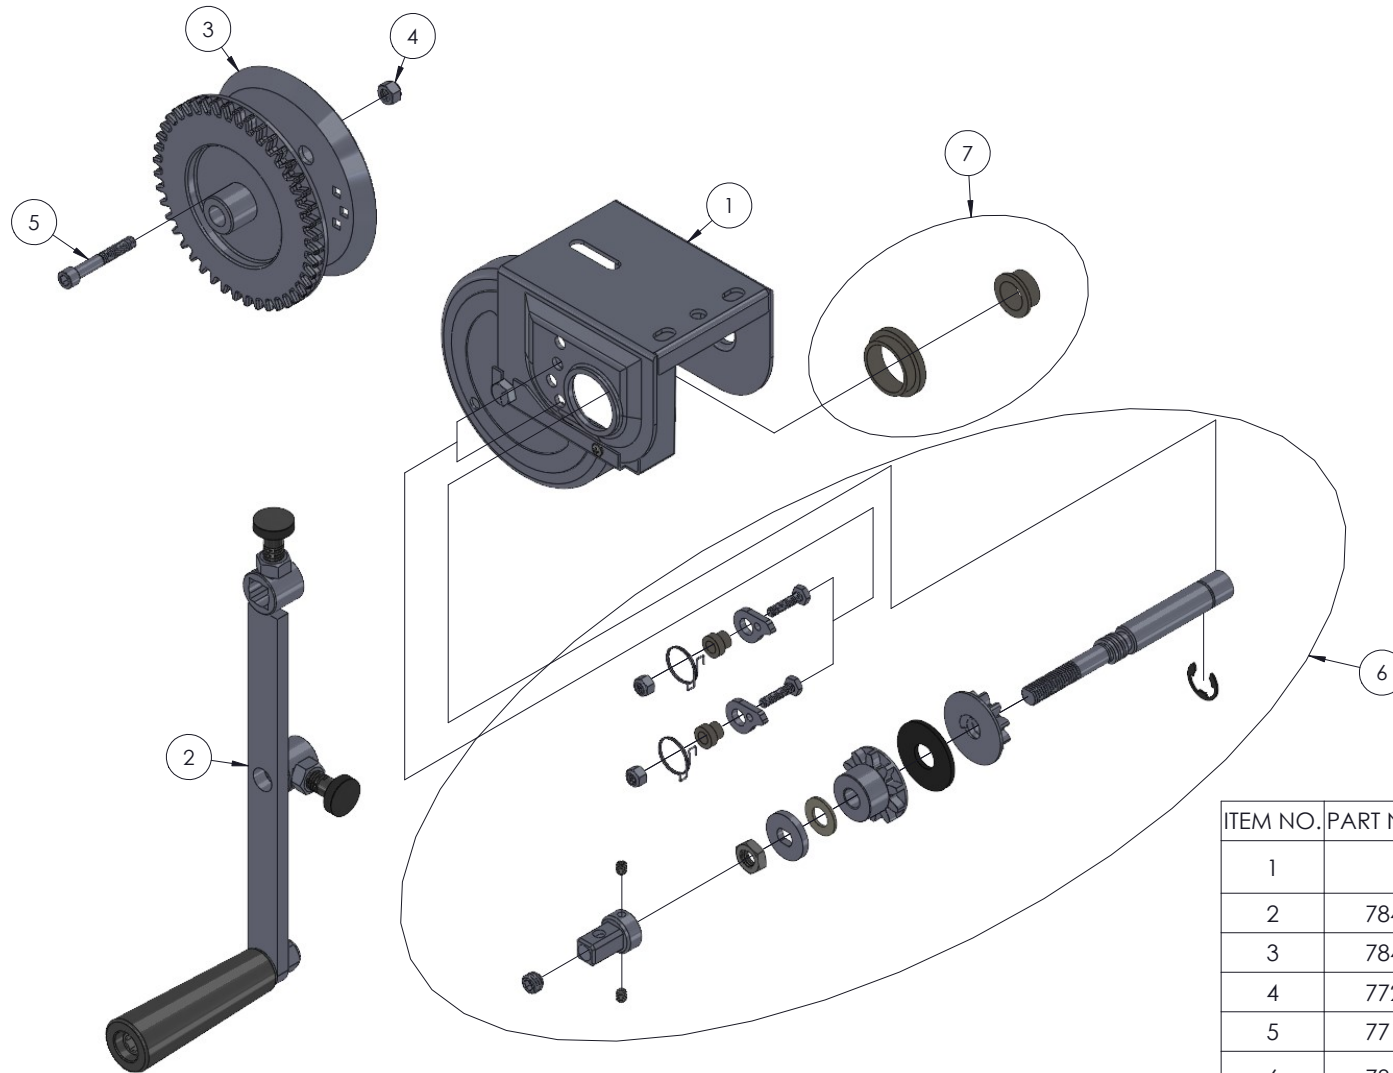

# FORK ASSEMBLY 2200 SERIES (784250)

ITEM NO.	PART NUMBER	DESCRIPTION	QTY.
1	784245	FORK WELDMENT, 2200 SERIES	1
2	782510	PLUNGER	2
3	776212	SPRING, #C0480-042-1250-M	2
4	775110	SPLIT RING 1-1/4" NICKEL PLATED	2

# MAST HOLD DOWN ASSEMBLY, 2200 SERIES (784281)

ITEM NO.	PART NUMBER	DESCRIPTION	QTY.
1	774195	MAST HOLD DOWN (LANYARD)	1
2	779317	RAPID LINK, PEAR SHAPED -1/8"	1
3	779318	SPRING SNAP - 1/4"	1

# TOP HANDLE ASSEMBLY M(784282)

ITEM NO.	PART NUMBER	DESCRIPTION	QTY.
1	784280	TOP HANDLE, 2200 LIFT	1
2	779527	HAND GRIP 1" X 5"LN	2
3	771239	SCREW, BHC 5/16-18 X 7/8"	2
4	773120	CLAMP, 5/16	2
5	772502	NUT, INSERT JAM 5/16-18	2

# WINCH ASSEMBLY (784290)

ITEM NO.	PART NUMBER	DESCRIPTION	QTY.
1		WINCH, 4.1:1 RATIONWINCH COVER ( <b>NOT FOR SALE</b> )	
2	784289	WINCH HANDLE ASSEMBLY, 2300	1
3	784288	WINCH DRUM MACHINING	1
4	772502	NUT, INSERT JAM 5/16-18	1
5	771227	SCREW, SHC 5/16-18 X 2"	1
6	784842	WINCH ONE HANDLE REPLACEMENT KIT	1
7	785958	WINCH HOUSING BEARING,2400 LIFT	1