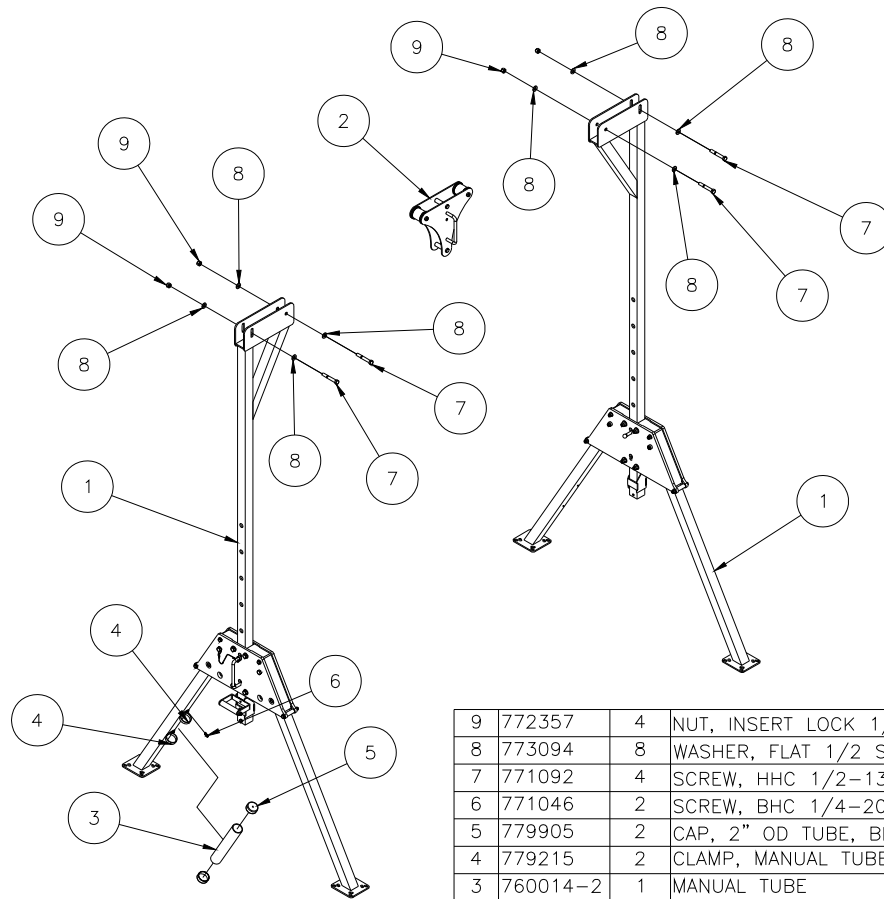

3	779040	1	CASTER KIT, GANTRY 8" CASTER W/BRAKE
	785360	1	CASTER KIT, DOUBLE FF TIRE W/BRAKE
	785327	1	TOP BEAM ASSY, 5 M – 3/4 TON
	785326	1	TOP BEAM ASSY, 4 M – 3/4 TON
	785325	1	TOP BEAM ASSY, 3 M – 3/4 TON
2	785323	1	TOP BEAM ASSY, 8 FT – 3/4 TON
	785322	1	TOP BEAM ASSY, 10 FT – 3/4 TON
	785321	1	TOP BEAM ASSY, 12 FT – 3/4 TON
	785320	1	TOP BEAM ASSY, 15 FT – 3/4 TON
1	785400	1	A-FRAME/TROLLEY ASSY, LESS CASTER
Item	Part No.	Qty	Description
Parts List			

TOP BEAM ASSEMBLY

- 785320 – TOP BEAM ASSY. GANTRY 15 FT 3/4 TON
- 785321 – TOP BEAM ASSY. GANTRY 12 FT 3/4 TON
- 785322 – TOP BEAM ASSY. GANTRY 10 FT 3/4 TON
- 785323 – TOP BEAM ASSY. GANTRY 8 FT 3/4 TON
- 785325 – TOP BEAM ASSY. GANTRY 3 M 3/4 TON
- 785326 – TOP BEAM ASSY. GANTRY 4 M 3/4 TON
- 785327 – TOP BEAM ASSY. GANTRY 5 M 3/4 TON

785400 - A-FRAME TROLLEY ASSEMBLY

9	772357	4	NUT, INSERT LOCK 1/2-13
8	773094	8	WASHER, FLAT 1/2 SAE
7	771092	4	SCREW, HHC 1/2-13 X 3-1/2
6	771046	2	SCREW, BHC 1/4-20 X 3/4
5	779905	2	CAP, 2" OD TUBE, BLK
4	779215	2	CLAMP, MANUAL TUBE
3	760014-2	1	MANUAL TUBE
2	785600	1	TROLLEY ASSEMBLY, GANTRY 3/4 TON
1	785405	2	A-FRAME ASSY, 3/4 TON LESS CASTER
Item	Part No.	Qty	Description
Parts List			

785435 - PUSH BUTTON ASSEMBLY

4	776222	1	SPRING, CENTURY #10833
3	785438	1	PUSH BUTTON, GANTRY SHORT 3/4 TON
2	785437	1	PUSH BUTTON TUBE, 3/4 TON
1	785436	1	PUSH BUTTON, GANTRY LONG 3/4 TON
Item	Part No.	Qty	Description
Parts List			