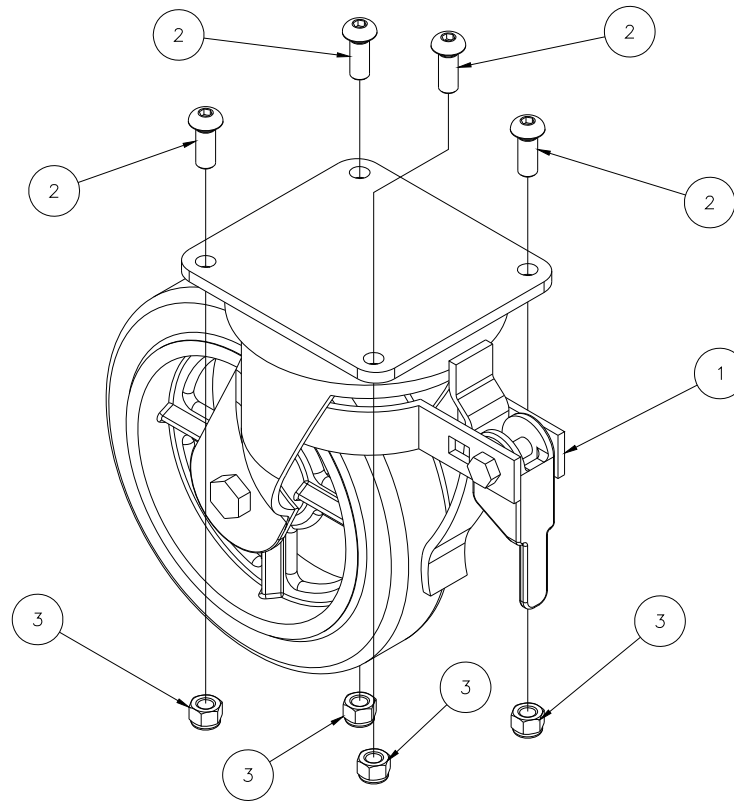

785040 - CASTER KIT 8-INCH CASTER

3	772355	16	NUT, INSERT LOCK 3/8-16
2	771266	16	SCREW, BHC 3/8-16 X 1
1	779041	4	CASTER, SWIVEL W/BRAKE 8 X 2
Item	Part No.	Qty	Description
Parts List