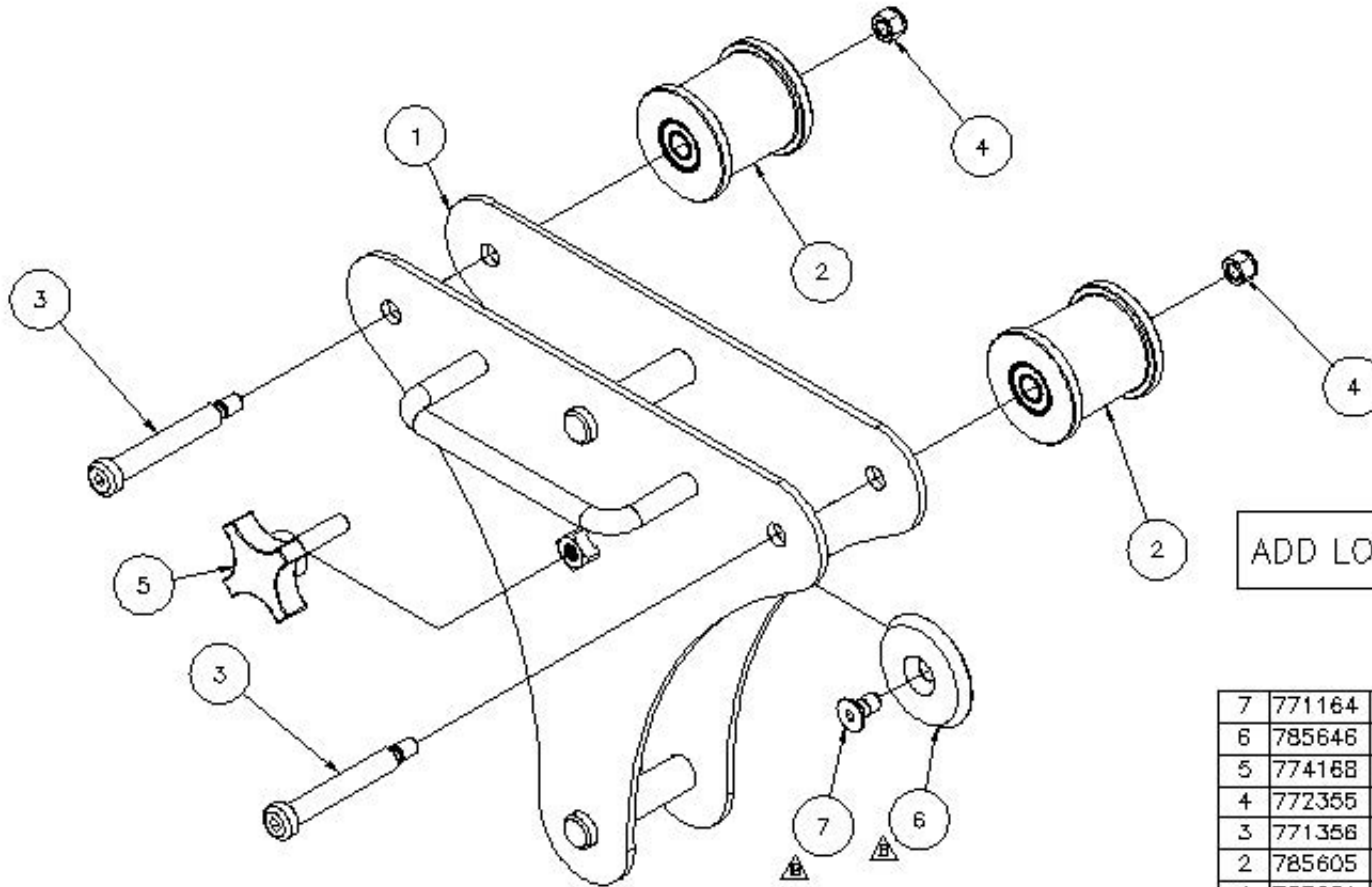

785600 - TROLLEY ASSEMBLY

ADD LOCKTITE #263 TO ITEM #7

7	771164	1	SCREW, FHSC 3/8-16 X 3/4
6	785646	1	TROLLEY - SLIP PAD - GANTRIES
5	774188	1	KNOB, FOUR PRONG SWIVEL PAD 3/8-16
4	772355	2	NUT, INSERT LOCK 3/8-16
3	771356	2	SCREW, SHOULDER 1/2 X 3
2	785605	2	TROLLEY ROLLER ASSY, GANTRY 3/4 TON
1	785601	1	TROLLEY WELDMENT, GANTRY 3/4 TON
Item	Part No.	Qty	Description
Parts List