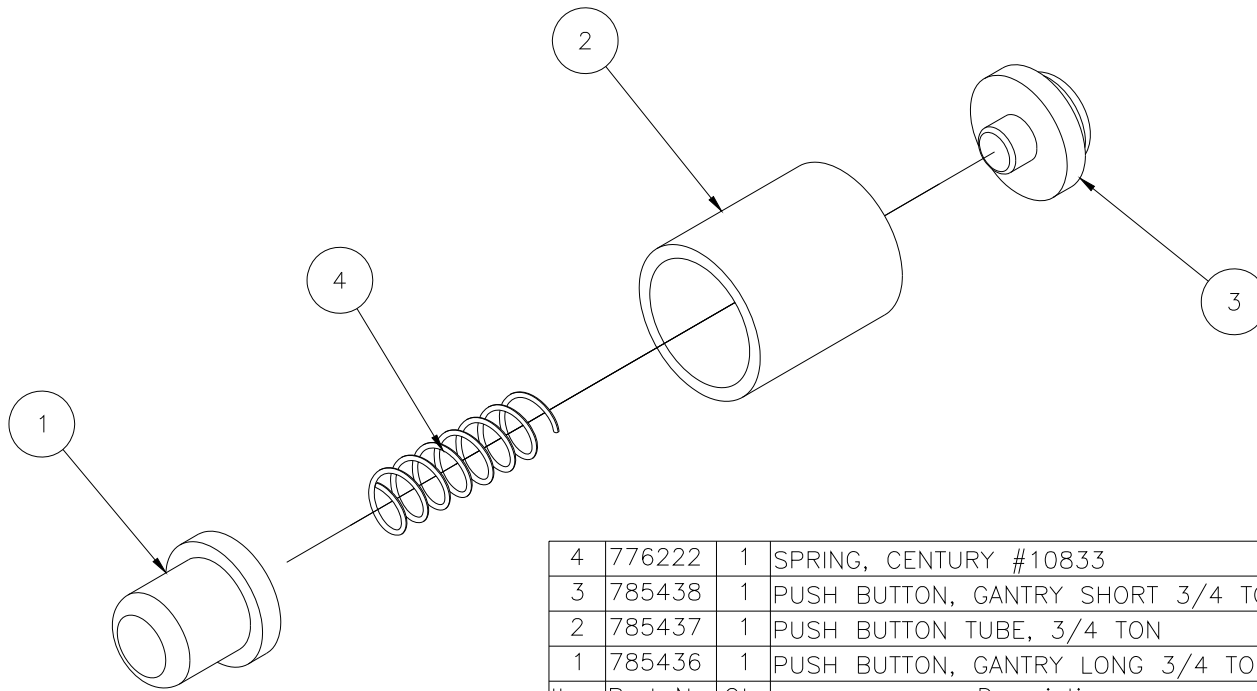

785435 - PUSH BUTTON ASSEMBLY

4	776222	1	SPRING, CENTURY #10833
3	785438	1	PUSH BUTTON, GANTRY SHORT 3/4 TON
2	785437	1	PUSH BUTTON TUBE, 3/4 TON
1	785436	1	PUSH BUTTON, GANTRY LONG 3/4 TON
Item	Part No.	Qty	Description
Parts List