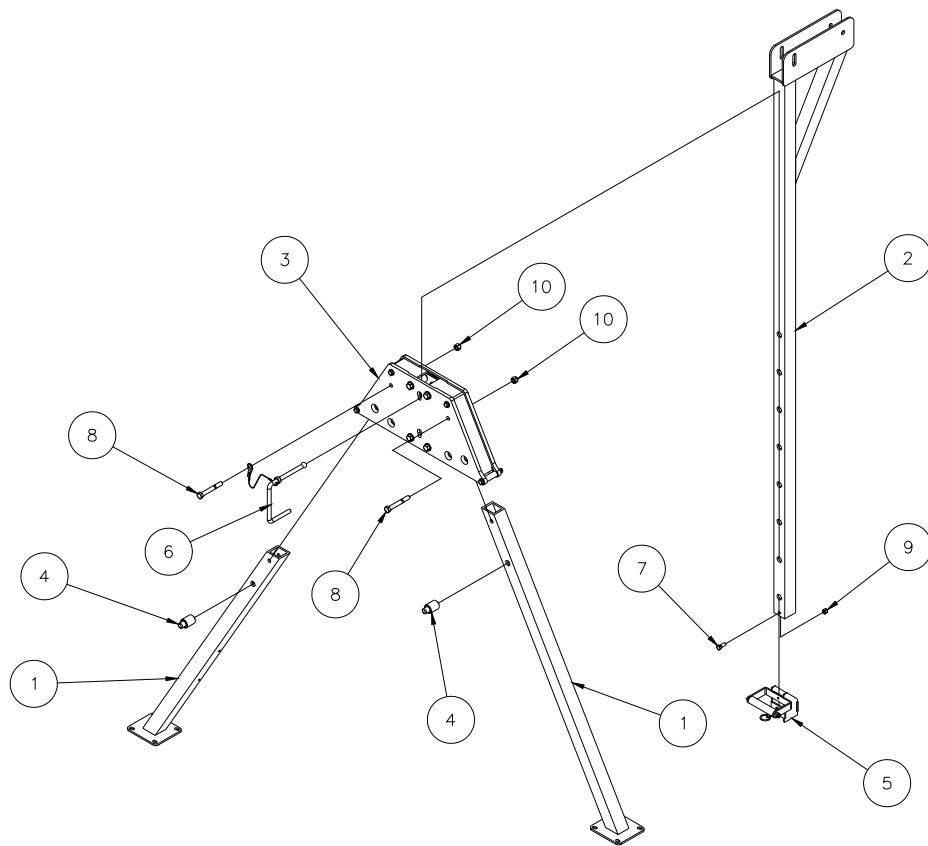

785400 - A-FRAME TROLLEY ASSEMBLY

9	772357	4	NUT, INSERT LOCK 1/2-13
8	773094	8	WASHER, FLAT 1/2 SAE
7	771092	4	SCREW, HHC 1/2-13 X 3-1/2
6	771046	2	SCREW, BHC 1/4-20 X 3/4
5	779905	2	CAP, 2" OD TUBE, BLK
4	779215	2	CLAMP, MANUAL TUBE
3	760014-2	1	MANUAL TUBE
2	785600	1	TROLLEY ASSEMBLY, GANTRY 3/4 TON
1	785405	2	A-FRAME ASSY, 3/4 TON LESS CASTER
Item	Part No.	Qty	Description
Parts List			

785420 TRAP PLATE ASSEMBLY

13	773094	8	WASHER, FLAT 1/2 SAE
12	773022	8	WASHER, FLAT 3/8 HARDENED
11	772357	4	NUT, INSERT LOCK 1/2-13
10	772355	4	NUT, INSERT LOCK 3/8-16
9	771145	4	SCREW, HHC 1/2-13 X 4
8	771098	4	SCREW, HHC 3/8-16 X 3-3/4
7	785430	2	TRAP PLATE SPACER WLDMT, 3/4 TON
6	785428	4	SLIDE, UHMW 5 X 2 X 1/8
5	785427	4	ROLLER, SPACER 1 1-7/8
4	785426	4	SPACER, BOLT 1/2 X 2.280
3	785425	4	SPACER, BOLT 3/8 X 2.030
2	785423	1	TRAP PLATE MACH W/O PLUNGER HOLES 3/4 TON
1	785421	1	TRAP PLATE MACH W/PLUNGER HOLES 3/4 TON
Item	Part No.	Qty	Description
Parts List			

785405 - A-FRAME ASSEMBLY

10	772357	2	NUT, INSERT LOCK 1/2-13
9	772355	1	NUT, INSERT LOCK 3/8-16
8	771091	2	SCREW, HHC 1/2-13 X 3-3/4
7	771107	1	SCREW, HHC 3/8-16 X 1
6	785145	1	PULL HANDLE ASSEMBLY
5	785440	1	LIFT HANDLE ASSY, GANTRY 3/4 TON
4	785435	2	PUSH BUTTON ASSY, GANTRY 3/4 TON
3	785420	1	TRAP PLATE ASSEMBLY, 3/4 TON
2	785415	1	BEAM HT ADJUST WLDMT, 3/4 TON
1	785412	2	LEG WELDMENT, GANTRY 3/4 TON
Item	Part No.	Qty	Description
Parts List			