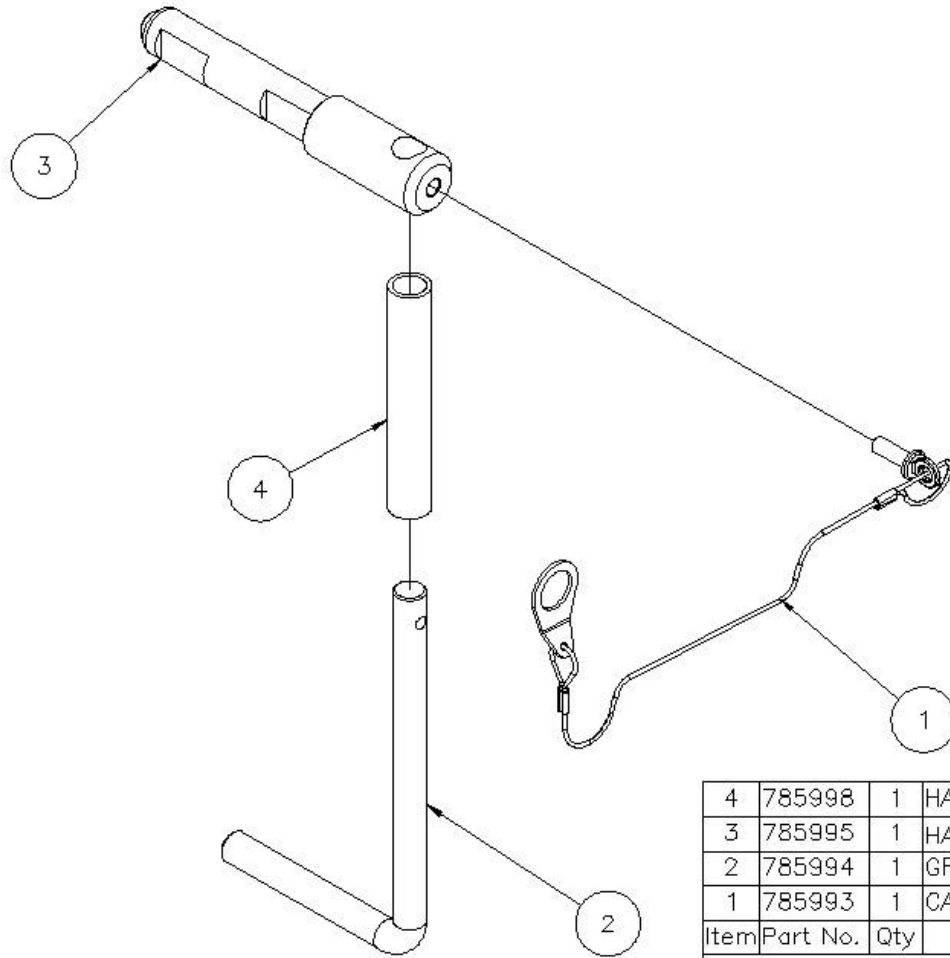

785405 - A-FRAME ASSEMBLY

10	772357	2	NUT, INSERT LOCK 1/2-13
9	772355	1	NUT, INSERT LOCK 3/8-16
8	771091	2	SCREW, HHC 1/2-13 X 3-3/4
7	771107	1	SCREW, HHC 3/8-16 X 1
6	785145	1	PULL HANDLE ASSEMBLY
5	785440	1	LIFT HANDLE ASSY, GANTRY 3/4 TON
4	785435	2	PUSH BUTTON ASSY, GANTRY 3/4 TON
3	785420	1	TRAP PLATE ASSEMBLY, 3/4 TON
2	785415	1	BEAM HT ADJUST WLDMT, 3/4 TON
1	785412	2	LEG WELDMENT, GANTRY 3/4 TON
Item	Part No.	Qty	Description
Parts List			

785435 - PUSH BUTTON ASSEMBLY

4	776222	1	SPRING, CENTURY #10833
3	785438	1	PUSH BUTTON, GANTRY SHORT 3/4 TON
2	785437	1	PUSH BUTTON TUBE, 3/4 TON
1	785436	1	PUSH BUTTON, GANTRY LONG 3/4 TON
Item	Part No.	Qty	Description
Parts List			

785440 - LIFT HANDLE ASSEMBLY

8	775110	1	SPLIT RING, 1-1/4" NICK PLTD
7	776058	2	TAPE, UHMW .0115 THK X 1 X 2" LG
6	772355	1	NUT, INSERT LOCK 3/8-16
5	771111	1	SCREW, HHC 3/8-16 X 5-1/2
4	776212	1	SPRING, #DWC-042-G-9
3	782510	1	PLUNGER
2	785136	1	GRIP, LIFT HANDLE
1	785441	1	LIFT HANDLE WLDMT, GANTRY 3/4 TON
Item	Part No.	Qty	Description
Parts List			

785145 - PULL HANDLE ASSEMBLY

4	785998	1	HANDLE GRIP, BLACK RUBBER .50 ID
3	785995	1	HANDLE PIN, GANTRY 3/4 TON
2	785994	1	GRAB HANDLE, GANTRY
1	785993	1	CABLE ASSEMBLY, GANTRY
Item	Part No.	Qty	Description
Parts List			