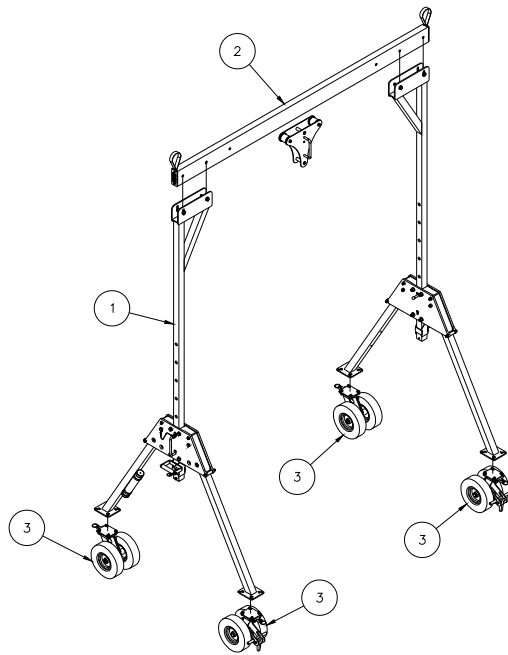

GANTRY ASSEMBLY

- 785300 – GANTRY ASSY, 3/4 TON 15 FT W/FF TIRES
- 785302 – GANTRY ASSY, 3/4 TON 12 FT W/FF TIRES
- 785304 – GANTRY ASSY, 3/4 TON 10 FT W/FF TIRES
- 785306 – GANTRY ASSY, 3/4 TON 8 FT W/FF TIRES
- 785310 – GANTRY ASSY, 3/4 TON 3 M W/FF TIRES
- 785312 – GANTRY ASSY, 3/4 TON 4 M W/FF TIRES
- 785314 – GANTRY ASSY, 3/4 TON 5 M W/FF TIRES

- 785301 – GANTRY ASSY, 3/4 TON 15 FT W/8" CASTERS
- 785303 – GANTRY ASSY, 3/4 TON 12 FT W/8" CASTERS
- 785305 – GANTRY ASSY, 3/4 TON 10 FT W/8" CASTERS
- 785307 – GANTRY ASSY, 3/4 TON 8 FT W/8" CASTERS
- 785311 – GANTRY ASSY, 3/4 TON 3 M W/8" CASTERS
- 785313 – GANTRY ASSY, 3/4 TON 4 M W/8" CASTERS
- 785315 – GANTRY ASSY, 3/4 TON 5 M W/8" CASTERS

3	779040	1	CASTER KIT, GANTRY 8" CASTER W/BRAKE
	785360	1	CASTER KIT, DOUBLE FF TIRE W/BRAKE
	785327	1	TOP BEAM ASSY, 5 M – 3/4 TON
	785326	1	TOP BEAM ASSY, 4 M – 3/4 TON
	785325	1	TOP BEAM ASSY, 3 M – 3/4 TON
2	785323	1	TOP BEAM ASSY, 8 FT – 3/4 TON
	785322	1	TOP BEAM ASSY, 10 FT – 3/4 TON
	785321	1	TOP BEAM ASSY, 12 FT – 3/4 TON
	785320	1	TOP BEAM ASSY, 15 FT – 3/4 TON
1	785400	1	A-FRAME/TROLLEY ASSY, LESS CASTER
Item	Part No.	Qty	Description
Parts List