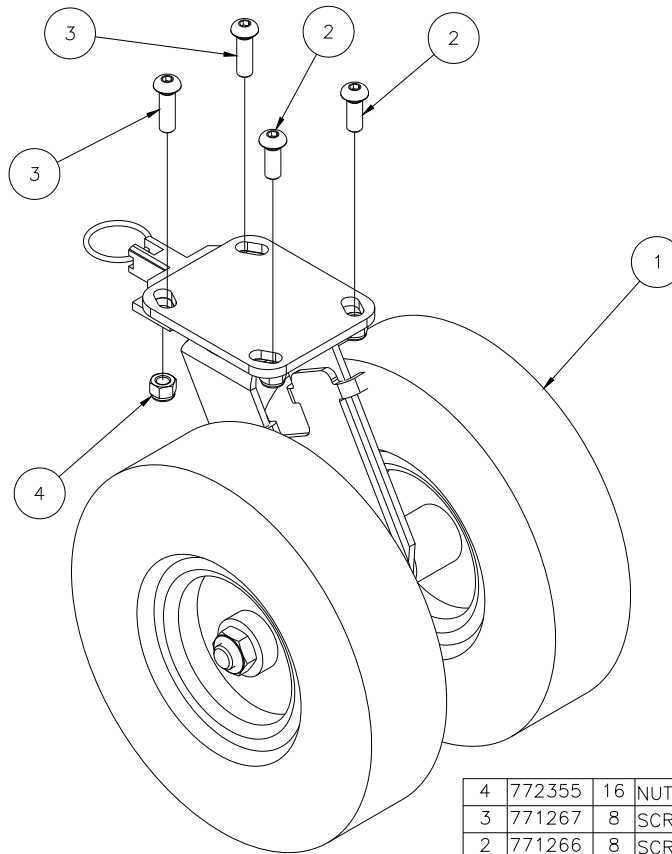

785145 - PULL HANDLE ASSEMBLY

4	785998	1	HANDLE GRIP, BLACK RUBBER .50 ID
3	785995	1	HANDLE PIN, GANTRY 3/4 TON
2	785994	1	GRAB HANDLE, GANTRY
1	785993	1	CABLE ASSEMBLY, GANTRY
Item	Part No.	Qty	Description
Parts List			

785600 - TROLLEY ASSEMBLY

ADD LOCKTITE #263 TO ITEM #7

7	771164	1	SCREW, FHSC 3/8-16 X 3/4
6	785646	1	TROLLEY - SLIP PAD - GANTRIES
5	774188	1	KNOB, FOUR PRONG SWIVEL PAD 3/8-16
4	772355	2	NUT, INSERT LOCK 3/8-16
3	771356	2	SCREW, SHOULDER 1/2 X 3
2	785605	2	TROLLEY ROLLER ASSY, GANTRY 3/4 TON
1	785601	1	TROLLEY WELDMENT, GANTRY 3/4 TON
Item	Part No.	Qty	Description
Parts List			

785040 - CASTER KIT 8-INCH CASTER

3	772355	16	NUT, INSERT LOCK 3/8-16
2	771266	16	SCREW, BHC 3/8-16 X 1
1	779041	4	CASTER, SWIVEL W/BRAKE 8 X 2
Item	Part No.	Qty	Description
Parts List			

785360 - CASTER KIT FF TIRE

11	772503	1	NUT, INSERT JAM 5/8-11
10	772350	1	NUT, INSERT JAM 3/8-16
9	771149	1	SCREW, HHC 5/8-11 X 8
8	771102	1	SCREW, HHC 3/8-16 X 3
7	779050	2	WHEEL, 10" FLAT FREE
6	779051	1	CASTER FRAME, 10" SWIVEL
5	785366	1	SPACER, FF WHEEL ASSEMBLY
4	785365	1	FOOT BRAKE WELDMENT
3	785364	1	BRAKE BAR
2	785363	1	BRAKE SIDE PLATE, RH
1	785362	1	BRAKE SIDE PLATE, LH
Item	Part No.	Qty	Description
Parts List			