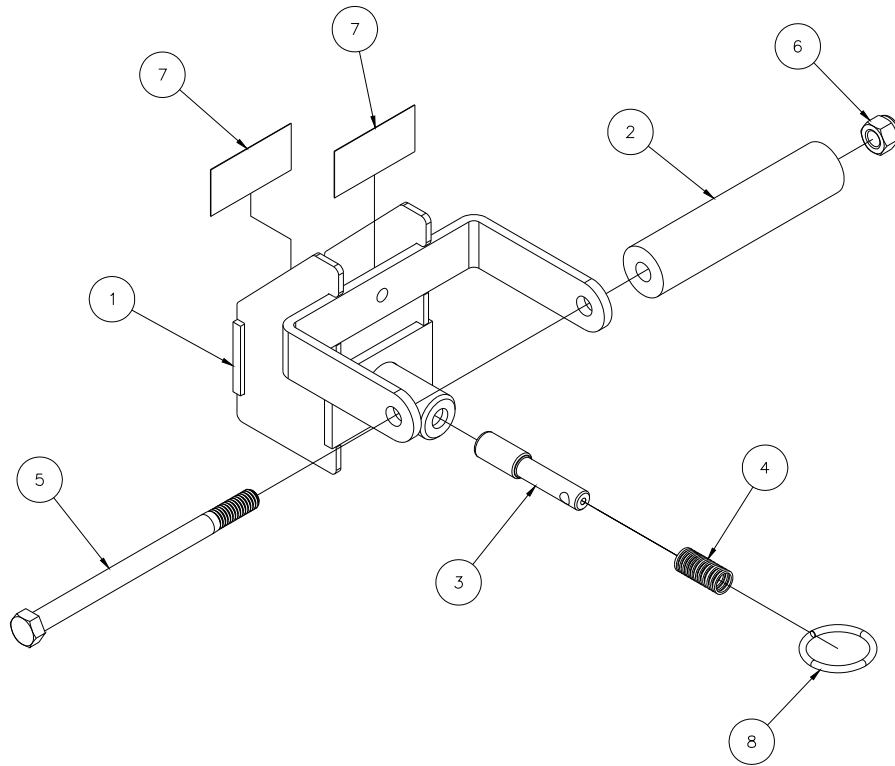

785440 - LIFT HANDLE ASSEMBLY

8	775110	1	SPLIT RING, 1-1/4" NICK PLTD
7	776058	2	TAPE, UHMW .0115 THK X 1 X 2" LG
6	772355	1	NUT, INSERT LOCK 3/8-16
5	771111	1	SCREW, HHC 3/8-16 X 5-1/2
4	776212	1	SPRING, #DWC-042-G-9
3	782510	1	PLUNGER
2	785136	1	GRIP, LIFT HANDLE
1	785441	1	LIFT HANDLE WLDMT, GANTRY 3/4 TON
Item	Part No.	Qty	Description
Parts List