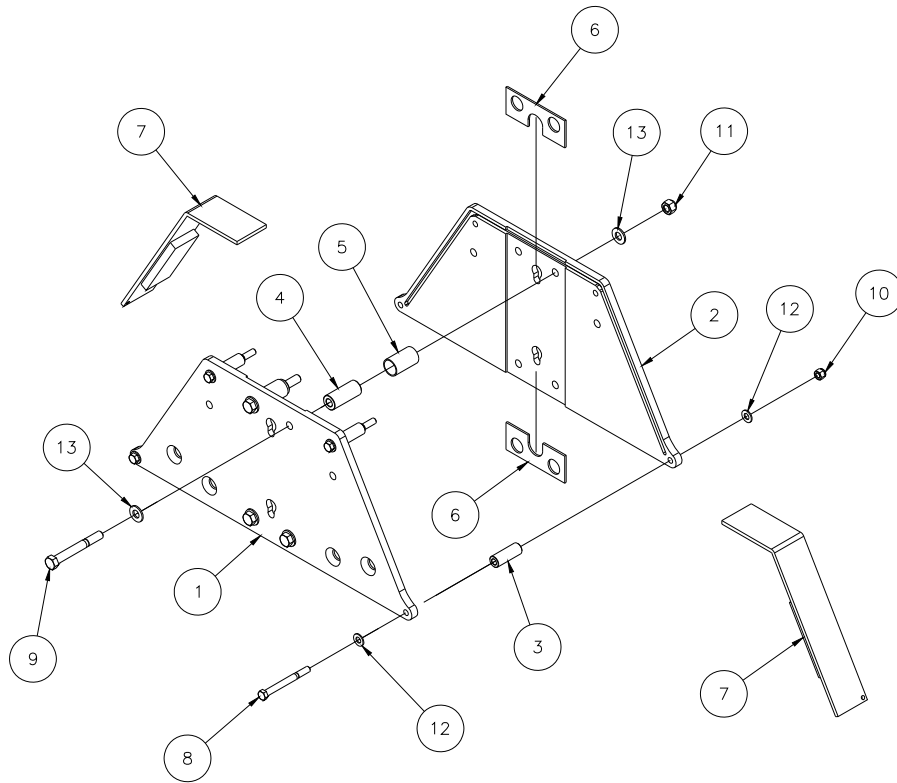

785420 TRAP PLATE ASSEMBLY

13	773094	8	WASHER, FLAT 1/2 SAE
12	773022	8	WASHER, FLAT 3/8 HARDENED
11	772357	4	NUT, INSERT LOCK 1/2-13
10	772355	4	NUT, INSERT LOCK 3/8-16
9	771145	4	SCREW, HHC 1/2-13 X 4
8	771098	4	SCREW, HHC 3/8-16 X 3-3/4
7	785430	2	TRAP PLATE SPACER WLDMT, 3/4 TON
6	785428	4	SLIDE, UHMW 5 X 2 X 1/8
5	785427	4	ROLLER, SPACER 1 1-7/8
4	785426	4	SPACER, BOLT 1/2 X 2.280
3	785425	4	SPACER, BOLT 3/8 X 2.030
2	785423	1	TRAP PLATE MACH W/O PLUNGER HOLES 3/4 TON
1	785421	1	TRAP PLATE MACH W/PLUNGER HOLES 3/4 TON
Item	Part No.	Qty	Description
Parts List