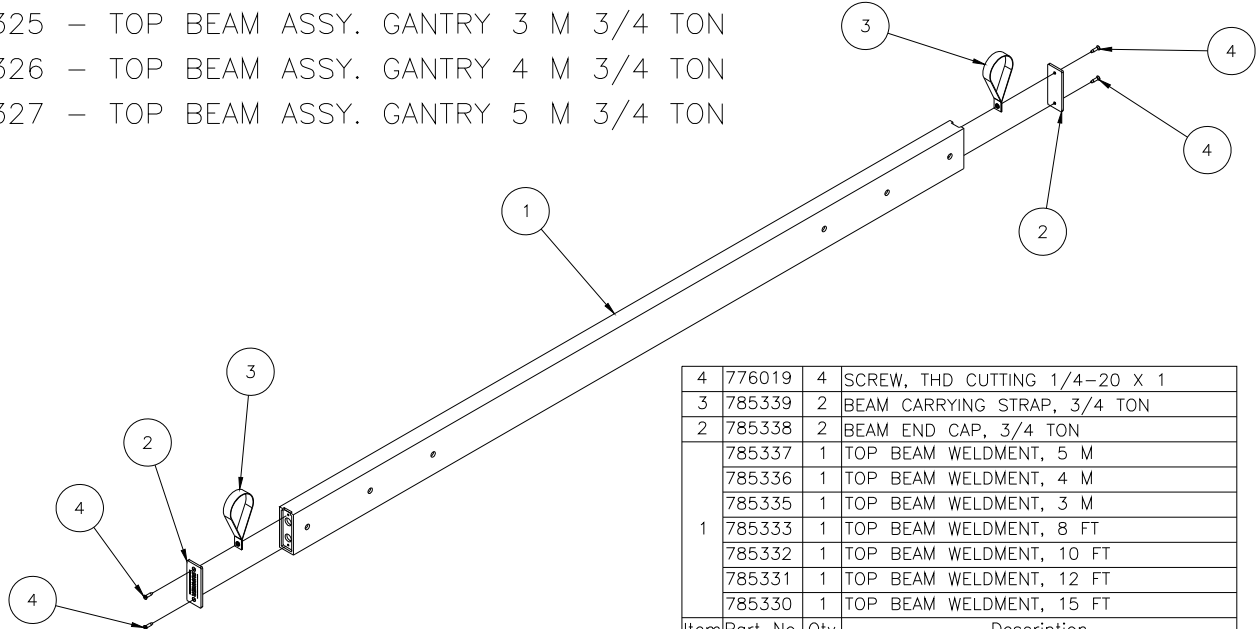

TOP BEAM ASSEMBLY

- 785320 – TOP BEAM ASSY. GANTRY 15 FT 3/4 TON
- 785321 – TOP BEAM ASSY. GANTRY 12 FT 3/4 TON
- 785322 – TOP BEAM ASSY. GANTRY 10 FT 3/4 TON
- 785323 – TOP BEAM ASSY. GANTRY 8 FT 3/4 TON
- 785325 – TOP BEAM ASSY. GANTRY 3 M 3/4 TON
- 785326 – TOP BEAM ASSY. GANTRY 4 M 3/4 TON
- 785327 – TOP BEAM ASSY. GANTRY 5 M 3/4 TON

4	776019	4	SCREW, THD CUTTING 1/4-20 X 1
3	785339	2	BEAM CARRYING STRAP, 3/4 TON
2	785338	2	BEAM END CAP, 3/4 TON
1	785337	1	TOP BEAM WELDMENT, 5 M
	785336	1	TOP BEAM WELDMENT, 4 M
	785335	1	TOP BEAM WELDMENT, 3 M
	785333	1	TOP BEAM WELDMENT, 8 FT
	785332	1	TOP BEAM WELDMENT, 10 FT
	785331	1	TOP BEAM WELDMENT, 12 FT
	785330	1	TOP BEAM WELDMENT, 15 FT
Item	Part No.	Qty	Description
Parts List