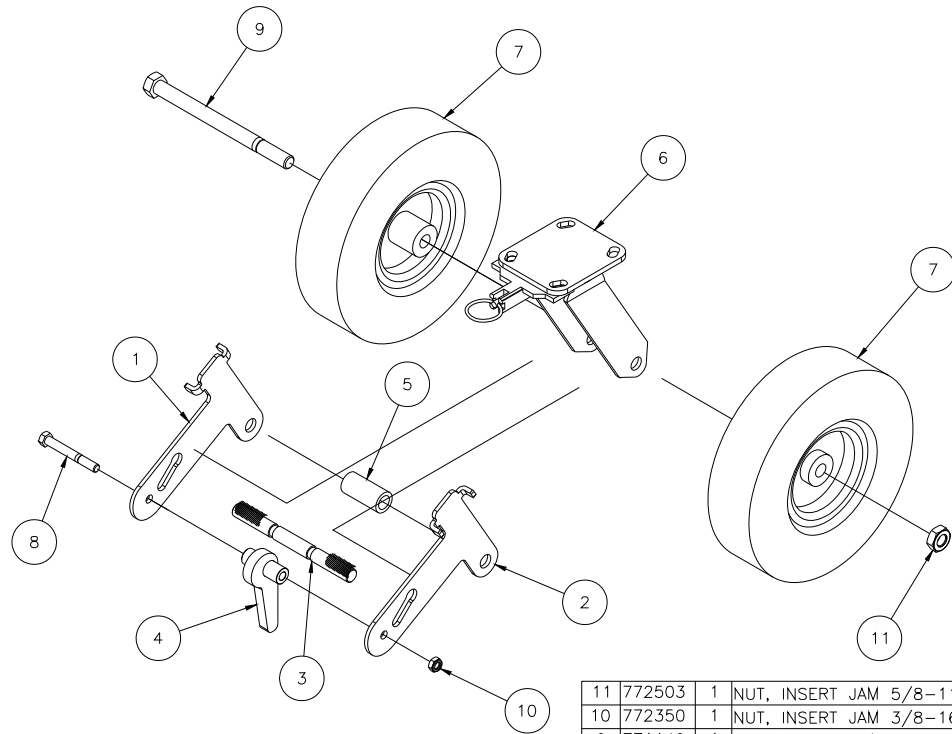

785145 - PULL HANDLE ASSEMBLY

4	785998	1	HANDLE GRIP, BLACK RUBBER .50 ID
3	785995	1	HANDLE PIN, GANTRY 3/4 TON
2	785994	1	GRAB HANDLE, GANTRY
1	785993	1	CABLE ASSEMBLY, GANTRY
Item	Part No.	Qty	Description
Parts List			

785600 - TROLLEY ASSEMBLY

ADD LOCKTITE #263 TO ITEM #7

7	771164	1	SCREW, FHSC 3/8-16 X 3/4
6	785646	1	TROLLEY - SLIP PAD - GANTRIES
5	774188	1	KNOB, FOUR PRONG SWIVEL PAD 3/8-16
4	772355	2	NUT, INSERT LOCK 3/8-16
3	771356	2	SCREW, SHOULDER 1/2 X 3
2	785605	2	TROLLEY ROLLER ASSY, GANTRY 3/4 TON
1	785601	1	TROLLEY WELDMENT, GANTRY 3/4 TON
Item	Part No.	Qty	Description
Parts List			

785040 - CASTER KIT 8-INCH CASTER

3	772355	16	NUT, INSERT LOCK 3/8-16
2	771266	16	SCREW, BHC 3/8-16 X 1
1	779041	4	CASTER, SWIVEL W/BRAKE 8 X 2
Item	Part No.	Qty	Description
Parts List			

785360 - CASTER KIT FF TIRE

11	772503	1	NUT, INSERT JAM 5/8-11
10	772350	1	NUT, INSERT JAM 3/8-16
9	771149	1	SCREW, HHC 5/8-11 X 8
8	771102	1	SCREW, HHC 3/8-16 X 3
7	779050	2	WHEEL, 10" FLAT FREE
6	779051	1	CASTER FRAME, 10" SWIVEL
5	785366	1	SPACER, FF WHEEL ASSEMBLY
4	785365	1	FOOT BRAKE WELDMENT
3	785364	1	BRAKE BAR
2	785363	1	BRAKE SIDE PLATE, RH
1	785362	1	BRAKE SIDE PLATE, LH
Item	Part No.	Qty	Description
Parts List			