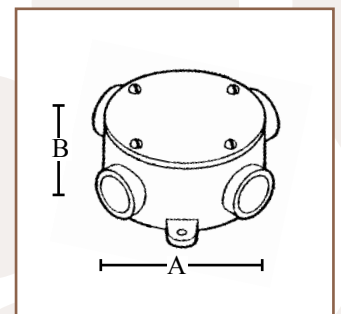

### APPLICATION

- Use to terminate a conduit run or join two to four conduits at a common point; allows space for wire splices
- Four screws secure a blank cover and gasket to the box

### STANDARD MATERIAL

- PVC
- Screws - Zinc plated steel

1239

PART #	SIZE	MASTER QTY.	WEIGHT/CASE (LBS.)	A	B
1239	1/2" & 3/4"	15	10	4.0625"	1.875"

Rev. 0, 03/23

**BUILT FOR DURABILITY.  
BUILT FOR RELIABILITY.  
BUILT FOR WORK.™**