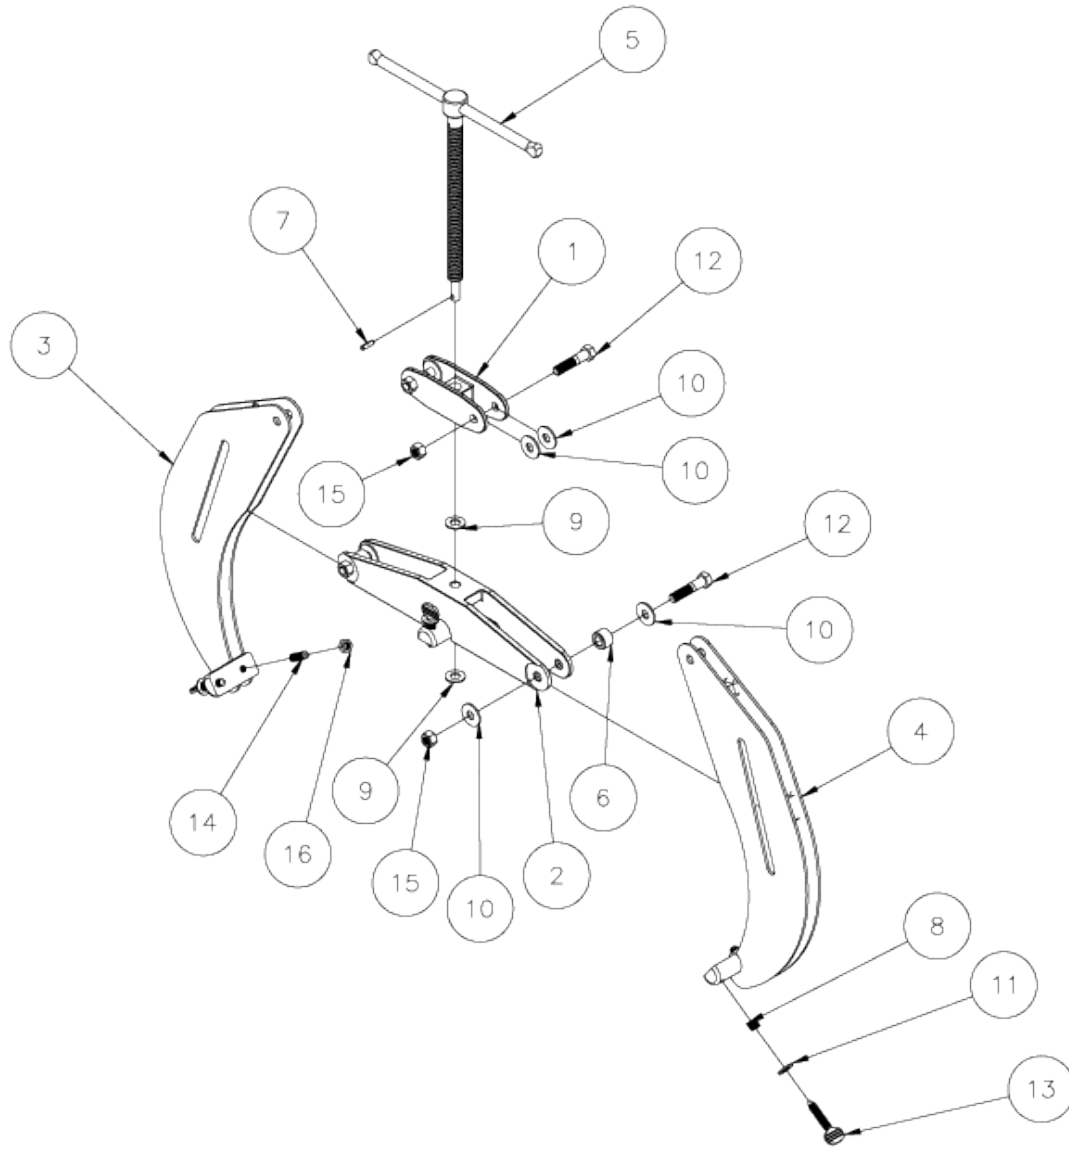

# ULTRA FIT\* PARTS

Item	Part No.	Description	Qty
1	783002	HEADER 2-1/2"	1
1	783004	HEADER 2-6"	1
1	781293	HEADER PLATE, 5-12"	1
2	781267	RAM ASSEMBLY 1" - 2-1/2"	1
2	781276	RAM ASSEMBLY 6"	1
2	781286	RAM ASSEMBLY 12"	1
3	781269	CLAW WELDMENT, LEFT 2-1/2"	1
3	781279	CLAW WELDMENT, LEFT 6"	1
3	781289	CLAW WELDMENT, LEFT 12"	1
4	781268	CLAW WELDMENT, RIGHT 2-1/2"	1
4	781280	CLAW WELDMENT, RIGHT 6"	1
4	781288	CLAW WELDMENT, RIGHT 12"	1
5	781131	TEE HANDLE ASSY. 2-1/2"UC	1
5	781151	T-HANDLE ASSY. 6"UC	1
5	781171	T-HANDLE ASSY. 12"	1
6	781281	ROLLER, ULTRA CLAMP, 6", 12"	2
7	774092	PIN, ROLL 1/8 X 5/8" for 2-1/2"	1
7	774096	PIN, ROLL 3/16 X 5/8" for 6" and 12"	1
8	776066	SPRING "SS" FOR UC 2-1/2"	3
9	773022	WASHER FL HARD .38 for 6" and 12"	2
9	773021	WASHER FL HARD 1/4 for 2-1/2"	2
10	773024	WASHER FL BRASS .38 (3/8L) for 2-1/2"	8
10	773023	WASHER FL BRASS .25 (16L) for 6"	8
11	773016	WASHER, FLAT 5/16 TYPE B NARROW	3
12	771100	SCREW, HHC 3/8-16 X 1-3/4" for 6"	4
12	771029	SCREW, HHC 1/4-20 X 1-3/4"	4
13	771148	THUMB SCREW, SS 5/16 - 18 X 1.5"	3
14	771433	SET SCREW, SS 5/16 - 18	2
15	772076	NUT, INSERT LOCK 1/4-20 for 2-1/2"	4
15	772350	NUT, INSERT JAM 3/8-16 for 12"	4
16	772506	NUT, JAM 5/16 - 18	2