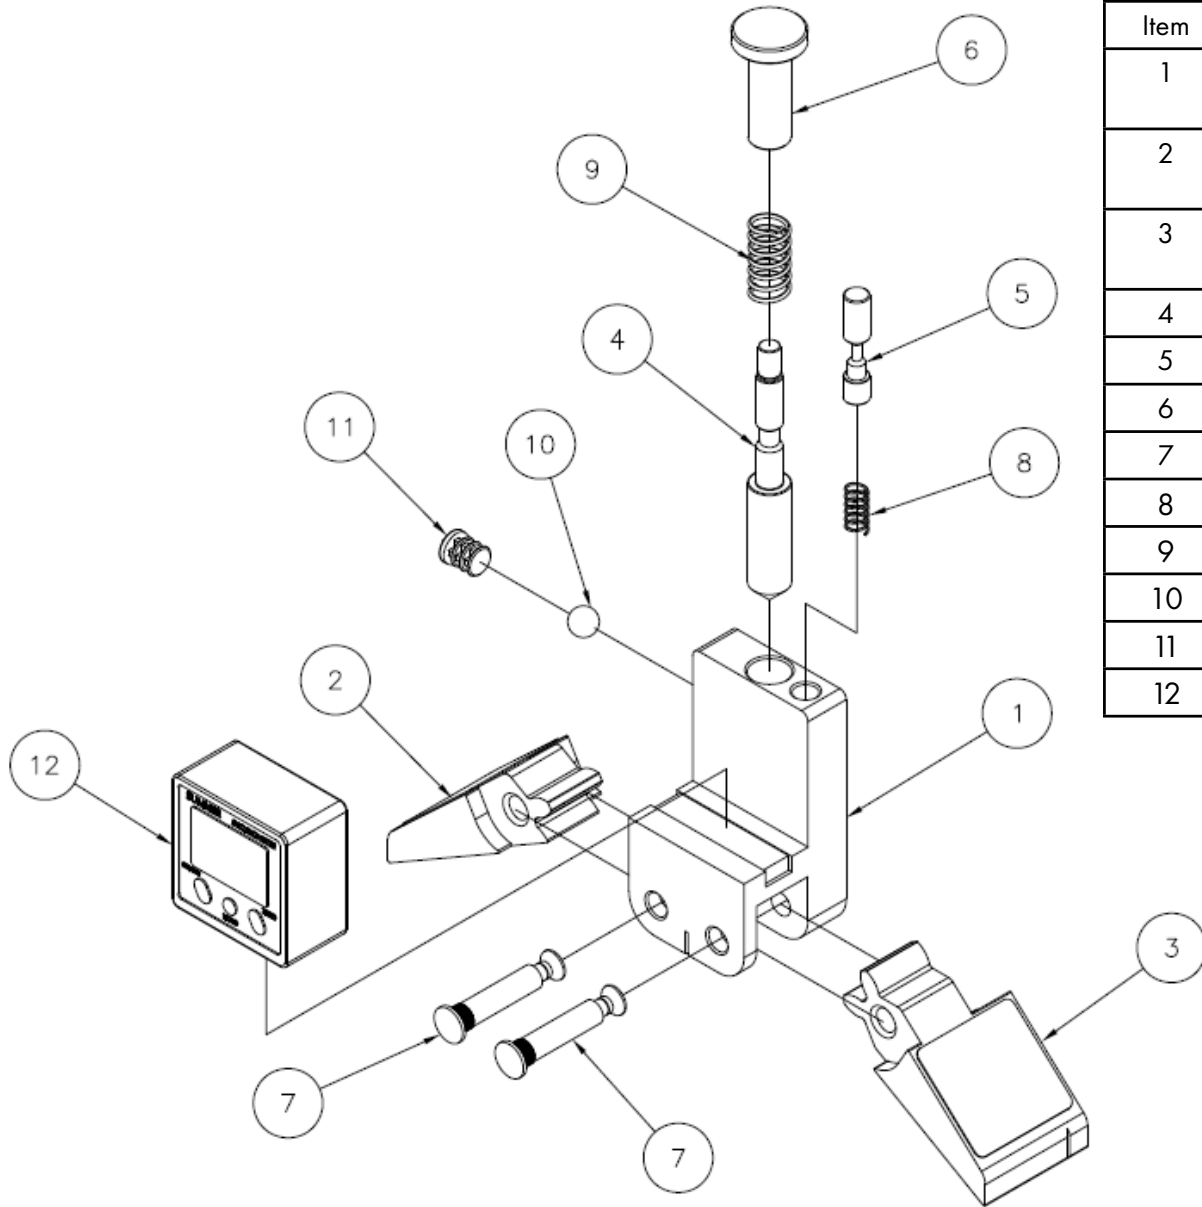

UNIVERSAL CENTER PUNCH PARTS

Item	Part No.	Description	Qty
1	784591	UNIVERSAL CENTER PUNCH BASE, ASSEMBLY	1
2	784593	UNIVERSAL CENTER PUNCH LEG ASSY, LEFT	1
3	784596	UNIVERSAL CENTER PUNCH LEG ASSY, RIGHT	1
4	784602	UNIVERSAL CENTER PUNCH ROD	1
5	784524	CENTER PUNCH PUSH BUTTON	1
6	784526	CENTER PUNCH KNOB	1
7	774032	BARREL BOLT, 3/8 X 1-9/16"	2
8	776200	SPRING, CENTURY #H-79	1
9	776201	SPRING, CENTURY #71769	1
10	775180	BALL, STEEL 7/16 DIA.	1
11	779925	PLUG, ROUND .334-.450 TUBE ID	1
12	779546	MAGNETIC DIGITAL INCLINOMETER	1