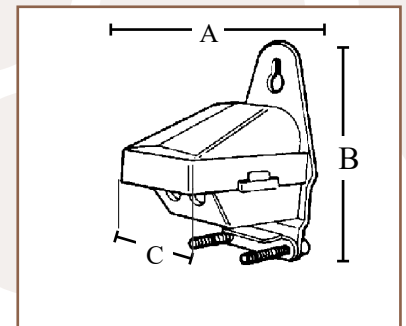

#### APPLICATION

- Use as a connecting point in an overhead service entrance for SEU cable
- Fits 2/3, 3#2/0 and #4/0 cables

#### STANDARD MATERIAL

- PVC

727

PART #	FITS CABLE	MASTER QTY.	WEIGHT/ CASE (LBS.)	A	B	C
727	2/3	30	8	2.75	2.75	1.87
729	3#2/0, #4/0	10	11	4.25	4.25	3

Rev. 0, 02/23

**BUILT FOR DURABILITY.  
BUILT FOR RELIABILITY.  
BUILT FOR WORK.™**