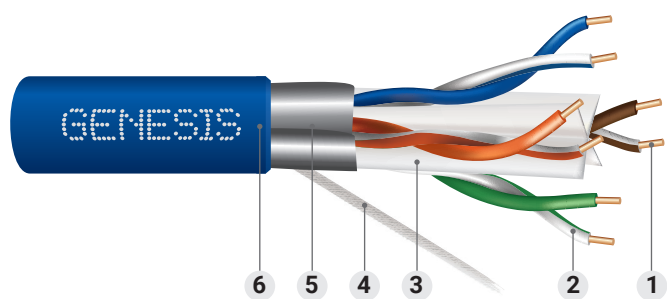

### Construction

- 1. Conductor:** Bare Copper conductors for excellent signal transmission and low voltage drop
- 2. Insulation:** FEP
- 3. Spline Separator:** Reduces crosstalk for improved performance
- 4. Rip Cord:** Durable rip cord for efficient jacket stripping and removal
- 5. Noncontinuous Aluminum Tape:** Over all conductors
- 6. Jacket:** Plenum PVC  
Countdown® Length Markings for easy tracking of usage and remaining cable