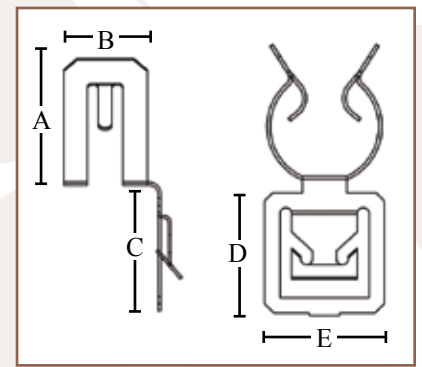

Southwire™

CABLE/CONDUIT SUPPORT

CABLE/CONDUIT STUD CLIP

APPLICATION

Provides support for EMT, Rigid, or MC/AC cables through metal studs.

FEATURES

- Supports 1/2", 3/4" EMT, 1/2" Rigid
- Reduces conduit rattling
- Snaps on to metal studs, no tools required

MATERIAL/FINISH

Spring Steel/GEOSEAL™

CERTIFICATIONS

UL Standard: UL 2239

AR812TZ

PART #	A	B	C	D	E	BOX QTY.
AR812TZ	1.13"	.748"	1.14"	1"	1"	100

Rev. 0, 03/23

**BUILT FOR DURABILITY.
BUILT FOR RELIABILITY.
BUILT FOR WORK.™**