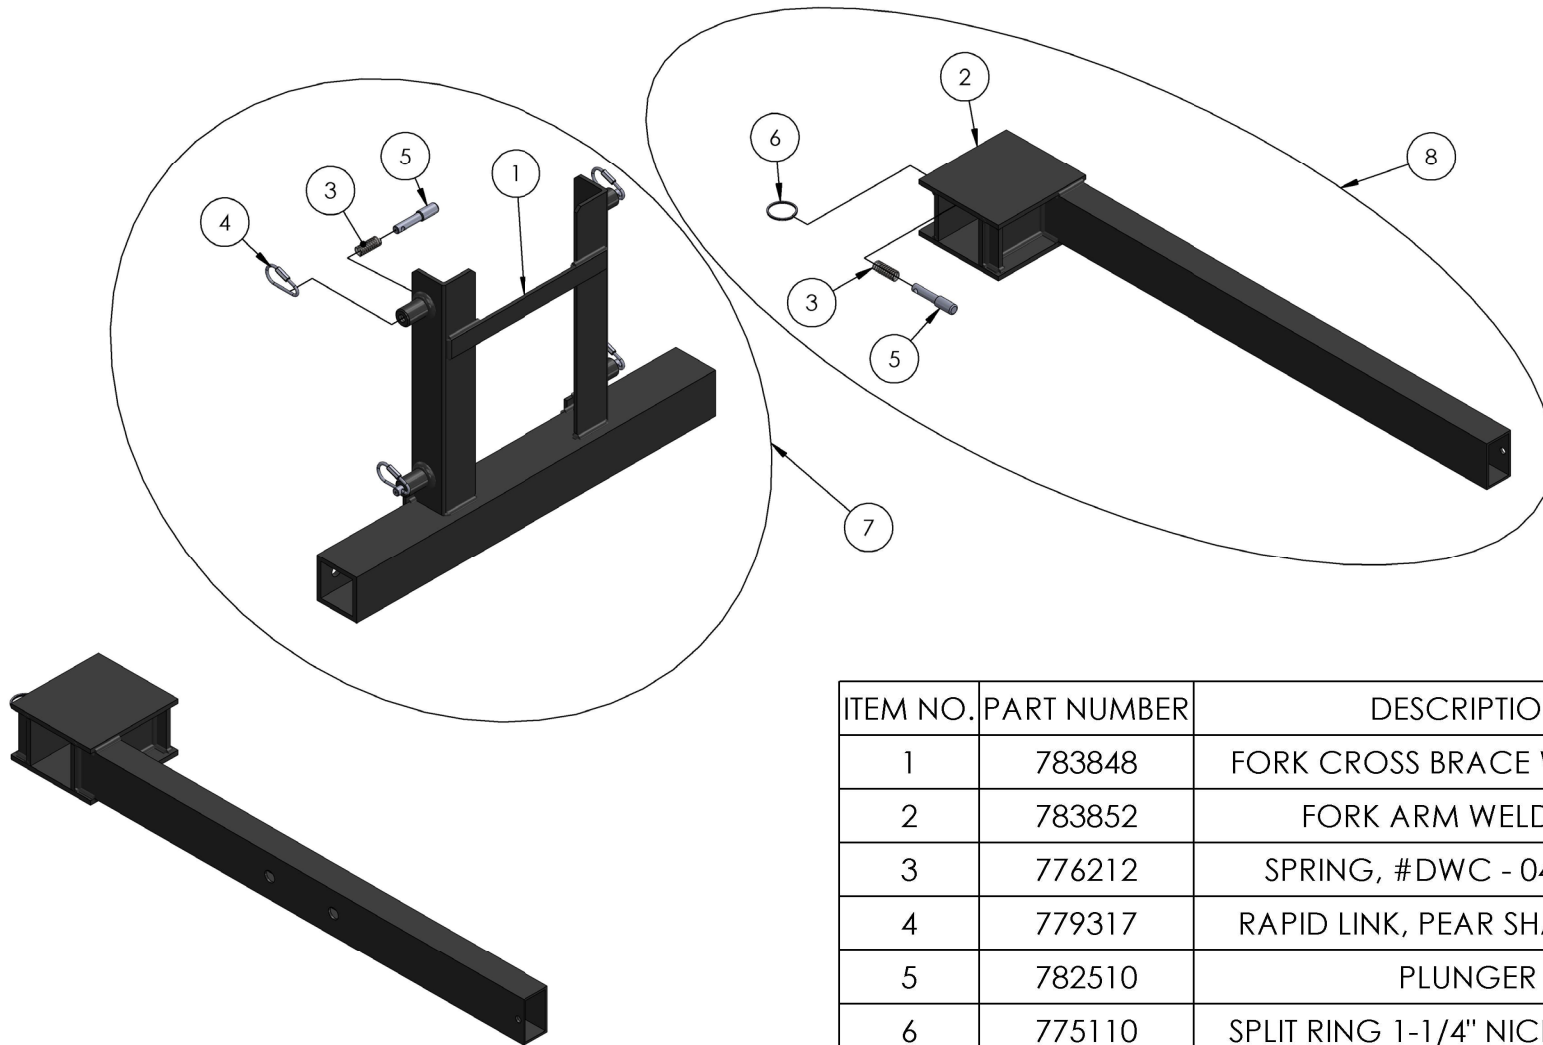

FRONT AND REAR LEG ASSEMBLY

ITEM NO.	PART NUMBER	DESCRIPTION	QTY.
1	783816	FRONT LEG WELDMENT , EVENTER	1
1	783817	REAR LEG WELDMENT, EVENTER	1
2	783895	LEVELING SCREW ASSY, 2416 LIFT	1
3	783891	BUSHING, LEVELING SCREW	1
4	773402	LEVELING MOUNT, NON-SKID	1
5	773080	WASHER, CONICAL	1
6	771354	SCREW, SHOULDER 5/16 X 1	1
7	779002	CASTER, 125 X 32 12MM STEM	1
8	773590	WASHER, LOCK 1/2	1
9	772801	NUT, HEX 12MM ZINC PLATED	1
10	778352	TAPE, 2" B/Y CAUTION STRIPE 54"	
11	773091	WASHER, FLAT 7/8" USS PLATED	1
12	773097	WASHER, 1/2 X 2 X 0.375" THK	1
13	784897	HANDLE, LEVELING SCREW	1
14	774126	HANDLE, REVOLVING BLK PHENOLIC	1
15	773042	WASHER FL HARD .38	3
16	772355	NUT, INSERT JAM 3/8-16	2
17	771112	SCREW, HHC 3/8-16 X 2.0	1
18	783894	LEVELING SCREW EVENTER LIFTS	1

LEG STORAGE ASSEMBLY

ITEM NO.	PART NUMBER	DESCRIPTION	QTY.
1	783863	LEG STORAGE WLDM'T	1
2	782960	ROLLER SHAFT, CARR.715/720	1
3	780025	SHEAVE, RAB-222 (2") Z-22	1
4	771120	SCREW, HHC 1/2-13 x 1.5" LN	1
5	772357	NUT, INSERT LOCK 1/2 - 13	1
6	782510	PLUNGER	4
7	776212	SPRING, #DWC - 042 - G - 9	4
8	775110	SPLIT RING 1-1/4" NICKEL PLATED	4
9	779905	CAP, 2" OD TUBE, BLACK	2
10	779318	SPRING SNAP - 1/4"	1
11	783625	BRAKE RELEASE TOOL	1
12	779976	EVERTER OPERATORS MANUAL	1
13	779715	ALLEN WRENCH, 3/8	1
14	779720	ALLEN WRENCH, 3/16	1

HOOK BLOCK KIT ASSEMBLY

ITEM NO.	PART NUMBER	DESCRIPTION	QTY.
0	783841	ADJUSTABLE FORK ASSEMBLY (NOT INCLUDED)	0
1	783771	HOOK BLOCK ASSEMBLY	2
2	772502	NUT, LOCK LOW PROFILE 5/16-18	2
3	771049	SCREW, BHC 5/16-18 X .625"LN	2

FORK ASSEMBLY

ITEM NO.	PART NUMBER	DESCRIPTION	QTY.
1	783848	FORK CROSS BRACE WELDMENT	1
2	783852	FORK ARM WELDMENT	1
3	776212	SPRING, #DWC - 042 - G - 9	6
4	779317	RAPID LINK, PEAR SHAPED -1/8"	4
5	782510	PLUNGER	6
6	775110	SPLIT RING 1-1/4" NICKLE PLATED	2
7	783853	CROSS BRACE ASSEMBLY	1
8	783854	ARM ASSEMBLY	2