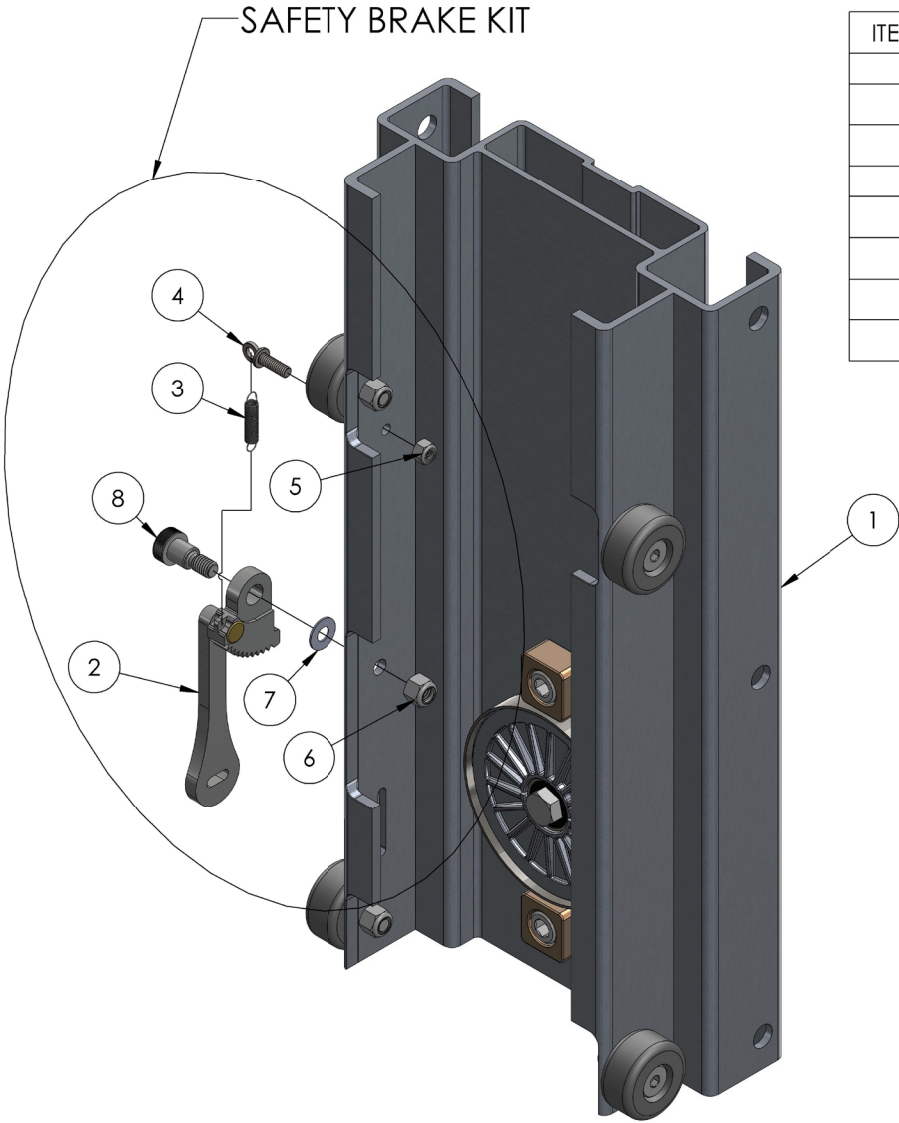

MAST BRAKE ASSEMBLY

ITEM NO.	PART NUMBER	DESCRIPTION	QTY.
1	783533	CARRIAGE ASSEMBLY (NOT INCLUDED)	NA
2	783529	SAFETY BRAKE ASSEMBLY	1
3	783530	BRAKE SPRING	1
4	779900	SCREW, ADJUSTING (OHIO ES2112) EYE BOLT	1
5	772076	NUT, INSERT LOCK 1/4-20	1
6	772350	NUT, INSERT JAM 3/8 - 16	1
7	773042	WASHER, FLAT 5/16	1
8	771350	SCREW, SHOULDER 1/2 X 1/2	1