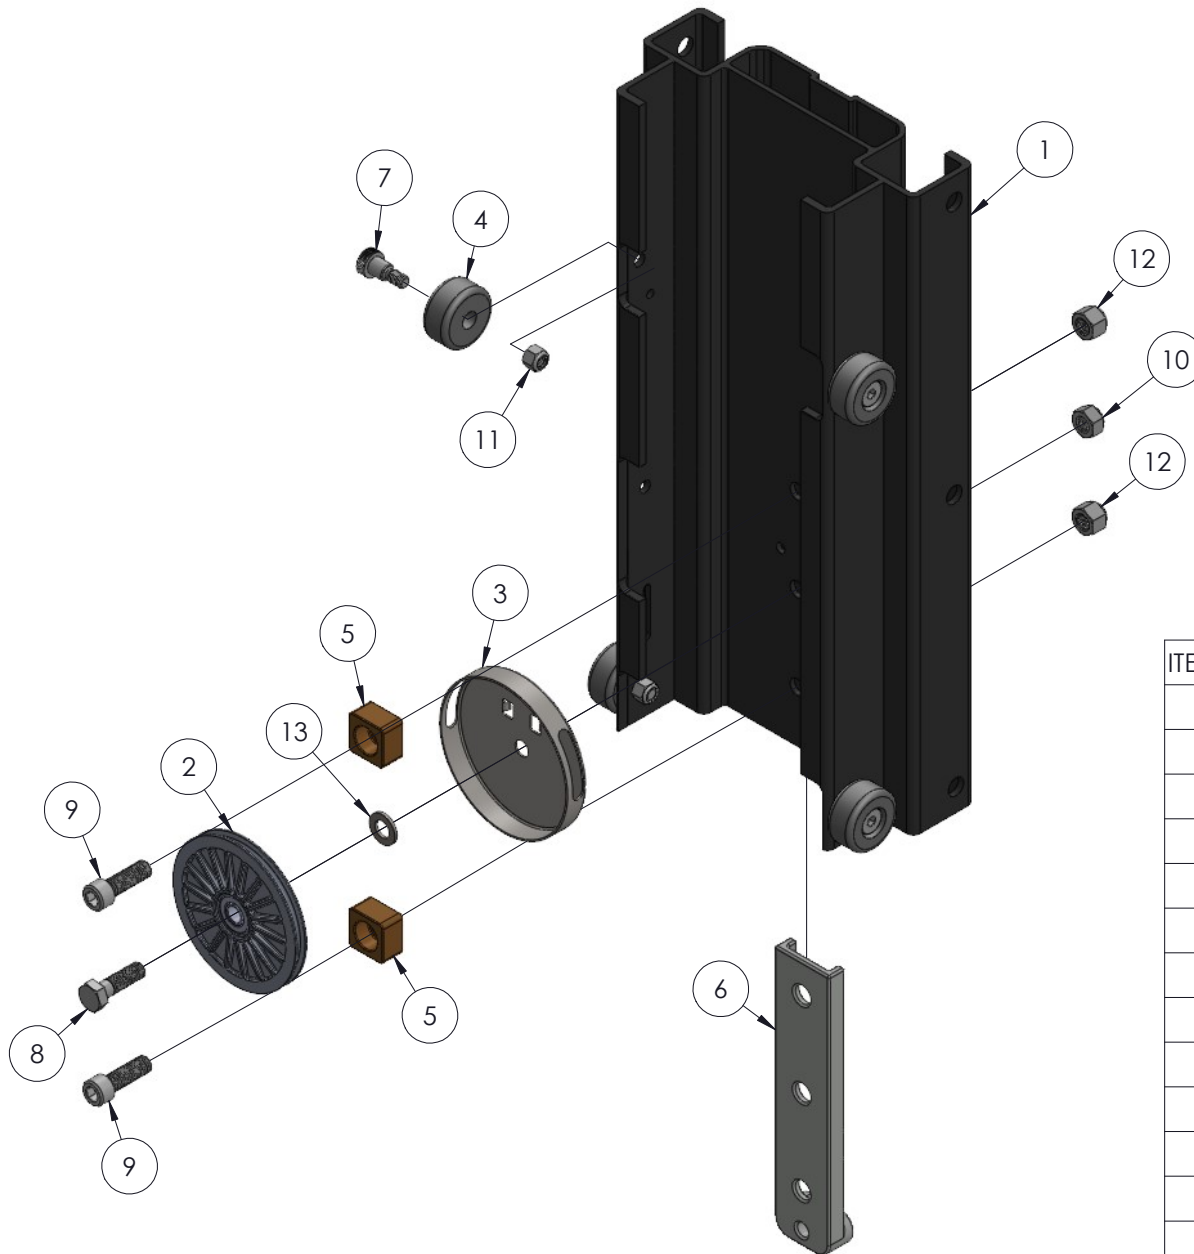

CARRIAGE ASSEMBLY

ITEM NO.	PART NUMBER	DESCRIPTION	QTY.
1	783822	CARRIAGE, BLACK ANODIZED	1
2	783921	PULLEY ASSEMBLY	1
3	783536	PULLEY GUARD	1
4	783540	MAST ROLLER	4
5	783575	STOP BLOCK	2
6	783478	BACK PLATE WELDMENT	1
7	771350	SCREW, SHOULDER 1/2 X 1/2	4
8	771161	SCREW, HHC M12-1.75 X 40	1
9	771257	SCREW, SHC 1/2 - 13 X 1 - 1/2	2
10	772800	NUT, INSERT LOCK 12MM	1
11	772350	NUT, INSERT JAM 3/8 - 16	4
12	772357	NUT, INSERT LOCK 1/2 - 13	2
13	773096	WASHER, FLAT M12	1