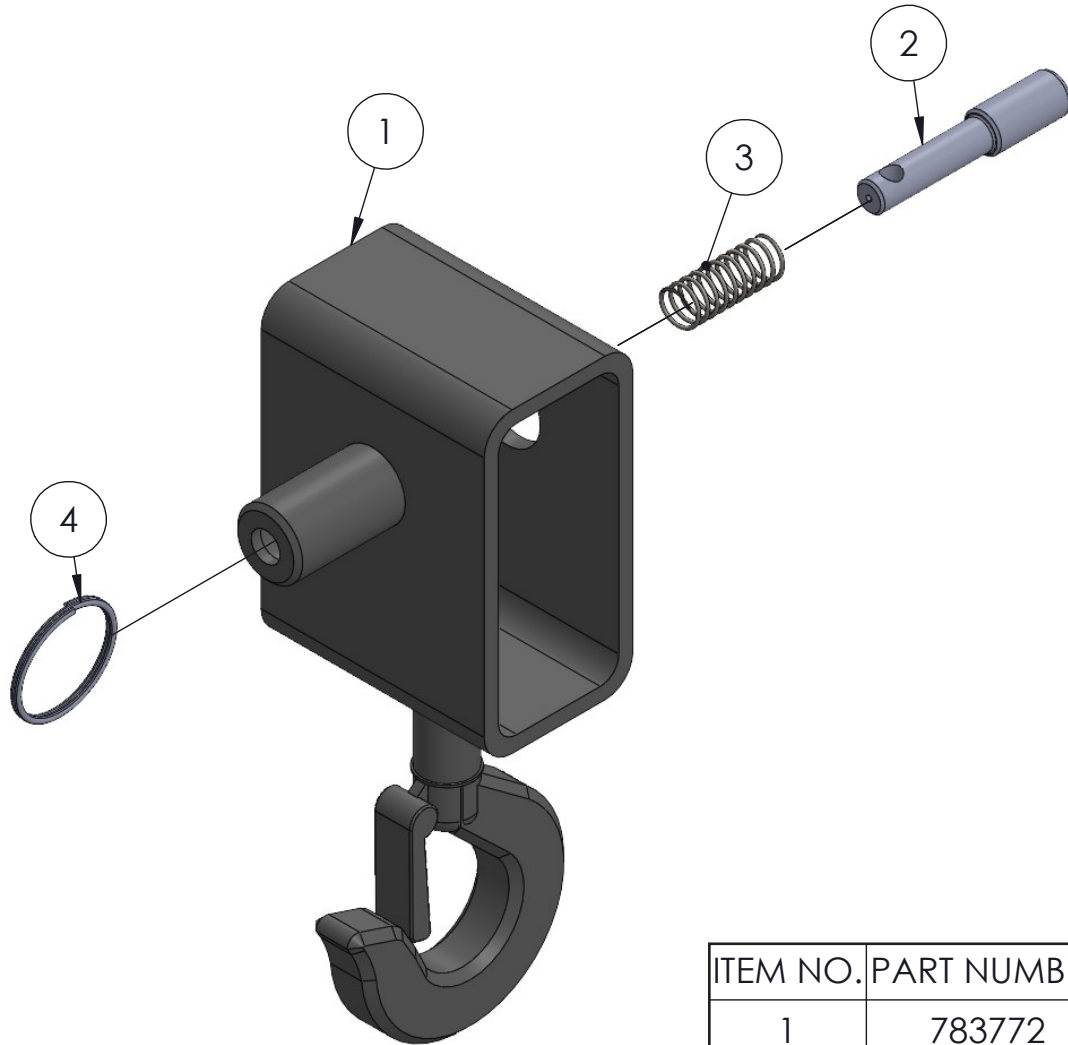

LEG STORAGE ASSEMBLY

ITEM NO.	PART NUMBER	DESCRIPTION	QTY.
1	783863	LEG STORAGE WLDM'T	1
2	782960	ROLLER SHAFT, CARR.715/720	1
3	780025	SHEAVE, RAB-222 (2") Z-22	1
4	771120	SCREW, HHC 1/2-13 x 1.5" LN	1
5	772357	NUT, INSERT LOCK 1/2 - 13	1
6	782510	PLUNGER	4
7	776212	SPRING, #DWC - 042 - G - 9	4
8	775110	SPLIT RING 1-1/4" NICKEL PLATED	4
9	779905	CAP, 2" OD TUBE, BLACK	2
10	779318	SPRING SNAP - 1/4"	1
11	783625	BRAKE RELEASE TOOL	1
12	779976	EVERTER OPERATORS MANUAL	1
13	779715	ALLEN WRENCH, 3/8	1
14	779720	ALLEN WRENCH, 3/16	1

HOOK BLOCK KIT ASSEMBLY

ITEM NO.	PART NUMBER	DESCRIPTION	QTY.
0	783841	ADJUSTABLE FORK ASSEMBLY (NOT INCLUDED)	0
1	783771	HOOK BLOCK ASSEMBLY	2
2	772502	NUT, LOCK LOW PROFILE 5/16-18	2
3	771049	SCREW, BHC 5/16-18 X .625"LN	2

FORK ASSEMBLY

ITEM NO.	PART NUMBER	DESCRIPTION	QTY.
1	783848	FORK CROSS BRACE WELDMENT	1
2	783852	FORK ARM WELDMENT	1
3	776212	SPRING, #DWC - 042 - G - 9	6
4	779317	RAPID LINK, PEAR SHAPED -1/8"	4
5	782510	PLUNGER	6
6	775110	SPLIT RING 1-1/4" NICKLE PLATED	2
7	783853	CROSS BRACE ASSEMBLY	1
8	783854	ARM ASSEMBLY	2

HOOK BLOCK ASSEMBLY

ITEM NO.	PART NUMBER	DESCRIPTION	QTY.
1	783772	HOOK BLOCK WELDMENT	1
2	782510	PLUNGER	1
3	776212	SPRING, #DWC - 042 - G - 9	1
4	775110	SPLIT RING 1-1/4" NICKEL PLATED	1

NL WINCH ASSEMBLY