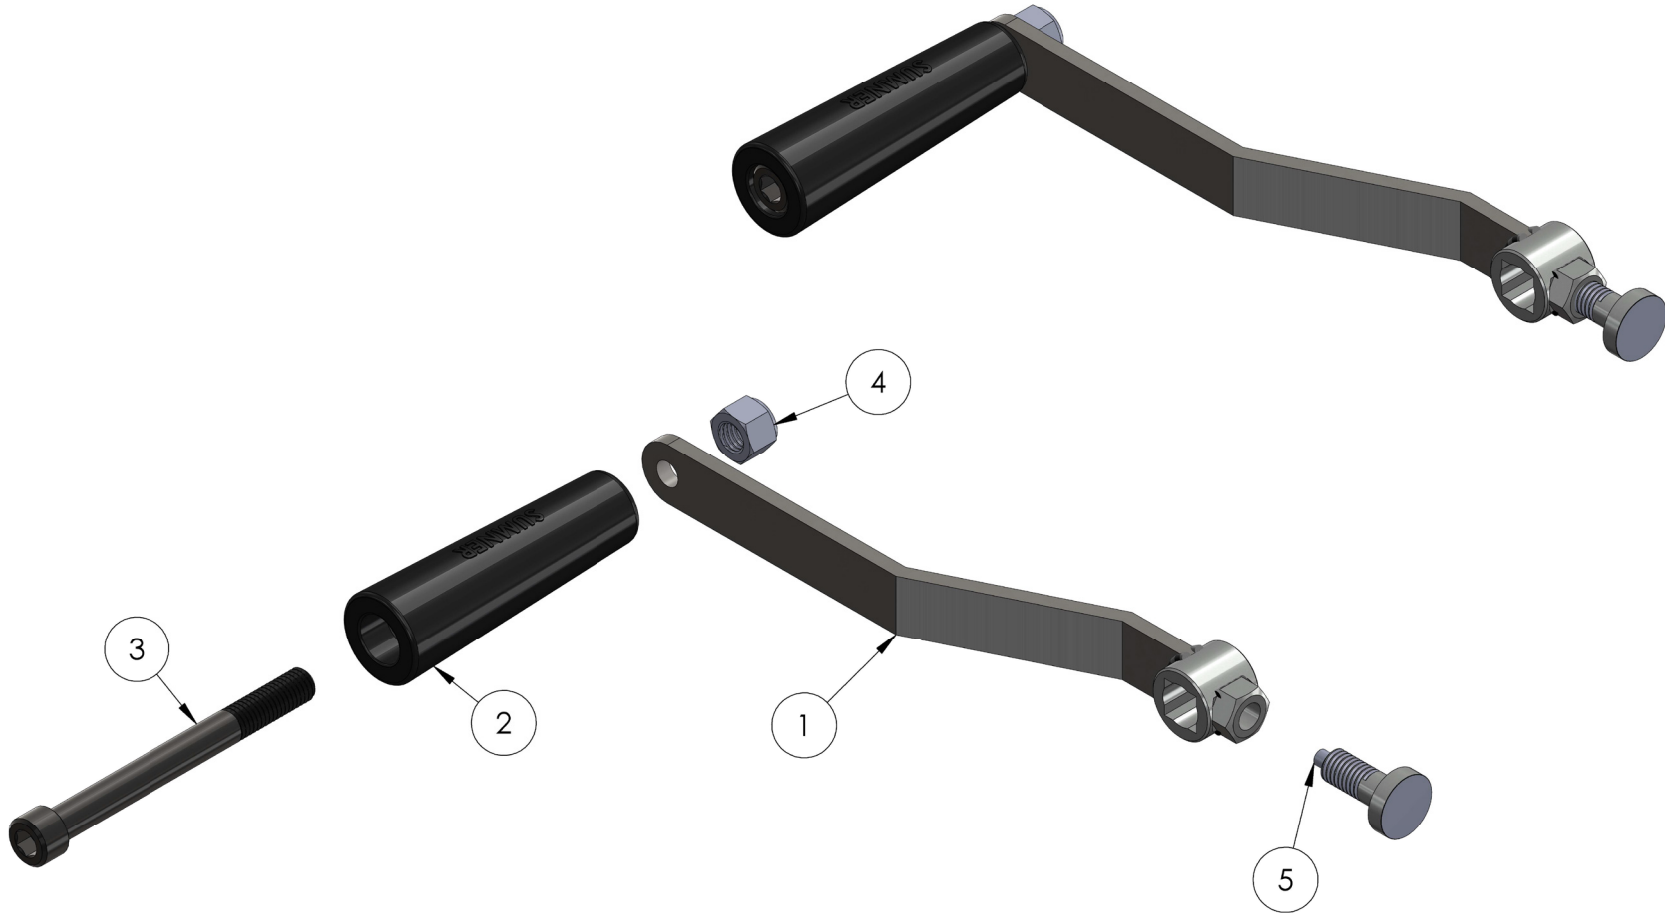

FORK ASSEMBLY

ITEM NO.	PART NUMBER	DESCRIPTION	QTY.
1	783848	FORK CROSS BRACE WELDMENT	1
2	783852	FORK ARM WELDMENT	1
3	776212	SPRING, #DWC - 042 - G - 9	6
4	779317	RAPID LINK, PEAR SHAPED -1/8"	4
5	782510	PLUNGER	6
6	775110	SPLIT RING 1-1/4" NICKLE PLATED	2
7	783853	CROSS BRACE ASSEMBLY	1
8	783854	ARM ASSEMBLY	2

HOOK BLOCK ASSEMBLY

ITEM NO.	PART NUMBER	DESCRIPTION	QTY.
1	783772	HOOK BLOCK WELDMENT	1
2	782510	PLUNGER	1
3	776212	SPRING, #DWC - 042 - G - 9	1
4	775110	SPLIT RING 1-1/4" NICKEL PLATED	1

NL WINCH ASSEMBLY

WINCH HANDLE ASSEMBLY

ITEM NO.	PART NUMBER	DESCRIPTION	QTY.
1	783756	WINCH HANDLE WELDMENT	1
2	780182	WINCH HANDLE SLEEVE	1
3	771254	SCREW, SHC 1/2 -13 X 5"LN	1
4	772358	NUT, INSERT JAM 1/2 -13	1
5	774180	SPRING PLUNGER,M 1/4 DIA.	1