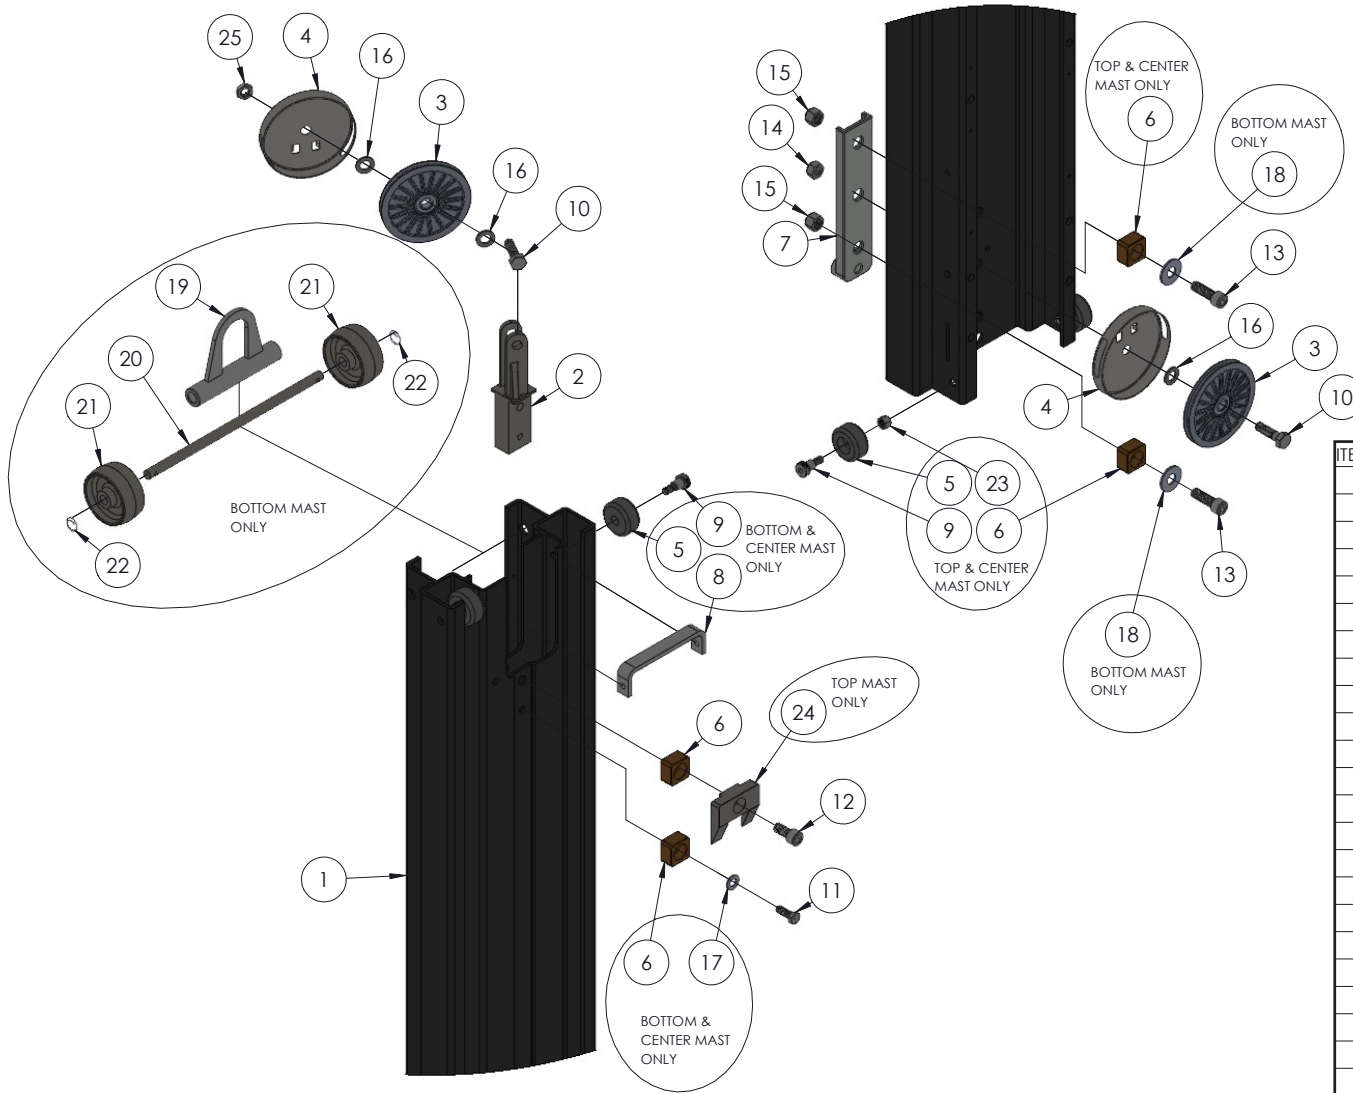

MAST ASSEMBLY

ITEM NO.	PART NUMBER	DESCRIPTION	QTY.
1	783893-BLK	BTM MAST EVENTER 20/25	1
1	783808-BLK	TOP/CENTER MAST BLACK ANODIZED	1
2	783923	PULLEY MOUNTING BRACKET ASSY	1
3	783921	PULLEY ASSEMBLY	1
4	783536	PULLEY GUARD	1
5	783540	MAST ROLLER (TOP QTY 2)	2
5	783540	MAST ROLLER (CENTER QTY 4)	4
5	783540	MAST ROLLER (BTM QTY 2)	2
6	783575	STOP BLOCK (TOP QTY 2)	2
6	783575	STOP BLOCK (CENTER QTY 4)	4
6	783575	STOP BLOCK (BTM QTY 2)	2
7	783503	BACKING PLATE WELDMENT	1
8	783649	TOP REINFORCEMENT BRACKET	1
9	771350	SCREW, SHOULDER 1/2 X 1/2 (TOP QTY 2)	2
9	771350	SCREW, SHOULDER 1/2 X 1/2 (CENTER QTY 4)	4
9	771350	SCREW, SHOULDER 1/2 X 1/2 (BTM QTY 2)	2
10	771161	SCREW, HHC M12-1.75 X 40	1
11	771107	SCREW, HHC 3/8-16 X 1	1
12	771258	SCREW, SCH 1/2-13X 1"	1
13	771257	SCREW, SHC 1/2 - 13 X 1 - 1/2	2
14	772800	NUT, INSERT LOCK 12MM	1
15	772357	NUT, INSERT LOCK 1/2 - 13	2
16	773096	WASHER, FLAT M12	1
17	773022	WASHER, FLAT 3/8 SAE HARDENED	1
18	773060	WASHER, FLAT 1/2 USS	2
19	786585	LIFTING HOOK WELDMENT, CB LIFT	1
20	783620	SHAFT, ROLLER	1
21	779012	WHEEL, POLYOLEFIN 3"	2
22	774053	COTTER, CIRCLE Z/P 0.048 X 0.75"	2
23	772350	NUT, INSERT JAM 3/8 - 16	2
24	783694	STOP BLOCK WEDGE	1
25	772505	NUT, JAM LOCK 12MM	1