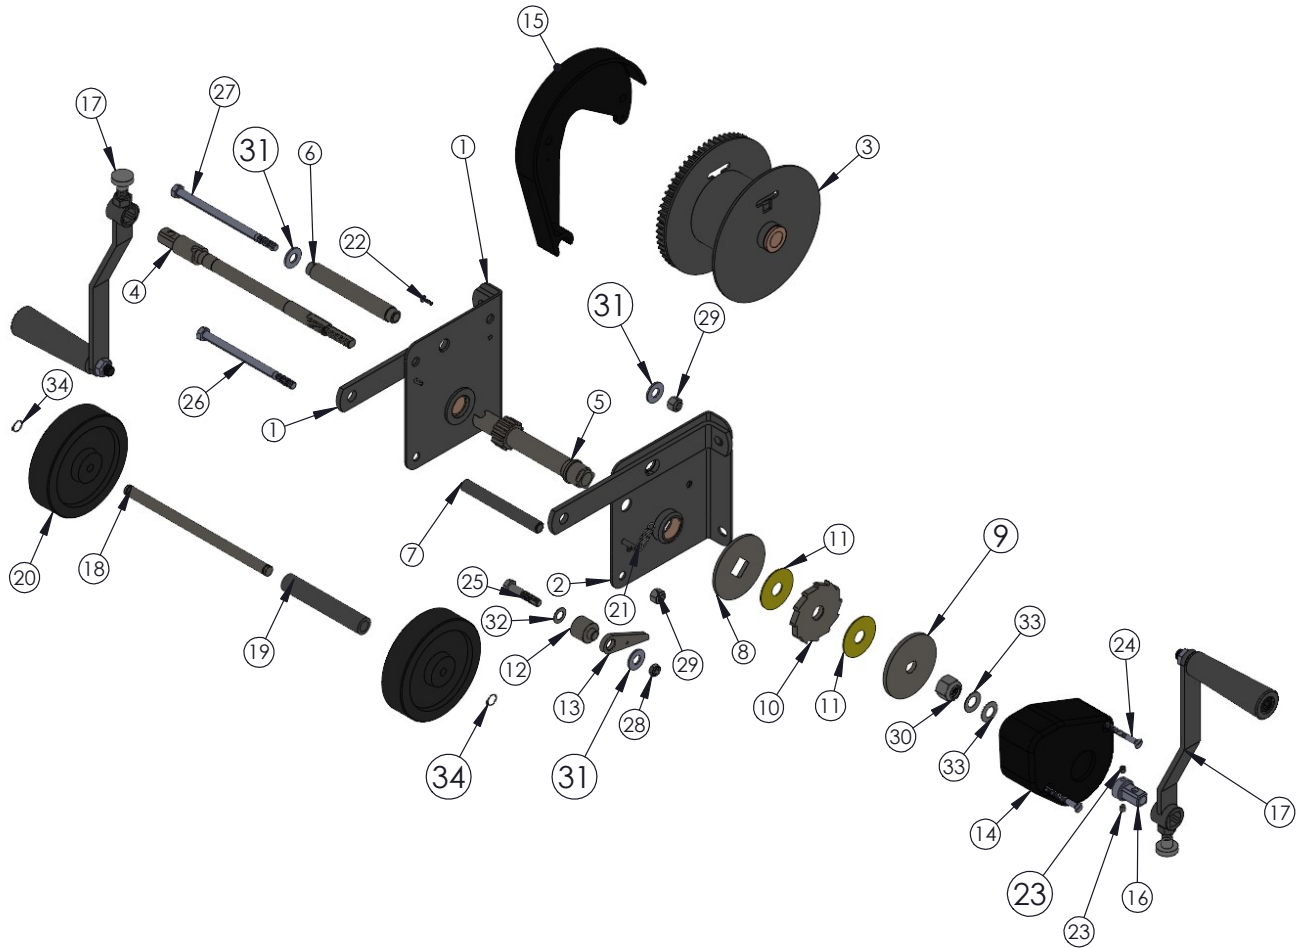

FORK ASSEMBLY

ITEM NO.	PART NUMBER	DESCRIPTION	QTY.
1	783848	FORK CROSS BRACE WELDMENT	1
2	783852	FORK ARM WELDMENT	1
3	776212	SPRING, #DWC - 042 - G - 9	6
4	779317	RAPID LINK, PEAR SHAPED -1/8"	4
5	782510	PLUNGER	6
6	775110	SPLIT RING 1-1/4" NICKLE PLATED	2
7	783853	CROSS BRACE ASSEMBLY	1
8	783854	ARM ASSEMBLY	2

HOOK BLOCK ASSEMBLY

ITEM NO.	PART NUMBER	DESCRIPTION	QTY.
1	783772	HOOK BLOCK WELDMENT	1
2	782510	PLUNGER	1
3	776212	SPRING, #DWC - 042 - G - 9	1
4	775110	SPLIT RING 1-1/4" NICKEL PLATED	1

NL WINCH ASSEMBLY

WINCH HANDLE ASSEMBLY

ITEM NO.	PART NUMBER	DESCRIPTION	QTY.
1	783756	WINCH HANDLE WELDMENT	1
2	780182	WINCH HANDLE SLEEVE	1
3	771254	SCREW, SHC 1/2 -13 X 5"LN	1
4	772358	NUT, INSERT JAM 1/2 -13	1
5	774180	SPRING PLUNGER,M 1/4 DIA.	1