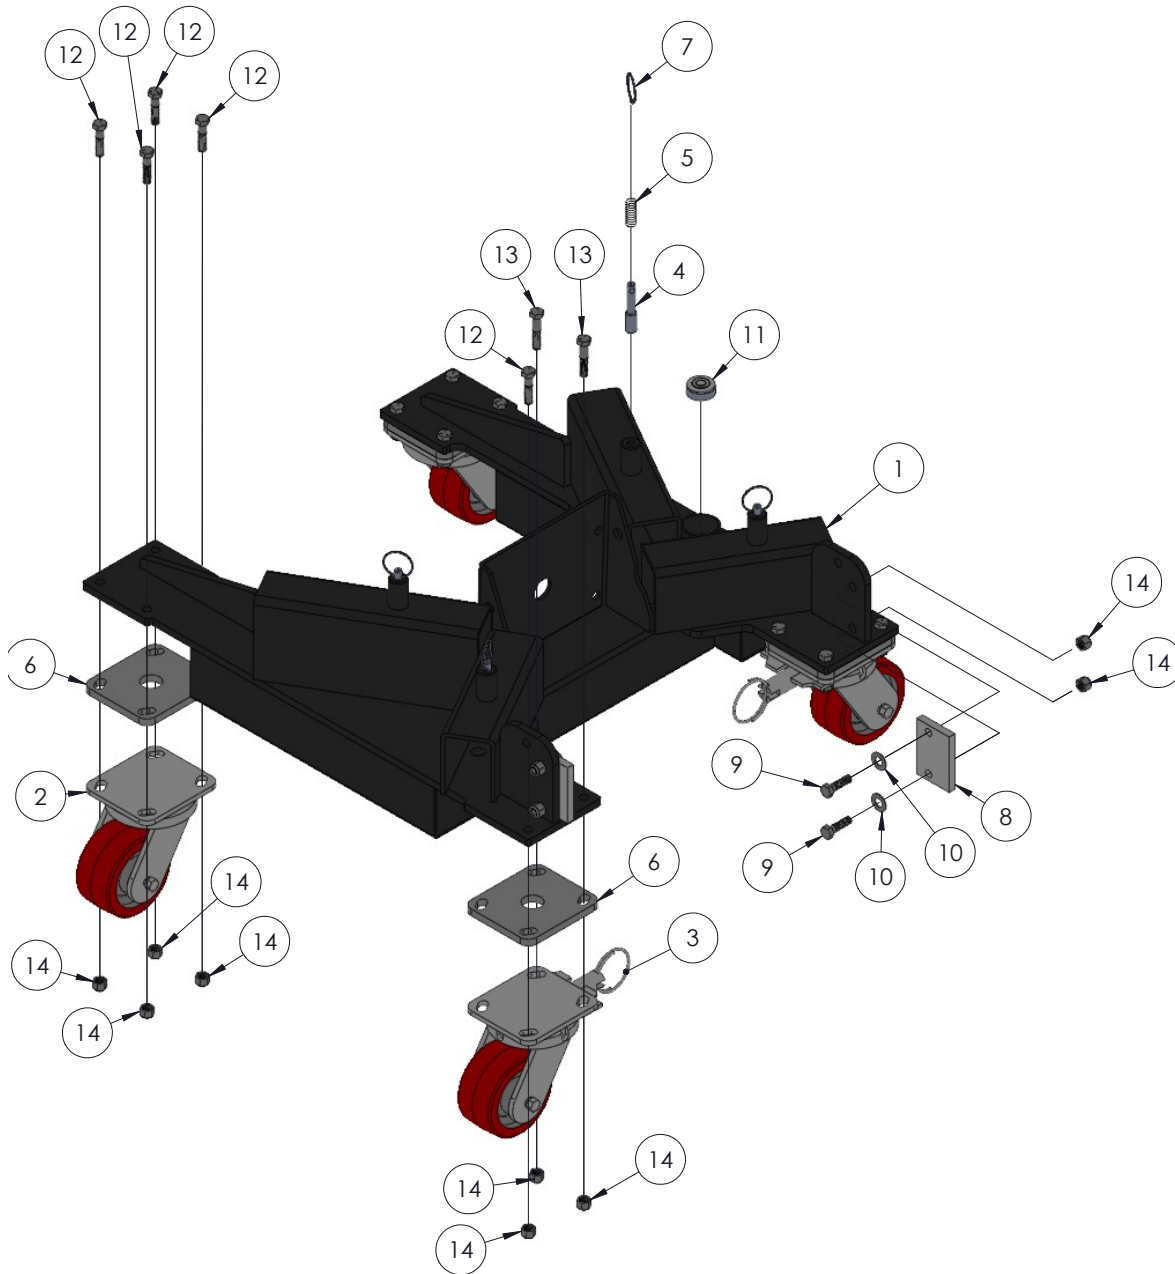

MAST BRAKE ASSEMBLY

ITEM NO.	PART NUMBER	DESCRIPTION	QTY.
1	783533	CARRIAGE ASSEMBLY (NOT INCLUDED)	NA
2	783529	SAFETY BRAKE ASSEMBLY	1
3	783530	BRAKE SPRING	1
4	779900	SCREW, ADJUSTING (OHIO ES2112) EYE BOLT	1
5	772076	NUT, INSERT LOCK 1/4-20	1
6	772350	NUT, INSERT JAM 3/8 - 16	1
7	773042	WASHER, FLAT 5/16	1
8	771350	SCREW, SHOULDER 1/2 X 1/2	1

BASE ASSEMBLY

ITEM NO.	PART NUMBER	DESCRIPTION	QTY.
1	783803	BASE WELDMENT EVENTER	1
2	779006	CASTER, HD 4	2
3	779007	CASTER, HD 4" W/SWIVEL LOCK	2
4	782510	PLUNGER	4
5	776212	SPRING, #C0480-042-1250-M	4
6	783476	CASTER MTG. PLATE 4" HD	4
7	775110	SPLIT RING 1-1/4" NICKEL PLATED	4
8	780711	SKID PAD, EVENTER BASE	2
9	771060	SCREW, HHC 3/8-16X1.25"LN	4
10	773040	WASHER, FLAT 3/8	4
11	773400	LEVEL, CIRCULAR BUBBLE	1
12	771090	SCREW, HHC 3/8-16 X 1.5"	10
13	771100	SCREW, HHC 3/8-16X1.75" LN	4
14	772350	NUT, INSERT JAM 3/8 - 16	18