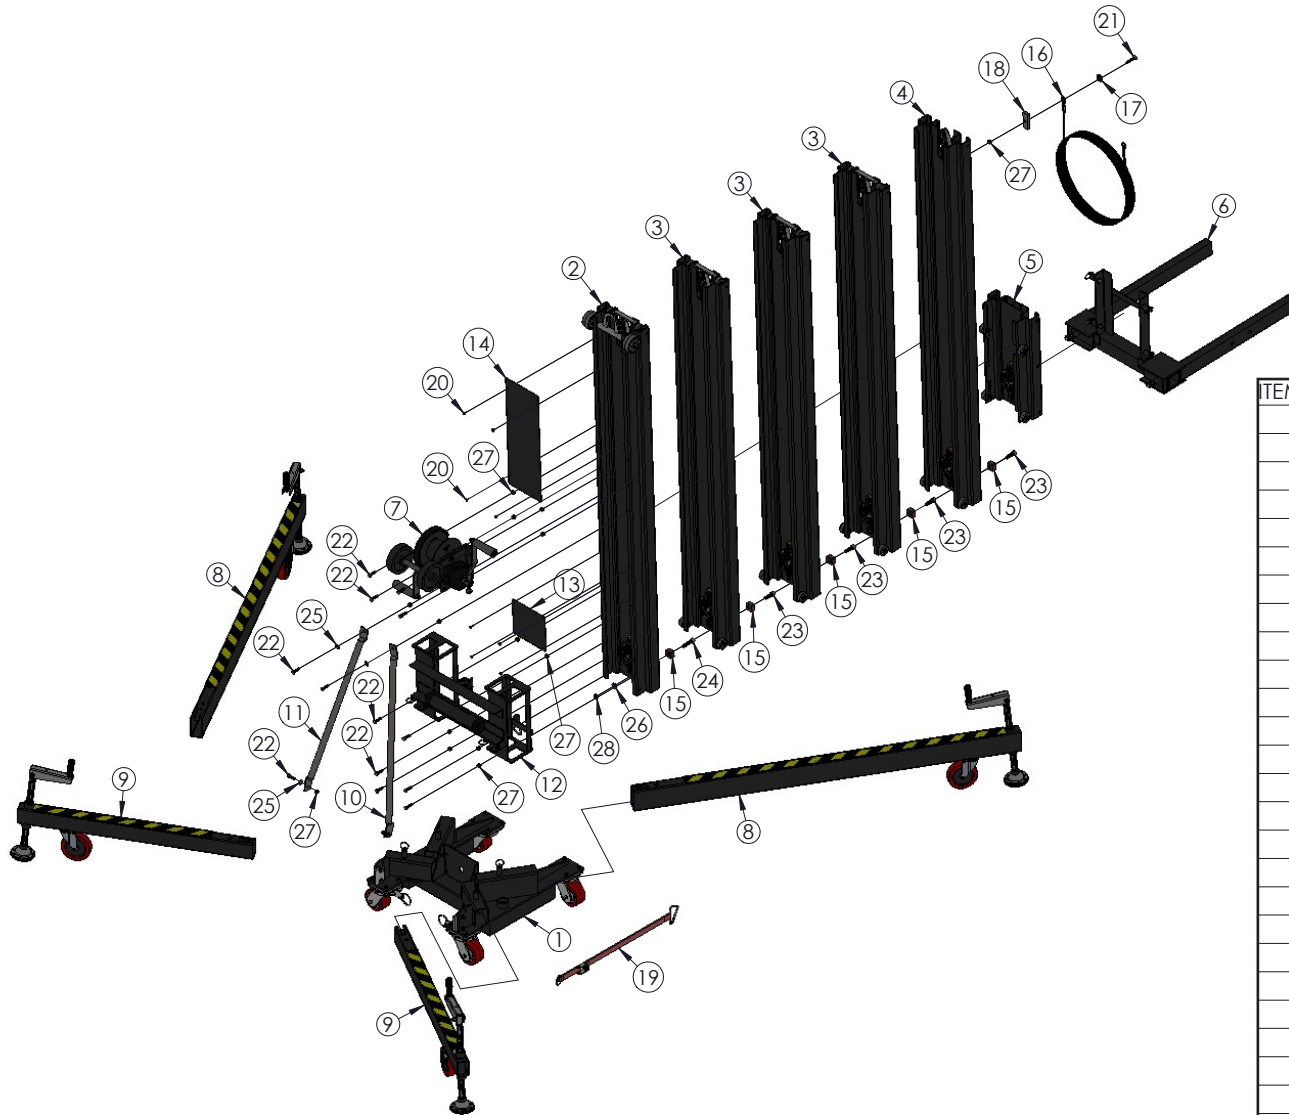

EVENTER 20/25 ASSEMBLY

ITEM NO.	PART NUMBER	DESCRIPTION	QTY.
1	783802	BASE ASSEMBLY EVENTER	1
2	783824-BLK	BTM MAST ASSEMBLY-HD	1
3	783825-BLK	CTR MAST ASSEMBLY-HD EVENTER 20	2
3	783825-BLK	CTR MAST ASSEMBLY-HD EVENTER 25	3
4	783826-BLK	TOP MAST ASSEMBLY-HD	1
5	783810	CARRIAGE ASSEMBLY, EVENTER	1
6	783841	ADJUSTABLE FORK ASSEMBLY	1
7	784490-BLK	NL WINCH ASSEMBLY - BLK	1
8	783804	LEG ASSY FRONT, EVENTER	2
9	783805	LEG ASSY REAR, EVENTER	2
10	783828	MAST BRACE, RH EVENTER	1
11	783829	MAST BRACE, LH EVENTER	1
12	783864	LEG STORAGE ASSEMBLY	1
13	783916-BLK	ALUMINUM MAST COVER BTM BLACK	1
14	783918-BLK	ALUMINUM MAST COVER TOP BLACK	1
15	783575	STOP BLOCK EVENTER 20	4
15	783575	STOP BLOCK EVENTER 25	5
16	783887	LOAD LINE ASSEMBLY, 2020 LIFT	1
16	783856	LOAD LINE ASSEMBLY, 2025 LIFT	1
17	782910	ROPE RET. WASHER	1
18	783551	LOCK BLOCK	1
19	783715	MAST HOLD DOWN ASSEMBLY	1
20	776055	SCREW, SM #8 X 3/4 SELF TAPPING	8
21	771248	SCREW, FHSC 3/8-16 X 2"LN	1
22	771060	SCREW, HHC 3/8-16X1.25"LN	14
23	771257	SCREW, SHC 1/2 - 13 X 1 - 1/2--2020	3
23	771257	SCREW, SHC 1/2 - 13 X 1 - 1/2--2025	4
24	771252	SCREW, SHC 1/2-13X2"LN	1
25	773040	WASHER, FLAT 3/8	4
26	773094	WASHER, FLAT 1/2 SAE	1
27	772355	NUT, INSERT LOCK 3/8-16	15
28	772358	NUT, INSERT JAM 1/2 -13	1
29	778384	LABEL KIT, EVENTER (NOT SHOWN)	1