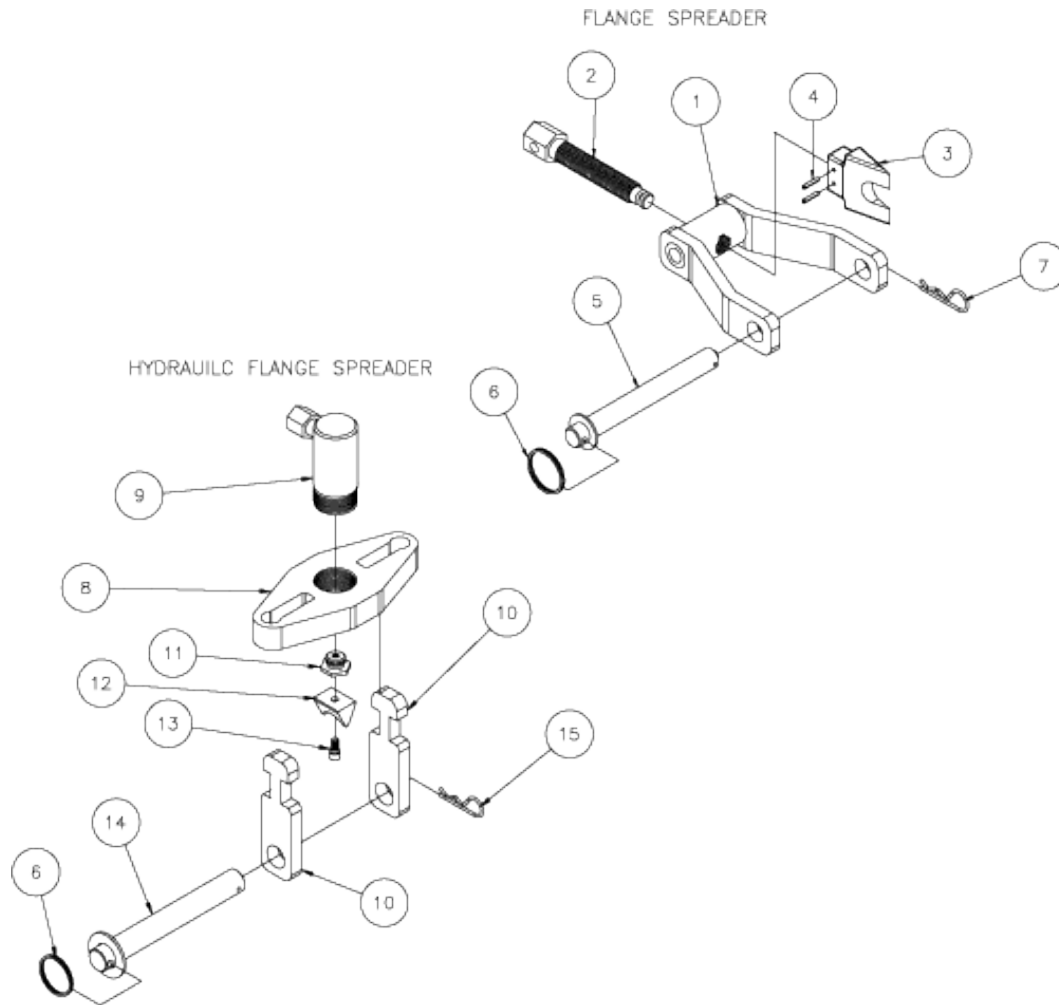

FLANGE SPREADER PARTS

Item	Part No.	Description	Qty
1	784017	FRAME WLDMT, FOR ST-301	1
1	784019	FRAME WLDMT, FOR ST-302	1
1	784025	FRAME WLDMT, FOR ST-303	1
1	784021	FRAME WLDMT, FOR ST-304	1
2	784024	SHORT 1-8 UNC SPREADER BOLT (ST-301 & ST-302)	1
2	784023	LONG 1-8 SPREADER BOLT (ST-303 & ST-304)	1
3	784014	WEDGE, SMALL #28" (ST-301 & ST-302)	1
3	784012	WEDGE, LARGE #29" (ST-303 & ST-304)	1
4	774080	PIN, ROLL	2
5	784047	5/8" PIN WLDMT" FOR ST-301	1
5	784045	3/4" PIN WLDMT" FOR ST-302	1
5	784042	7/8" PIN WLDMT" FOR ST-303	1
5	784041	1" PIN WLDMT" FOR ST-304	1
6	775111	2.24 SPLIT RING	1
7	774056	HAIRPIN	1
8	784028	BASE (MACHINE)	1
9	777000	CYLINDER, HYDRAULIC	1
10	784029	LEG (MACHINE)	2
11	784030	PISTON CAP	1
12	784031	WEDGE, HYDRUALIC	1
13	771230	SCREW, SHC 3/8-16 X 3/4"	1
14	784051	1-1/4 PIN WLDMT	1
15	774057	PIN, HITCH	1