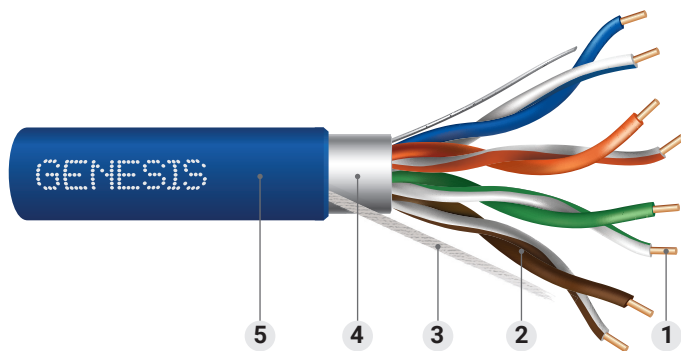

Category 5e Shielded Cable Riser

-GENESIS-

Genesis Category 5e Cables offer the ideal choice for basic voice and data networks in residential and light commercial buildings. The shielded design minimizes external interference and protects data transmission in noisy environments.

Construction

- 1. Conductor:** Bare Copper conductors for excellent signal transmission and low voltage drop
- 2. Insulation:** Polypropylene or Polyethylene
- 3. Rip Cord:** Durable rip cord for efficient jacket stripping and removal
- 4. Shield:** Foil shield over all conductors
- 5. Jacket:** PVC
Countdown® Length Markings for easy tracking of usage and remaining cable