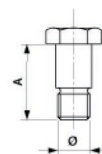

Connector, 5/8"

Item number E3202-02

Dimensions

Ø: 5/8"

A: 38 mm

Material and weight

Material: SST

Southwire™