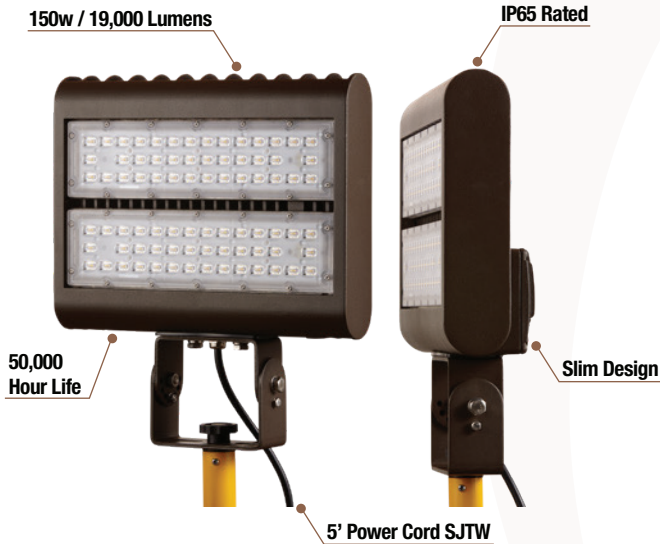

## PROLIGHT™ SLIM SERIES EXTREME - 150W, 220W, 300W

The newest addition to the ProBuilt floodlight category are the Slim Series Extreme! With three high wattages of 150w, 220w and 300w, these lights are energy efficient and have a high-output of Lumens topping out at 37,000! Due to the extreme slim design and the cool operation these lights can be used in confined spaces. The new lights are also designed for permanent installation or long-term temporary use outdoors. The ProLight™ Slim Series Extreme can keep the job site safe and bright while drawing minimal amps, providing the ultimate energy savings. Tested and rated to the highest standards, the ProLight™ Slim Series Extreme is cUL listed for wet locations and has an IP65 rated housing. Developed for the professional tradesman, the aluminum and steel construction make the ProLight™ Slim Series Extreme durable enough for the harshest conditions.

### 150 WATT

### 220 WATT / 300 WATT

Model No	Luemens	Lighting Range	Bulb Tyoe	Lamp Life (hrs)	Kelvins	Watts	Amp Draw	Voltage	Temp Rated	Tested	Cord Type	Weight	IP Rating
4110150	19,000	70ft	LED	50,000 hrs	5,000	150	1.36	100-277	-40°-105°F	cUL	18/3 SJTW	12.2 lbs	65
4110220	29,000	90ft	LED	50,000 hrs	5,000	220	2	100-277	-40°-105°F	cUL	18/3 SJTW	17.2 lbs	65
4110300	37,000	120ft	LED	50,000 hrs	5,000	300	2.7	100-277	-40°-105°F	cUL	18/3 SJTW	19.7 lbs	65