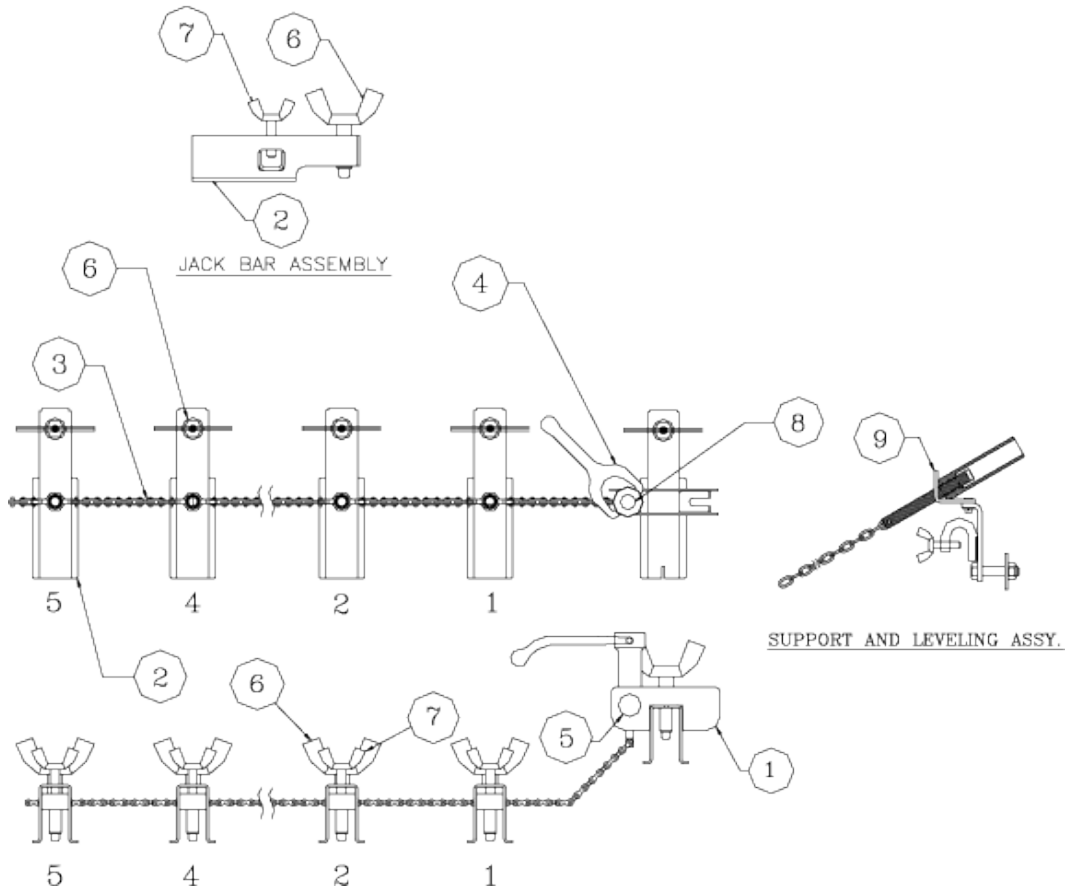

CLAMP CHAMP STANDARD PARTS KIT

Item	Part No.	Description	Qty
1	781001	MAIN BLOCK WELDMENT 10" CC & 16" CC	1
1	781101	MAIN BLOCK WELDMENT SS 10" & 16"	1
1	781258	MAIN BLOCK WLDMT 10-36 CCII ST	1
1	781261	MAIN BLOCK WLDMT CC II SS 10-36"	1
2	781002	JACK BAR WELDMENT 10"CC	3
2	781102	JACK BAR WELDMENT SS 10	3
2	781256	JACK BAR WLDMT 10-36 CC II STD	9
2	781257	JACK BAR WLDMT 10-36 CC II SS	9
2	781002	JACK BAR WELDMENT 10" CC (16" CC ONLY)	5
2	781102	JACK BAR WELDMENT SS (16" SS ONLY)	5
3	781126	ADJ. ROD & CHAIN ASSY. SS 1-16"	1
3	781108	ADJ. ROD & CHAIN ASSY. SS 10" CC	1
3	781209	ADJ. ROD & CHAIN ASSY 10-36	2
3	781229	ADJ. ROD & CHAIN ASSY."SS" 10-36" SS	2
3	781026	ADJ. ROD & CHAIN ASSY. 1-16" & 16" CC	1
4	781009	ADJ. NUT AND HANDLE ASSY.CC	1
4	781009	ADJ. NUT AND HANDLE ASSY.CC 10-36"	2
5	781010	SWIVEL CC	1
5	781010	SWIVEL CC 10-36"	2
6	781023	JACK SCREW (LEVELING STUD) CC 10" CC	4
6	781121	LEVELING STUD, SS 1-10" & 16" (10" SS ONLY)	4
6	781210	JACK SCREW, 10-36"	20
6	781023	JACK SCREW (LEVELING STUD) CC (16" CC ONLY)	6
6	781121	LEVELING STUD, SS 1-10" & 16" (16" SS ONLY)	6
6	781224	JACK SCREW SS 10-36"	20
7	776028	SCREW, THUMB 3/8-16 X 1-1/2" 10" CC	3
7	776028	SCREW, THUMB 3/8-16 X 1-1/2" (16" CC & SS)	5
7	776028	SCREW, THUMB 3/8-16 X 1-1/2" 10-36"	18
8	776082	RETAINER RING, EXT.IRR3100-78"	1
8	776082	RETAINER RING, EXT.IRR3100-78" 10-36"	2
9	781014	LEVEL & SUPPORT DEVICE CC (10" & 16")	1
9	781114	SUPPORT & LEVELING ASSY. SS (10" & 16")	1
9	781212	SUPPORT & LEVEL ASSY 10-36	1
9	781225	SUPPORT & LEVEL ASSY 10-36" SS	1
10	779910	WELDBOX 2008 (10" & 16")	1
10	779911	WELDBOX 2812, 10-36"	1
11	781211	WRENCH, JACK SCREW 10-36"	1

10" - 16" CONVERSION KIT PARTS

Item	Part No.	Description	Qty
1	781125	JACK BAR ASSY. SS W/SCREWS 10-16 SS CK	2
1	781025	JACK BAR ASSY. W/SCREWS 10-16 CK	2
2	779307	CHAIN, WRENCH #60WR 10-16 SS CK	1
2	779306	CHAIN, WRENCH #60WR 10-16 CK	1