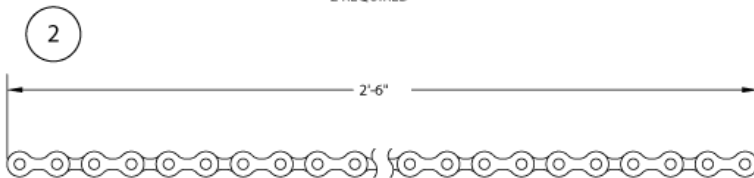

10" - 16" CONVERSION KIT PARTS

Item	Part No.	Description	Qty
1	781125	JACK BAR ASSY. SS W/SCREWS 10-16 SS CK	2
1	781025	JACK BAR ASSY. W/SCREWS 10-16 CK	2
2	779307	CHAIN, WRENCH #60WR 10-16 SS CK	1
2	779306	CHAIN, WRENCH #60WR 10-16 CK	1

36" - 48" CONVERSION KIT PARTS

781254 JACK BAR ASSEMBLY
2 REQUIRED

779306 WRENCH CHAIN
3/4 PITCH

Item	Part No.	Description	Qty
1	781255	JACK BAR COMP W/SCRS CC II SS	2
1	781254	JACK BAR COMP W/SCRS CC II STD	2
2	779307	CHAIN, WRENCH #60WR 36-48 SS CK	1
2	779306	CHAIN, WRENCH #60 WR 36-48 CK	1