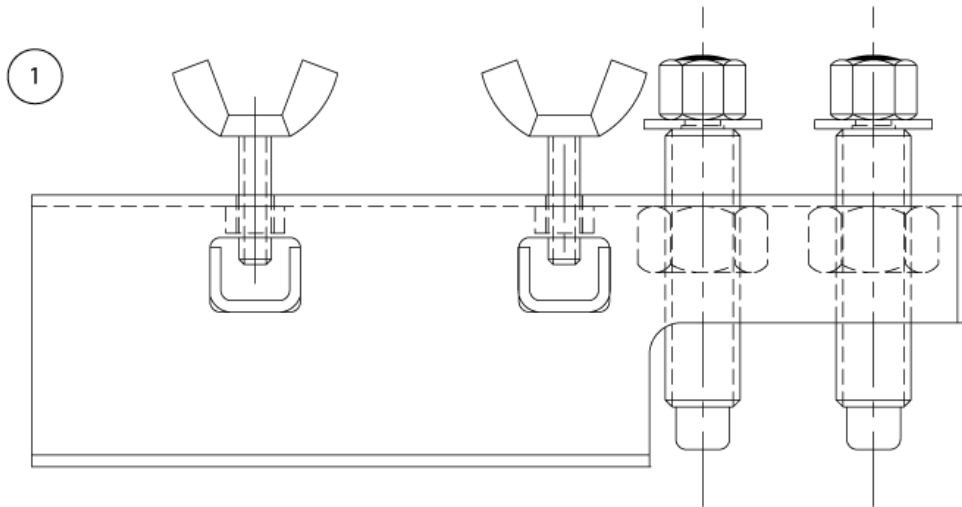

36" - 48" CONVERSION KIT PARTS

781254 JACK BAR ASSEMBLY
2 REQUIRED