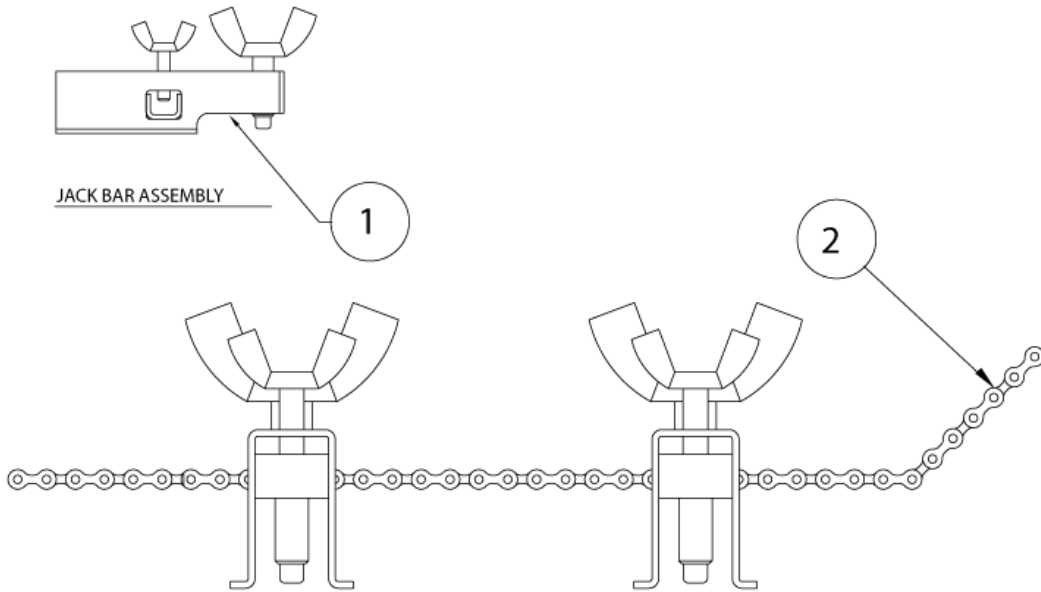

10" - 16" CONVERSION KIT PARTS

Item	Part No.	Description	Qty
1	781125	JACK BAR ASSY. SS W/SCREWS 10-16 SS CK	2
1	781025	JACK BAR ASSY. W/SCREWS 10-16 CK	2
2	779307	CHAIN, WRENCH #60WR 10-16 SS CK	1
2	779306	CHAIN, WRENCH #60WR 10-16 CK	1