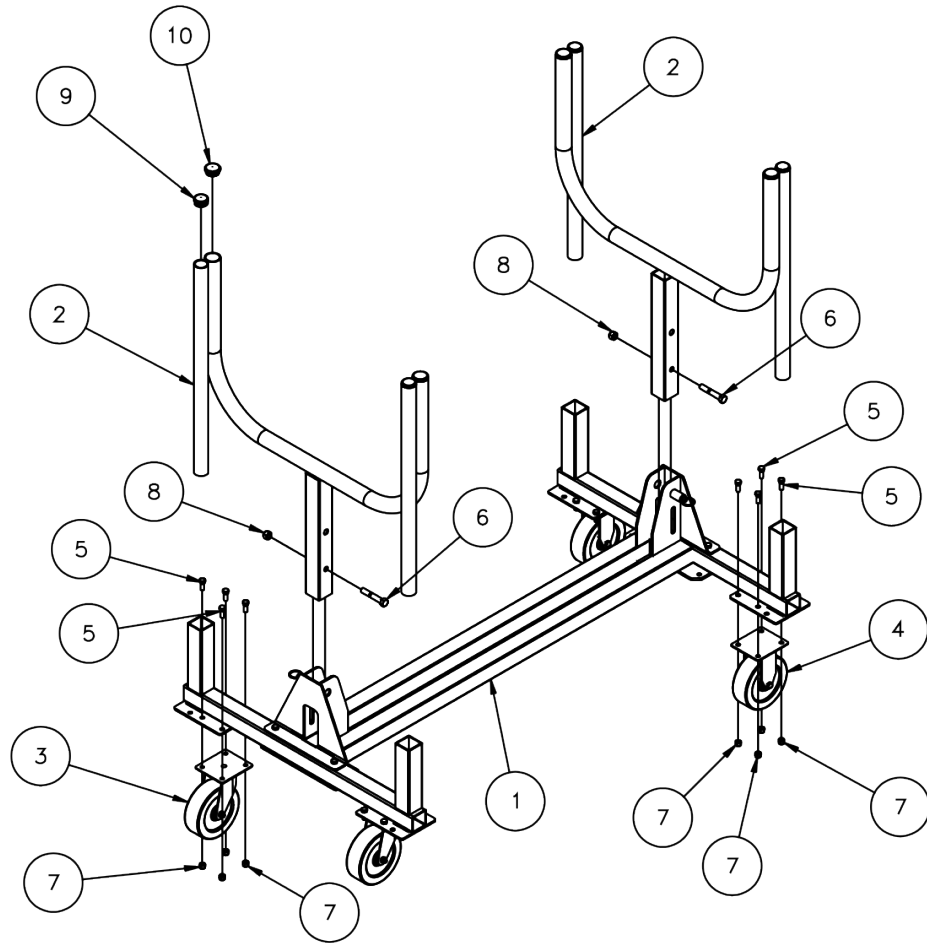

BUNDLE MAC™ PARTS (783320)

779025	CASTER KIT FOR MAC RACK	CONTAINS ITEMS 3, 4, 5, & 7
--------	-------------------------	-----------------------------

Item	Part No.	Description	Qty
1	786150	MAC RACK ASSEMBLY, NEW	1
2	783319	CRADLE UPRIGHT	2
3	779008	CASTER, 6" SWIVEL - MAC RACK	2
4	779009	CASTER, 6" RIGID - MAC RACK	2
5	771107	SCREW, HHC 3/8- 16 X 1	16
6	771142	SCREW, HHC 1/2 - 13 X3	2
7	772355	NUT, INSERT JAM 3/8-16	16
8	772358	NUT, INSERT JAM 1/2-13	2
9	779936	CAP, 1-1/2 - 8 - 12 ROUND BLACK	4
10	779937	CAP, 1-5/8 -13-1 ROUND BLACK	4