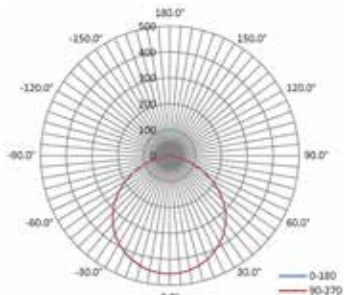

DEEP REGRESSED - CCT SELECTABLE

DIMENSIONS | WEIGHT

MODEL #	A	B	C	D	E	F	WEIGHT (LBS.)
DLD4X-XCS	5.28"	1.73"	3"	4.50"	5.45"	1.36"	0.75
DLD6X-XCS	7.09"	1.78"	3"	4.50"	5.45"	1.36"	0.86

ACCESSORIES (SOLD SEPERATELY)

LED SLIM FIT RECESSED DOWNLIGHTS

DEEP REGRESSED - CCT SELECTABLE

POLAR PLOTS

DLD4B-7CS

DLD4S-7CS

DLD6B-10CS

DLD6B-13CS

DLD6B-16CS