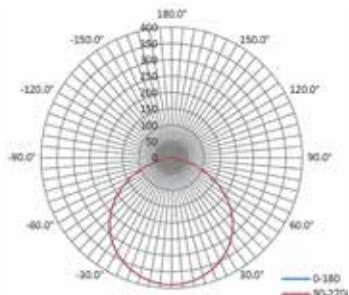

LED SLIM FIT RECESSED DOWNLIGHTS

DEEP REGRESSED - CCT SELECTABLE

POLAR PLOTS

DLD4B-7CS

DLD4S-7CS

DLD6B-10CS

DLD6B-13CS

DLD6B-16CS