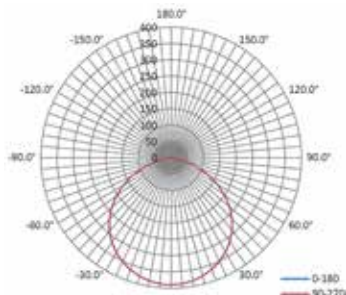

DLD6S-13CS