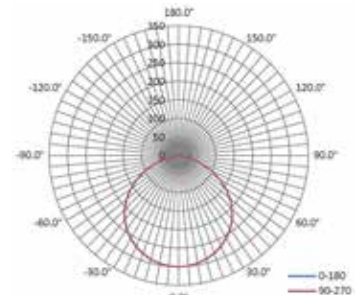

DEEP REGRESSED - CCT SELECTABLE

DIMENSIONS | WEIGHT

MODEL #	A	B	C	D	E	F	WEIGHT (LBS.)
DLD4X-XCS	5.28"	1.73"	3"	4.50"	5.45"	1.36"	0.75
DLD6X-XCS	7.09"	1.78"	3"	4.50"	5.45"	1.36"	0.86

ACCESSORIES (SOLD SEPERATELY)

LED SLIM FIT RECESSED DOWNLIGHTS

DEEP REGRESSED - CCT SELECTABLE

POLAR PLOTS

DLD4B-7CS

DLD4S-7CS

DLD6B-10CS

DLD6B-13CS

DLD6B-16CS