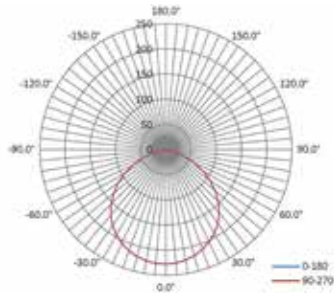

LED SLIM FIT RECESSED DOWNLIGHTS

DEEP REGRESSED - CCT SELECTABLE

POLAR PLOTS

DLD4B-7CS

**BUILT FOR DURABILITY.
BUILT FOR RELIABILITY.
BUILT FOR WORK.™**

800-666-2852 | SOUTHWIRE.COM

©2024 Southwire Company, LLC. All rights reserved.
*Registered Trademark & ™Trademark of Southwire Company, LLC.