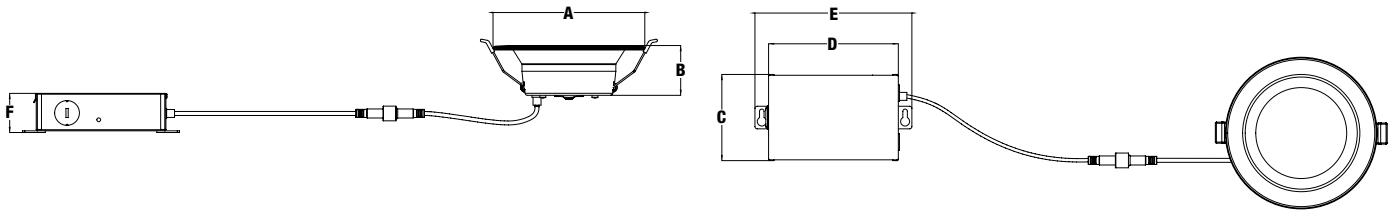

DEEP REGRESSED - CCT SELECTABLE

DIMENSIONS | WEIGHT

MODEL #	A	B	C	D	E	F	WEIGHT (LBS.)
DLD4X-XCS	5.28"	1.73"	3"	4.50"	5.45"	1.36"	0.75
DLD6X-XCS	7.09"	1.78"	3"	4.50"	5.45"	1.36"	0.86

ACCESSORIES (SOLD SEPERATELY)