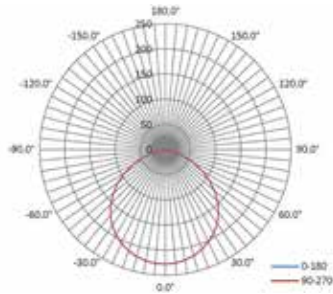

LED SLIM FIT RECESSED DOWNLIGHTS

DEEP REGRESSED - CCT SELECTABLE

POLAR PLOTS

DLD4S-7CS

**BUILT FOR DURABILITY.
BUILT FOR RELIABILITY.
BUILT FOR WORK.™**

800-666-2852 | SOUTHWIRE.COM

©2024 Southwire Company, LLC. All rights reserved.
*Registered Trademark & ™Trademark of Southwire Company, LLC.