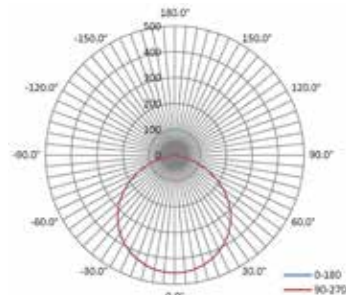

DLD6S-16CS

**BUILT FOR DURABILITY.
BUILT FOR RELIABILITY.
BUILT FOR WORK.™**

800-666-2852 | SOUTHWIRE.COM

©2024 Southwire Company, LLC. All rights reserved.
*Registered Trademark & ™Trademark of Southwire Company, LLC.