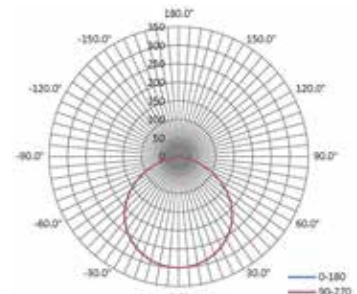

DEEP REGRESSED - CCT SELECTABLE

DIMENSIONS | WEIGHT

MODEL #	A	B	C	D	E	F	WEIGHT (LBS.)
DLD4X-XCS	5.28"	1.73"	3"	4.50"	5.45"	1.36"	0.75
DLD6X-XCS	7.09"	1.78"	3"	4.50"	5.45"	1.36"	0.86

ACCESSORIES (SOLD SEPERATELY)

LED SLIM FIT RECESSED DOWNLIGHTS

DEEP REGRESSED - CCT SELECTABLE

POLAR PLOTS

DLD4B-7CS

DLD4S-7CS

DLD6B-10CS

DLD6B-13CS

DLD6B-16CS